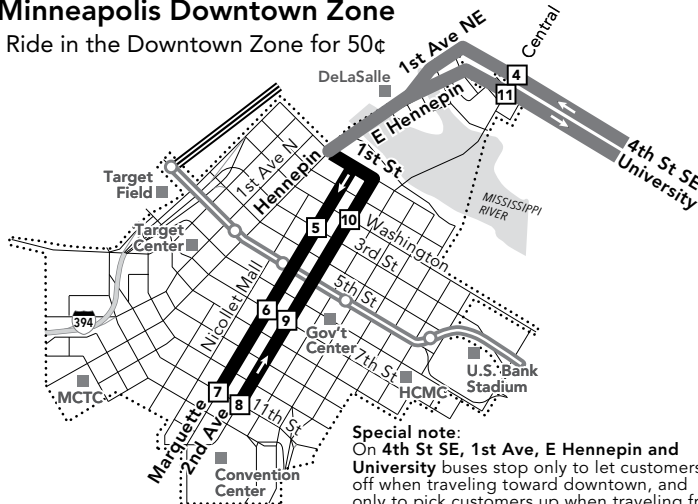

Marquette & 2nd Avenues

Express buses serve lettered bus stops every other block.

C Exit the bus at these stops on Marquette Ave.

F **○** Board at these stops on 2nd Ave.

The 3rd Ave/Central Ave bridge will be under construction through 2023. Allow more time for unexpected delays.

Minneapolis Downtown Zone

Ride in the Downtown Zone for 50¢

Special note:
On 4th St SE, 1st Ave, E Hennepin and University buses stop only to let customers off when traveling toward downtown, and only to pick customers up when traveling from downtown toward Maplewood with the exception of 4th St SE & Central to downtown and University & 2nd Ave SE from downtown.

Maplewood Mall Transit Center

54 64 80
219 270

Park & Ride Locations

Park free at these lots while you commute. No overnight parking.

LITTLE CANADA

- Hwy 36 and Rice St Park & Ride:
SE corner of intersection

MINNEAPOLIS

- Lunds & Byerlys: 25 University Ave SE
- Metro Transit Service Center:
719 Marquette Ave
- Unbank: 727 Hennepin Ave

This is a Pay Exit route. On trips leaving downtown or the U of M, pay your fare at your destination. The time you exit the bus determines the fare amount.