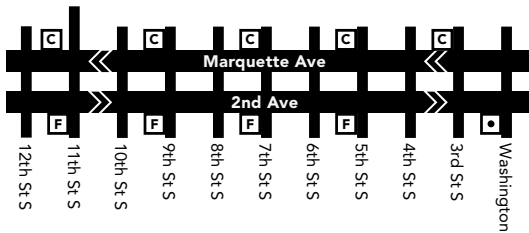

Marquette & 2nd Avenues

Express buses serve lettered bus stops every other block.

C Exit the bus at these stops on Marquette Ave.

F **○** Board at these stops on 2nd Ave.

The 3rd Ave/Central Ave bridge will be under construction through 2023. Allow more time for unexpected delays.

Minneapolis Downtown Zone

Ride in the Downtown Zone for 50¢

Special note:
On 4th St SE, 1st Ave, E Hennepin and University buses stop only to let customers off when traveling toward downtown, and only to pick customers up when traveling from downtown toward Maplewood with the exception of 4th St SE & Central to downtown and University & 2nd Ave SE from downtown.

- 3** **Timepoint on schedule**
Find the timepoint nearest your stop, and use that column of the schedule. Your stop may be between timepoints.
- Regular Route**
Bus will pick up or drop off customers at any bus stop along this route
- METRO Line and Stations**
METRO trains or buses will pick up or drop off customers at any station along this route.
- Northstar Commuter Line**
Transfers from Northstar to buses or light rail are free. Transfers from buses or light rail to Northstar require an additional fare.
- Limited-Stop Service**
Buses serve only designated stops along this route segment.
- Non-Stop Service**
Bus does not pick up or drop off customers on these route segments.
- 22 METRO** **Connecting Routes & Metro Lines**
See those route schedules for details.
- P** **Park & Ride Lot**
Park free at these lots while you commute.

Maplewood Mall Transit Center

54 64 80
219 270

Park & Ride Locations

Park free at these lots while you commute. No overnight parking.

LITTLE CANADA

- Hwy 36 and Rice St Park & Ride:
SE corner of intersection