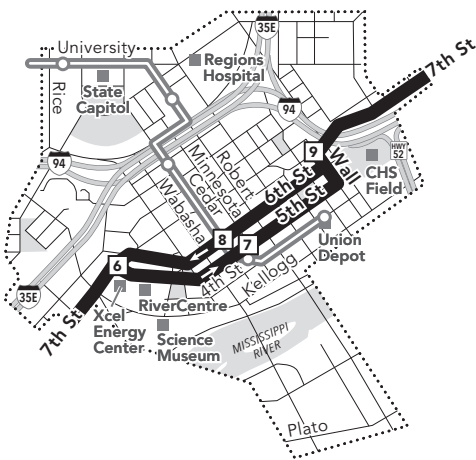

MAP IS NOT TO SCALE

46th St Station
 Blue Line A Line 7
 9 46 74 436 446

Sun Ray Transit Center
 63 70 74 80
 219 350

St. Paul Downtown Zone

Ride in the Downtown Zone for 50¢

3	Timepoint on schedule Find the timepoint nearest your stop, and use that column of the schedule. Your stop may be between timepoints.	 	Limited Service Only certain trips take this route.
■	Regular Route Bus will pick up or drop off customers at any bus stop along this route	22B	Route Ending Point Trips with the indicated number/letter end at this point. Number/letter is found in schedules and on bus destination signs.
⚡	METRO Line and Stations METRO trains or buses will pick up or drop off customers at any station along this route.	B	Route Letter Indicates which trips travel on this section of the route. Letter is found in schedules and on bus destination signs.
22 METRO	Connecting Routes See those route schedules for details.		

Go-To Card Retail Locations

A refillable Go-To Card is the most convenient way to travel by transit! Buy a Go-To Card or add value to an existing card at one of these locations or online.

MINNEAPOLIS

- Cub Foods: 4601 Snelling Ave S

ST PAUL

- Metro Transit Service Center: 101 5th St E - US Bank Center Skyway
- Mississippi Market: 740 7th St E
- New Money Express: 785 7th St E

Holiday service operates on New Year's Day, Memorial Day, Independence Day, Labor Day, Thanksgiving and Christmas. Service may be reduced on days before or after Independence Day, Thanksgiving, Christmas or New Year's Day. Look for details at metrotransit.org or in *Connect* on buses and trains prior to these holidays.