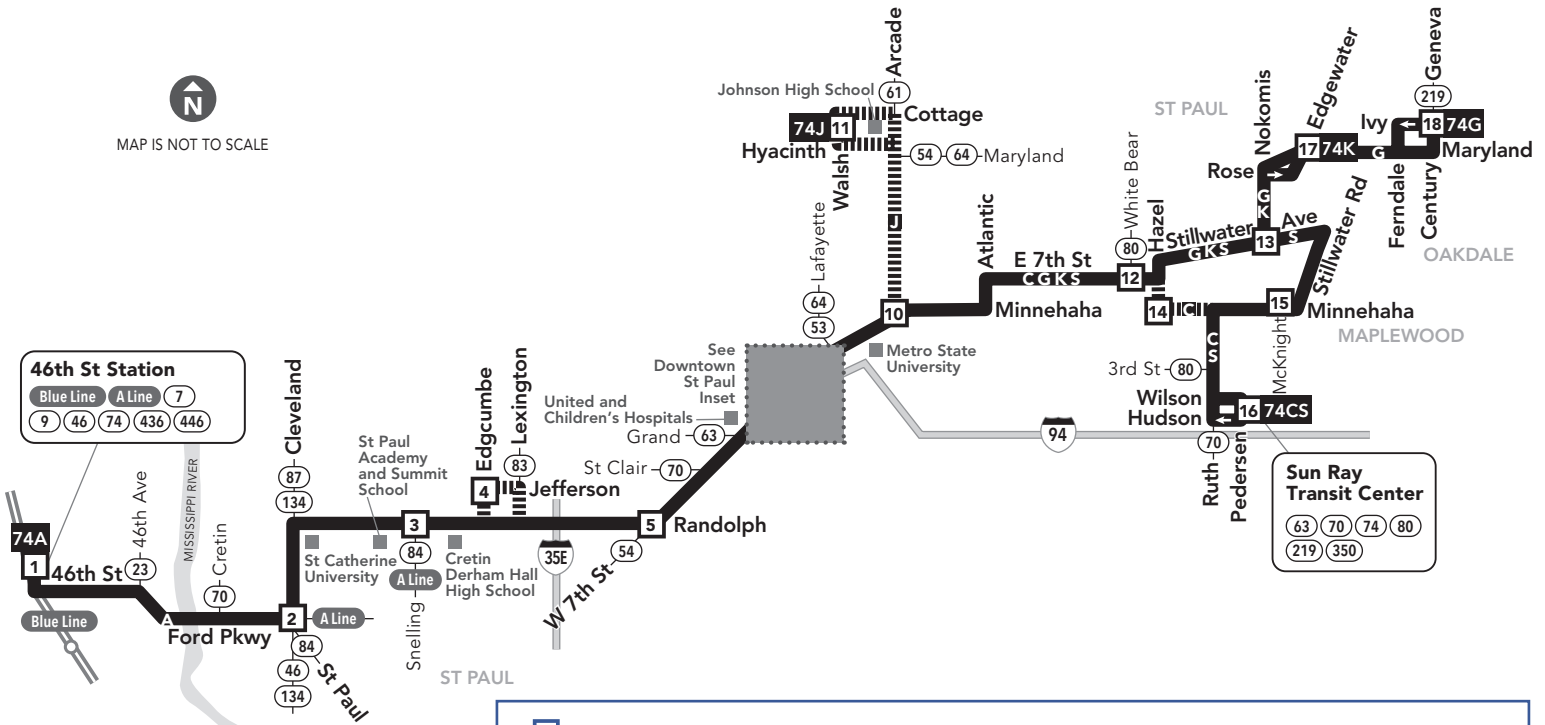

MAP IS NOT TO SCALE

46th St Station
 Blue Line A Line 7
 9 46 74 436 446

Sun Ray Transit Center
 63 70 74 80
 219 350

St. Paul Downtown Zone

Ride in the Downtown Zone for 50¢

3	Timepoint on schedule Find the timepoint nearest your stop, and use that column of the schedule. Your stop may be between timepoints.	 	Limited Service Only certain trips take this route.
■	Regular Route Bus will pick up or drop off customers at any bus stop along this route	22B	Route Ending Point Trips with the indicated number/letter end at this point. Number/letter is found in schedules and on bus destination signs.
⚡	METRO Line and Stations METRO trains or buses will pick up or drop off customers at any station along this route.	B	Route Letter Indicates which trips travel on this section of the route. Letter is found in schedules and on bus destination signs.
22 METRO	Connecting Routes See those route schedules for details.		

Go-To Card Retail Locations

A refillable Go-To Card is the most convenient way to travel by transit! Buy a Go-To Card or add value to an existing card at one of these locations or online.

MINNEAPOLIS

- Cub Foods: 4601 Snelling Ave S

ST PAUL

- Metro Transit Service Center: 101 5th St E - US Bank Center Skyway
- Mississippi Market: 740 7th St E
- New Money Express: 785 7th St E

Holiday service operates on New Year's Day, Memorial Day, Independence Day, Labor Day, Thanksgiving and Christmas. Service may be reduced on days before or after Independence Day, Thanksgiving, Christmas or New Year's Day. Look for details at metrotransit.org or in *Connect* on buses and trains prior to these holidays.