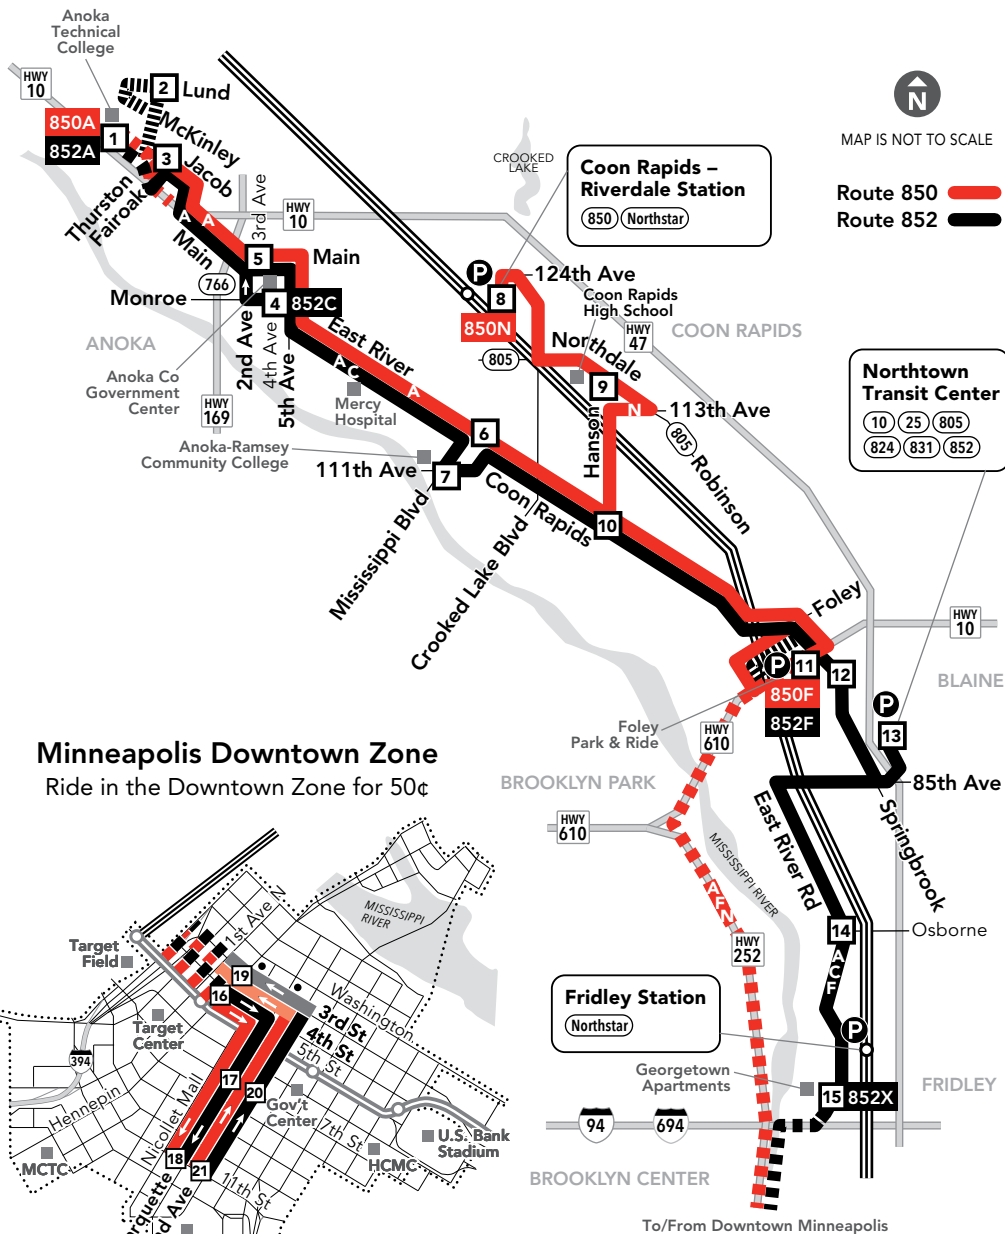

## Minneapolis Downtown Zone

Ride in the Downtown Zone for 50¢

### Marquette & 2nd Avenues

Express buses serve lettered bus stops every other block.

**B** Exit at these stops on Marquette Ave.

**G** Board the bus at these stops on 2nd Ave.

- 3** **Timepoint on schedule**  
Find the timepoint nearest your stop, and use that column of the schedule. Your stop may be between timepoints.
- Regular Route**  
Bus will pick up or drop off customers at any bus stop along this route
- METRO Line and Stations**  
METRO trains or buses will pick up or drop off customers at any station along this route.
- Northstar Commuter Line**  
Transfers from Northstar to buses or light rail are free. Transfers from buses or light rail to Northstar require an additional fare.
- Limited Service**  
Only certain trips take this route.
- Limited-Stop Service**  
Buses serve only designated stops along this route segment.
- Non-Stop Service**  
Bus does not pick up or drop off customers on these route segments.
- Designated Bus Stop**  
On Limited Stop service, buses serve only these stops.
- 22B** **Route Ending Point**  
Trips with the indicated number/letter end at this point. Number/letter is found in schedules and on bus destination signs.
- B** **Route Letter**  
Indicates which trips travel on this section of the route. Letter is found in schedules and on bus destination signs.
- 22** **METRO** **Connecting Routes & Metro Lines**  
See those route schedules for details.
- P** **Park & Ride Lot**  
Park free at these lots while you commute.

### This is a Pay Exit route.

On trips leaving downtown or the U of M, pay your fare at your destination. The time you exit the bus determines the fare amount.

#### COON RAPIDS

- Coon Rapids-Riverdale Station:  
3050 Northdale Blvd NW
- Foley Park & Ride: 9425 Foley Blvd