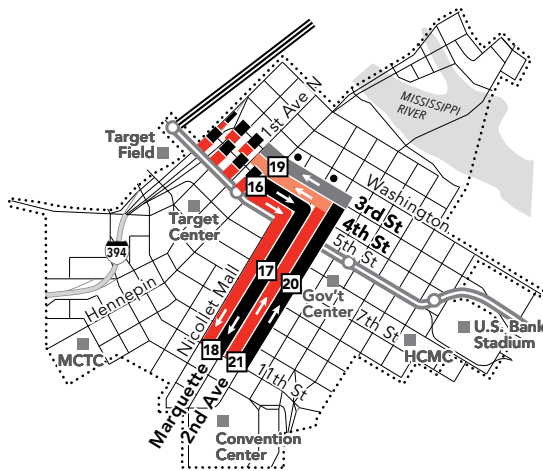

## Minneapolis Downtown Zone

Ride in the Downtown Zone for 50¢

### Marquette & 2nd Avenues

Express buses serve lettered bus stops every other block.

**B** Exit at these stops on Marquette Ave.

**G** Board the bus at these stops on 2nd Ave.

- 3** **Timepoint on schedule**  
Find the timepoint nearest your stop, and use that column of the schedule. Your stop may be between timepoints.
- Regular Route**  
Bus will pick up or drop off customers at any bus stop along this route
- METRO Line and Stations**  
METRO trains or buses will pick up or drop off customers at any station along this route.
- Northstar Commuter Line**  
Transfers from Northstar to buses or light rail are free. Transfers from buses or light rail to Northstar require an additional fare.
- Limited Service**  
Only certain trips take this route.
- Limited-Stop Service**  
Buses serve only designated stops along this route segment.
- Non-Stop Service**  
Bus does not pick up or drop off customers on these route segments.
- Designated Bus Stop**  
On Limited Stop service, buses serve only these stops.
- 22B** **Route Ending Point**  
Trips with the indicated number/letter end at this point. Number/letter is found in schedules and on bus destination signs.
- B** **Route Letter**  
Indicates which trips travel on this section of the route. Letter is found in schedules and on bus destination signs.
- 22** **METRO** **Connecting Routes & Metro Lines**  
See those route schedules for details.
- P** **Park & Ride Lot**  
Park free at these lots while you commute.

#### COON RAPIDS

- Coon Rapids-Riverdale Station:  
3050 Northdale Blvd NW
- Foley Park & Ride: 9425 Foley Blvd

### Go-To Card Retail Locations

A refillable Go-To Card is the most convenient way to travel by transit! Buy a Go-To Card or add value to an existing card at one of these locations or online.