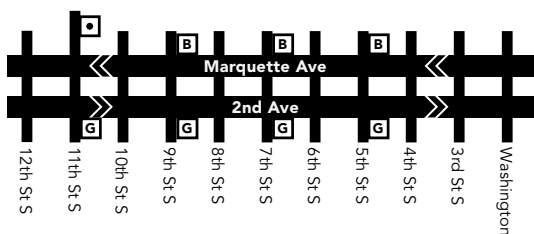

## Minneapolis Downtown Zone

Ride in the Downtown Zone for 50¢

### Marquette & 2nd Avenues

Express buses serve lettered bus stops every other block.

**B** Exit at these stops on Marquette Ave.

**G** Board the bus at these stops on 2nd Ave.

- 3** **Timepoint on schedule**  
Find the timepoint nearest your stop, and use that column of the schedule. Your stop may be between timepoints.
- Regular Route**  
Bus will pick up or drop off customers at any bus stop along this route
- METRO Line and Stations**  
METRO trains or buses will pick up or drop off customers at any station along this route.
- Northstar Commuter Line**  
Transfers from Northstar to buses or light rail are free. Transfers from buses or light rail to Northstar require an additional fare.
- Limited Service**  
Only certain trips take this route.
- Limited-Stop Service**  
Buses serve only designated stops along this route segment.
- Non-Stop Service**  
Bus does not pick up or drop off customers on these route segments.
- Designated Bus Stop**  
On Limited Stop service, buses serve only these stops.
- 22B** **Route Ending Point**  
Trips with the indicated number/letter end at this point. Number/letter is found in schedules and on bus destination signs.
- B** **Route Letter**  
Indicates which trips travel on this section of the route. Letter is found in schedules and on bus destination signs.
- 22** **METRO** **Connecting Routes & Metro Lines**  
See those route schedules for details.
- P** **Park & Ride Lot**  
Park free at these lots while you commute.

### This is a Pay Exit route.

On trips leaving downtown or the U of M, pay your fare at your destination. The time you exit the bus determines the fare amount.

### Go-To Card Retail Locations

A refillable Go-To Card is the most convenient way to travel by transit! Buy a Go-To Card or add value to an existing card at one of these locations or online.