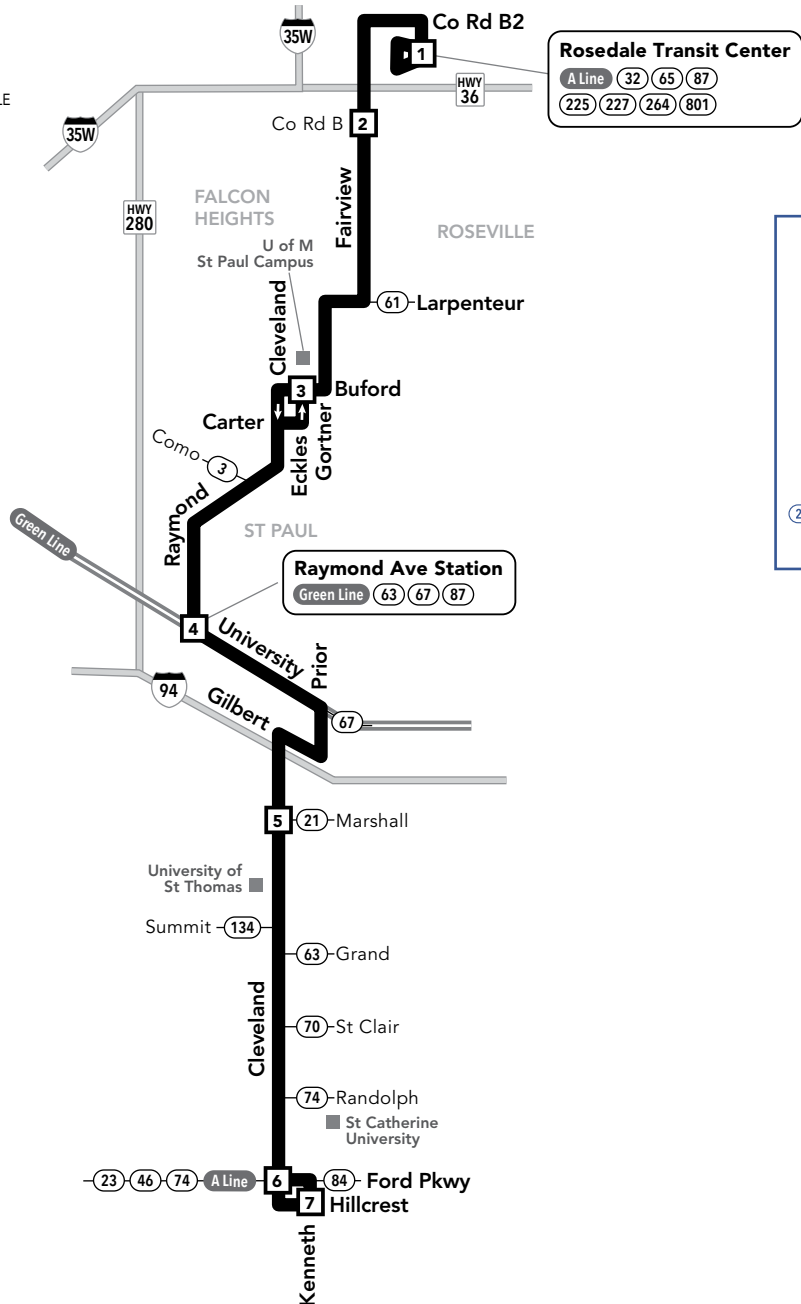

MAP IS NOT TO SCALE

3 Timepoint on schedule
Find the timepoint nearest your stop, and use that column of the schedule. Your stop may be between timepoints.

Regular Route
Bus will pick up or drop off customers at any bus stop along this route

METRO Line and Stations
METRO trains or buses will pick up or drop off customers at any station along this route.

22 METRO Connecting Routes & Metro Lines
See those route schedules for details.

Go-To Card Retail Locations

A refillable Go-To Card is the most convenient way to travel by transit! Buy a Go-To Card or add value to an existing card at one of these locations or online.

FALCON HEIGHTS

- University of Minnesota St Paul Campus: 2017 Buford Ave

ROSEVILLE

- Rosedale Center Guest Services Desk: 10 Rosedale Center

ST PAUL

- Hampden Park Co-Op: 928 Raymond Ave

Holiday service operates on New Year's Day, Memorial Day, Independence Day, Labor Day, Thanksgiving and Christmas. Service may be reduced on days before or after Independence Day, Thanksgiving, Christmas or New Year's Day. Look for details at metrotransit.org or in *Connect* on buses and trains prior to these holidays.