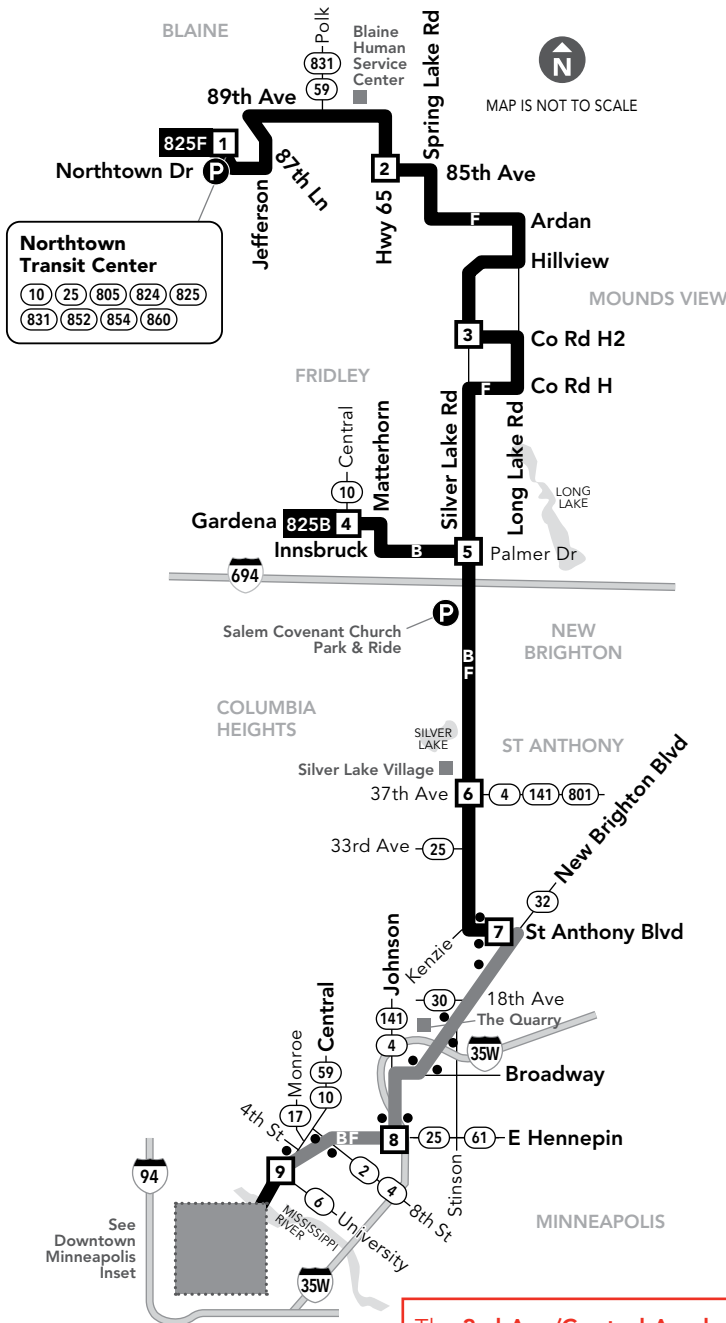

Effective 6/13/20