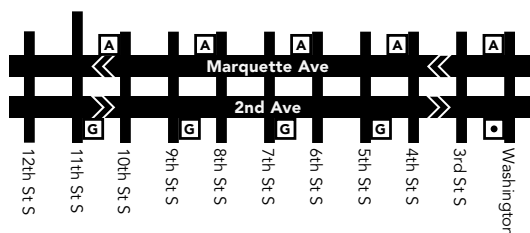

B **Route Letter**
Indicates which trips travel on this section of the route. Letter is found in schedules and on bus destination signs.

22 METRO **Connecting Routes**
See those route schedules for details.

P **Park & Ride Lot**
Park free at these lots while you commute.

Minneapolis Downtown Zone

Ride in the Downtown Zone for 50¢

The 3rd Ave/Central Ave bridge will be under construction through 2023. Allow more time for unexpected delays.

Limited stop service stops only at the following designated stops:

- St Anthony Blvd and Silver Lake Rd
- New Brighton Blvd and St Anthony Shopping Center (southbound)
- New Brighton Blvd and The Quarry
- New Brighton Blvd and Broadway St
- Johnson St and E Hennepin Ave
- E Hennepin Ave and 8th St
- Central Ave and 4th St (southbound)
- Central Ave and University Ave (northbound)

Marquette & 2nd Avenues

Express buses serve lettered bus stops every other block.

- A** Exit the bus at these stops on Marquette Ave.
- G** Board at these stops on 2nd Ave.

Go-To Card Retail Locations

A refillable Go-To Card is the most convenient way to travel by transit! Buy a Go-To Card or add value to an existing card at one of these locations or online.