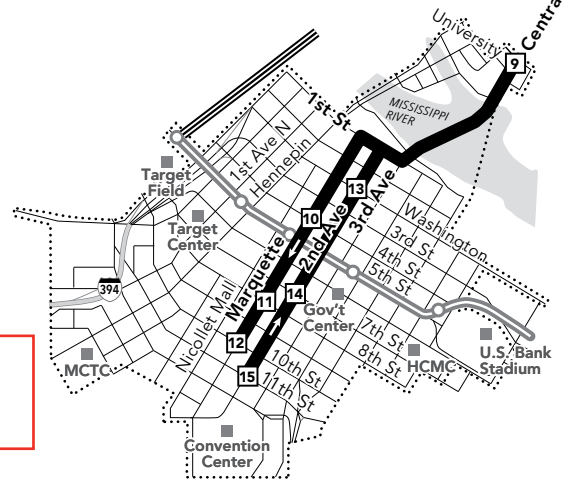

Limited-Stop Service
Buses serve only designated stops along this route segment.

Designated Bus Stop
On Limited Stop service, buses serve only these stops.

22B **Route Ending Point**
Trips with the indicated number/letter end at this point. Number/letter is found in schedules and on bus destination signs.

B **Route Letter**
Indicates which trips travel on this section of the route. Letter is found in schedules and on bus destination signs.

22 METRO **Connecting Routes**
See those route schedules for details.

P **Park & Ride Lot**
Park free at these lots while you commute.

Minneapolis Downtown Zone

Ride in the Downtown Zone for 50¢

The 3rd Ave/Central Ave bridge will be under construction through 2023. Allow more time for unexpected delays.

Limited stop service stops only at the following designated stops:

- St Anthony Blvd and Silver Lake Rd
- New Brighton Blvd and St Anthony Shopping Center (southbound)
- New Brighton Blvd and The Quarry
- New Brighton Blvd and Broadway St
- Johnson St and E Hennepin Ave
- E Hennepin Ave and 8th St
- Central Ave and 4th St (southbound)
- Central Ave and University Ave (northbound)