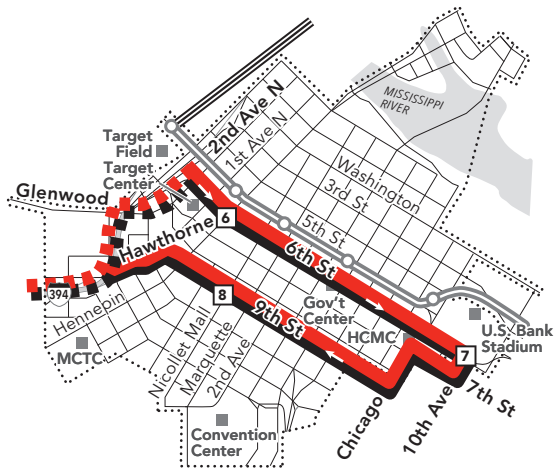

Minneapolis Downtown Zone

Ride in the Downtown Zone for 50¢

3 Timepoint on schedule
 Find the timepoint nearest your stop, and use that column of the schedule. Your stop may be between timepoints.

Regular Route
 Bus will pick up or drop off customers at any bus stop along this route

Non-Stop Service
 Bus does not pick up or drop off customers on these route segments.

22 METRO Connecting Routes
 See those route schedules for details.

P Park & Ride Lot
 Park free at these lots while you commute.

Park & Ride Locations

Park free at these lots while you commute. No overnight parking.

ST LOUIS PARK

- Louisiana Ave Transit Center: 1300 Louisiana Ave S
- Park Place Blvd Park & Ride: 1500 Park Place Blvd S
- Westwood Lutheran Church Park & Ride: 9001 Cedar Lake Rd

Go-To Card Retail Locations

A refillable Go-To Card is the most convenient way to travel by transit! Buy a Go-To Card or add value to an existing card at one of these locations or online.

MINNEAPOLIS

- Metro Transit Service Center: 719 Marquette Ave
- Unbank: 727 Hennepin Ave