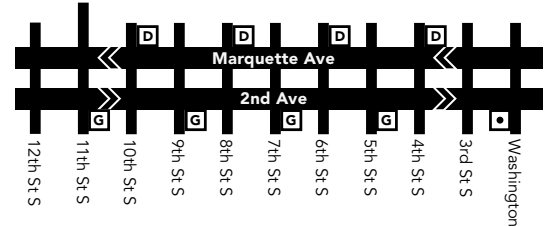

Due to I-35W construction, buses will not serve Lake St. Learn more at metrotransit.org/35W. Sign up to receive Rider Alerts by text or email at metrotransit.org/alerts.

MAP IS NOT TO SCALE

Marquette & 2nd Avenues

Express buses serve lettered bus stops every other block.

D Board at these stops on Marquette Ave.

G Exit the bus at these stops on 2nd Ave.

I-35W and 46th St Station
 (11) (46) (535) (578)
 (579) (597)

This is a Pay Exit route.

On trips leaving downtown or the U of M, pay your fare at your destination. The time you exit the bus determines the fare amount.

Minneapolis Downtown Zone

Ride in the Downtown Zone for 50¢

South Bloomington Transit Center
 (18) (465) (535) (539)
 (554) (597)

RICHFIELD

- Knox Ave Park & Ride:
7701 Knox Ave

Go-To Card Retail Locations

A refillable Go-To Card is the most convenient way to travel by transit! Buy a Go-To Card or add value to an existing card at one of these locations or online.