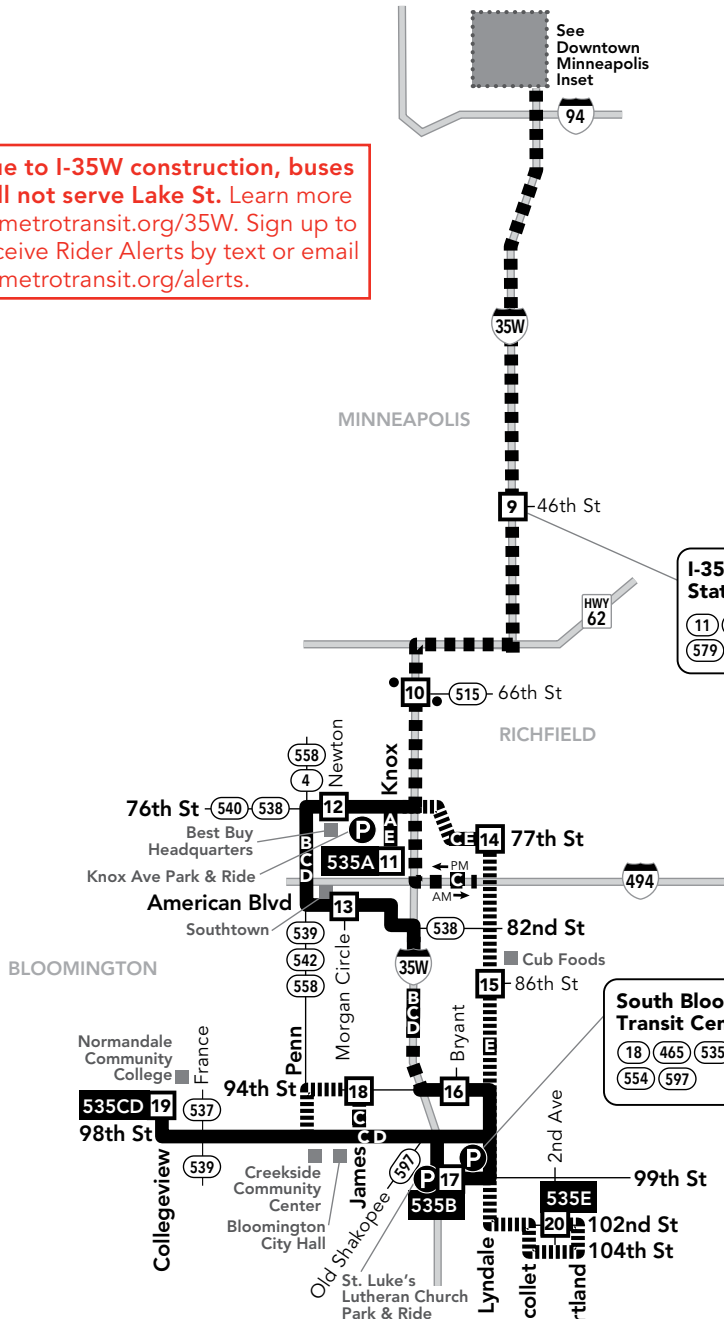

Due to I-35W construction, buses will not serve Lake St. Learn more at metrotransit.org/35W. Sign up to receive Rider Alerts by text or email at metrotransit.org/alerts.

MAP IS NOT TO SCALE

Marquette & 2nd Avenues

Express buses serve lettered bus stops every other block.

D Board at these stops on Marquette Ave.

G Exit the bus at these stops on 2nd Ave.

I-35W and 46th St Station
 (11) (46) (535) (578)
 (579) (597)

This is a Pay Exit route.

On trips leaving downtown or the U of M, pay your fare at your destination. The time you exit the bus determines the fare amount.

Minneapolis Downtown Zone

Ride in the Downtown Zone for 50¢

South Bloomington Transit Center
 (18) (465) (535) (539)
 (554) (597)

RICHFIELD

- Knox Ave Park & Ride:
7701 Knox Ave

Go-To Card Retail Locations

A refillable Go-To Card is the most convenient way to travel by transit! Buy a Go-To Card or add value to an existing card at one of these locations or online.