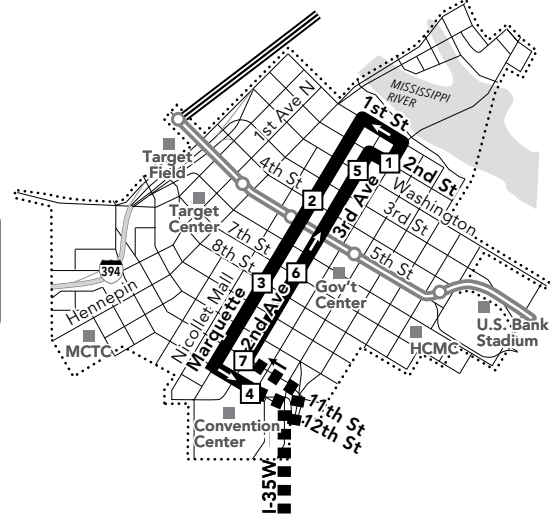

Due to I-35W construction, buses will not serve Lake St. Learn more at metrotransit.org/35W. Sign up to receive Rider Alerts by text or email at metrotransit.org/alerts.

MAP IS NOT TO SCALE

Marquette & 2nd Avenues

Express buses serve lettered bus stops every other block.

D Board at these stops on Marquette Ave.

G Exit the bus at these stops on 2nd Ave.

I-35W and 46th St Station
 (11) (46) (535) (578)
 (579) (597)

This is a Pay Exit route.

On trips leaving downtown or the U of M, pay your fare at your destination. The time you exit the bus determines the fare amount.

Minneapolis Downtown Zone

Ride in the Downtown Zone for 50¢

South Bloomington Transit Center
 (18) (465) (535) (539)
 (554) (597)

RICHFIELD

- Knox Ave Park & Ride:
7701 Knox Ave

Go-To Card Retail Locations

A refillable Go-To Card is the most convenient way to travel by transit! Buy a Go-To Card or add value to an existing card at one of these locations or online.