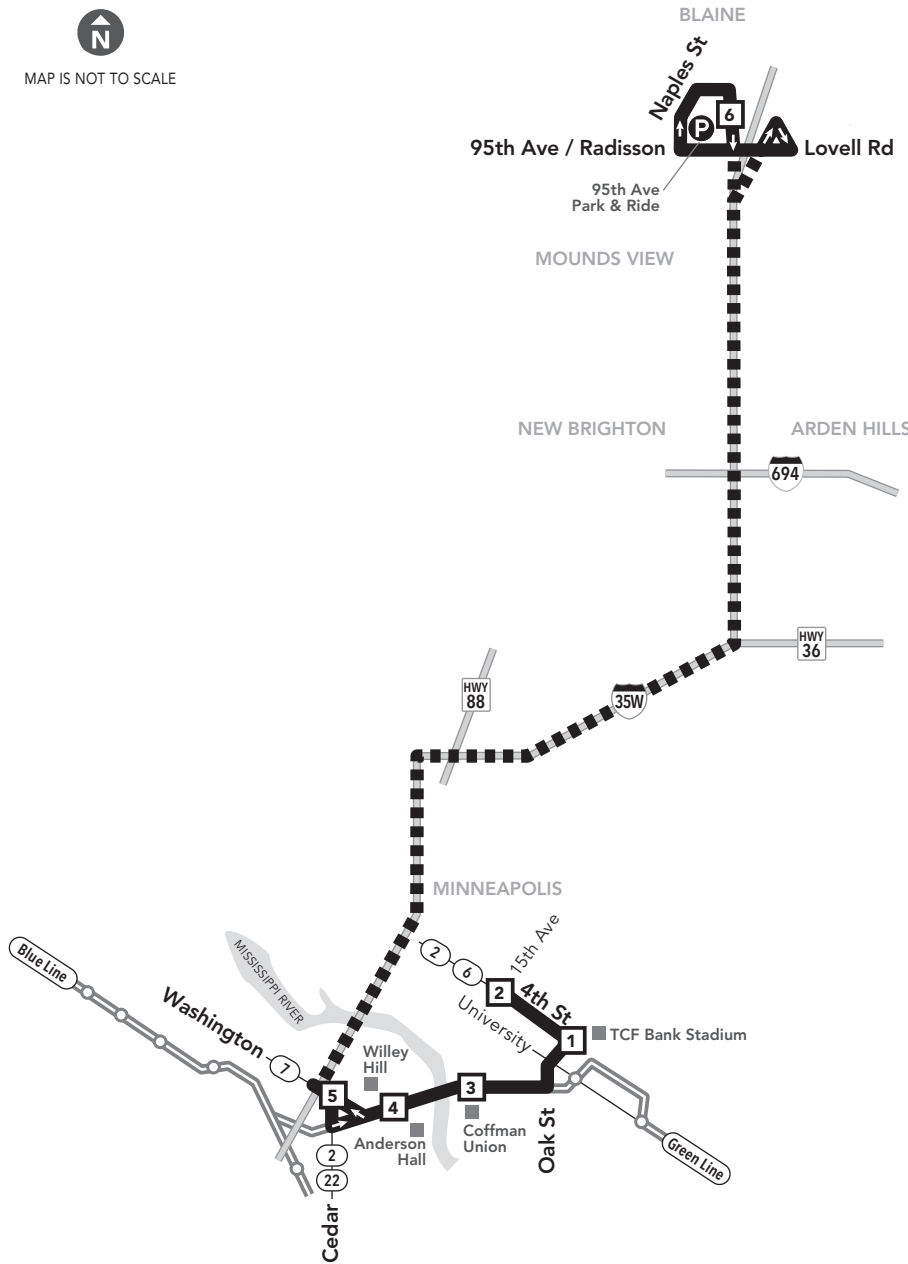

### This is a Pay Exit route.

On trips leaving downtown or the U of M, pay your fare at your destination. The time you exit the bus determines the fare amount.

### Go-To Card Retail Locations

A refillable Go-To Card is the most convenient way to travel by transit! Buy a Go-To Card or add value to an existing card at one of these locations or online.

### Park & Ride Locations

Park free at these lots while you commute. No overnight parking.

#### BLAINE

- 95th Ave Park & Ride:  
3249 95th Ave NE

**Holiday service operates** on New Year's Day, Memorial Day, Independence Day, Labor Day, Thanksgiving and Christmas. Service may be reduced on days before or after Independence Day, Thanksgiving, Christmas or New Year's Day. Look for details at metrotransit.org or in *Connect* on buses and trains prior to these holidays.