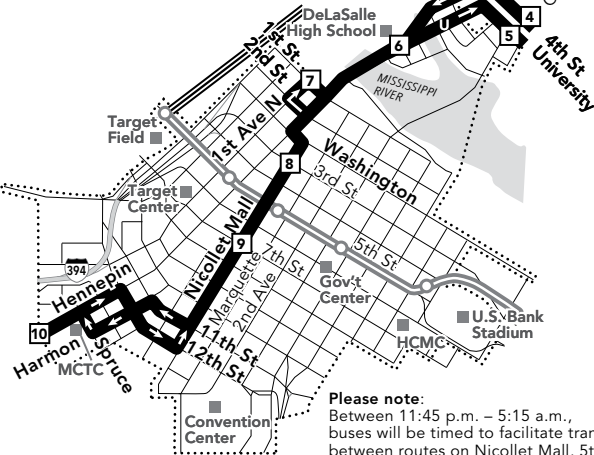

MAP IS NOT TO SCALE

Due to Hennepin Ave. construction, buses are detoured to Nicollet Mall through 2022. Please allow extra time for unexpected delays, and do your part to keep buses on schedule!

Minneapolis Downtown Zone

Ride in the Downtown Zone for 50¢

Please note: Between 11:45 p.m. – 5:15 a.m., buses will be timed to facilitate transfers between routes on Nicollet Mall, 5th, 6th, 7th, 8th, and 9th streets. See map or footnotes for details.

Park & Ride Locations

Park free at these lots while you commute. No overnight parking.

EDINA

- Southdale Transit Center:
York Ave and 66th St W

Go-To Card Retail Locations

A refillable Go-To Card is the most convenient way to travel by transit! Buy a Go-To Card or add value to an existing card at one of these locations or online.