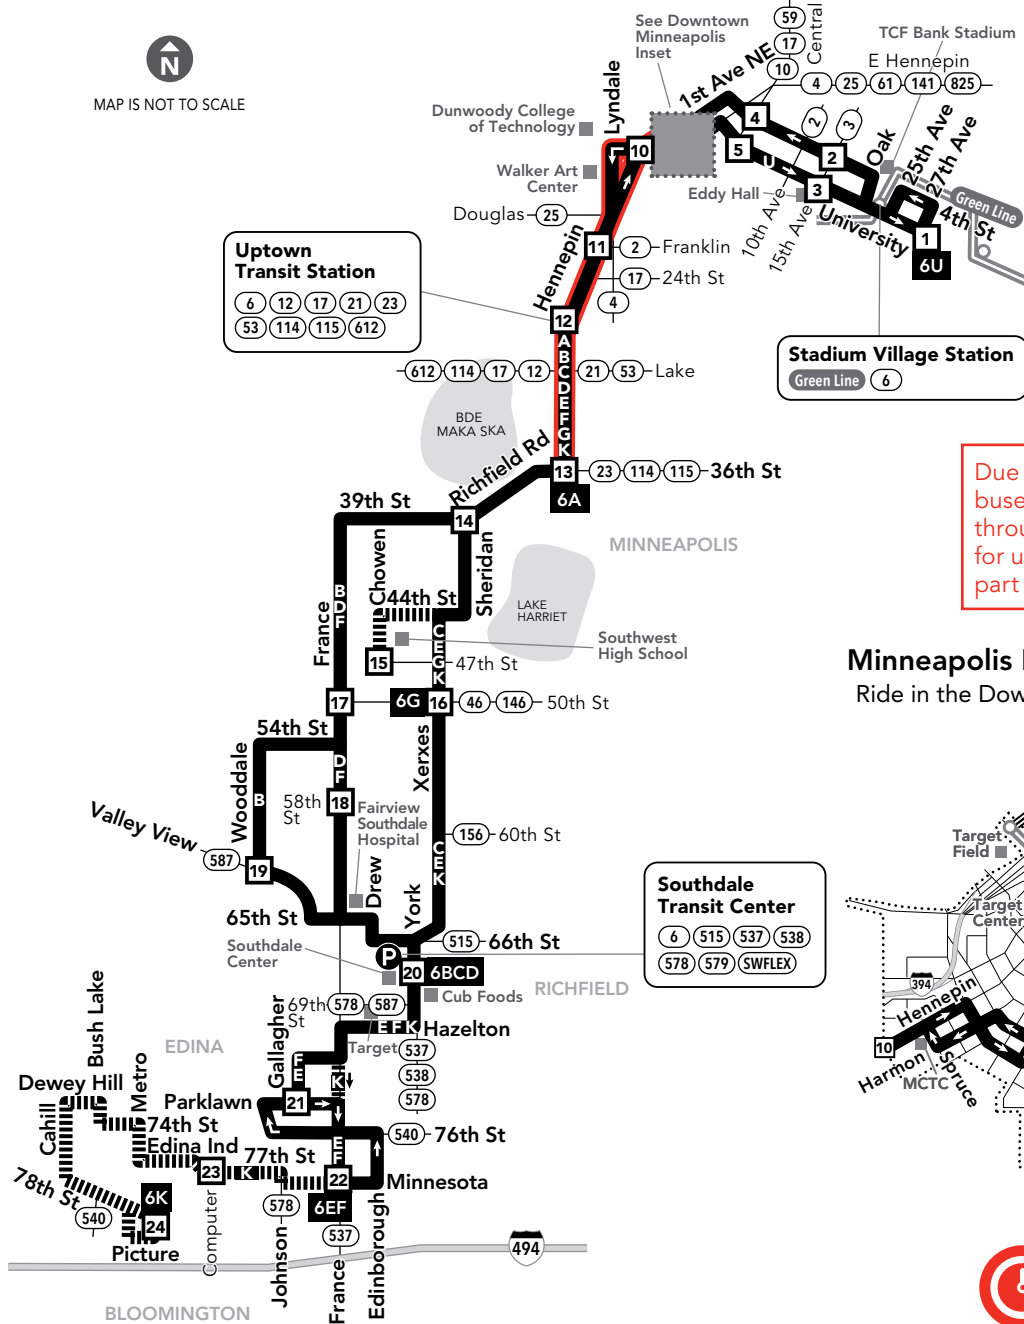

MAP IS NOT TO SCALE

Due to Hennepin Ave. construction, buses are detoured to Nicollet Mall through 2022. Please allow extra time for unexpected delays, and do your part to keep buses on schedule!

Minneapolis Downtown Zone

Ride in the Downtown Zone for 50¢

Please note: Between 11:45 p.m. – 5:15 a.m., buses will be timed to facilitate transfers between routes on Nicollet Mall, 5th, 6th, 7th, 8th, and 9th streets. See map or footnotes for details.

Park & Ride Locations

Park free at these lots while you commute. No overnight parking.

EDINA

- Southdale Transit Center:
York Ave and 66th St W

Go-To Card Retail Locations

A refillable Go-To Card is the most convenient way to travel by transit! Buy a Go-To Card or add value to an existing card at one of these locations or online.