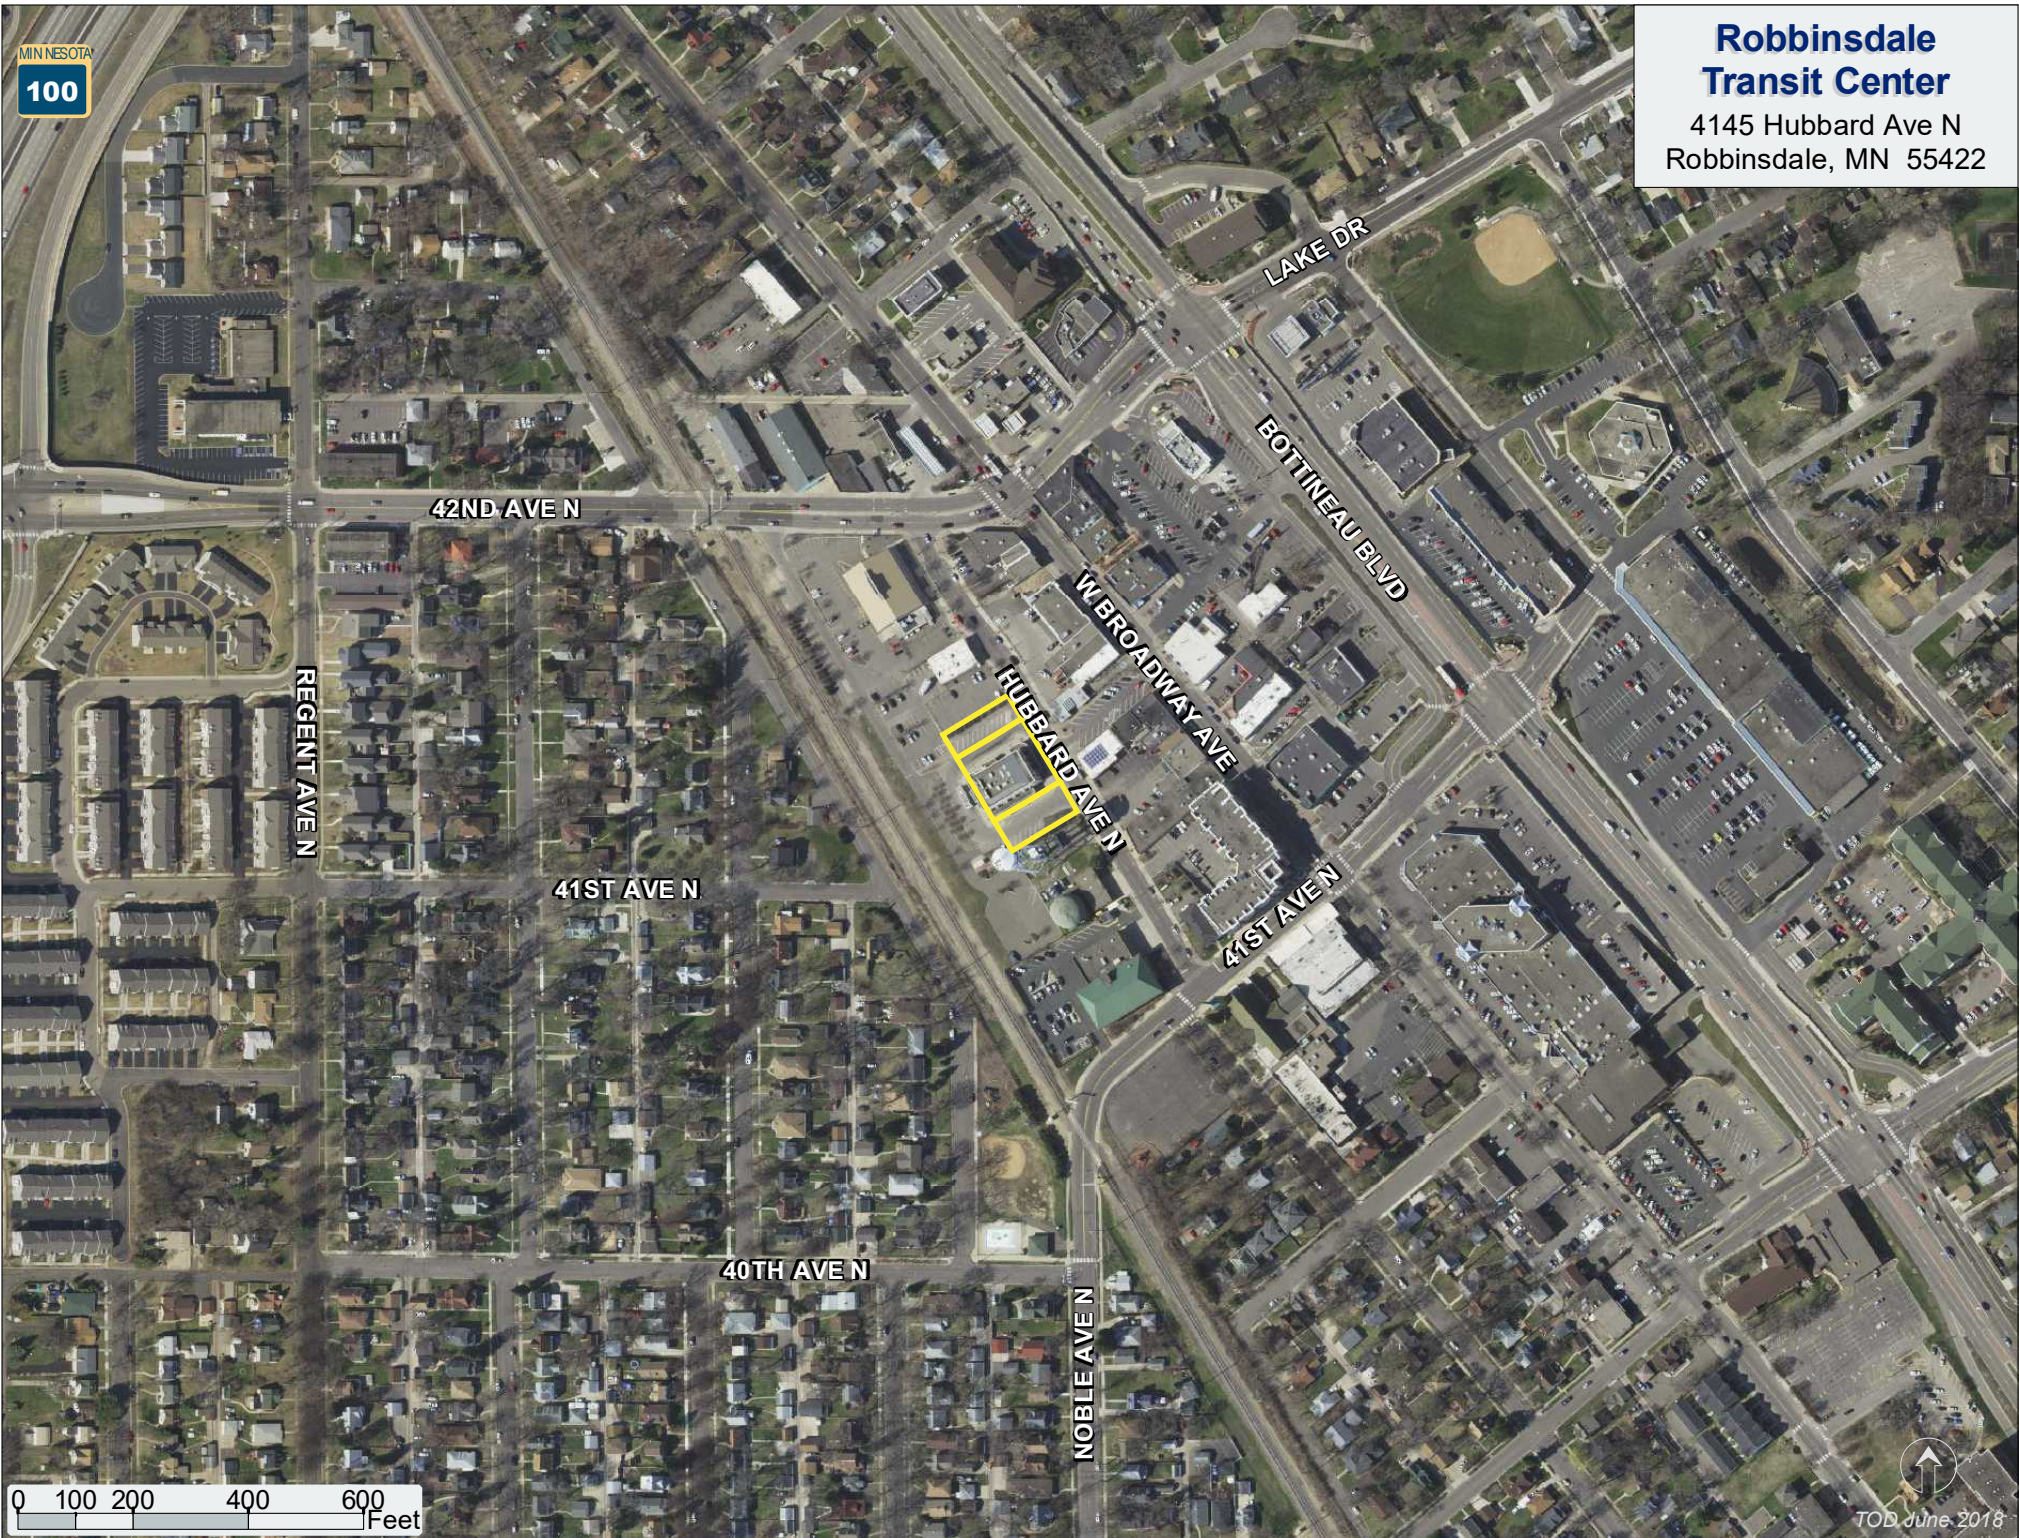

65th Ave & Brooklyn Blvd Park & Ride

6503 Brooklyn Blvd
Brooklyn Center, MN 55429

0 100 200 400 600 Feet

TOD June 2018

63rd Ave & Bottineau Blvd Park & Ride

7000 63rd Ave N
Brooklyn Park, MN 55428

Robbinsdale Transit Center

4145 Hubbard Ave N
Robbinsdale, MN 55422

Wayzata Blvd & Barry Ave P&R

322 Wayzata Blvd E
Wayzata, MN 55391

12

COUNTY RD 16

0 100 200 400 600 Feet

TOD June 2018

Cedar-Riverside MOW Bldg