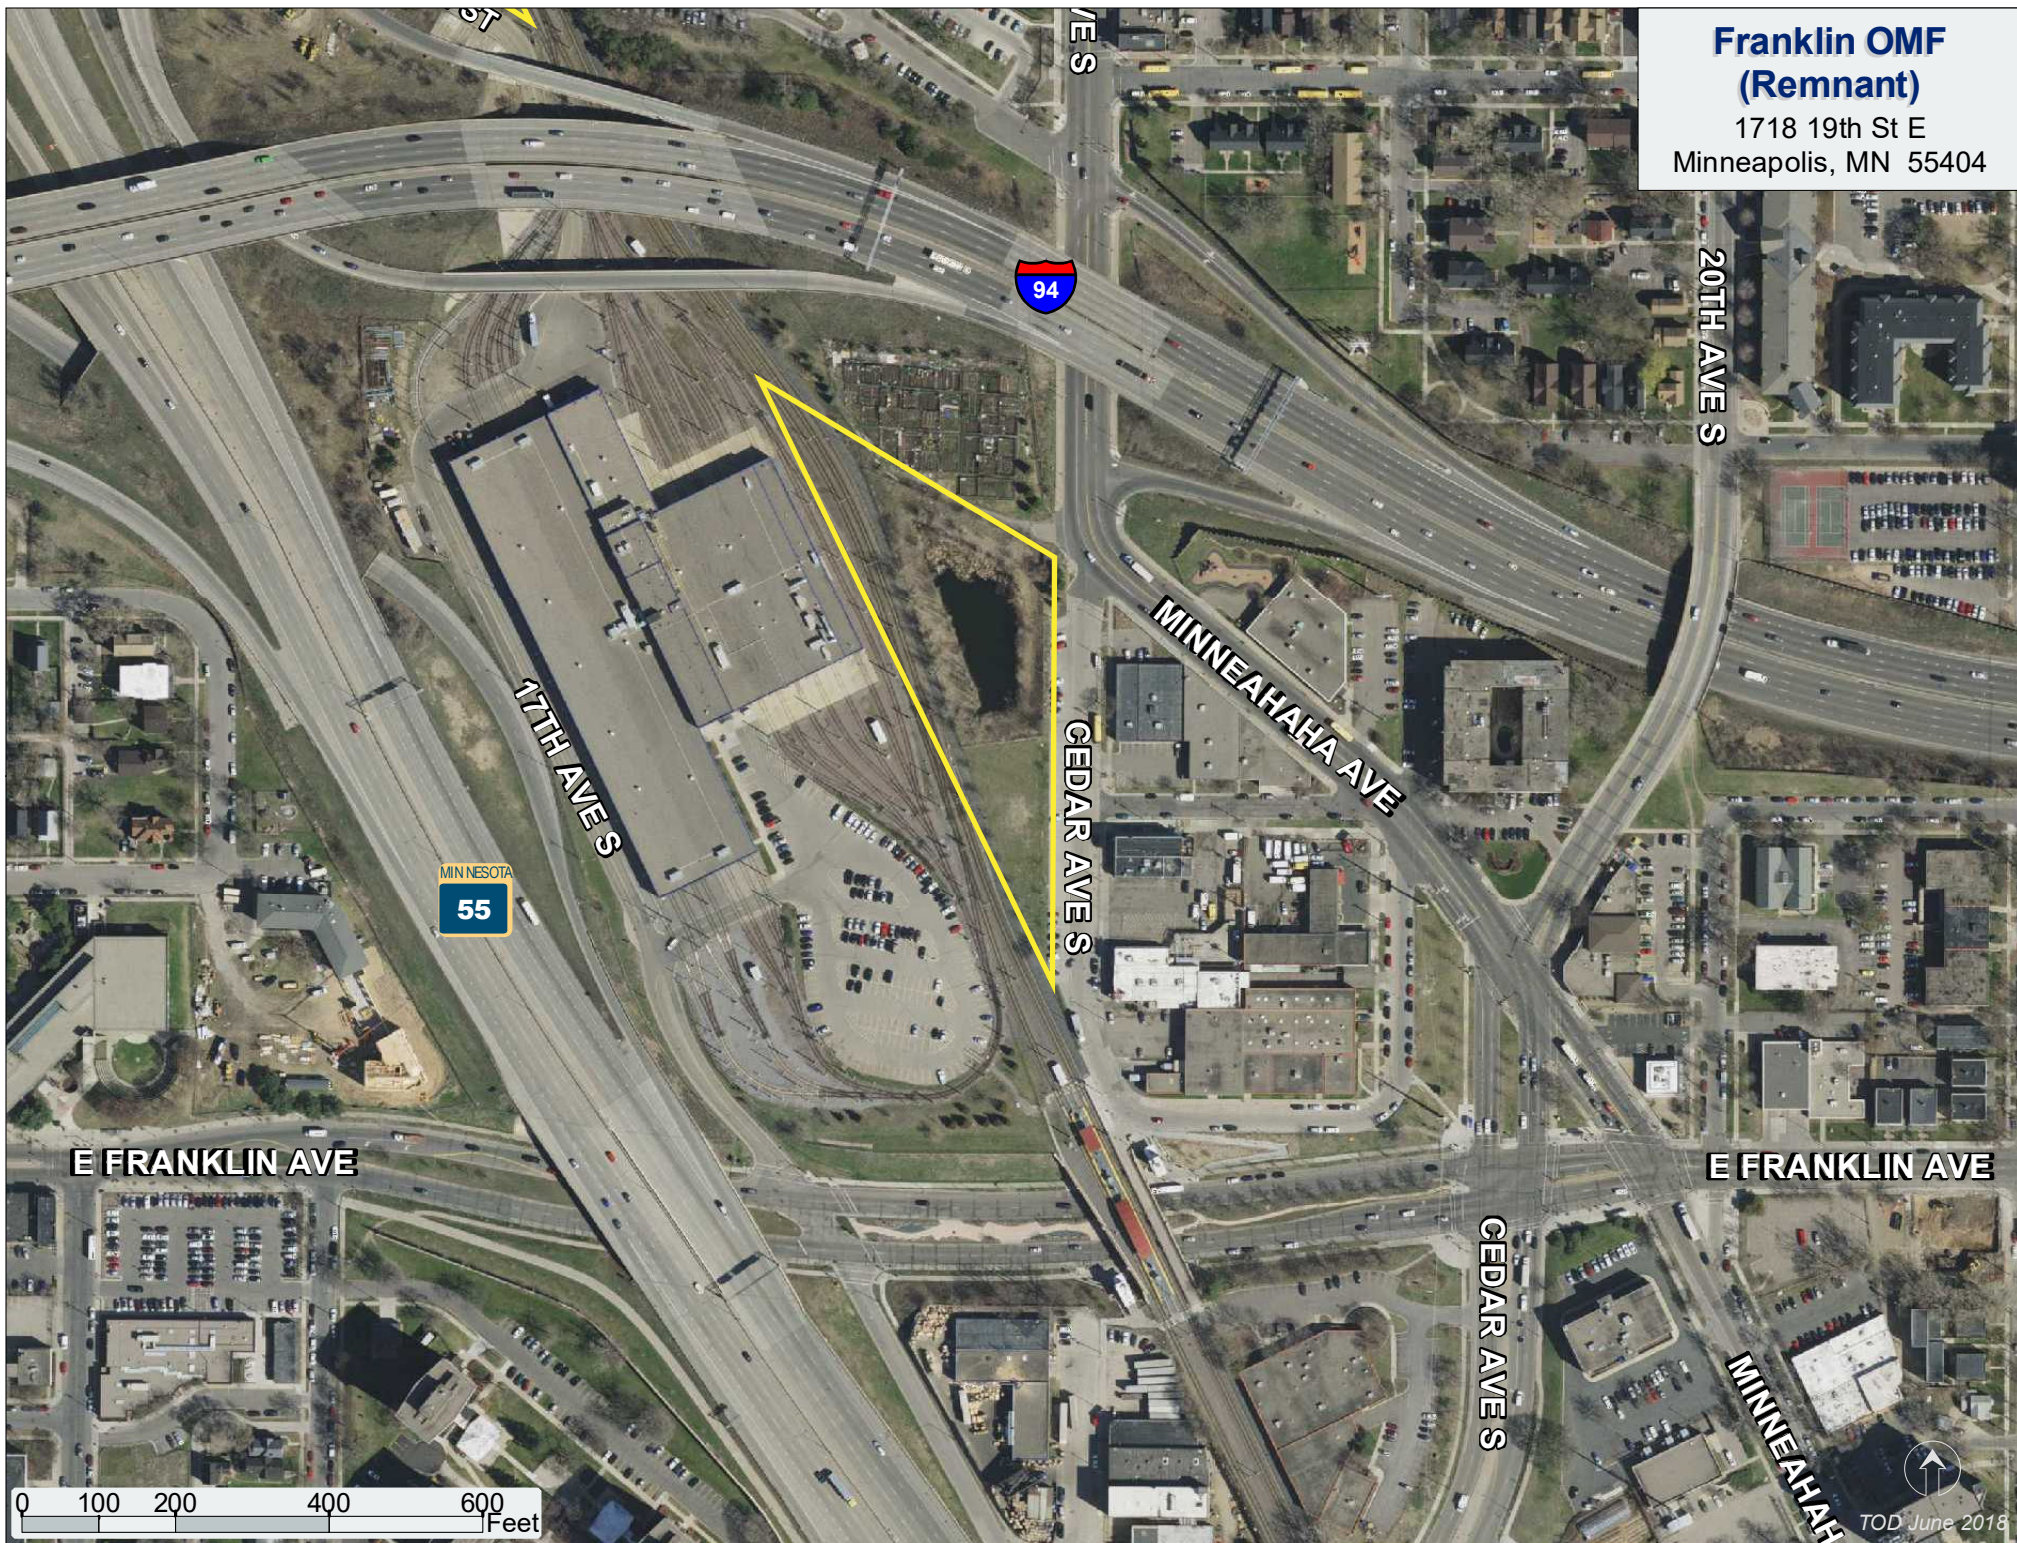

**Franklin OMF
(Remnant)**

1718 19th St E
Minneapolis, MN 55404

MINNESOTA
55

94

0 100 200 400 600 Feet

TOD June 2018