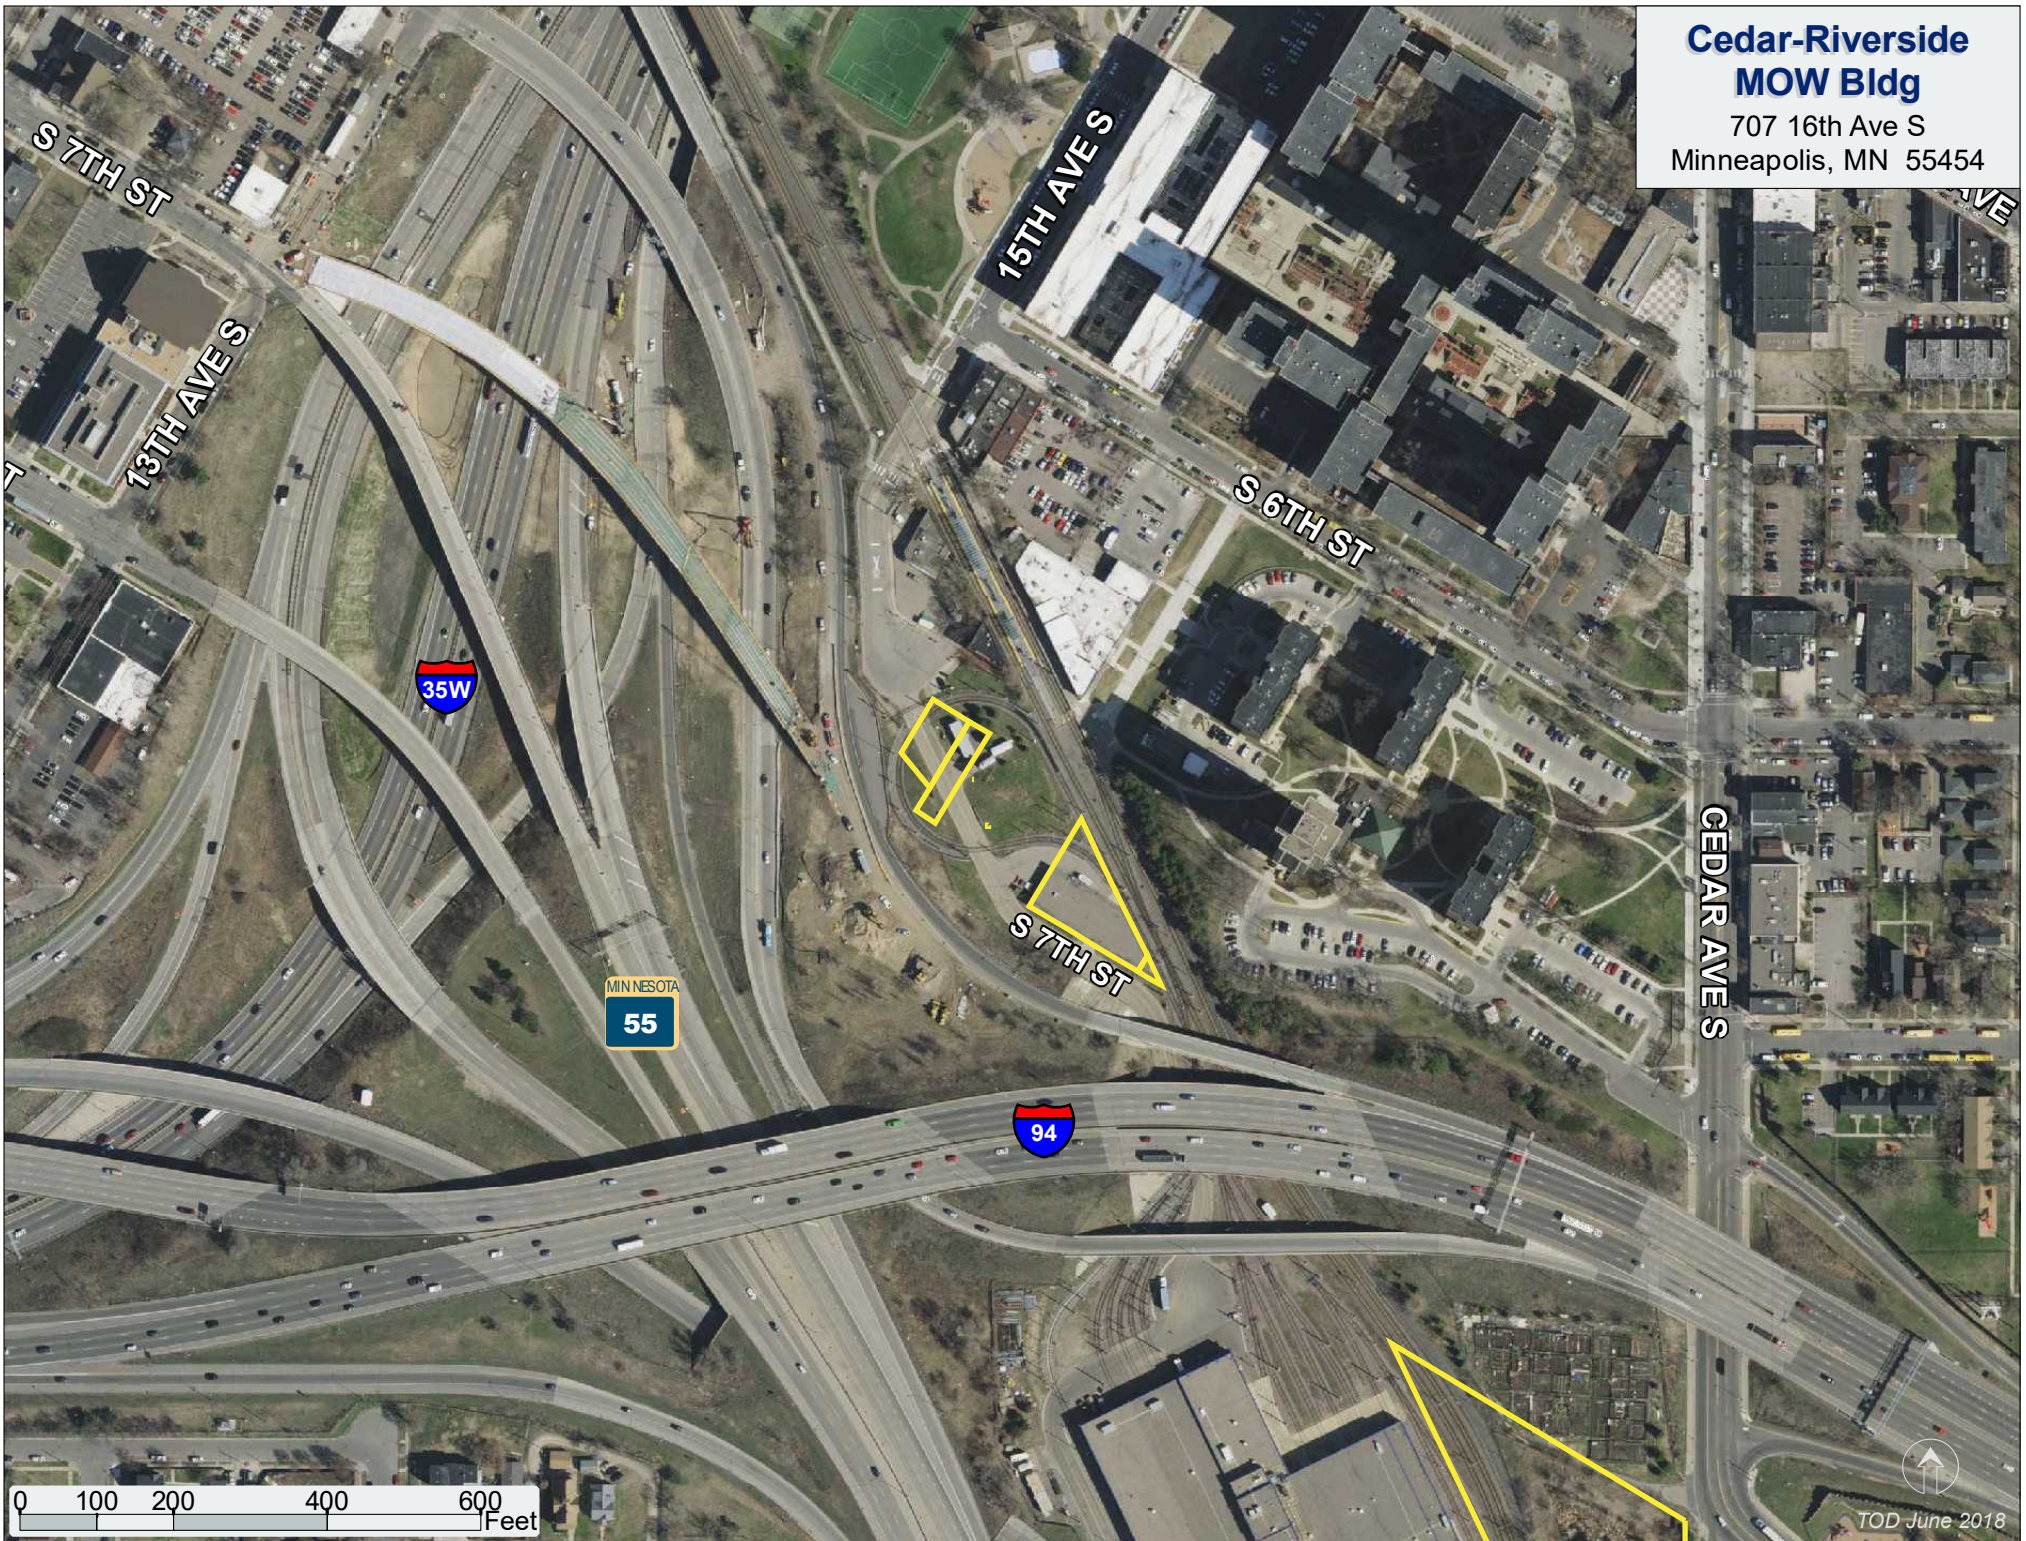

Cedar-Riverside MOW Bldg

707 16th Ave S
Minneapolis, MN 55454

0 100 200 400 600 Feet

TOD June 2018