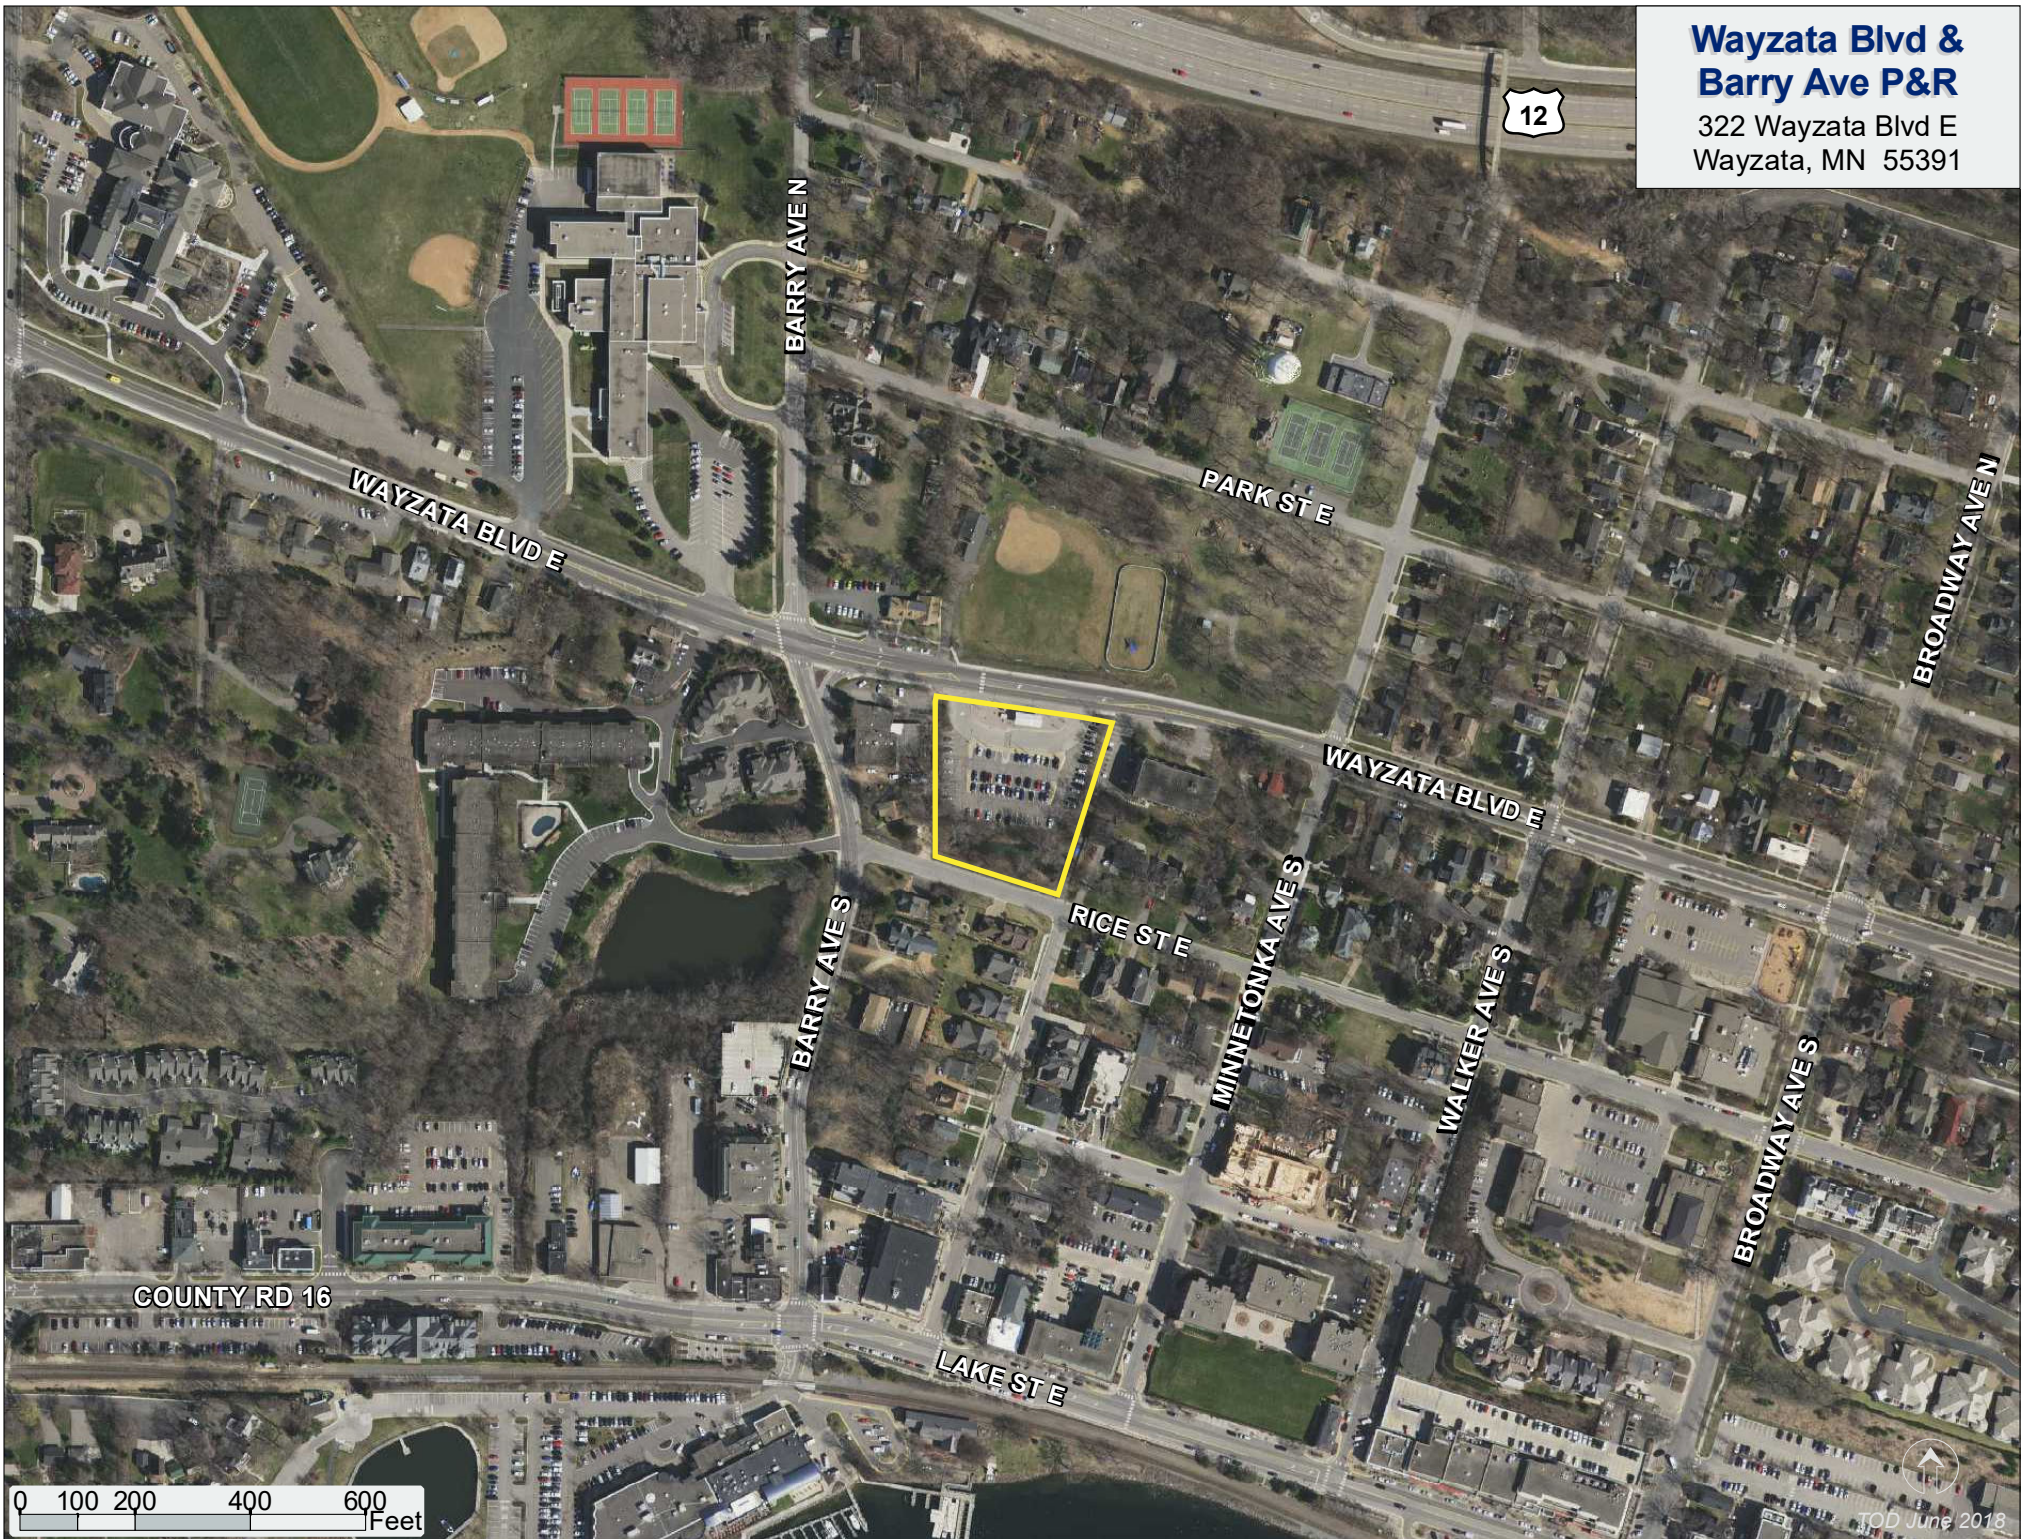

65th Ave & Brooklyn Blvd Park & Ride

6503 Brooklyn Blvd
Brooklyn Center, MN 55429

0 100 200 400 600 Feet

TOD June 2018

63rd Ave & Bottineau Blvd Park & Ride

7000 63rd Ave N
Brooklyn Park, MN 55428

Robbinsdale Transit Center

4145 Hubbard Ave N
Robbinsdale, MN 55422

Wayzata Blvd & Barry Ave P&R

322 Wayzata Blvd E
Wayzata, MN 55391

12

COUNTY RD 16

0 100 200 400 600 Feet

TOD June 2018

Cedar-Riverside MOW Bldg