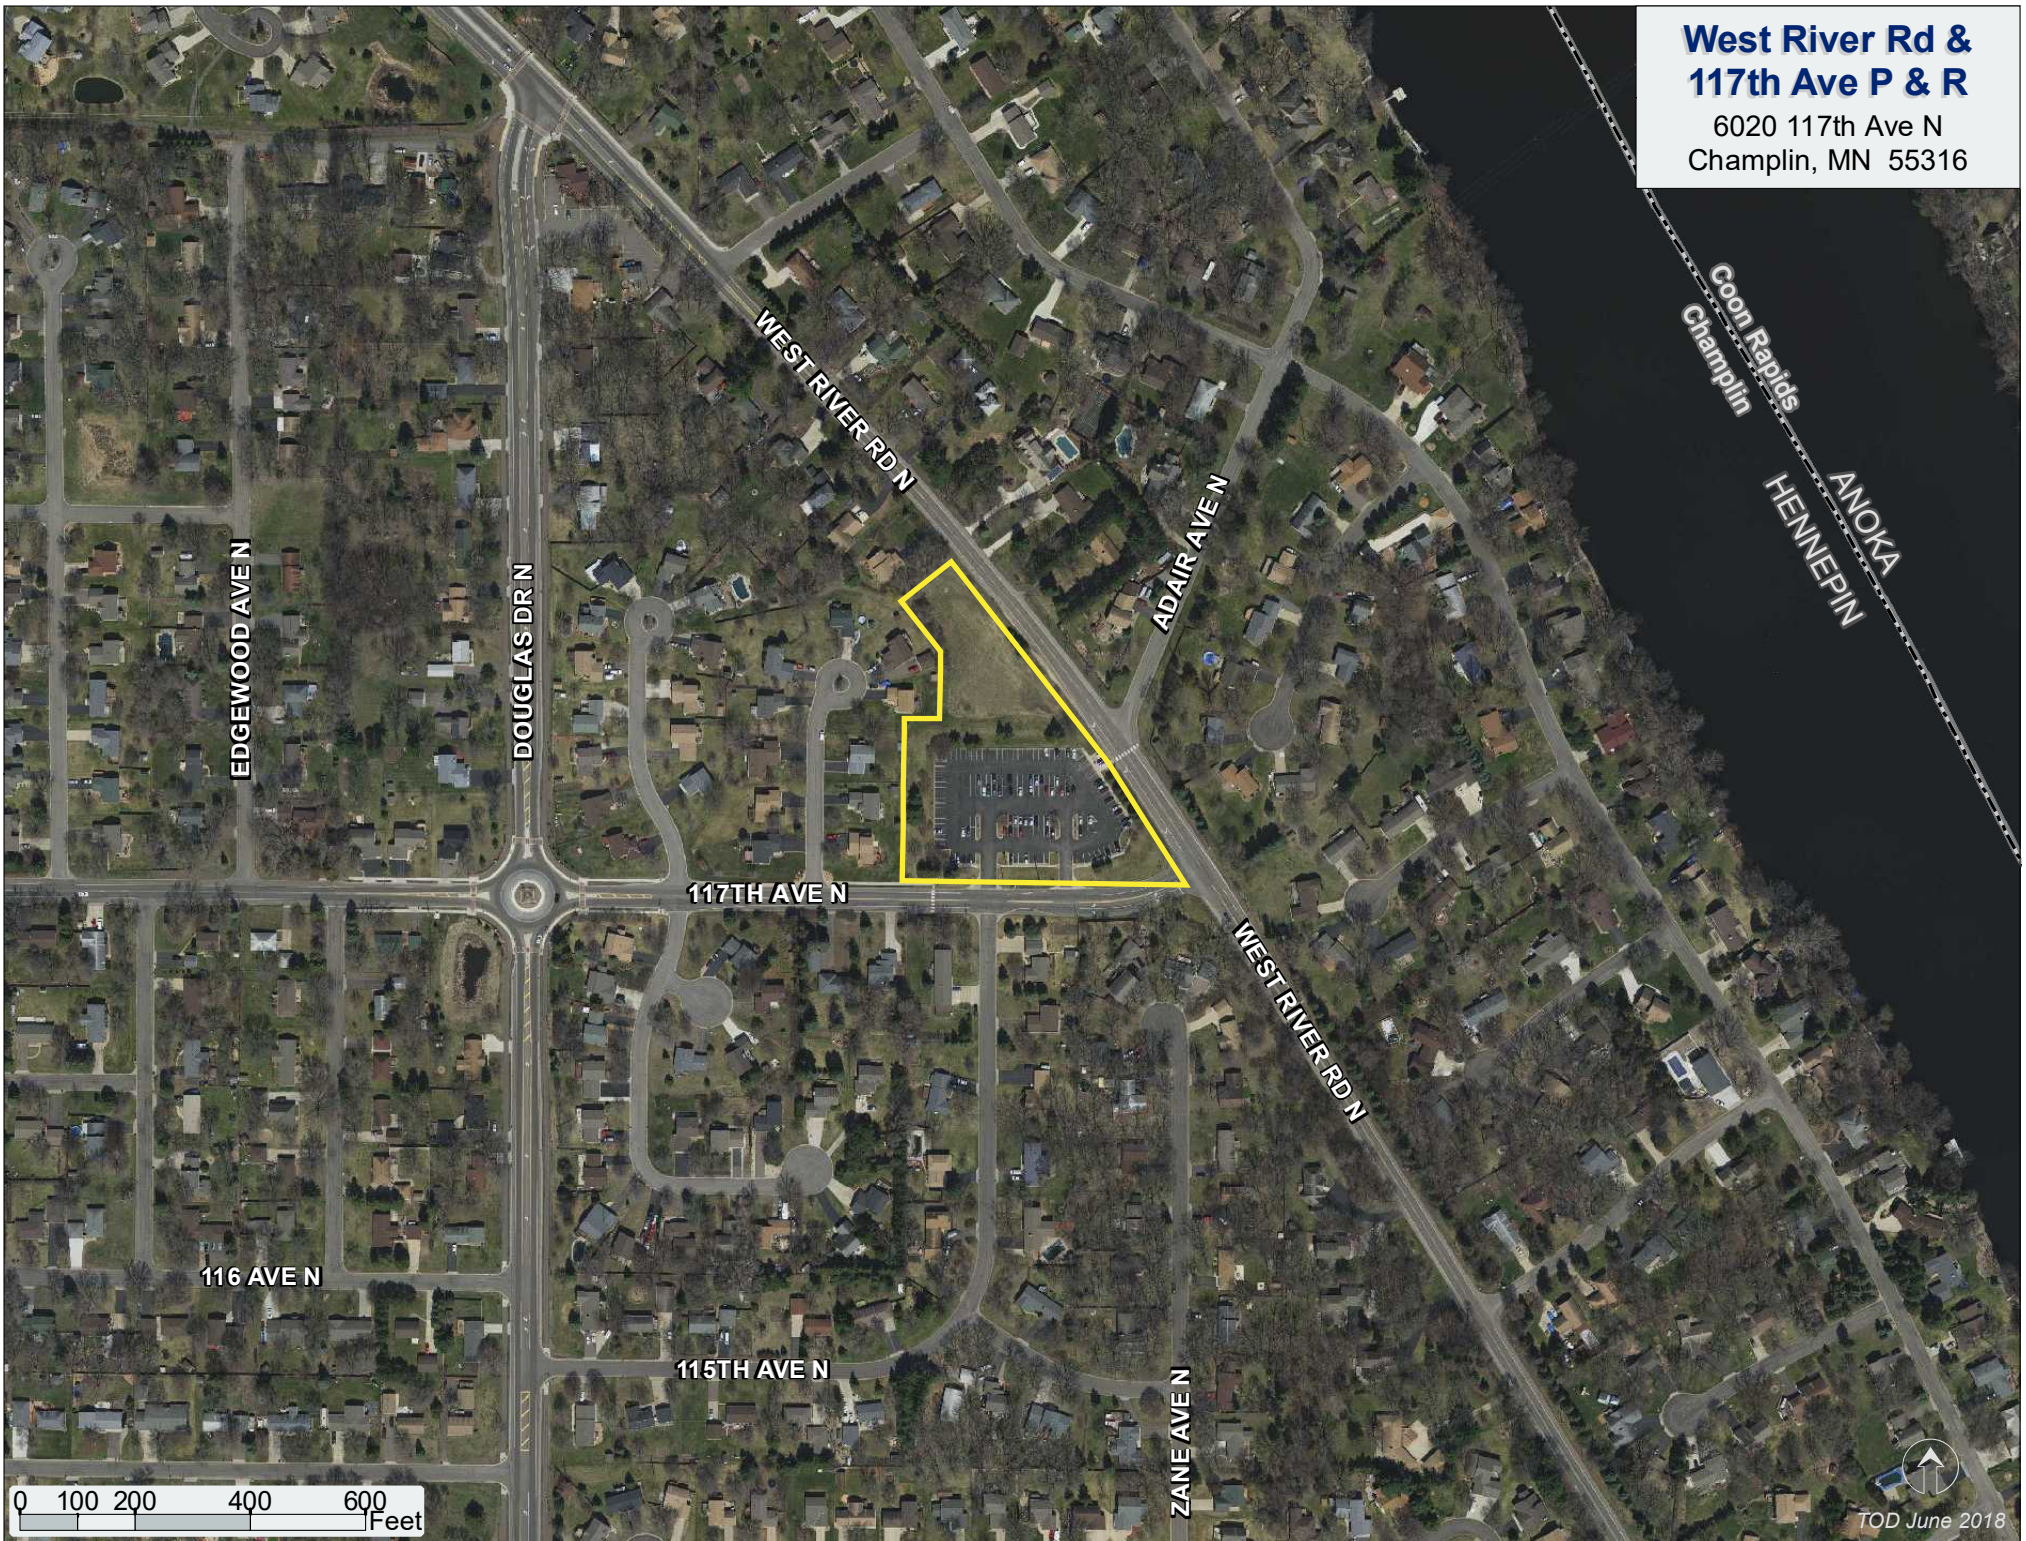

**Coon Rapids-
Riverdale Station**
3050 Northdale Blvd NW
Coon Rapids, MN 55433

0 100 200 400 600 Feet

TOD June 2018

**West River Rd &
117th Ave P & R**

6020 117th Ave N
Champlin, MN 55316

Coon Rapids
Champlin
ANOKA
HENNEPIN

65th Ave & Brooklyn Blvd Park & Ride

6503 Brooklyn Blvd
Brooklyn Center, MN 55429

0 100 200 400 600 Feet

TOD June 2018

63rd Ave & Bottineau Blvd Park & Ride

7000 63rd Ave N
Brooklyn Park, MN 55428

Robbinsdale Transit Center