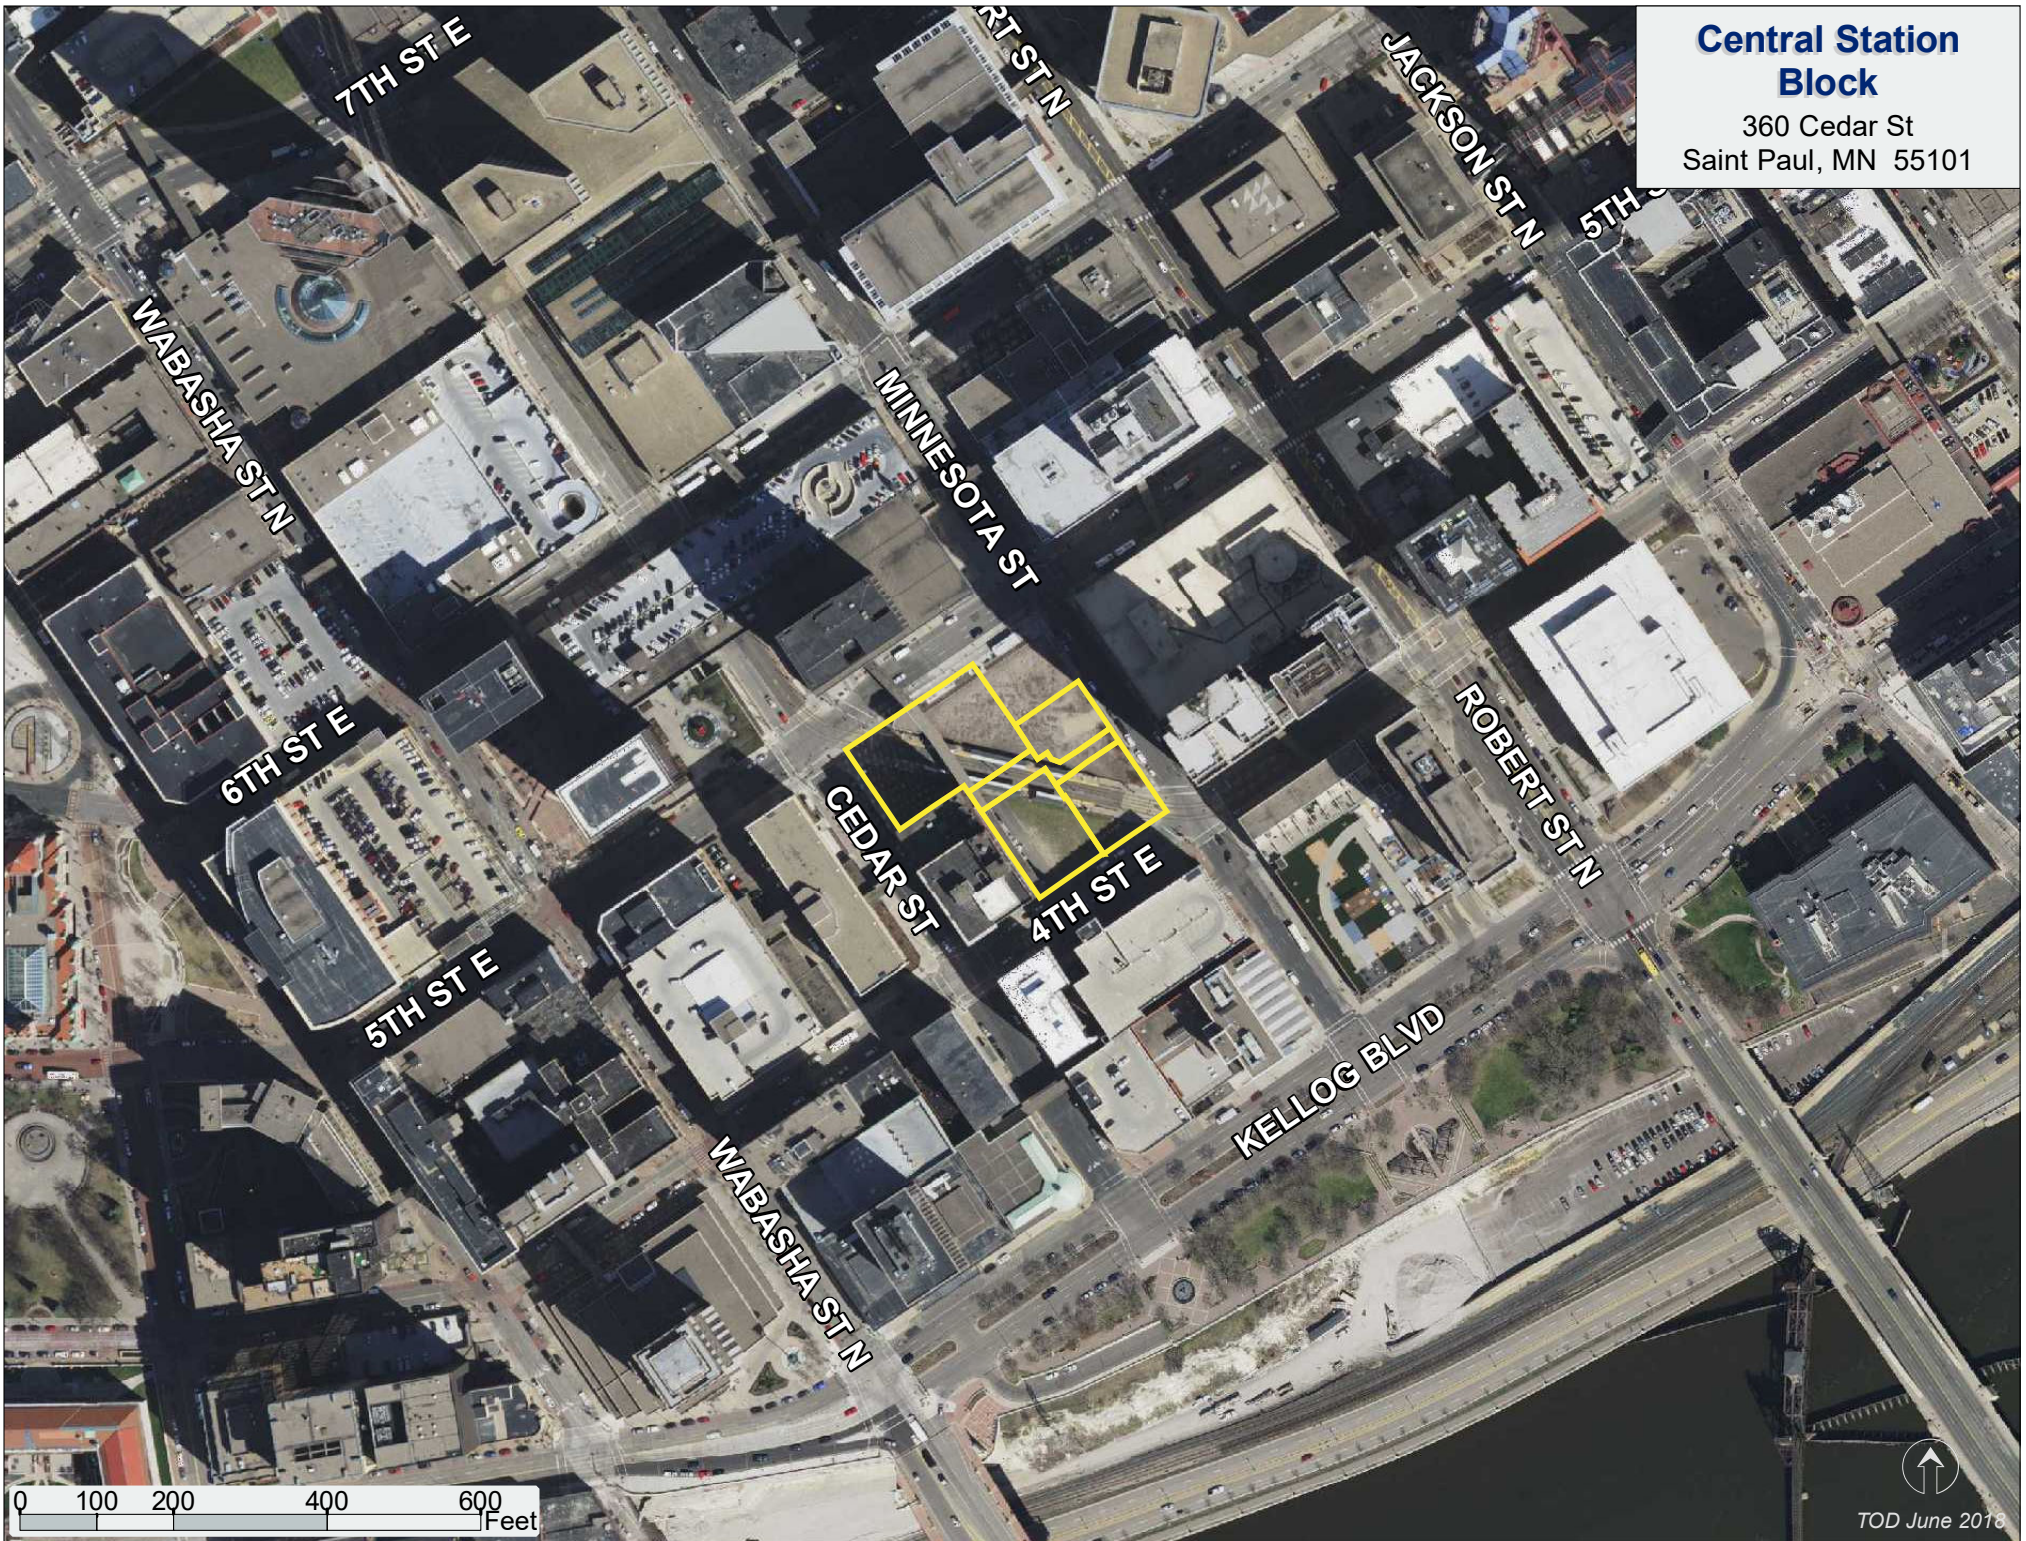

**I-35W & County Rd C
Park & Ride**

2000 Iona Lane W
Roseville, MN 55113

0 100 200 400 600 Feet

OD June 2018

Maplewood Mall Transit Center

1793 Beam Ave E
Maplewood, MN 55109

0 100 200 400 600 Feet

TOD June, 2018

VALLEY CREEK RD

0 100 200 400 600 Feet

TOD June 2018

Central Station Block

360 Cedar St
Saint Paul, MN 55101

0 100 200 400 600 Feet

↑
TOD June 2018

Fort Snelling Park & Ride