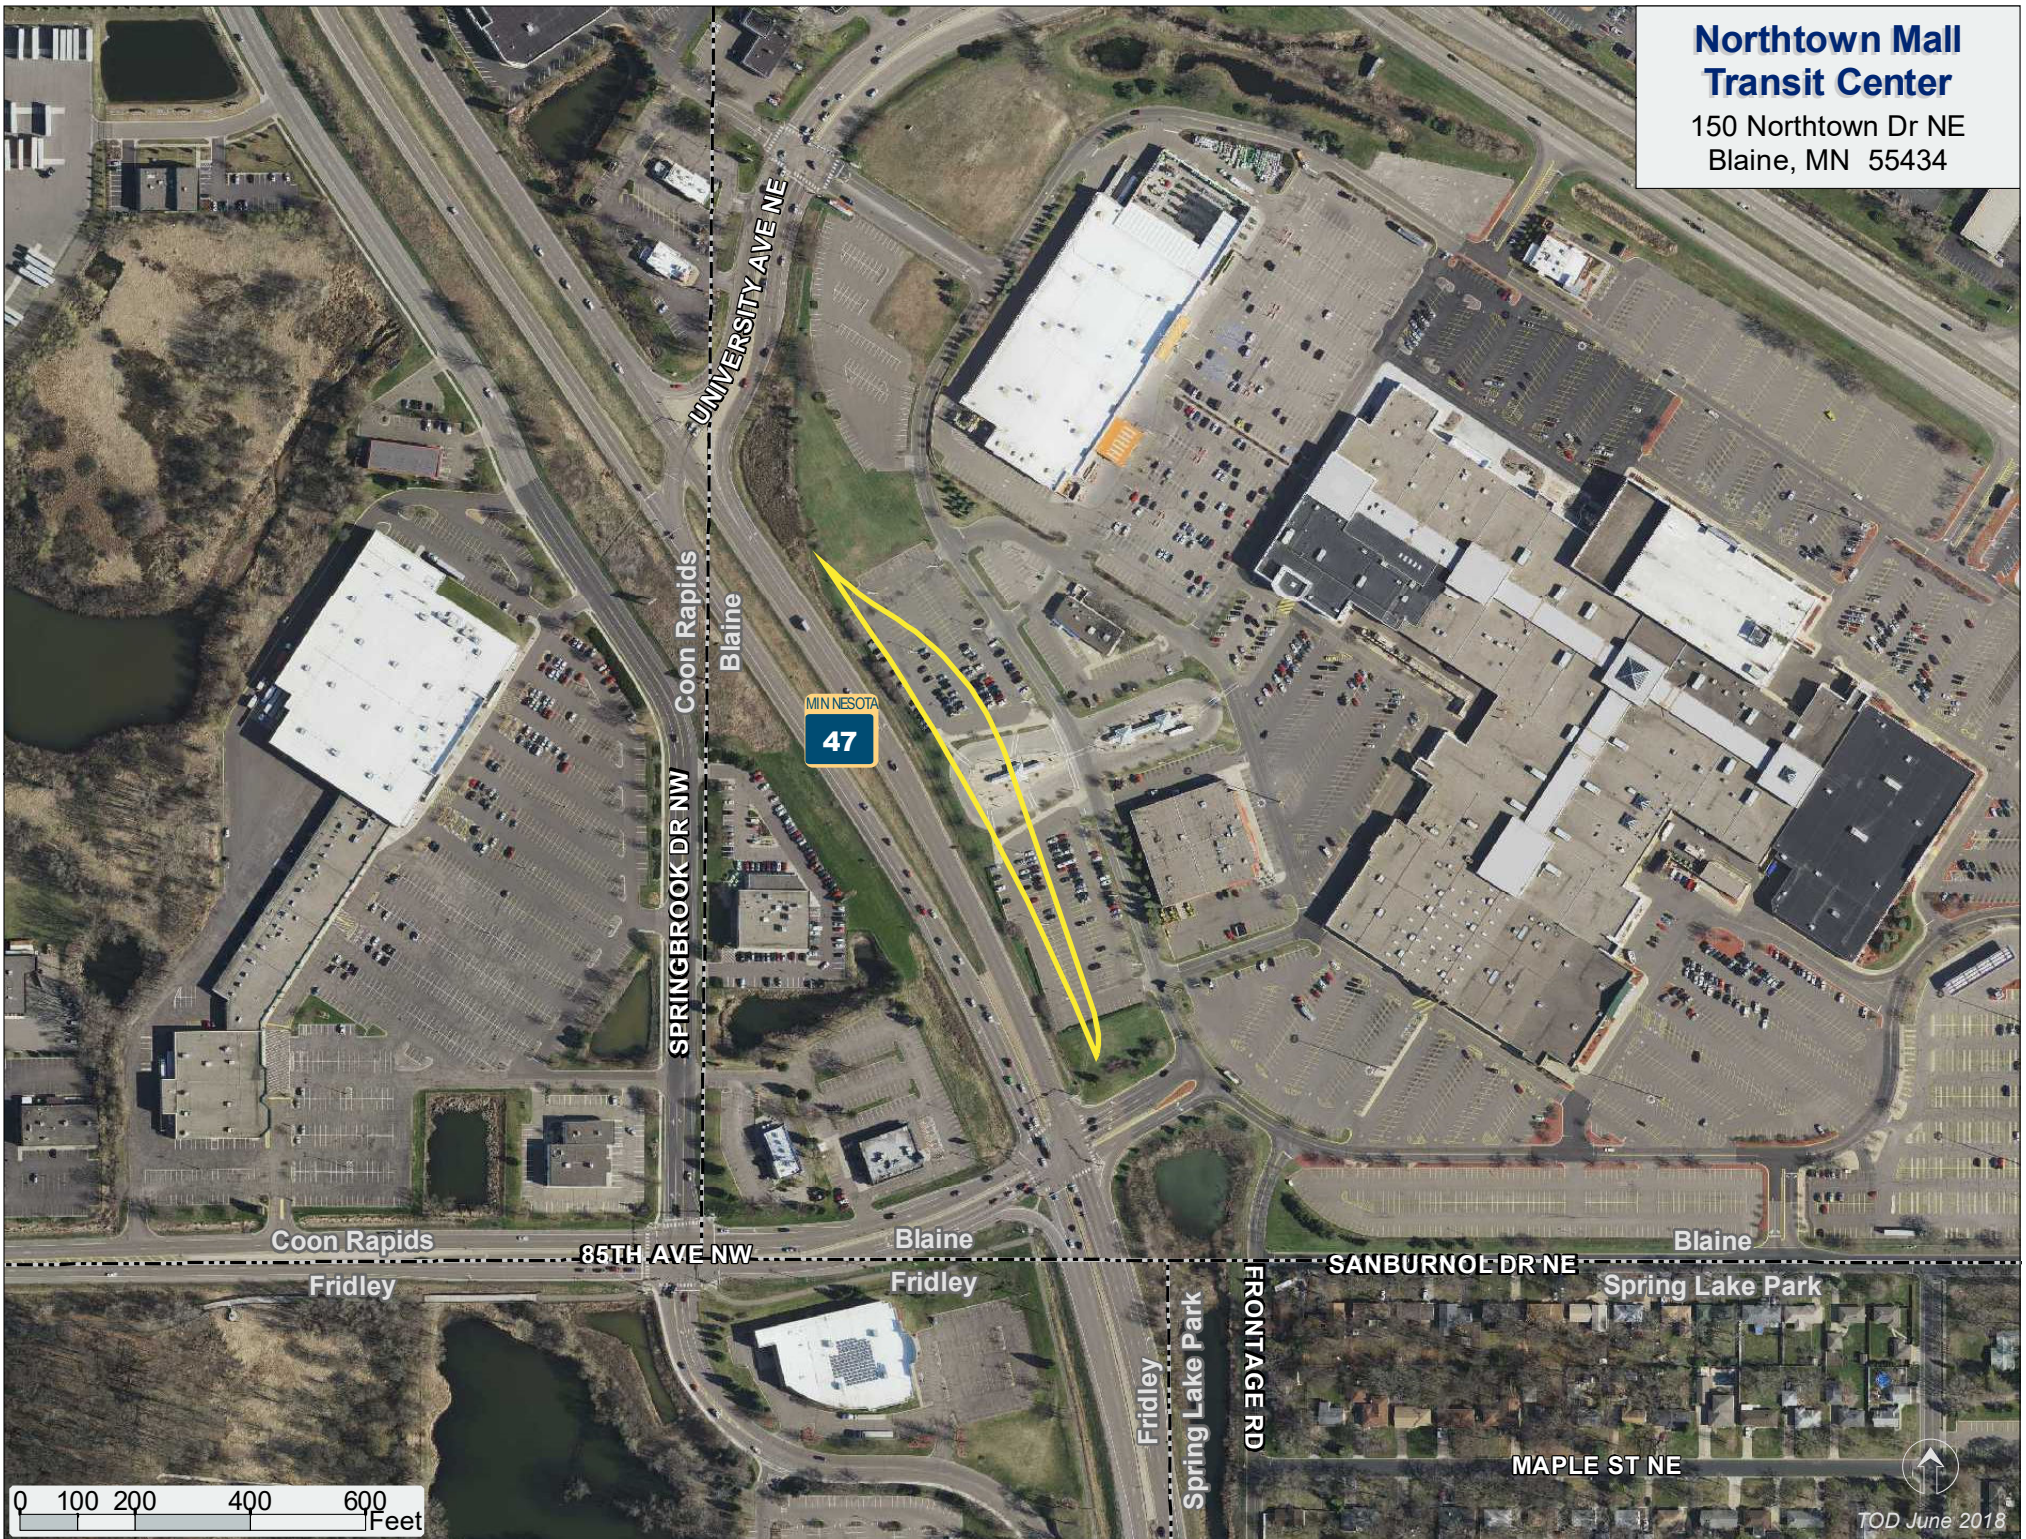

Northtown Mall Transit Center

150 Northtown Dr NE
Blaine, MN 55434

0 100 200 400 600 Feet

↑
TOD June 2018