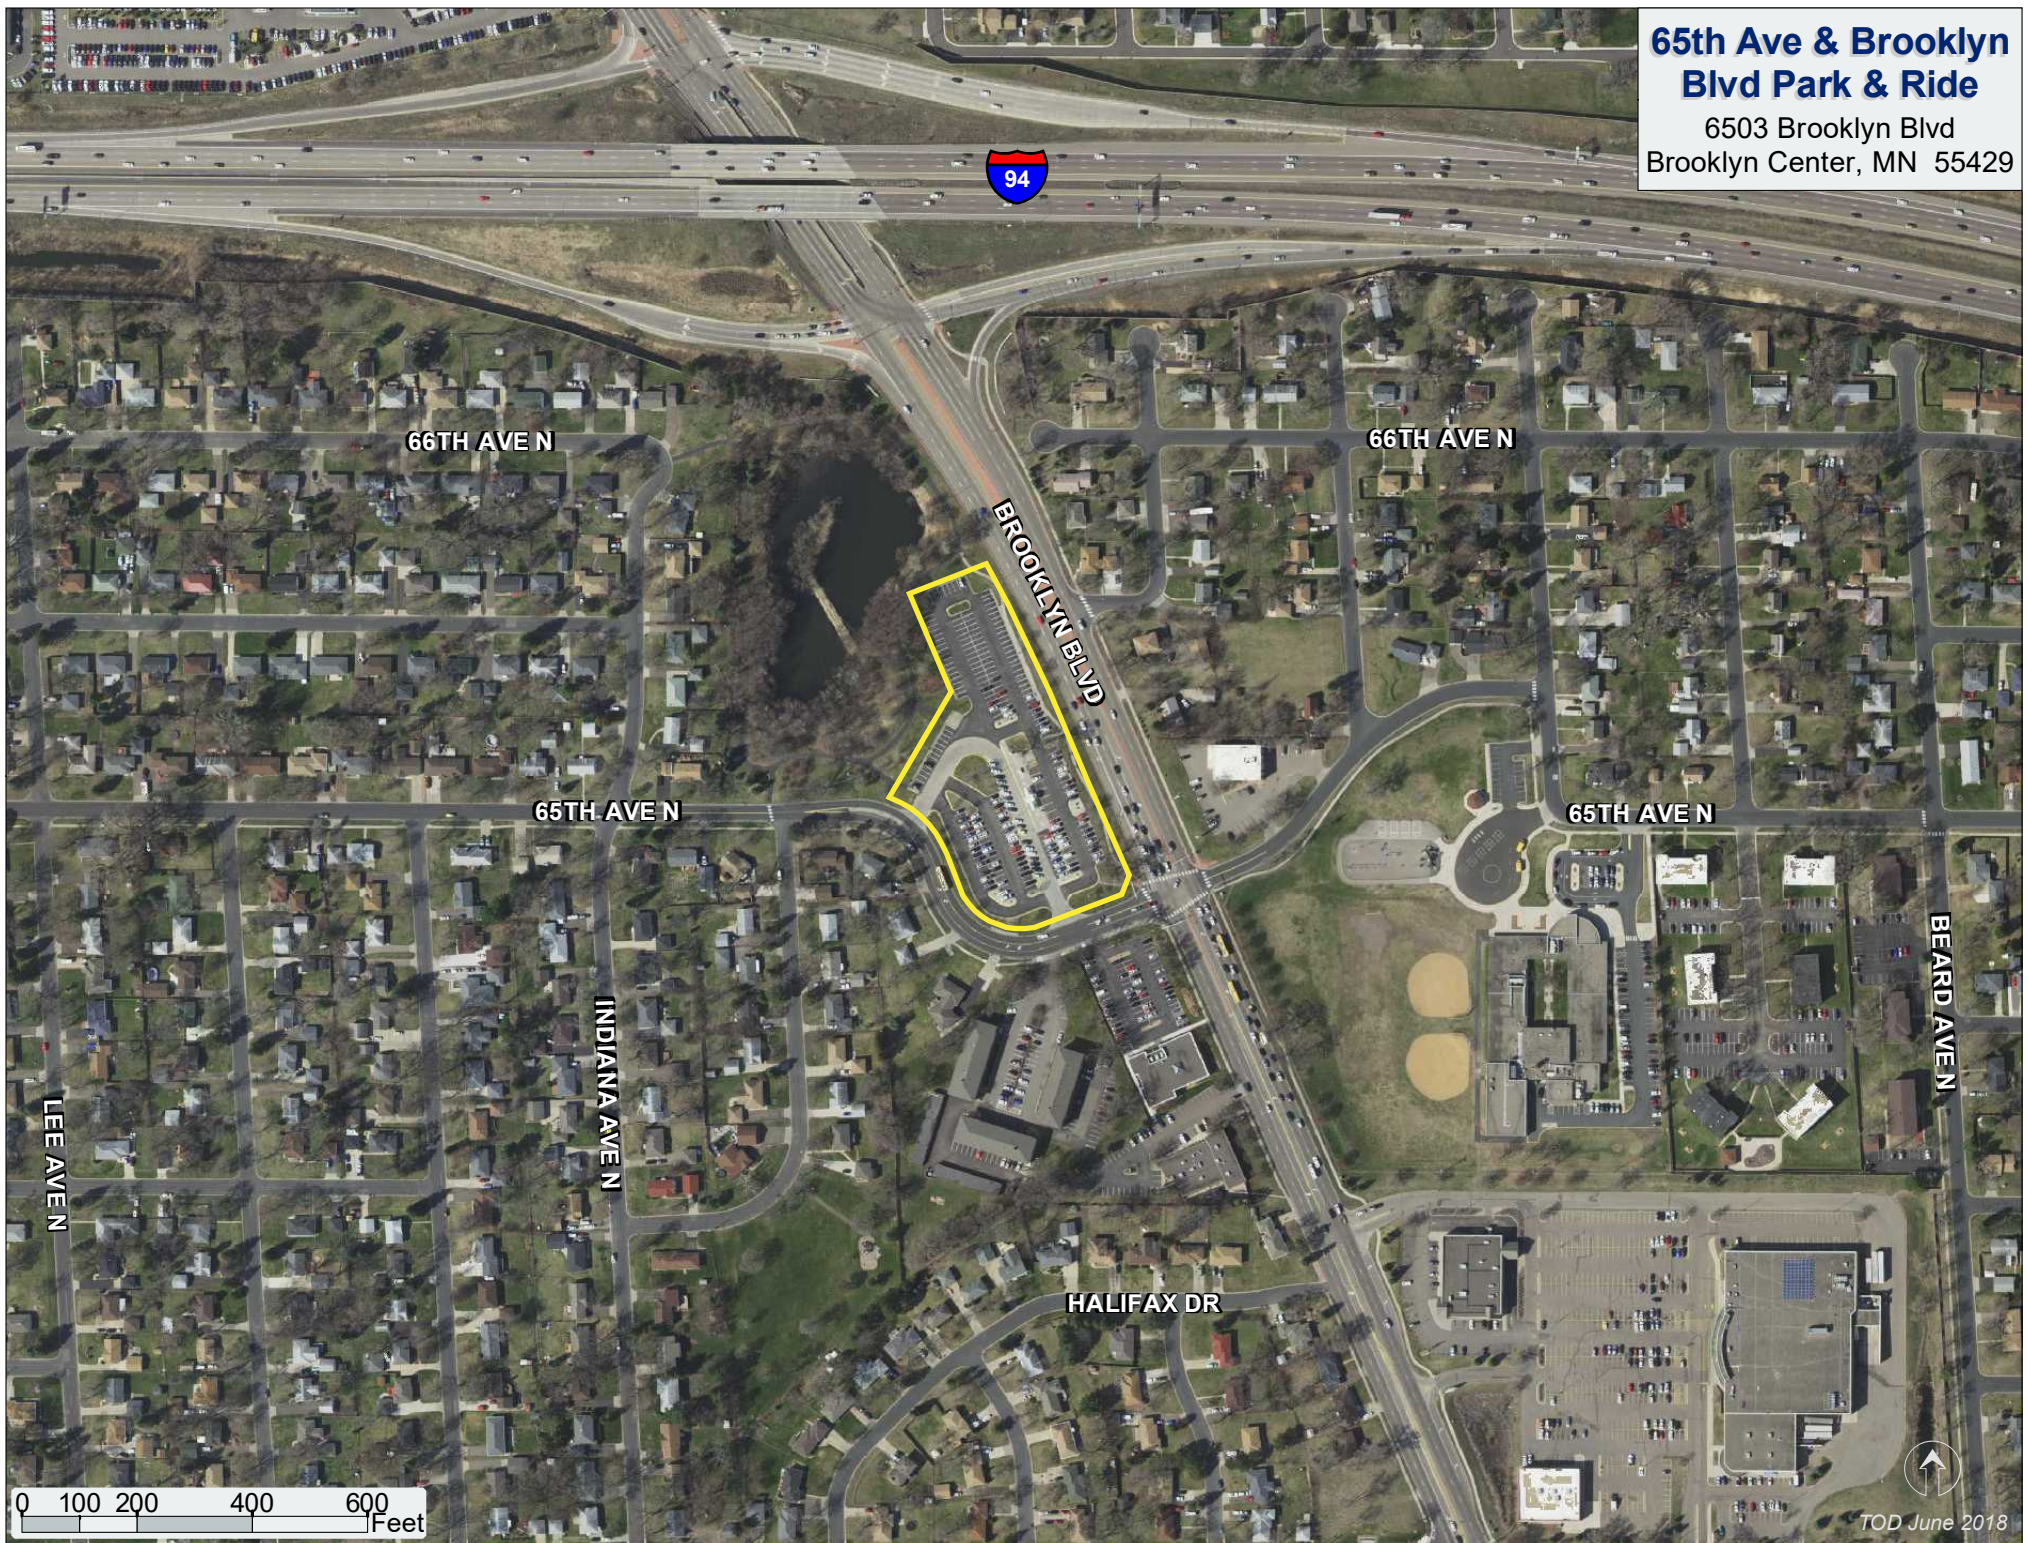

**Coon Rapids-
Riverdale Station**
3050 Northdale Blvd NW
Coon Rapids, MN 55433

0 100 200 400 600 Feet

TOD June 2018

**West River Rd &
117th Ave P & R**

6020 117th Ave N
Champlin, MN 55316

Coon Rapids
Champlin
ANOKA
HENNEPIN

65th Ave & Brooklyn Blvd Park & Ride

6503 Brooklyn Blvd
Brooklyn Center, MN 55429

0 100 200 400 600 Feet

TOD June 2018

63rd Ave & Bottineau Blvd Park & Ride

7000 63rd Ave N
Brooklyn Park, MN 55428

Robbinsdale Transit Center

4145 Hubbard Ave N
Robbinsdale, MN 55422

Wayzata Blvd & Barry Ave P&R

322 Wayzata Blvd E
Wayzata, MN 55391

12

COUNTY RD 16

0 100 200 400 600 Feet

TOD June 2018

Cedar-Riverside MOW Bldg