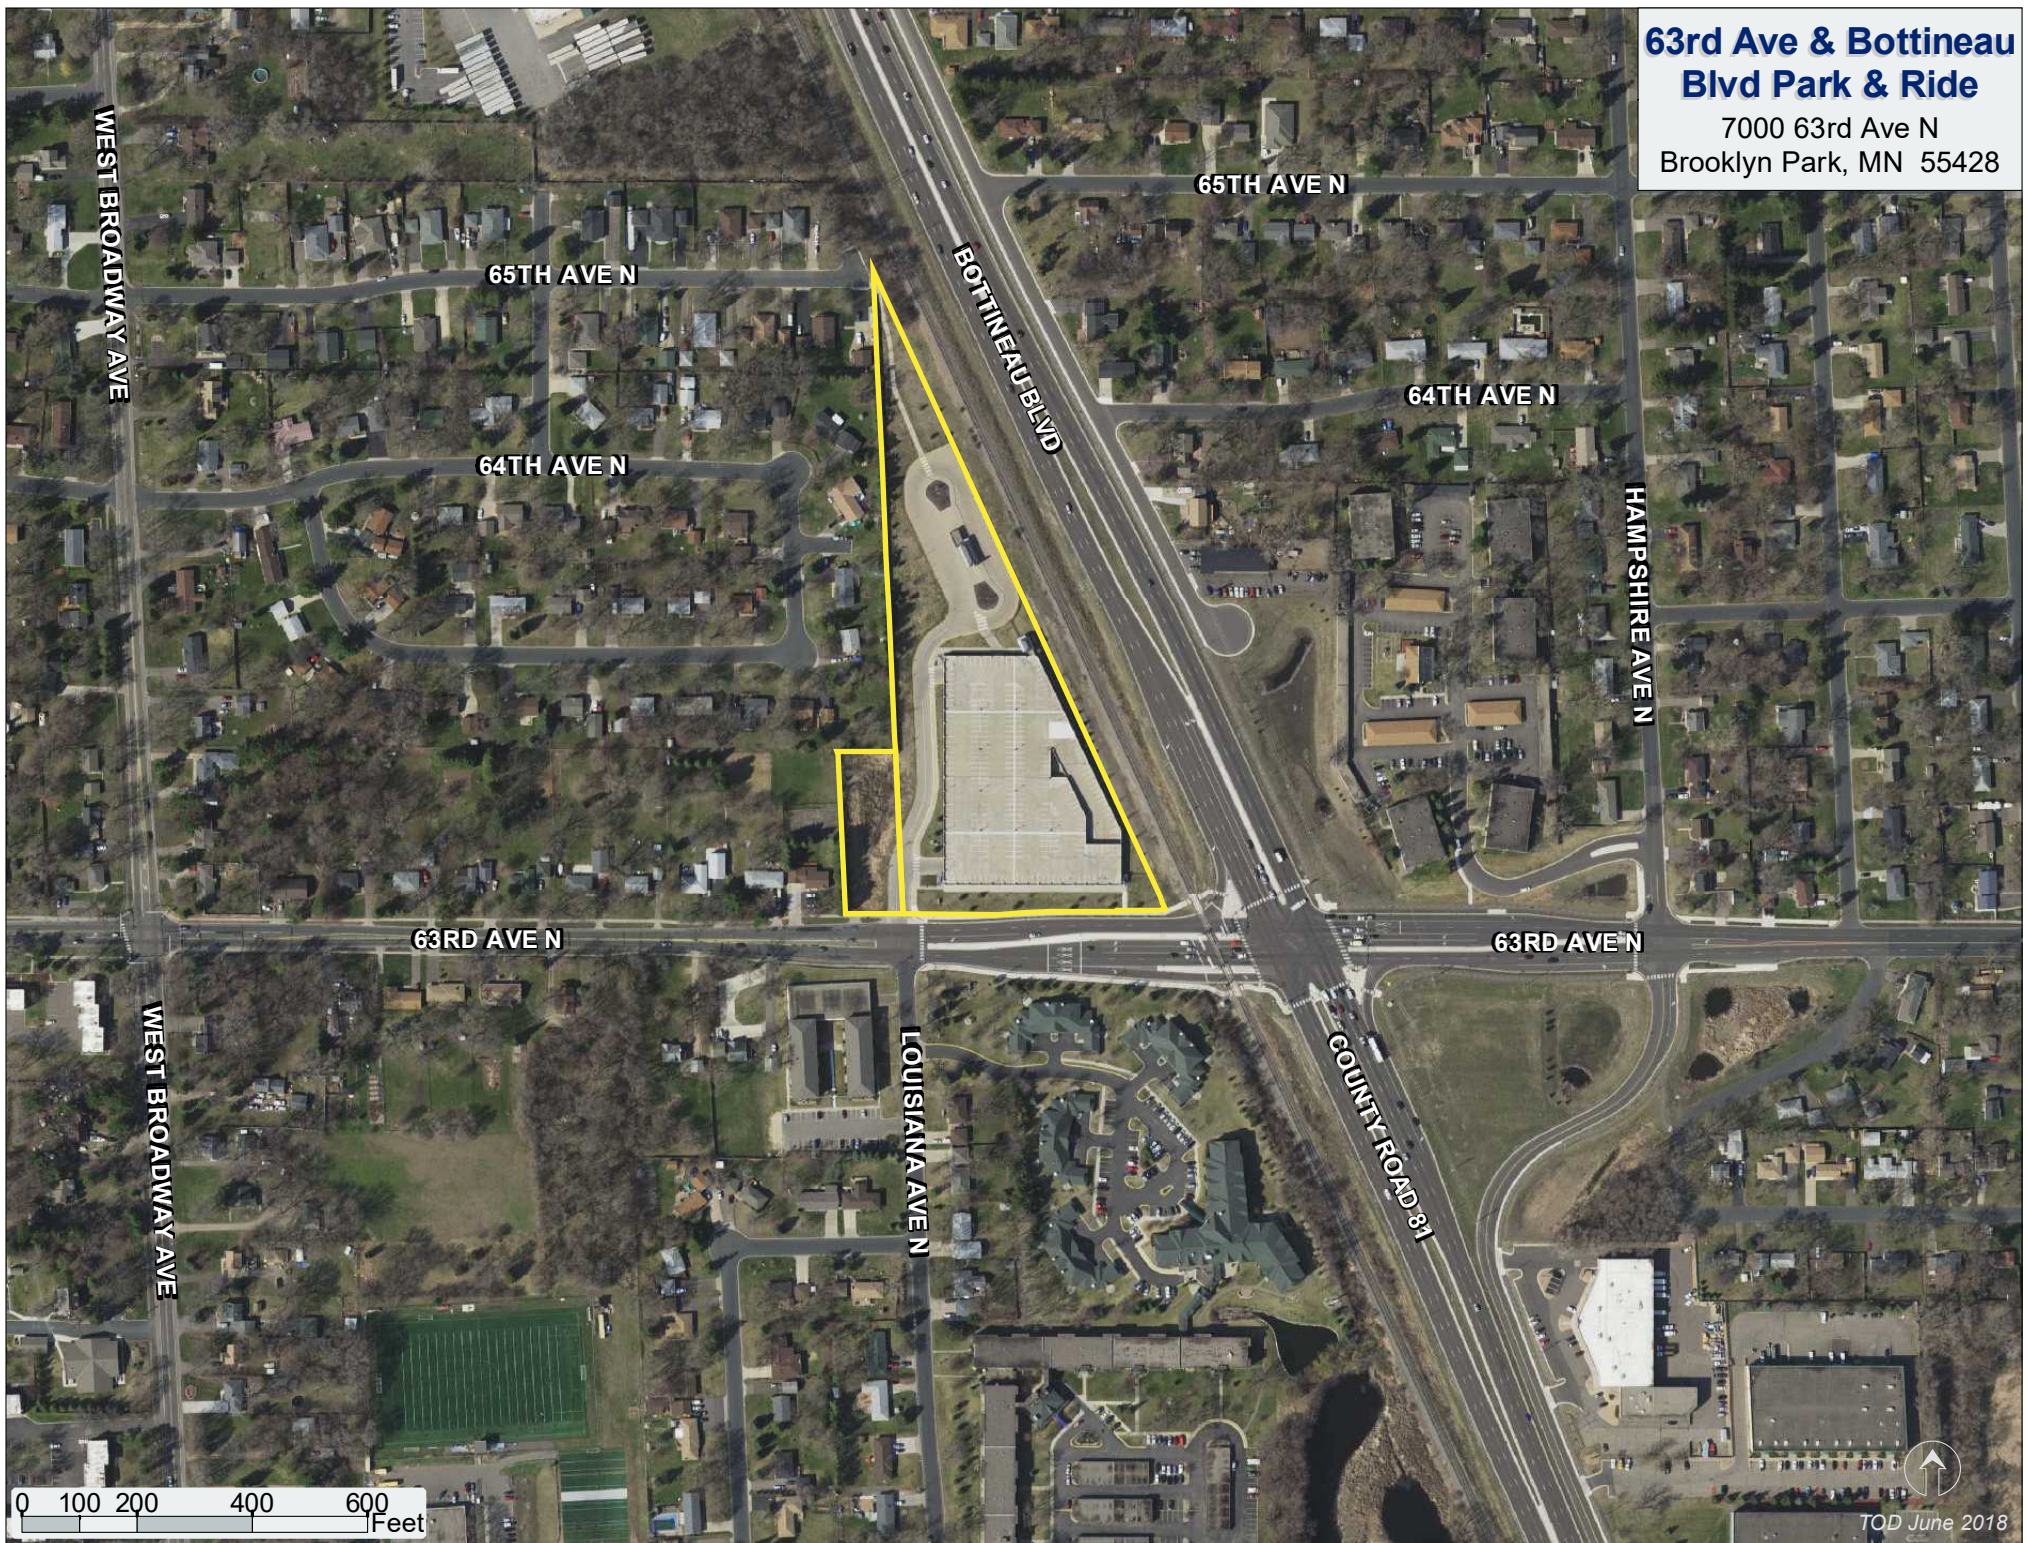

65th Ave & Brooklyn Blvd Park & Ride

6503 Brooklyn Blvd
Brooklyn Center, MN 55429

0 100 200 400 600 Feet

TOD June 2018

63rd Ave & Bottineau Blvd Park & Ride

7000 63rd Ave N
Brooklyn Park, MN 55428

Robbinsdale Transit Center

4145 Hubbard Ave N
Robbinsdale, MN 55422

Wayzata Blvd & Barry Ave P&R

322 Wayzata Blvd E
Wayzata, MN 55391

12

COUNTY RD 16

0 100 200 400 600 Feet

TOD June 2018

Cedar-Riverside MOW Bldg