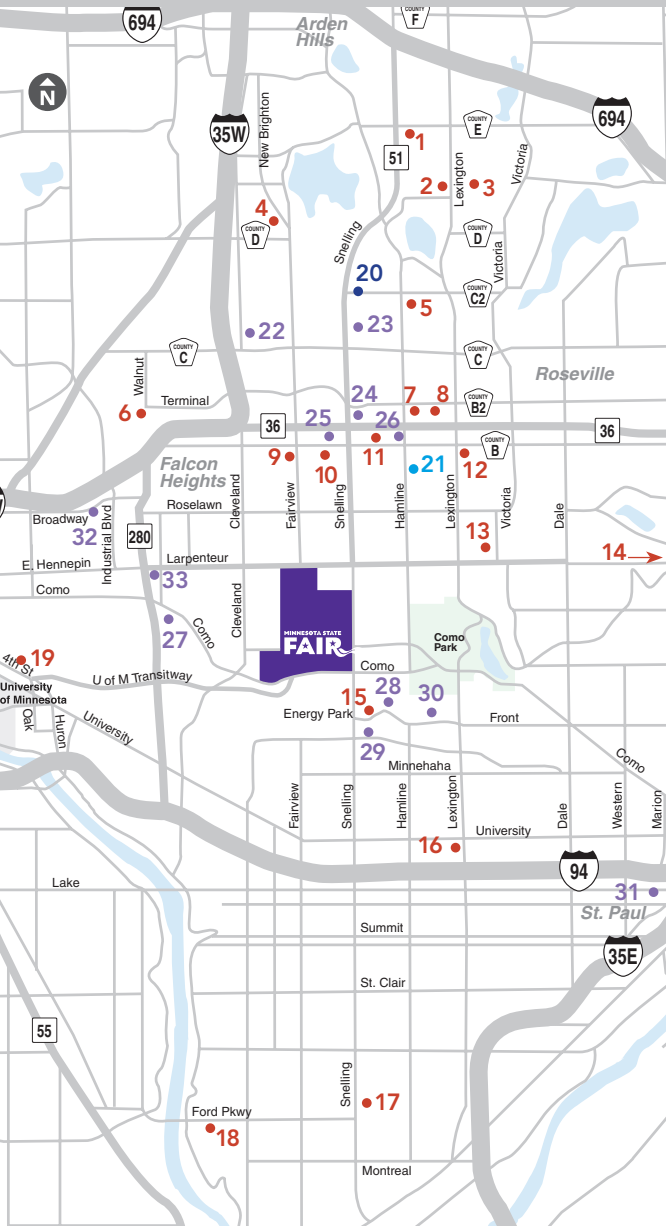

PARK FREE, RIDE FREE

Free rides from 8 a.m. to midnight

KEY

* Open Sundays at 1 p.m.

Accessible buses subject to availability.

Exclusively wheelchair accessible parking.

Bike racks available at parking lots.

Every Day, Aug. 25 – Sept. 5

1. **Bethel University Anderson Center** (formerly Country Insurance)
   One block south of Co. Rd. E on Pine Tree Dr.
   Drop off/Pick up: Transit Hub
2. **Catholic United Financial**
   Lexington Ave., two blocks south of Co. Rd. E
   Drop off/Pick up: Transit Hub
3. **Presbyterian Church of the Way***
   Lexington Ave., three blocks south of Co. Rd. E
   Drop off/Pick up: Transit Hub
4. **Trinity Lutheran of Lake Johanna***
   New Brighton Rd. north of Co. Rd. D
   Drop off/Pick up: Transit Hub
5. **Roseville Covenant Church***
   Hamline Ave. & Co. Rd. C2
   Drop off/Pick up: Transit Hub
6. **UNISYS**
   Walnut & Co. Rd. B2 (Terminal Rd.)
   Drop off/Pick up: Transit Hub
7. **Grace Church of Roseville***
    One block east of Hamline on Co. Rd. B2
   Drop off/Pick up: Gate 5
8. **Roseville Area High School**
    East of Hamline on Co. Rd. B2
   Drop off/Pick up: Gate 5
9. **Church of Corpus Christi***
   SW corner of Co. Rd. B and Fairview
   Drop off/Pick up: Transit Hub
10. **St. Michaels Lutheran Church***
    On Co. Rd. B, west of Snelling Ave.
    Drop off/Pick up: Transit Hub
11. **MN Dept. of Education**
     East of Target, north of Co. Rd. B. (Pascal St. & Commerce St.)
    Drop off/Pick up: Transit Hub
12. **Calvary Church***
    South of Co. Rd. B on Lexington Ave.
    Drop off/Pick up: Gate 5
13. **New Life Presbyterian Church*** (formerly North Como Presbyterian Church)
    Larpenteur & Victoria St.
    Drop off/Pick up: Gate 5
14. **Gustavus Adolphus Lutheran Church***
    Arcade (Hwy. 61) & Larpenteur
    Drop off/Pick up: Gate 5
15. **Oscar Johnson Arena**
     North of Energy Park Dr., east of Snelling Ave. (Exclusively wheelchair accessible parking for persons with disabilities and their companions.)
    Drop off/Pick up: Gate 9
16. **Wilder Foundation**
    Lexington Pkwy. & University Ave.
    Drop off/Pick up: Transit Hub
17. **Gloria Dei Lutheran Church***
    One block north of Ford Pkwy. on Snelling Ave.
    Drop off/Pick up: Transit Hub

18 Ford Plant

Two blocks south on S. Mississippi Blvd. from Ford Pkwy.
Drop off/Pick up: Transit Hub (Not available until 11 a.m., Saturday, Sept. 3)

19 U of M Minneapolis Campus

Various surface lots near stadium along 6th St. SE & 8th St. SE open at 8 a.m. daily. 4th St. ramp opens 4 p.m. weekdays and 8 a.m. weekends & Labor Day
Drop off/Pick up: Transit Hub (Not available Thursday, Sept. 1)

Weekdays Only, Aug. 25 – 26, Aug. 29 – Sept. 2 (No Labor Day Service)

20 Centennial United Methodist Church

One block east of Snelling Ave. on Co. Rd. C2
Drop off/Pick up: Transit Hub

Every day EXCEPT Saturdays

21 St. Rose of Lima Catholic Church*

Two blocks south of Co. Rd. B on Hamline Ave.
Drop off/Pick up: Gate 5

Weekends & Labor Day, Aug. 27 – 28, Sept. 3 – 5

22 I-35W & Co. Rd. C Ramp

Parking ramp east of I-35W at Co. Rd. C & Cleveland Ave.
Drop off/Pick up: Transit Hub

23 Thrivent Financial

East of Snelling Ave. between Co. Rd. C2 and Co. Rd. C
Drop off/Pick up: Transit Hub

24 Waters Edge

On Co. Rd. B2, east of Snelling Ave.
Drop off/Pick up: Transit Hub