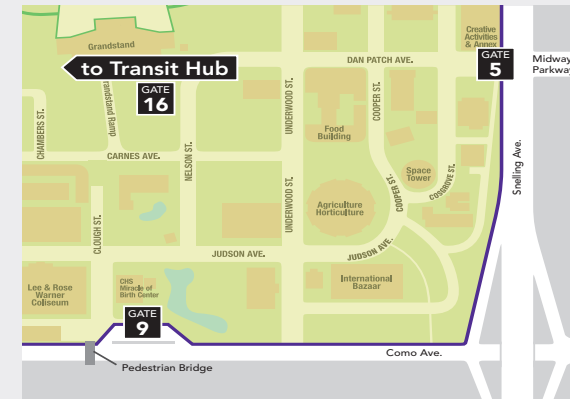

### 22 I-35W & Co. Rd. C Ramp

Parking ramp east of I-35W at Co. Rd. C & Cleveland Ave.  
Drop off/Pick up: Transit Hub

### 23 Thrivent Financial

East of Snelling Ave. between Co. Rd. C2 and Co. Rd. C  
Drop off/Pick up: Transit Hub

### 24 Waters Edge

On Co. Rd. B2, east of Snelling Ave.  
Drop off/Pick up: Transit Hub

### 25 Rosedale Towers

North of Co. Rd. B, west of Snelling Ave.  
Drop off/Pick up: Transit Hub