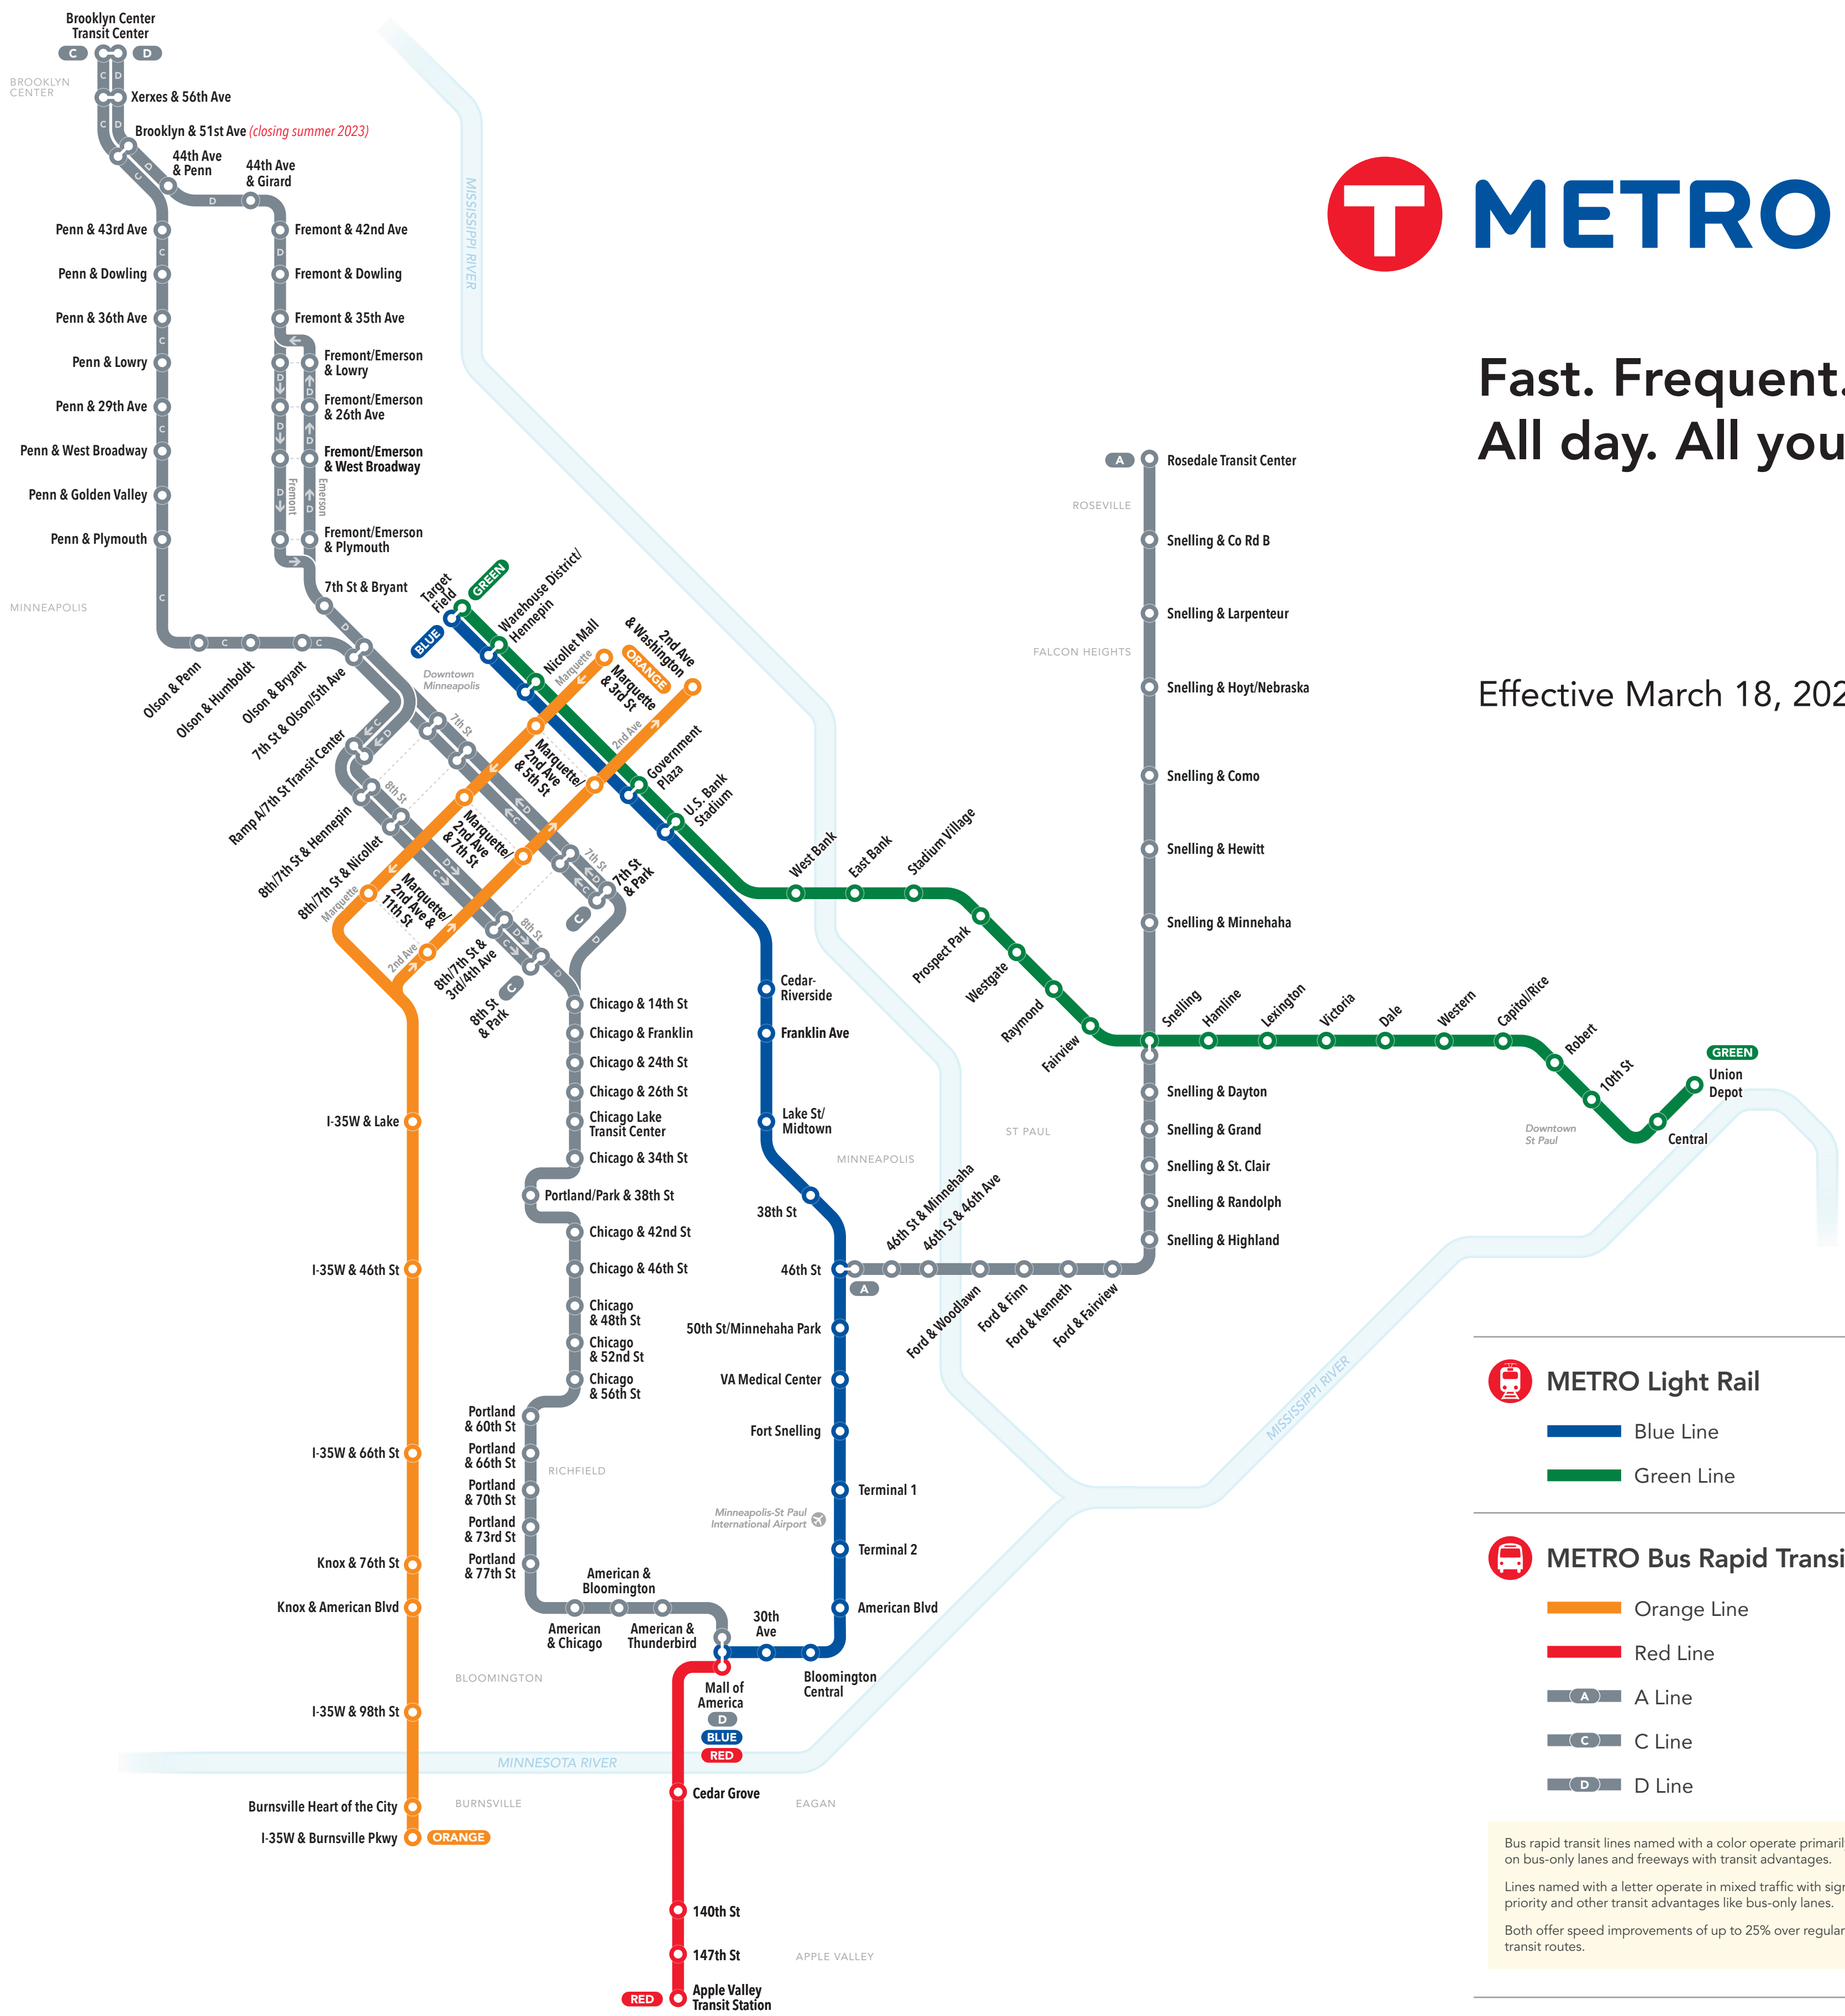

Fast. Frequent.  
All day. All yours.

Effective March 18, 2023

**METRO Light Rail**

- Blue Line
- Green Line

**METRO Bus Rapid Transit**

- Orange Line
- Red Line
- A Line
- C Line
- D Line

Bus rapid transit lines named with a color operate primarily on bus-only lanes and freeways with transit advantages.

Lines named with a letter operate in mixed traffic with signal priority and other transit advantages like bus-only lanes.

Both offer speed improvements of up to 25% over regular transit routes.

Station