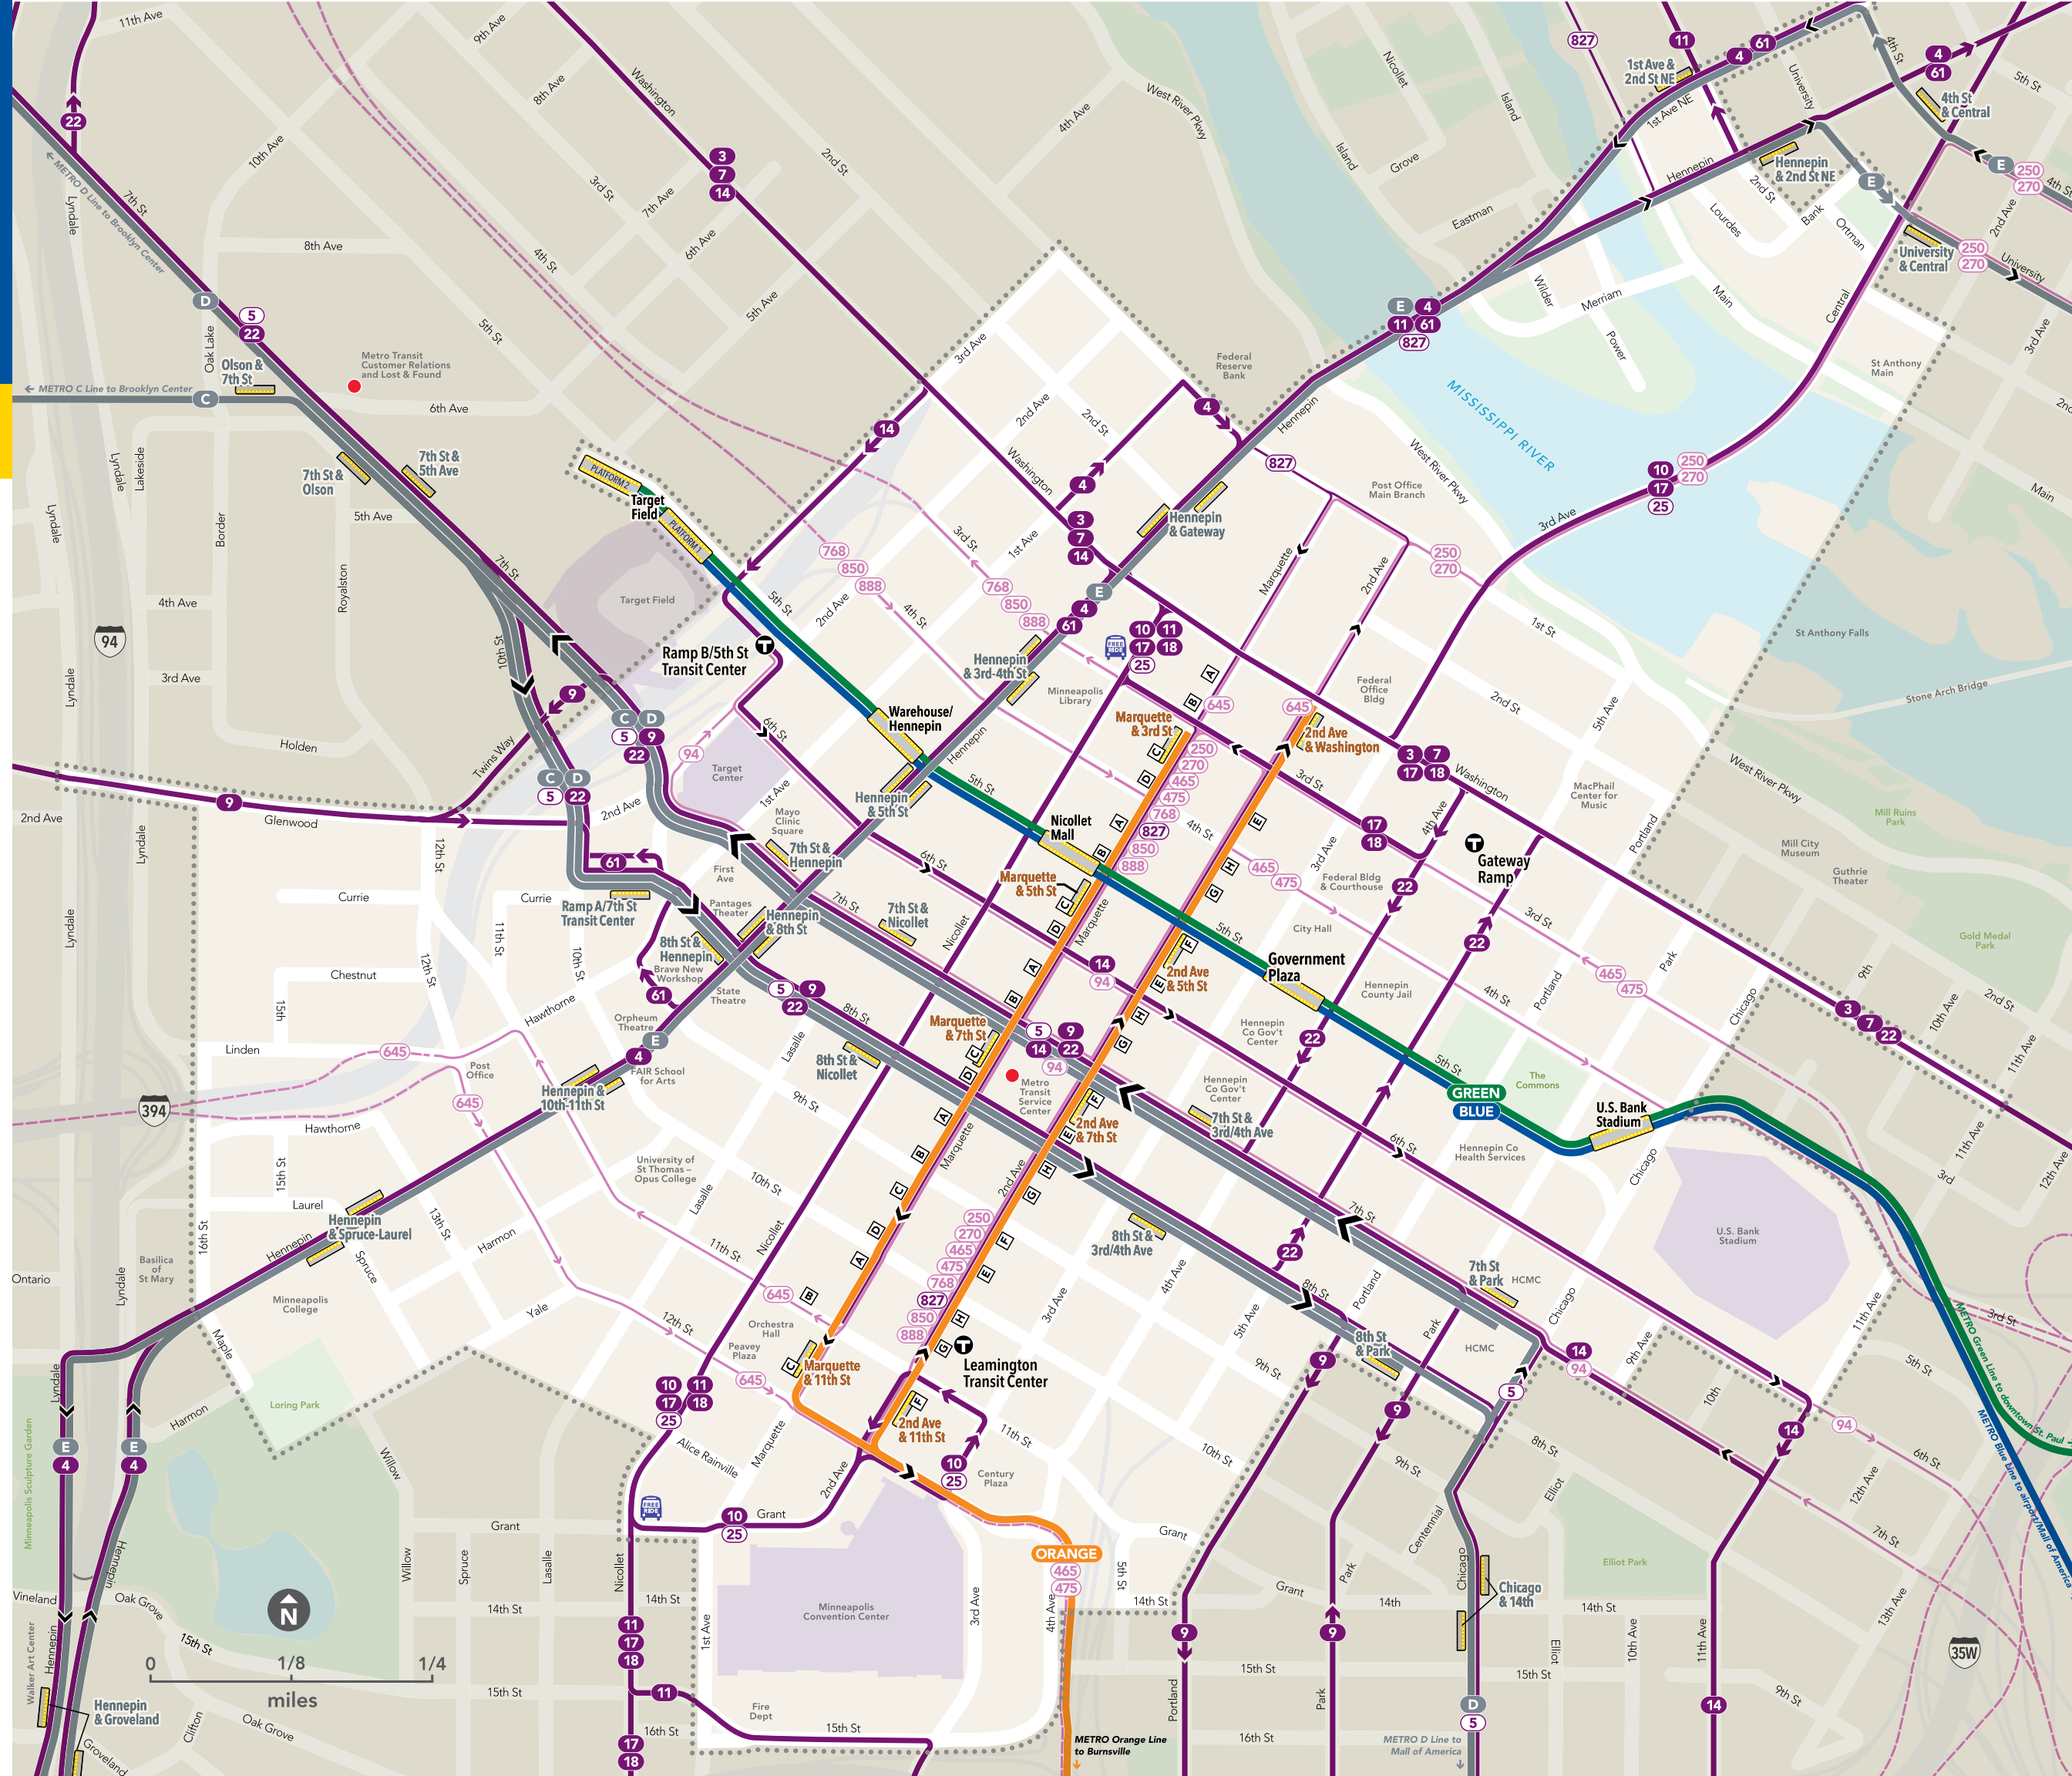

## Downtown Map Legend

- Downtown Zone Limit**  
Ride in the Downtown Zone for 50¢ (transfers not available). Board any bus or train going the direction you want to go.
- Frequent Local Buses**  
Serve all stops and operate at least every 30 min. during middays on weekdays, more often during rush hours. Evening and weekend service may be less frequent.
- All-Day Local Buses**  
Serve all stops and operate throughout the day but may offer less frequent service.
- All-Day Express Buses**  
Limited-stop or non-stop service that operates throughout the day on weekdays but may offer less frequent service.
- METRO Blue Line**  
Trains stop at all stations shown.
- METRO Green Line**  
Trains stop at all stations shown.
- METRO C Line, D Line, and E Line**  
Buses stop at stations on demand.
- METRO Orange Line**  
Trains stop at all stations shown.
- Station Platform**
- Transit Center/Station**
- Transit Service Center**  
Get passes, route information and other transit help.
- Lettered Stop**  
Express buses serve these stops on Marquette and 2nd avenues.
- Free Rides**  
Look for buses marked "Free Ride" between the Convention Center and 3rd Street in Minneapolis.

## Downtown map show routes operating all day.

For routes that operate primarily during rush hours, refer to the chart below.

Letters next to street names indicate which stops these buses serve along Marquette and 2nd avenues.