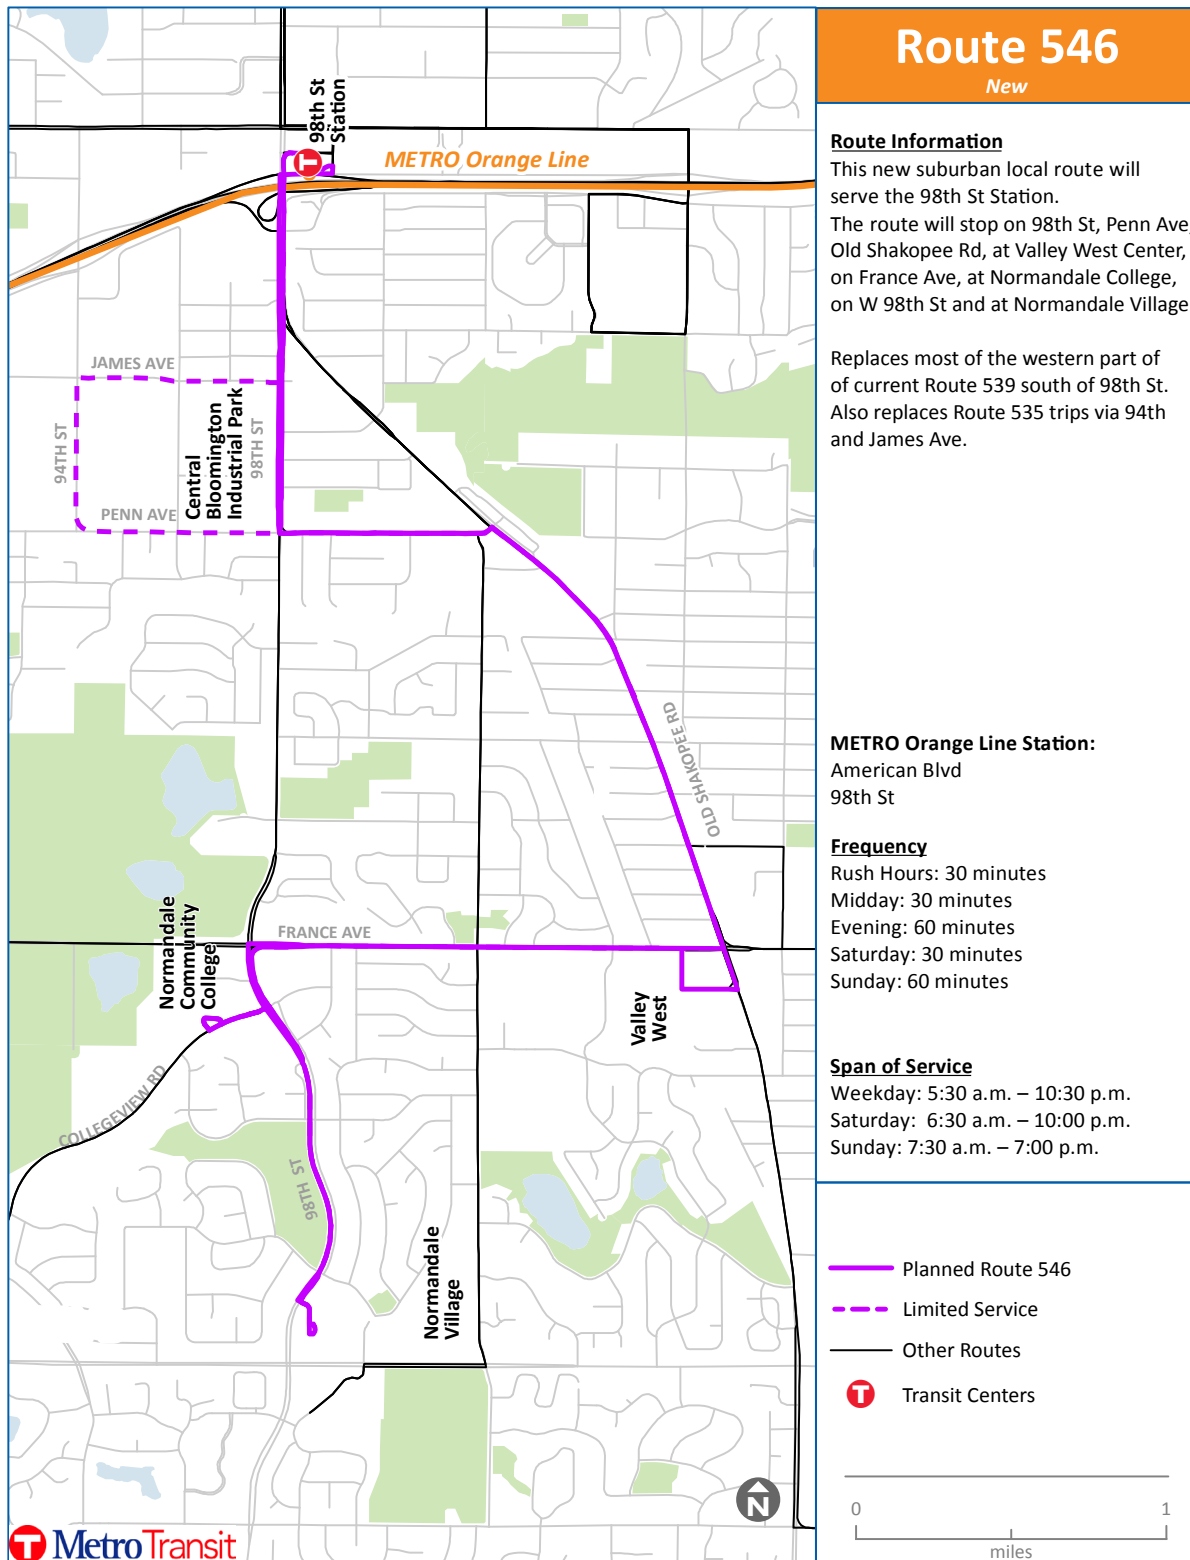

Map 12. Route 546 – 98th St – Penn Ave - Old Shakopee Rd – Valley West – France – Normandale College, Village

Route 546

New

Route Information

This new suburban local route will serve the 98th St Station.

The route will stop on 98th St, Penn Ave, Old Shakopee Rd, at Valley West Center, on France Ave, at Normandale College, on W 98th St and at Normandale Village.

Replaces most of the western part of current Route 539 south of 98th St. Also replaces Route 535 trips via 94th and James Ave.

METRO Orange Line Station:

American Blvd
98th St

Frequency

Rush Hours: 30 minutes
Midday: 30 minutes
Evening: 60 minutes
Saturday: 30 minutes
Sunday: 60 minutes

Span of Service

Weekday: 5:30 a.m. – 10:30 p.m.
Saturday: 6:30 a.m. – 10:00 p.m.
Sunday: 7:30 a.m. – 7:00 p.m.

— Planned Route 546

- - - Limited Service

— Other Routes

T Transit Centers