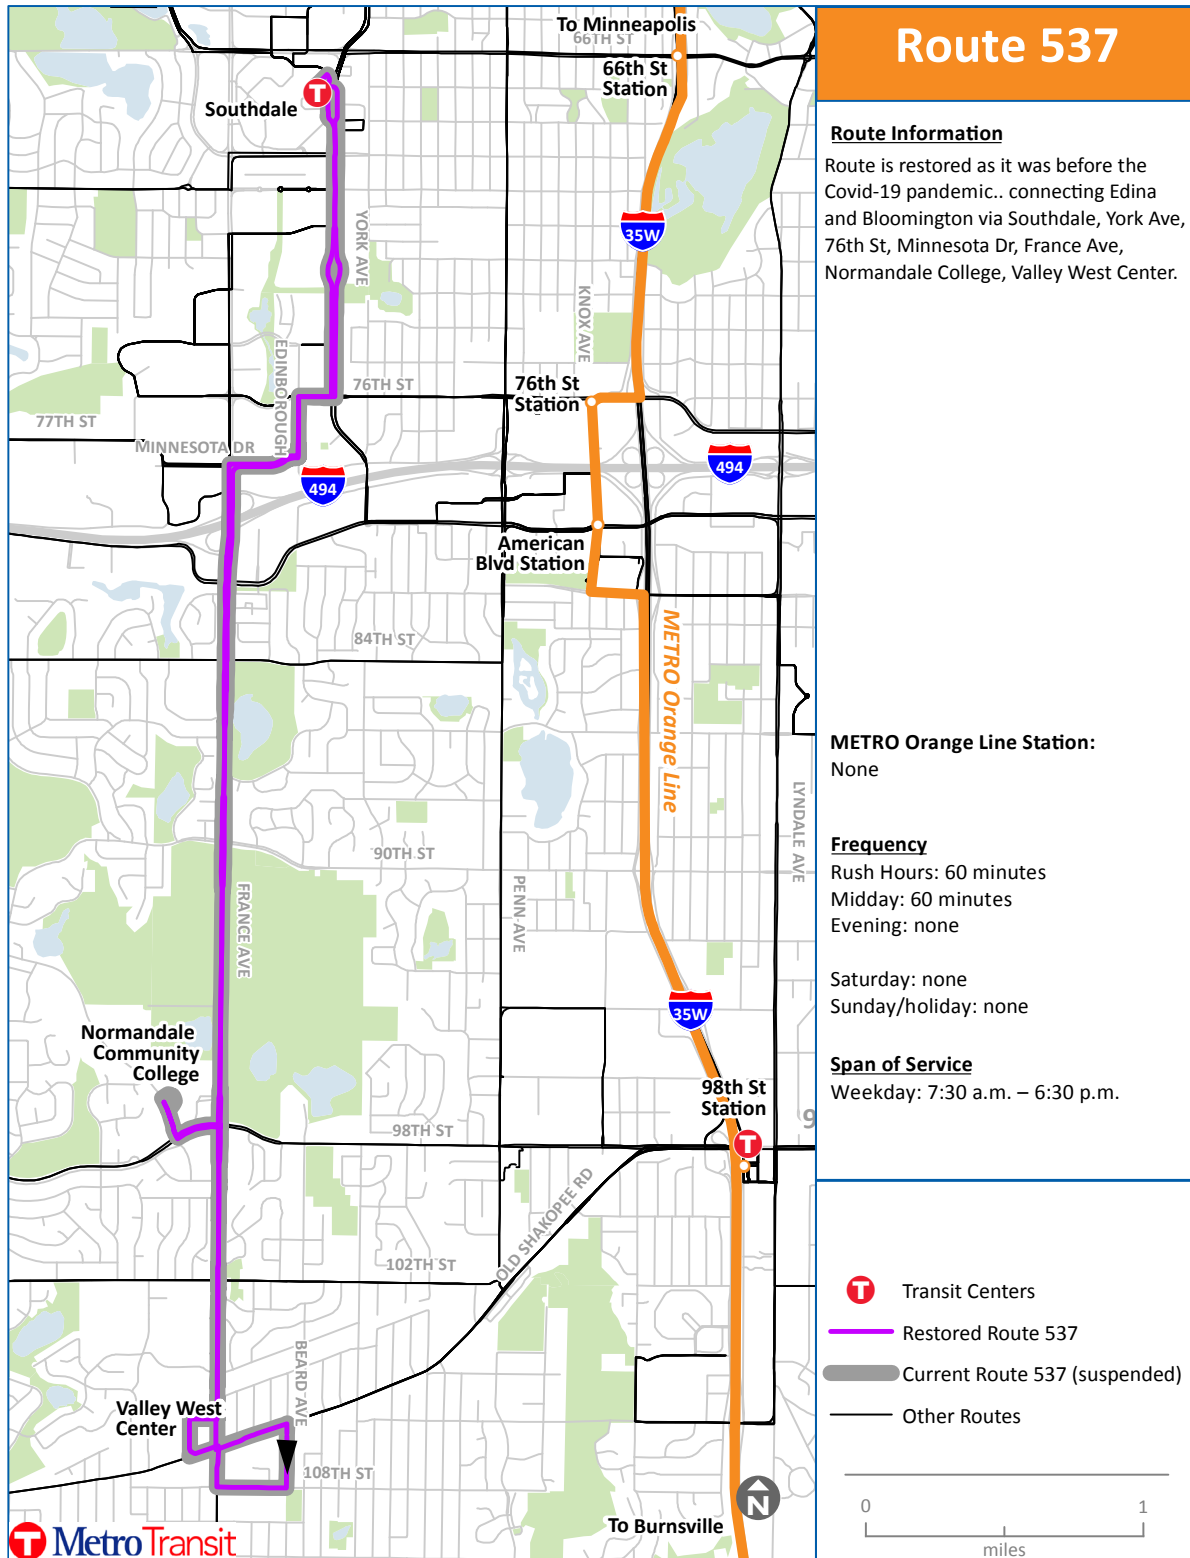

Map 7. Route 537 – Southdale – York Ave – France Ave S – Normandale College – Valley West

## Route 537

### Route Information

Route is restored as it was before the Covid-19 pandemic.. connecting Edina and Bloomington via Southdale, York Ave, 76th St, Minnesota Dr, France Ave, Normandale College, Valley West Center.

### Span of Service

Weekday: 7:30 a.m. – 6:30 p.m.

-  Transit Centers
-  Restored Route 537
-  Current Route 537 (suspended)
-  Other Routes