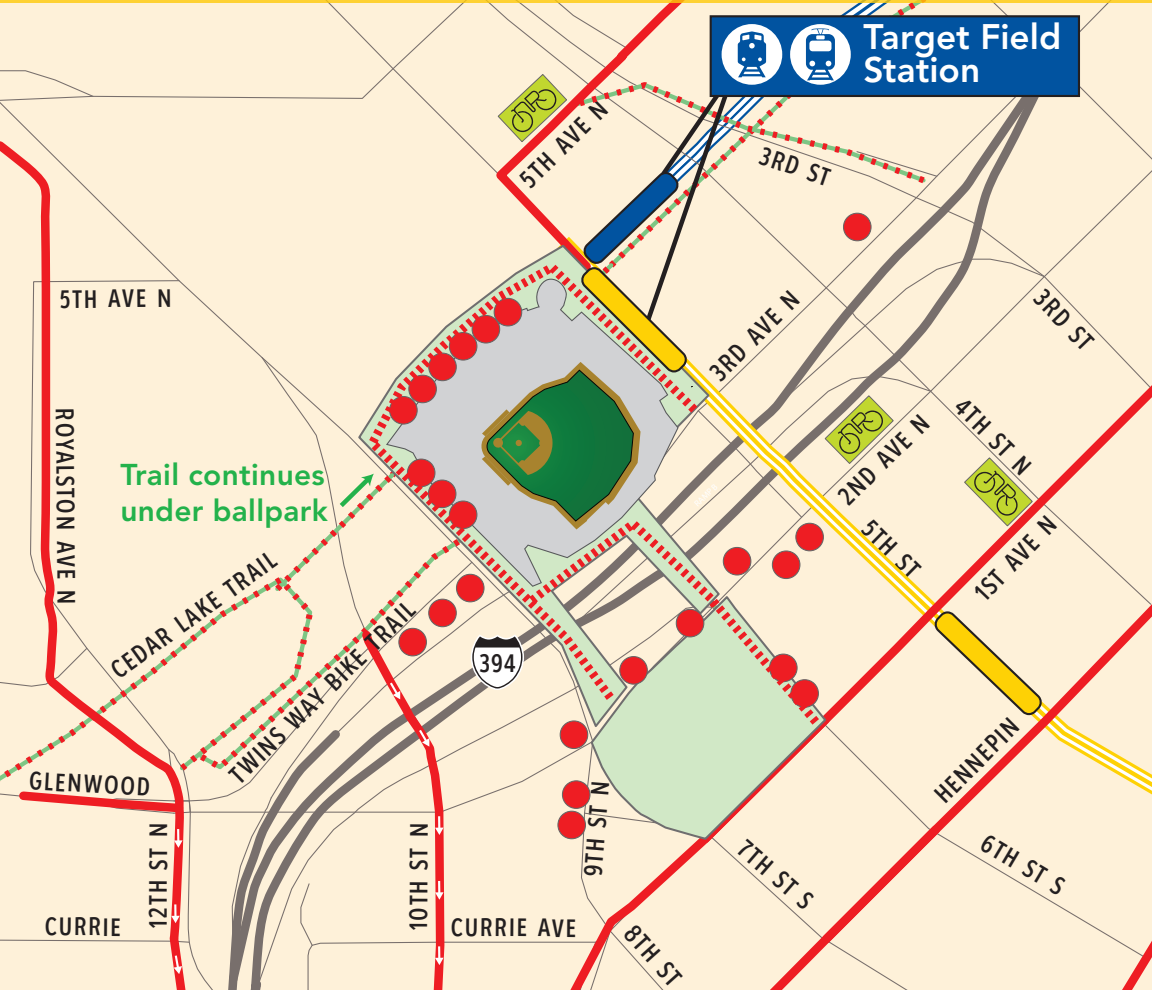

# TARGET FIELD

## LEGEND

-  Northstar Rail
-  Recommended bike route\*
-  Bike trail
-  Sidewalk (walk bikes)
-  Nice Ride Station
-  Bike Parking
-  Hiawatha Light Rail
-  Light Rail Station

## SCALE

\* Routes recommended by Bikeeverywhere