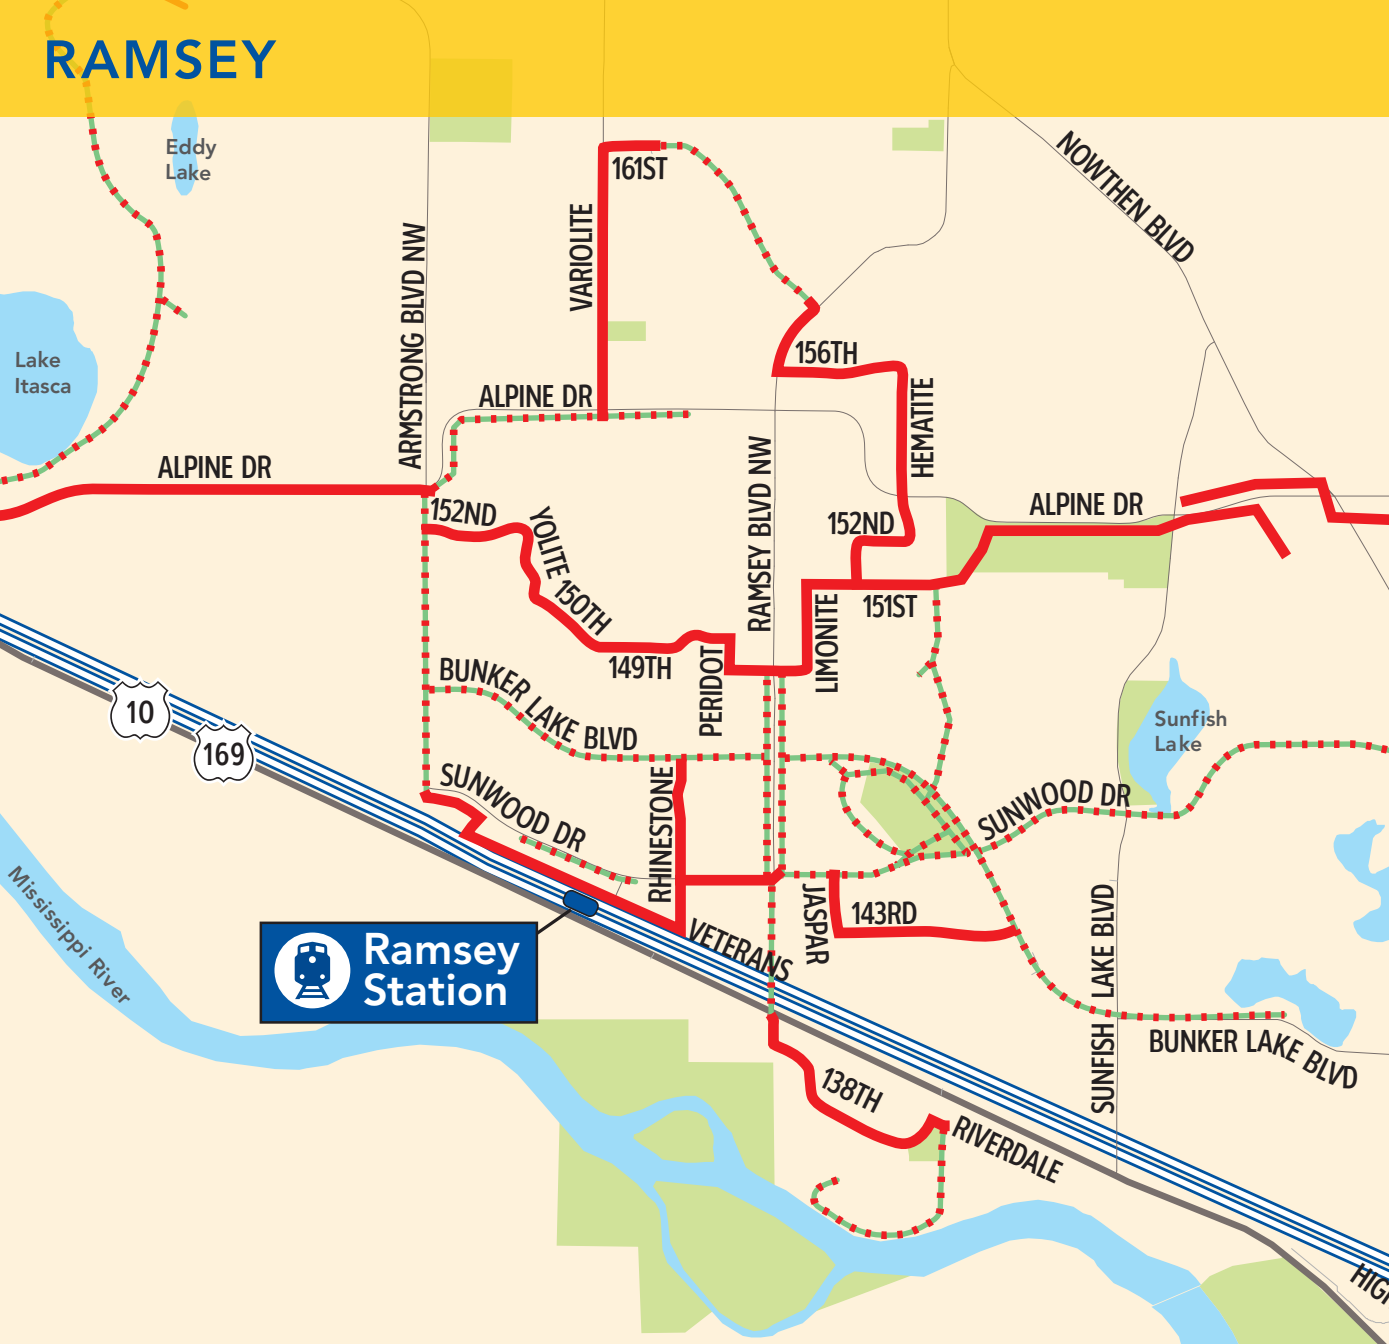

RAMSEY

LEGEND

Northstar Rail

Recommended bike route*

Bike trail

SCALE

* Routes recommended by Bikeeverywhere.com