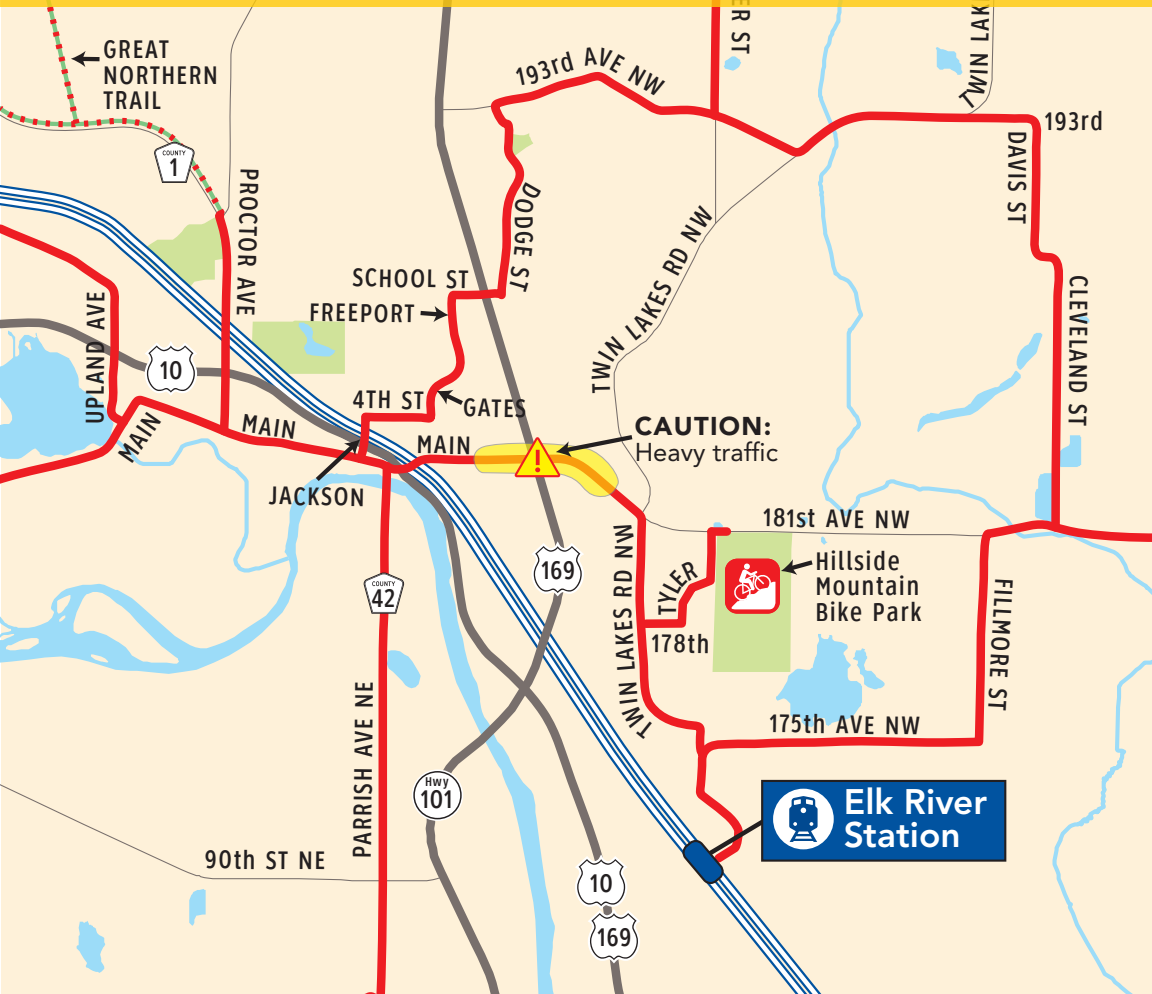

# ELK RIVER

## LEGEND

-  Northstar Rail
-  Recommended bike route\*
-  Bike trail

## SCALE

\* Routes recommended by Bikeeverywhere