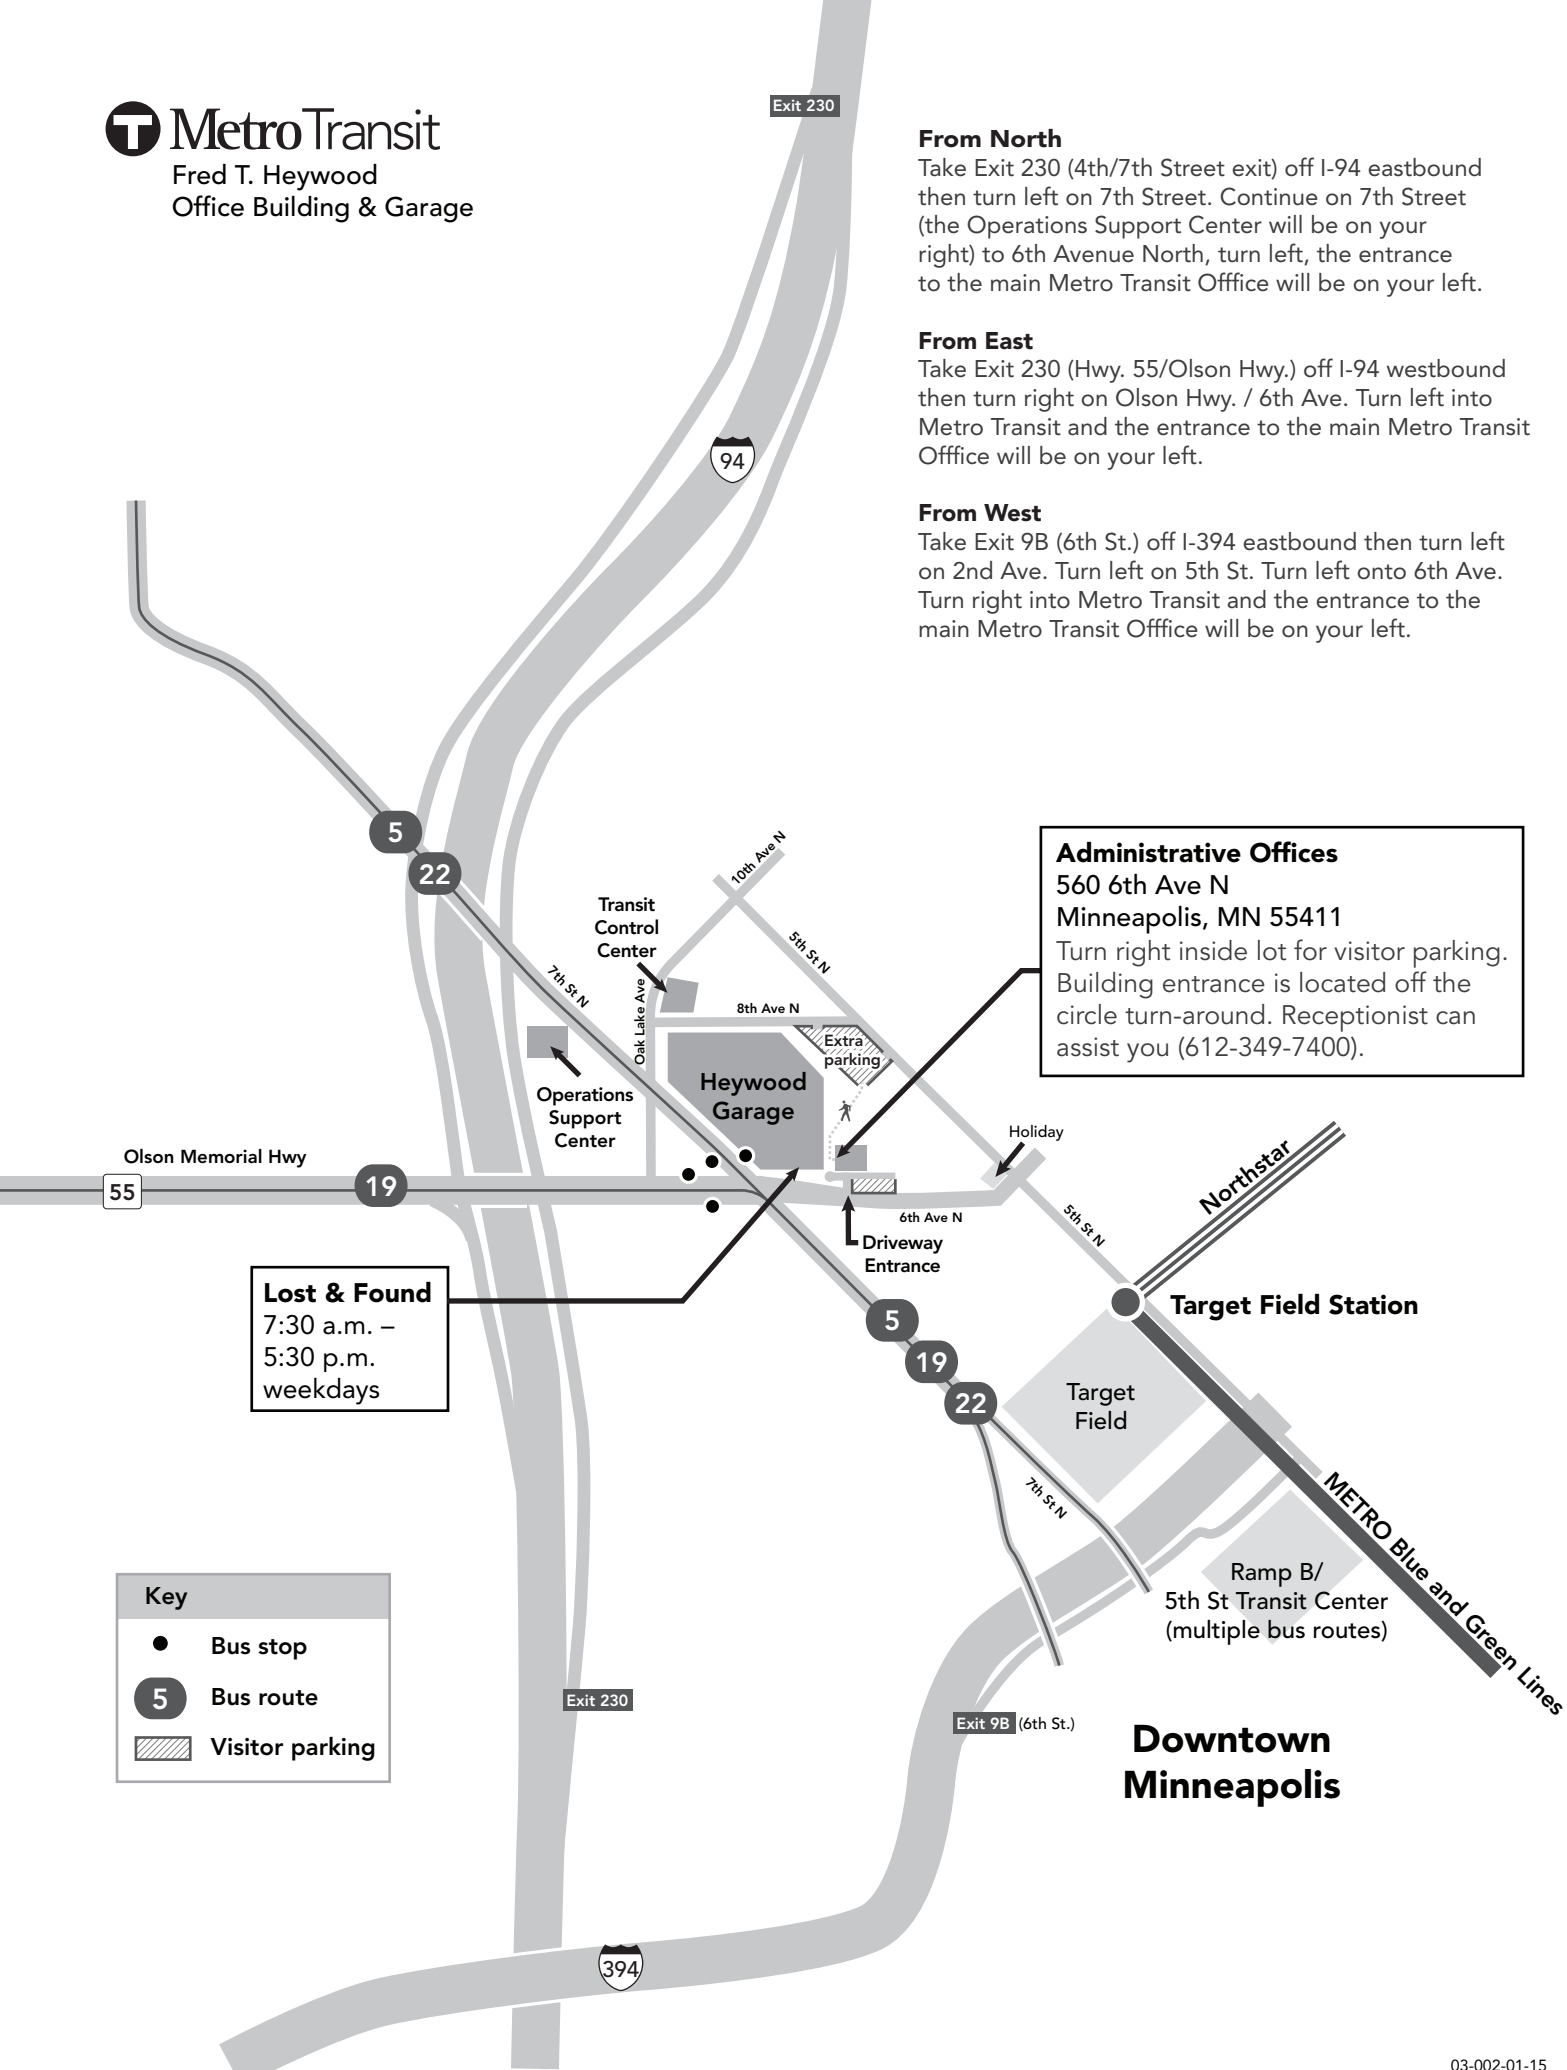

From North

Take Exit 230 (4th/7th Street exit) off I-94 eastbound then turn left on 7th Street. Continue on 7th Street (the Operations Support Center will be on your right) to 6th Avenue North, turn left, the entrance to the main Metro Transit Office will be on your left.

From East

Take Exit 230 (Hwy. 55/Olson Hwy.) off I-94 westbound then turn right on Olson Hwy. / 6th Ave. Turn left into Metro Transit and the entrance to the main Metro Transit Office will be on your left.

From West

Take Exit 9B (6th St.) off I-394 eastbound then turn left on 2nd Ave. Turn left on 5th St. Turn left onto 6th Ave. Turn right into Metro Transit and the entrance to the main Metro Transit Office will be on your left.

Lost & Found
 7:30 a.m. –
 5:30 p.m.
 weekdays

Key

- Bus stop
- 5 Bus route
- ▨ Visitor parking

**Downtown
 Minneapolis**