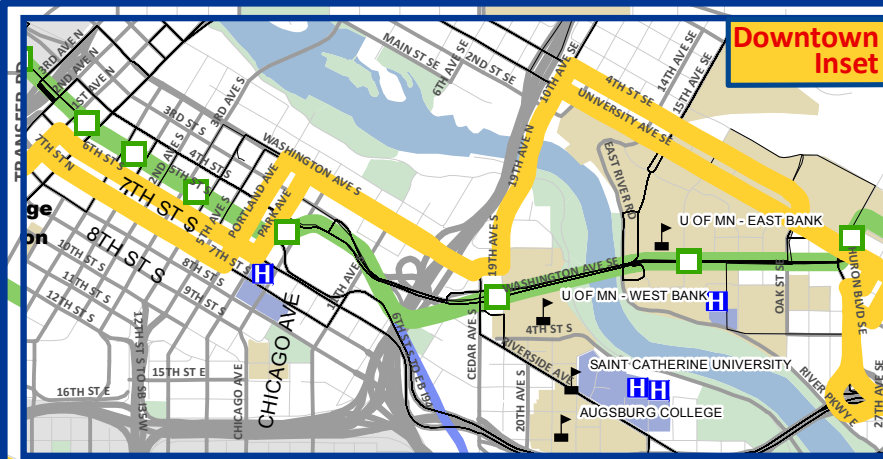

# Route 144

## Route Information:

Route 144 is replaced by Route 84 on Snelling Avenue and the Green Line LRT. Both Route 84 and the Green Line will operate every 10 minutes. The travel time difference between the current Route 144 and the proposed Routes 84 and Green Line for customers traveling to downtown Minneapolis is 4 minutes and to the U of M is 8 minutes.

## Legend

-  Current Route 144
-  Green Line LRT
-  Green Line Station
-  Hospital