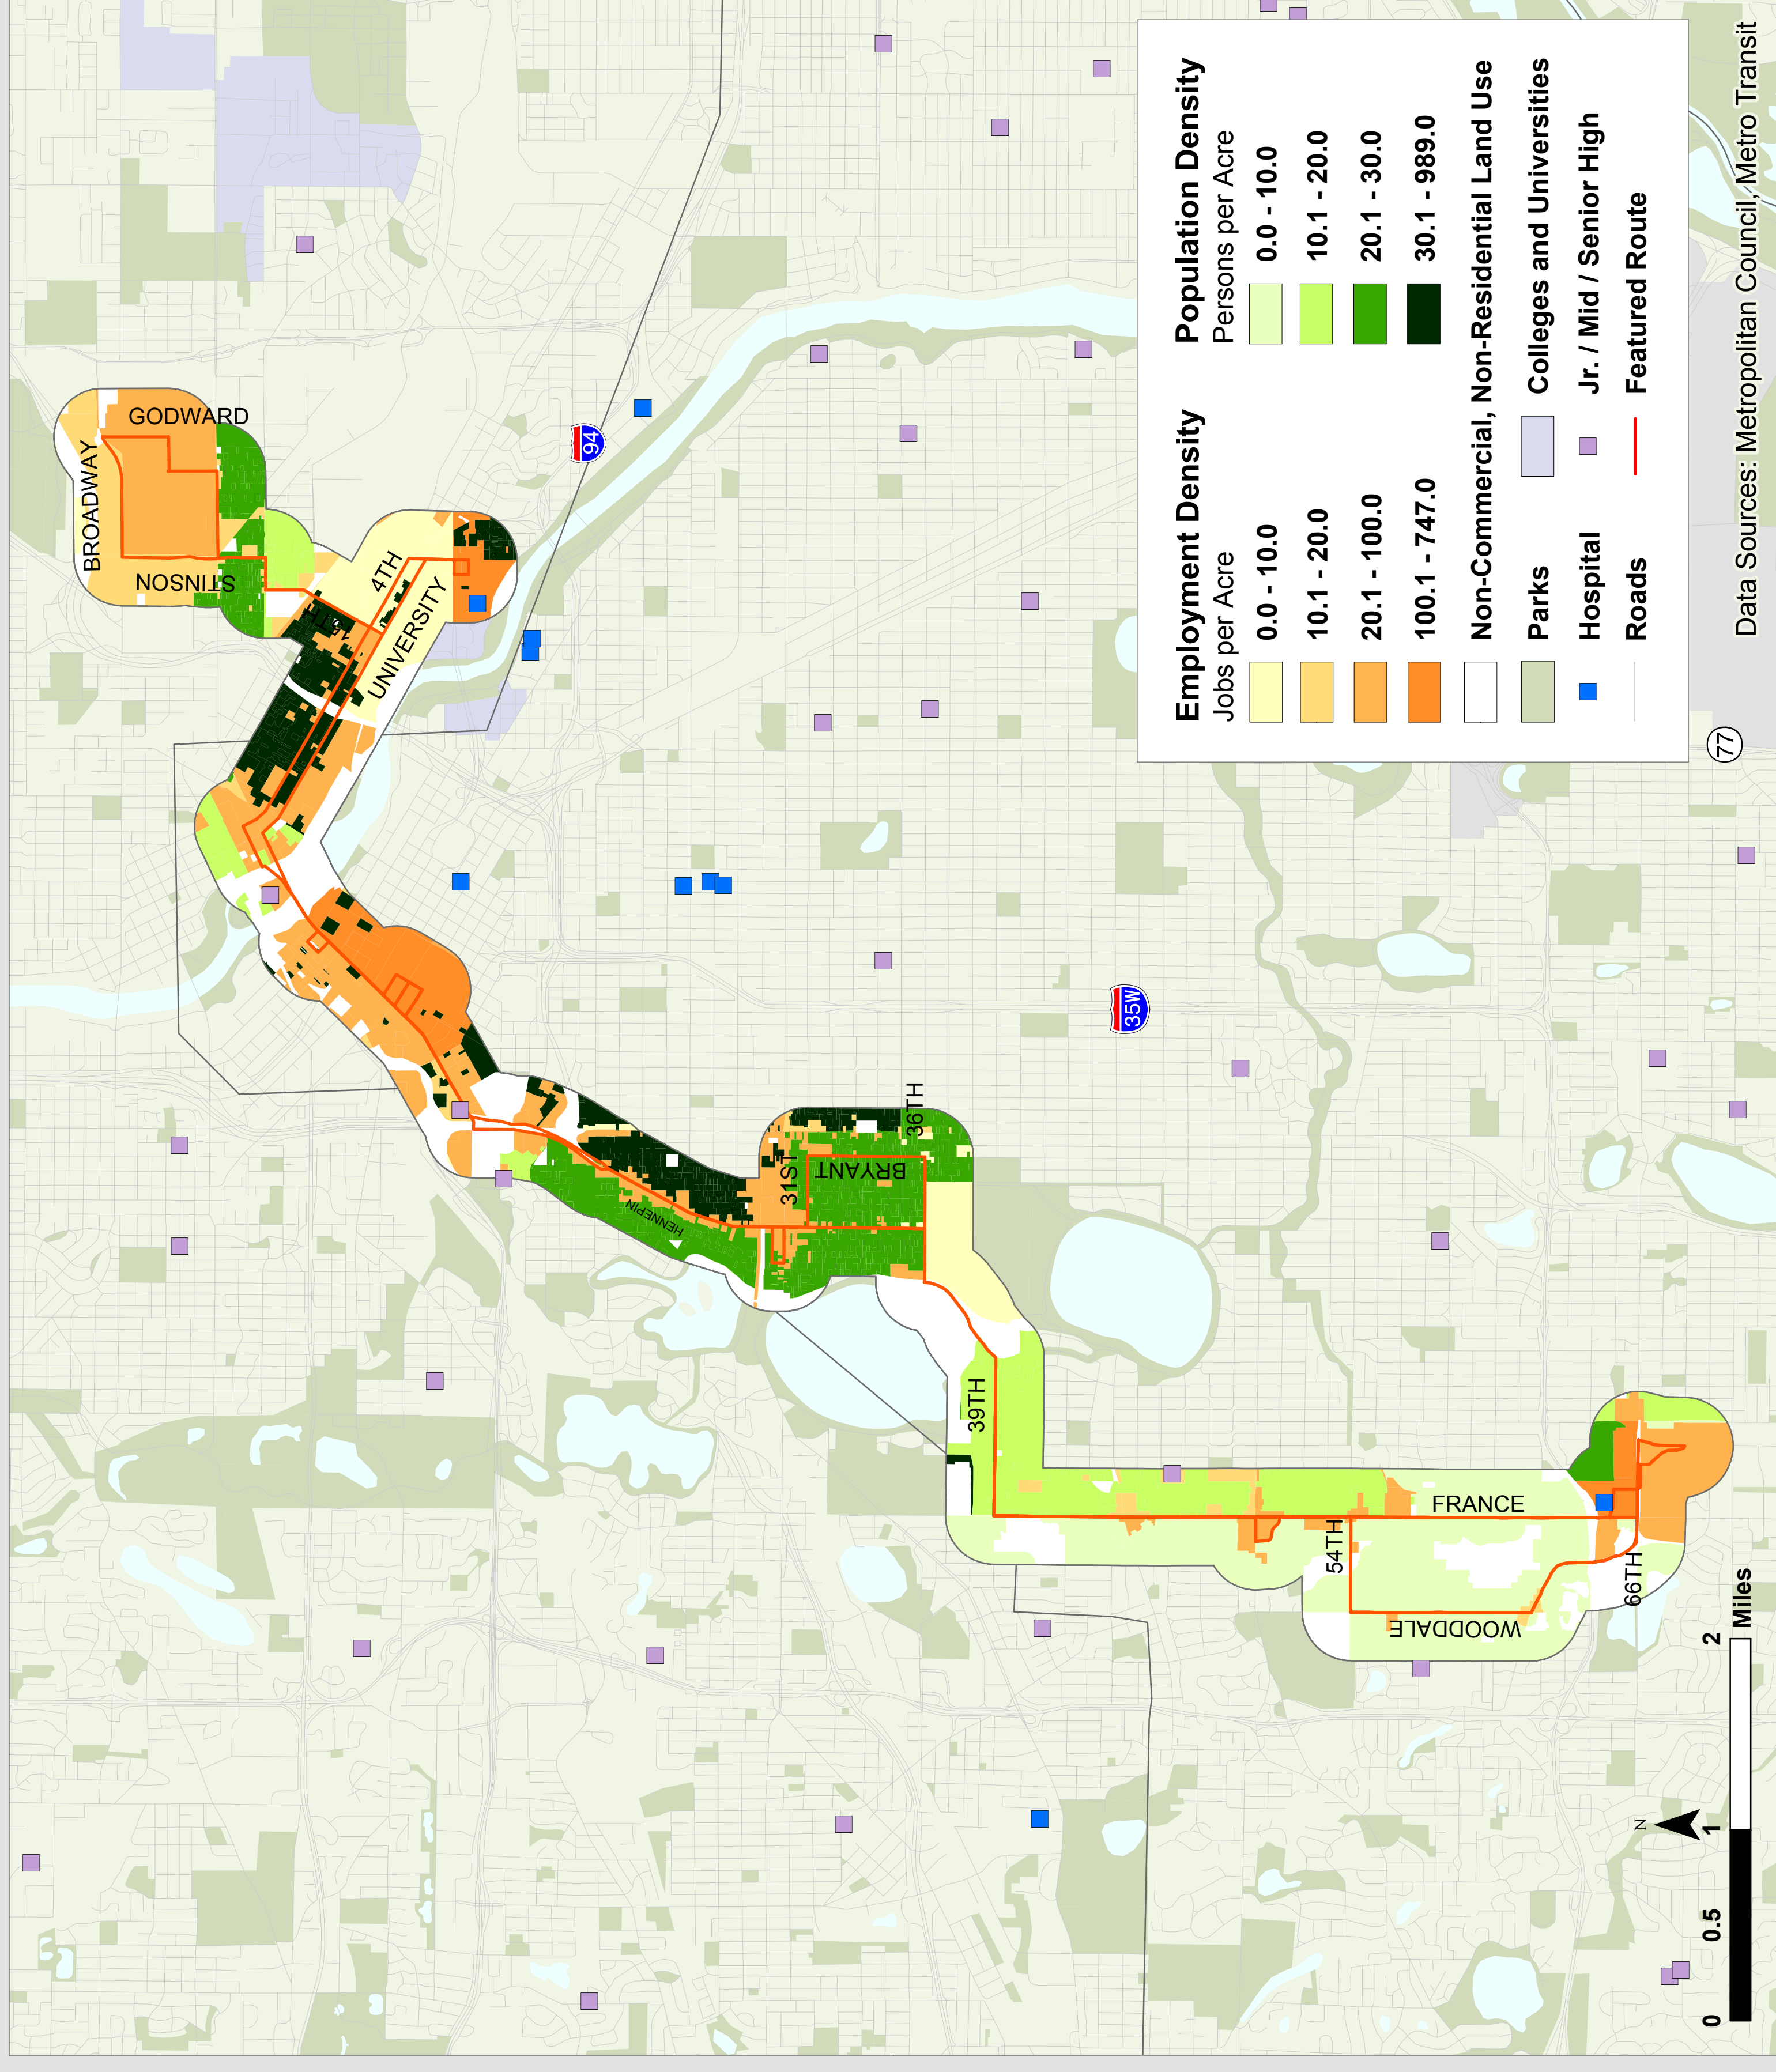

# Route 6 -- Como - France

# Metro Transit

## Route Description

Serves France Ave, Hennepin Ave, 4th St SE, and University Ave SE.

## Span of Service

	Weekday	Saturday	Sunday
Current	24 hours	24 hours	24 hours