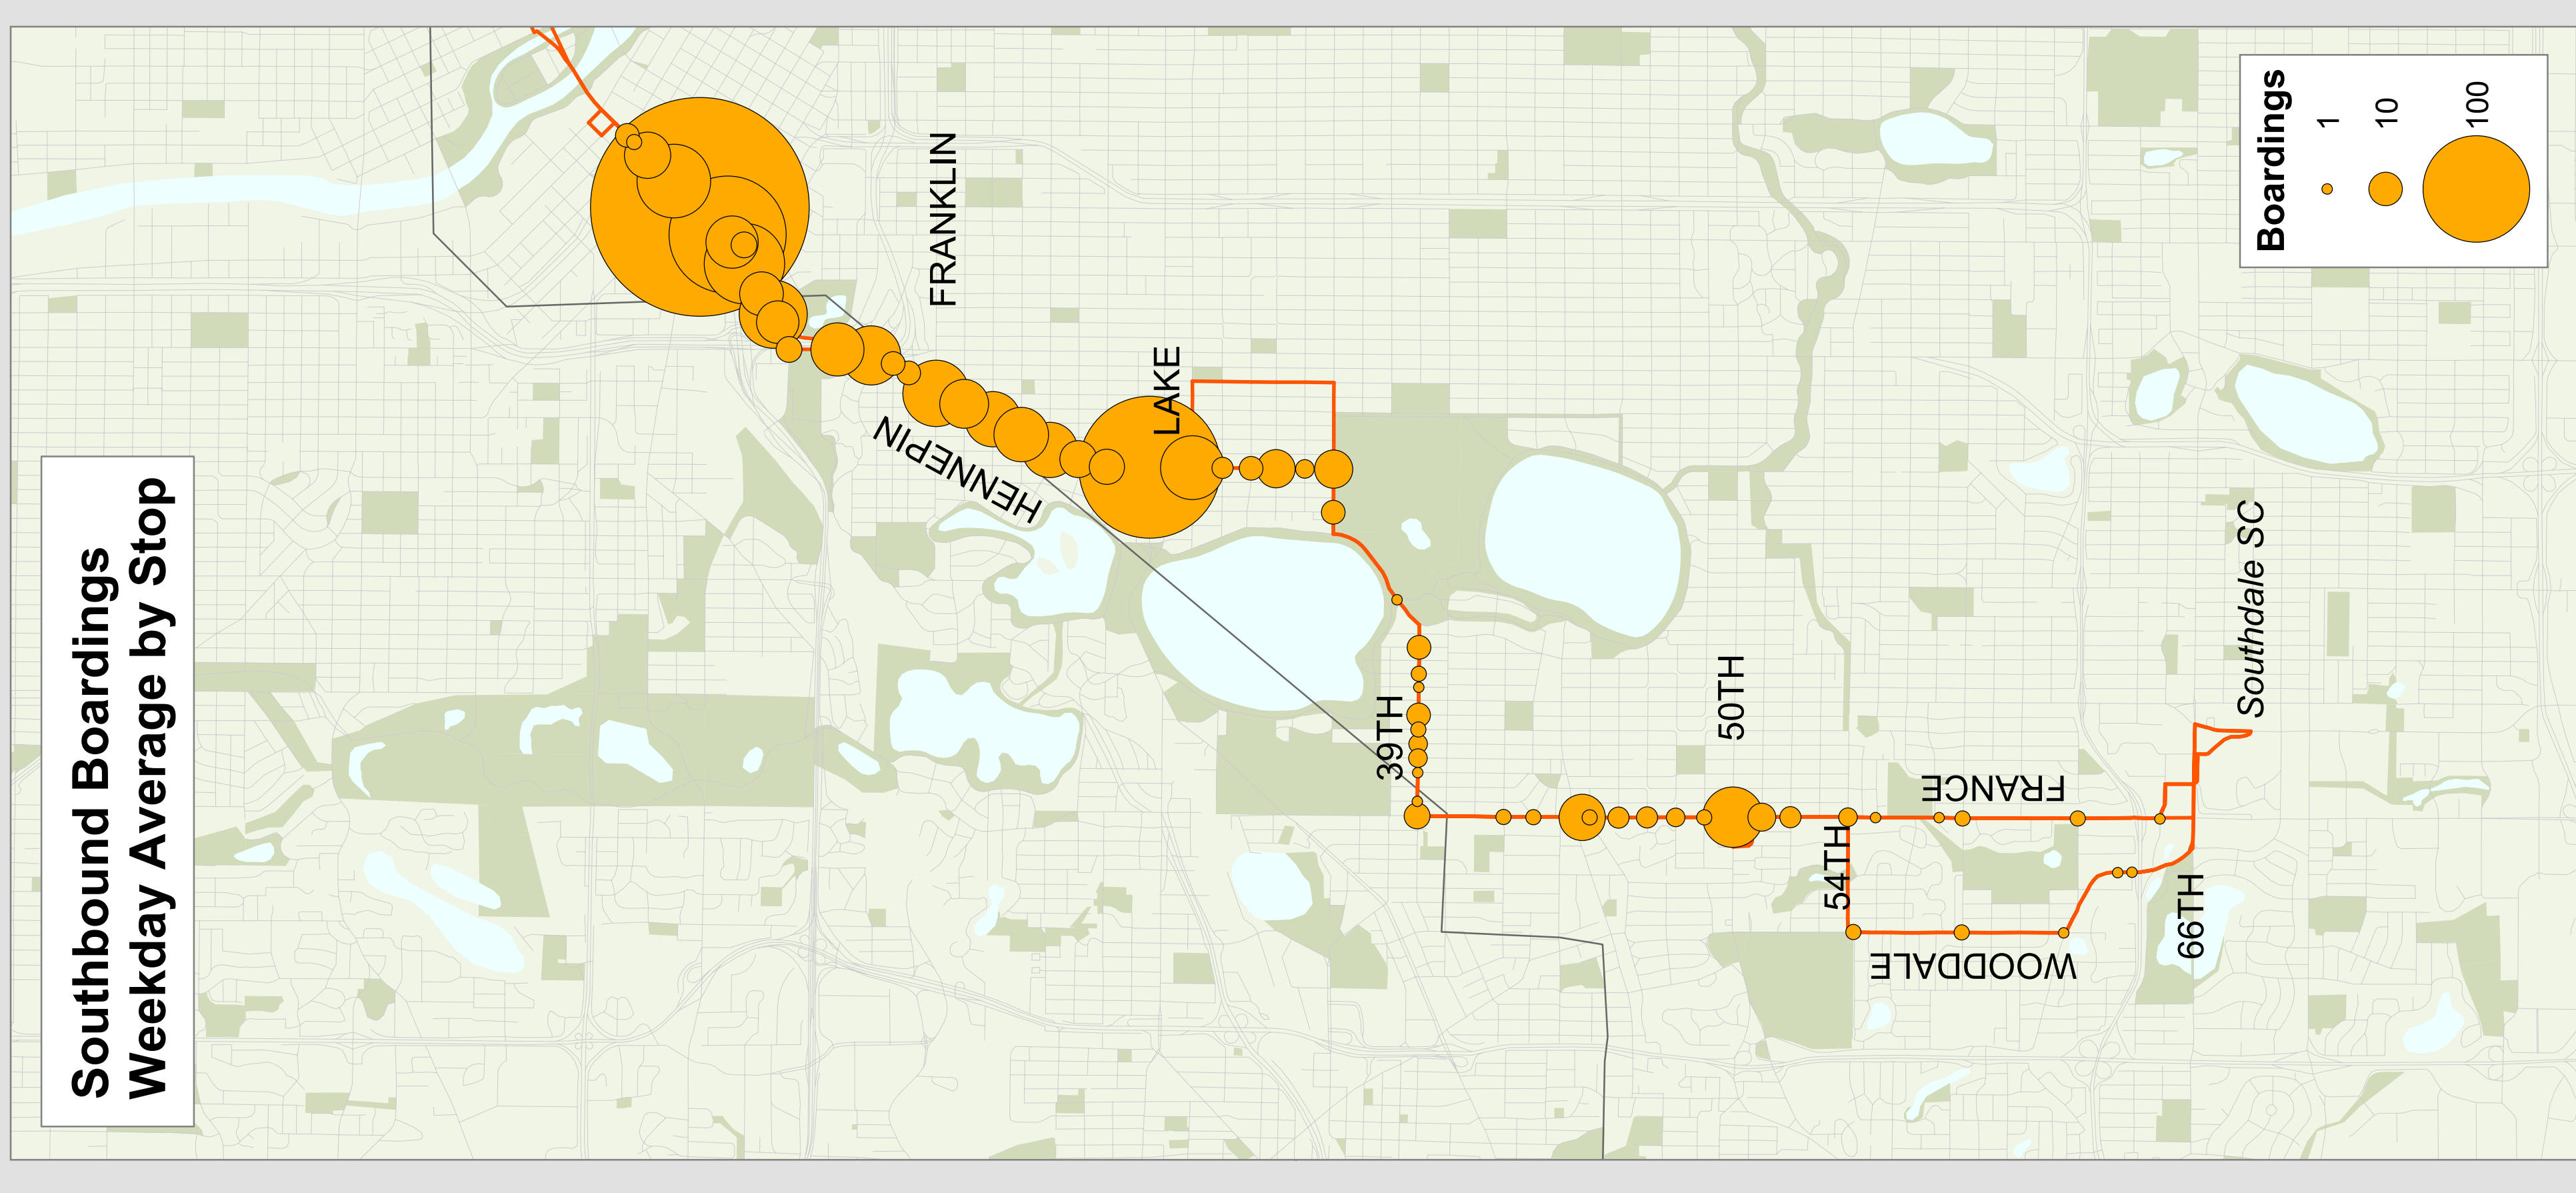

# Route 6 -- Como - France

# Metro Transit

## Route Description

Serves France Ave, Hennepin Ave, 4th St SE, and University Ave SE.

## Span of Service

	Weekday	Saturday	Sunday
Current	24 hours	24 hours	24 hours