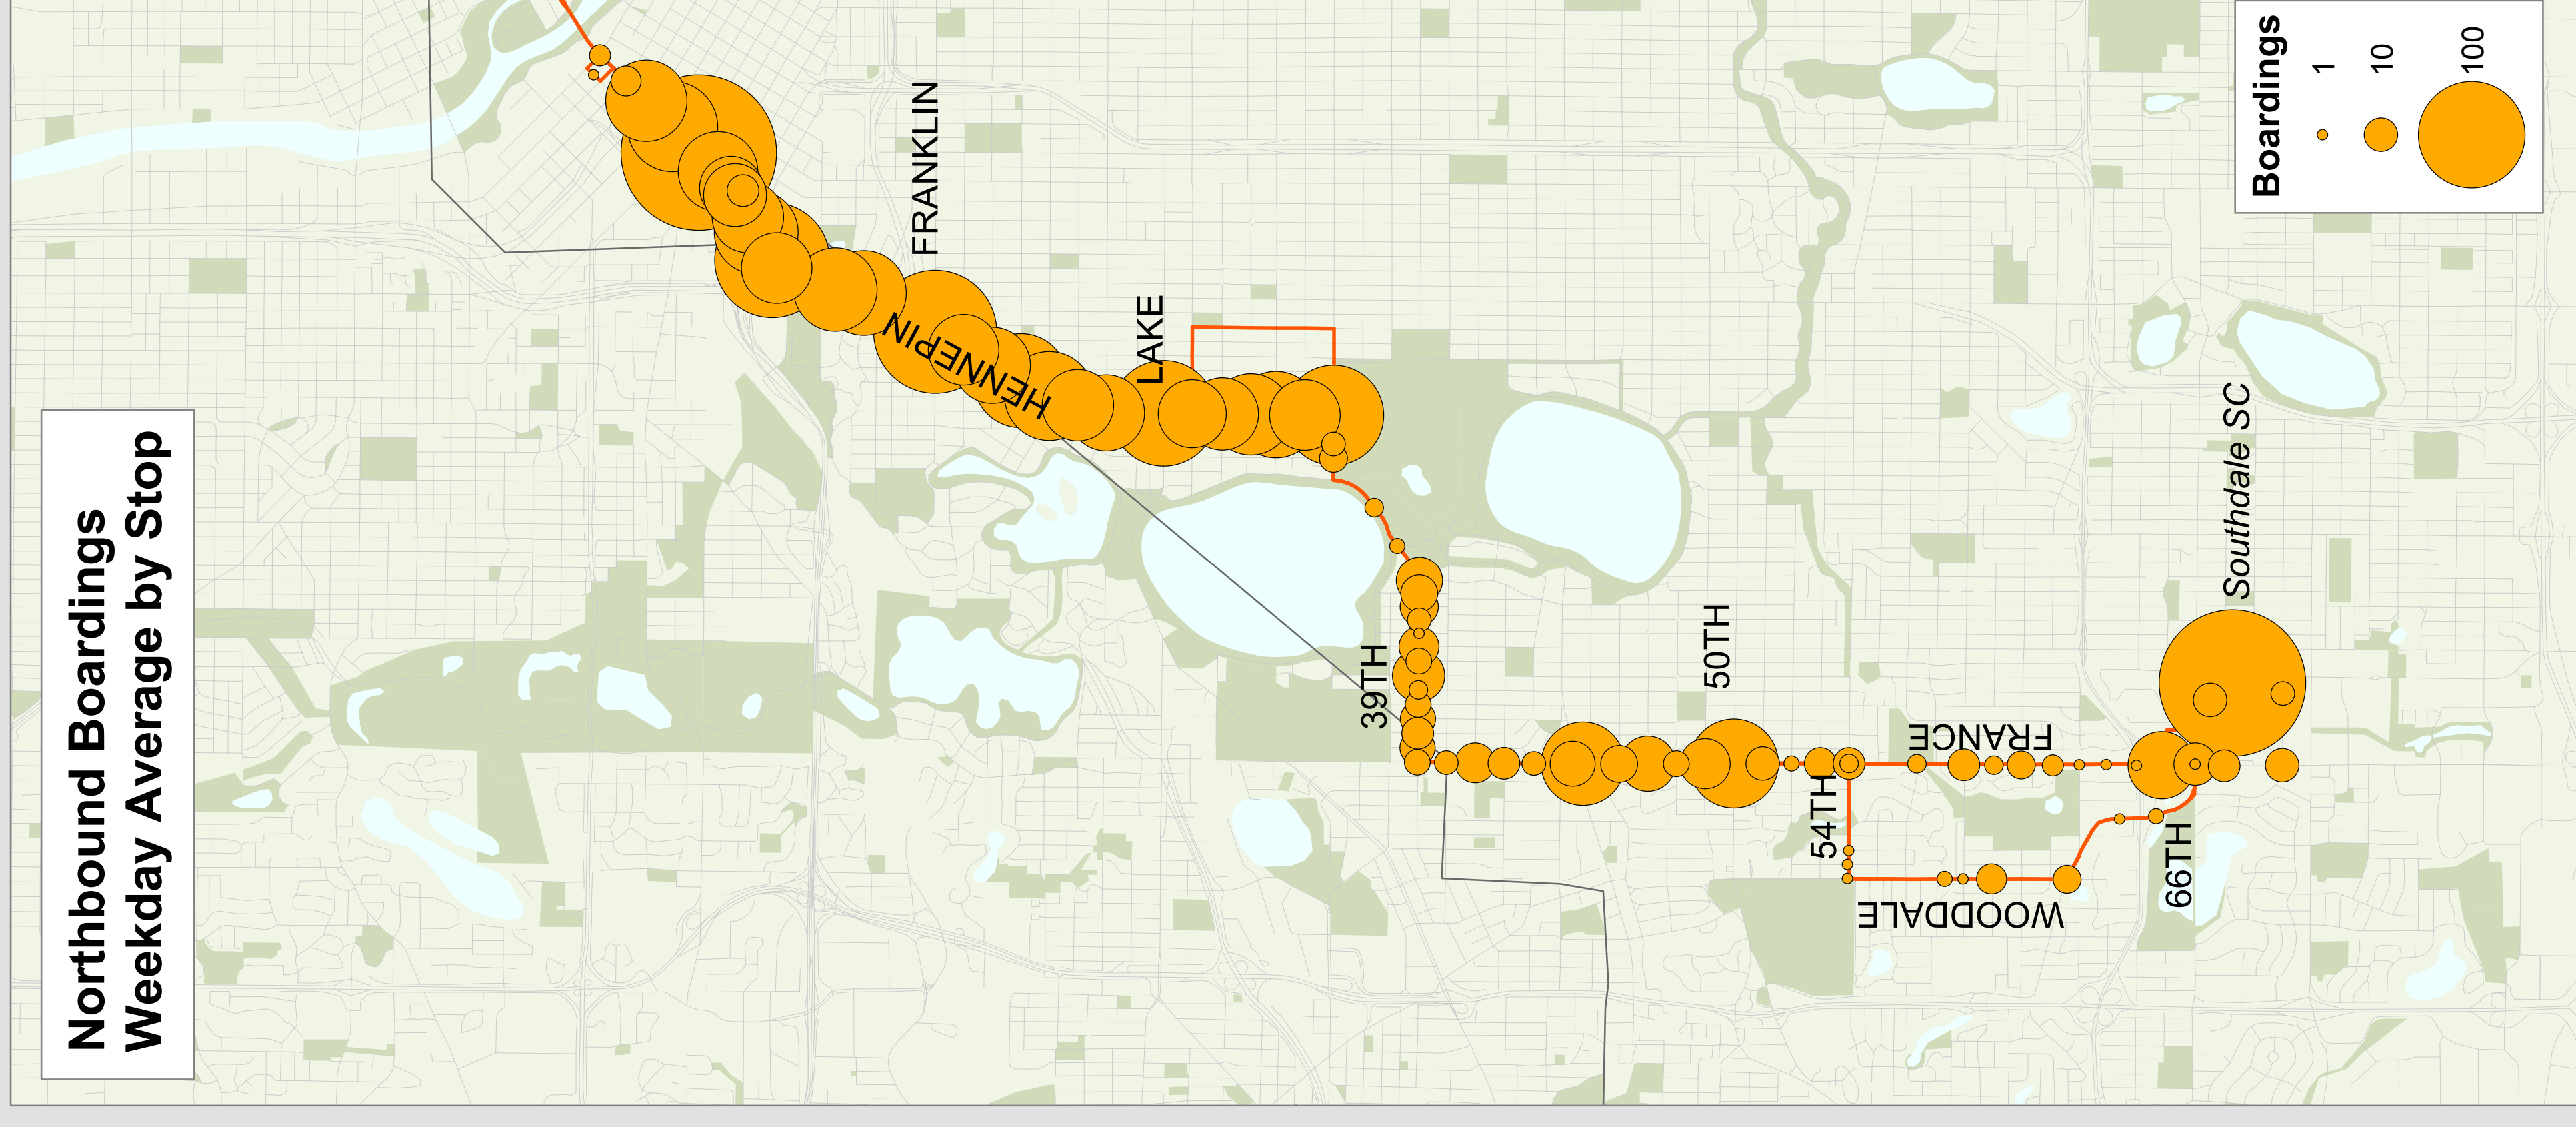

# Route 6 -- Como - France

# Metro Transit

## Route Description

Serves France Ave, Hennepin Ave, 4th St SE, and University Ave SE.

## Span of Service

	Weekday	Saturday	Sunday
Current	24 hours	24 hours	24 hours