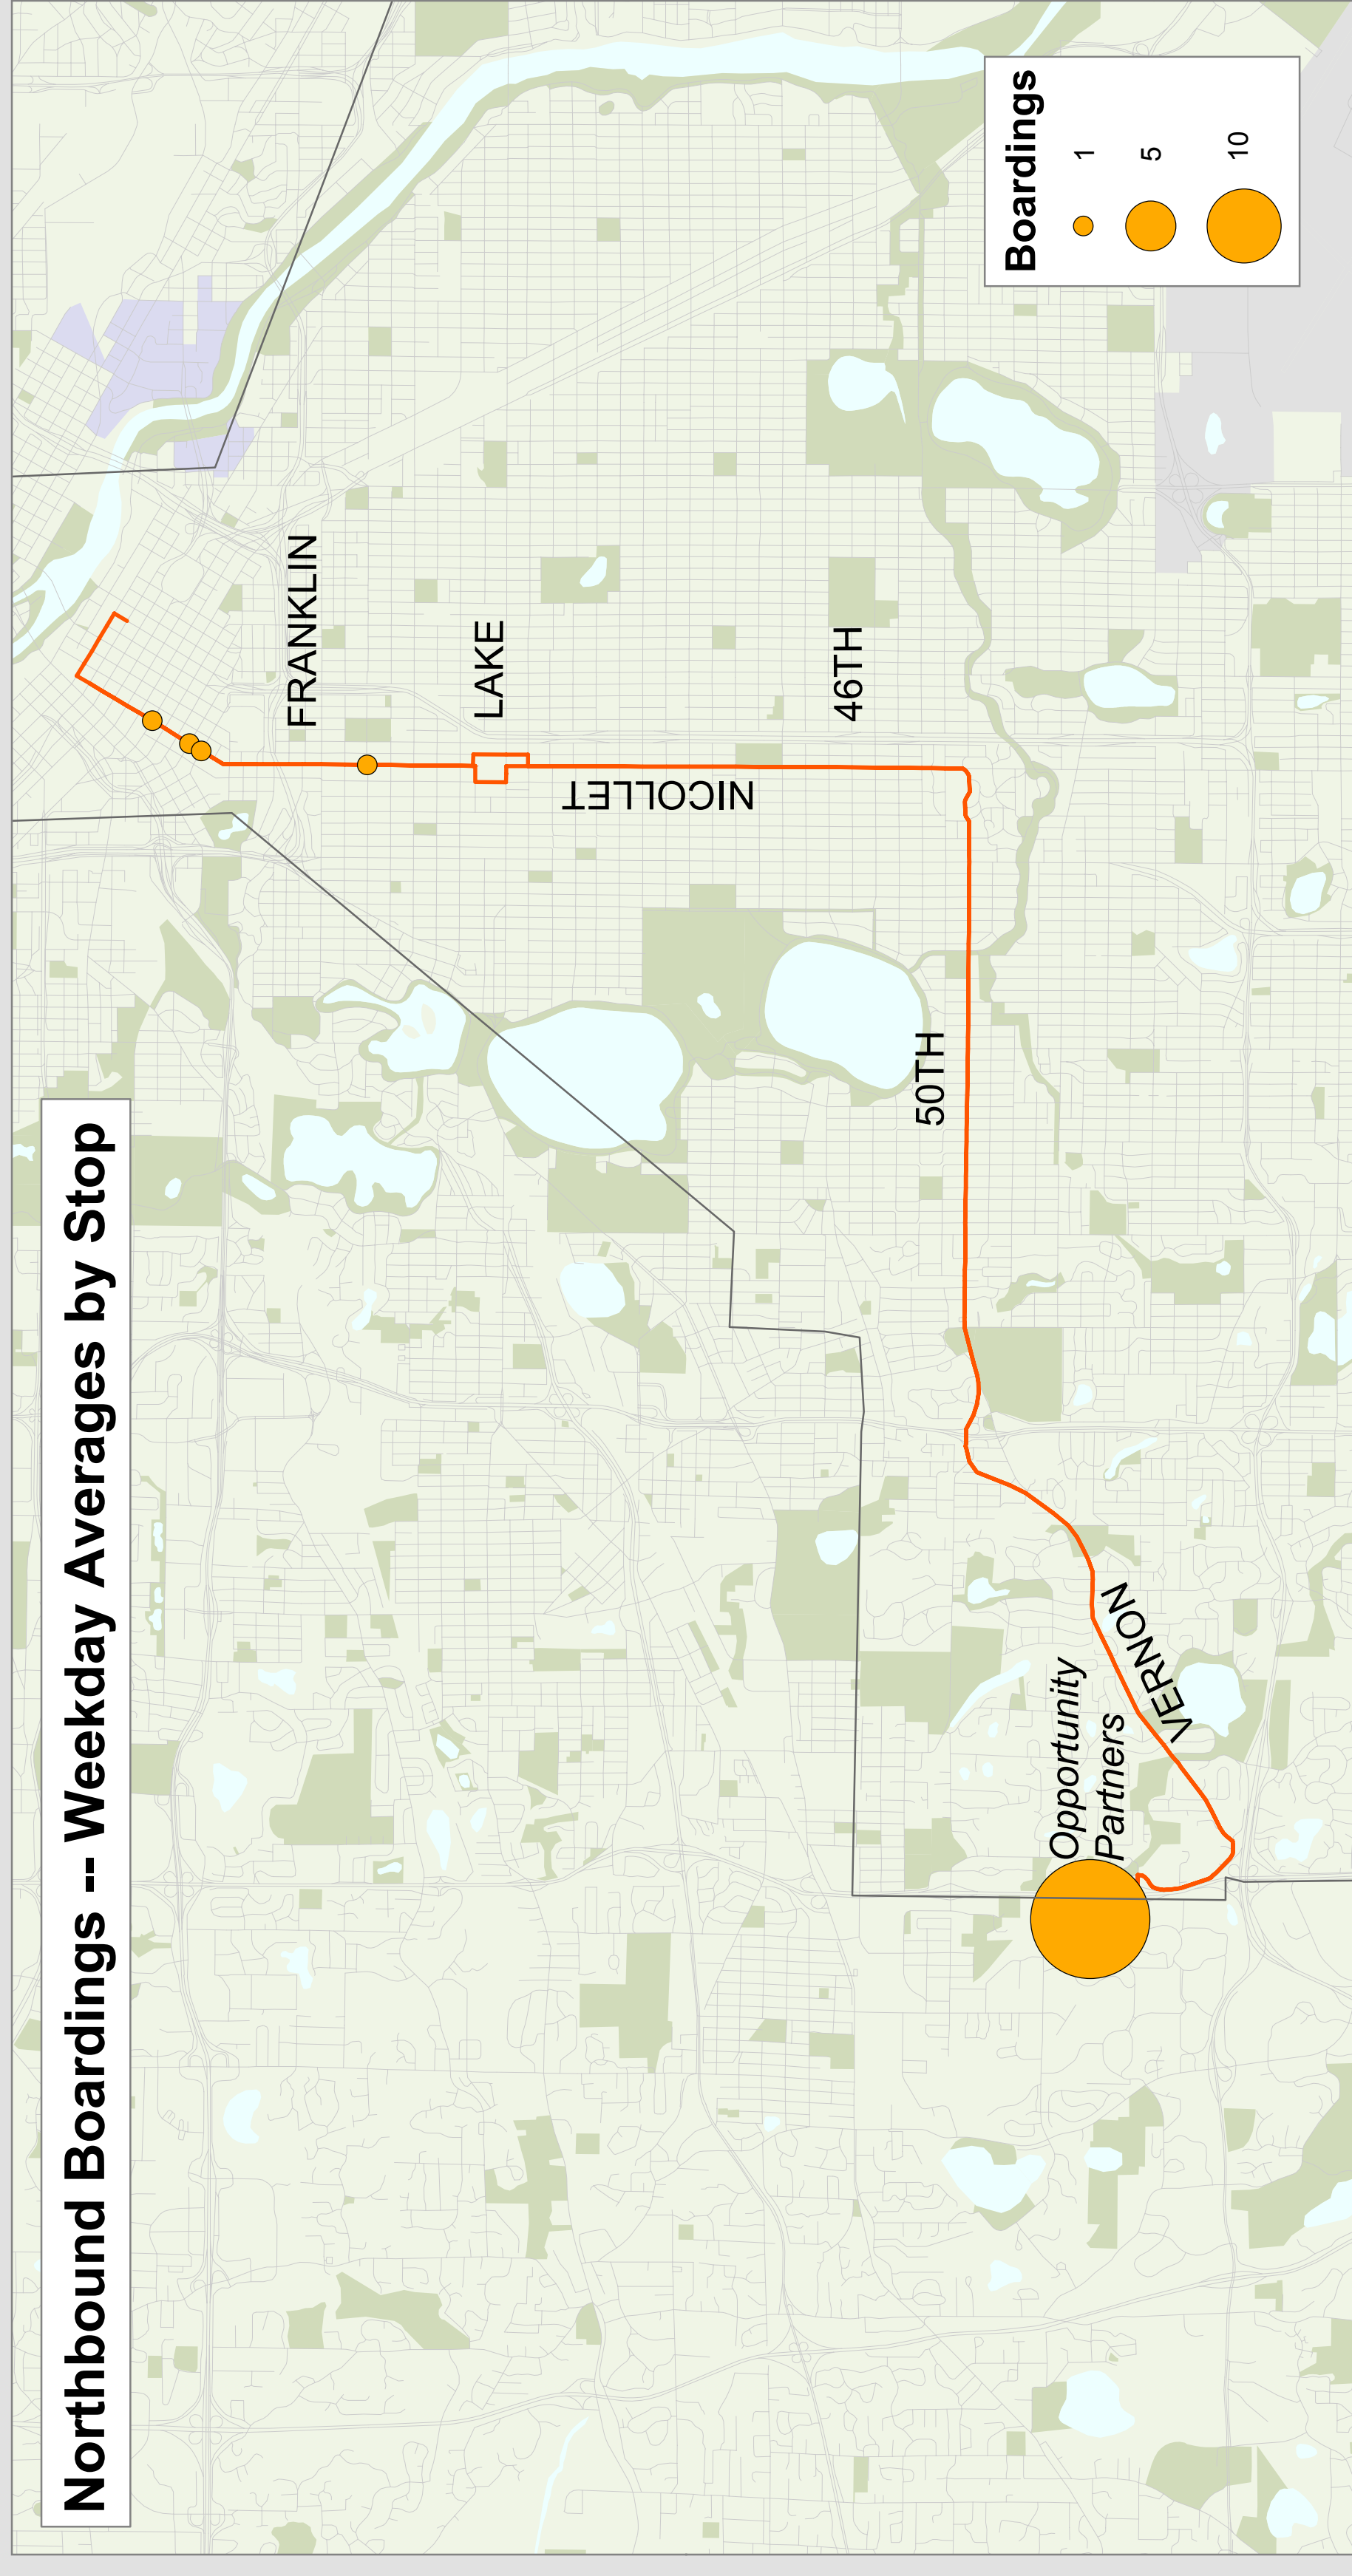

Route 568

Metro Transit

Route Description

Single trip rush-hour service (SB at 0801, NB at 1550) from Downtown and South Minneapolis to Opportunity Partners (Minnetonka) via Nicollet Ave, 50th St and Vernon Ave.

Destinations Served

Downtown Minneapolis, South Minneapolis, Minnetonka.

Route Area Demographic Statistics

Population (persons)	46,946
Residential Density (persons/acre)	19
Employment (# of jobs)	123,217
Employment Density (jobs/acre)	109

Prevailing Service Frequencies

	Weekday					Sat	Sun
	AM	MID	PM	EVE	OWL		
NB	-	-	1 trip	-	-	-	-
SB	1 trip	-	-	-	-	-	-

v: variable

Span of Service

	Weekday AM	Weekday PM
Current	8:01am - 8:45am	3:50pm - 4:39pm