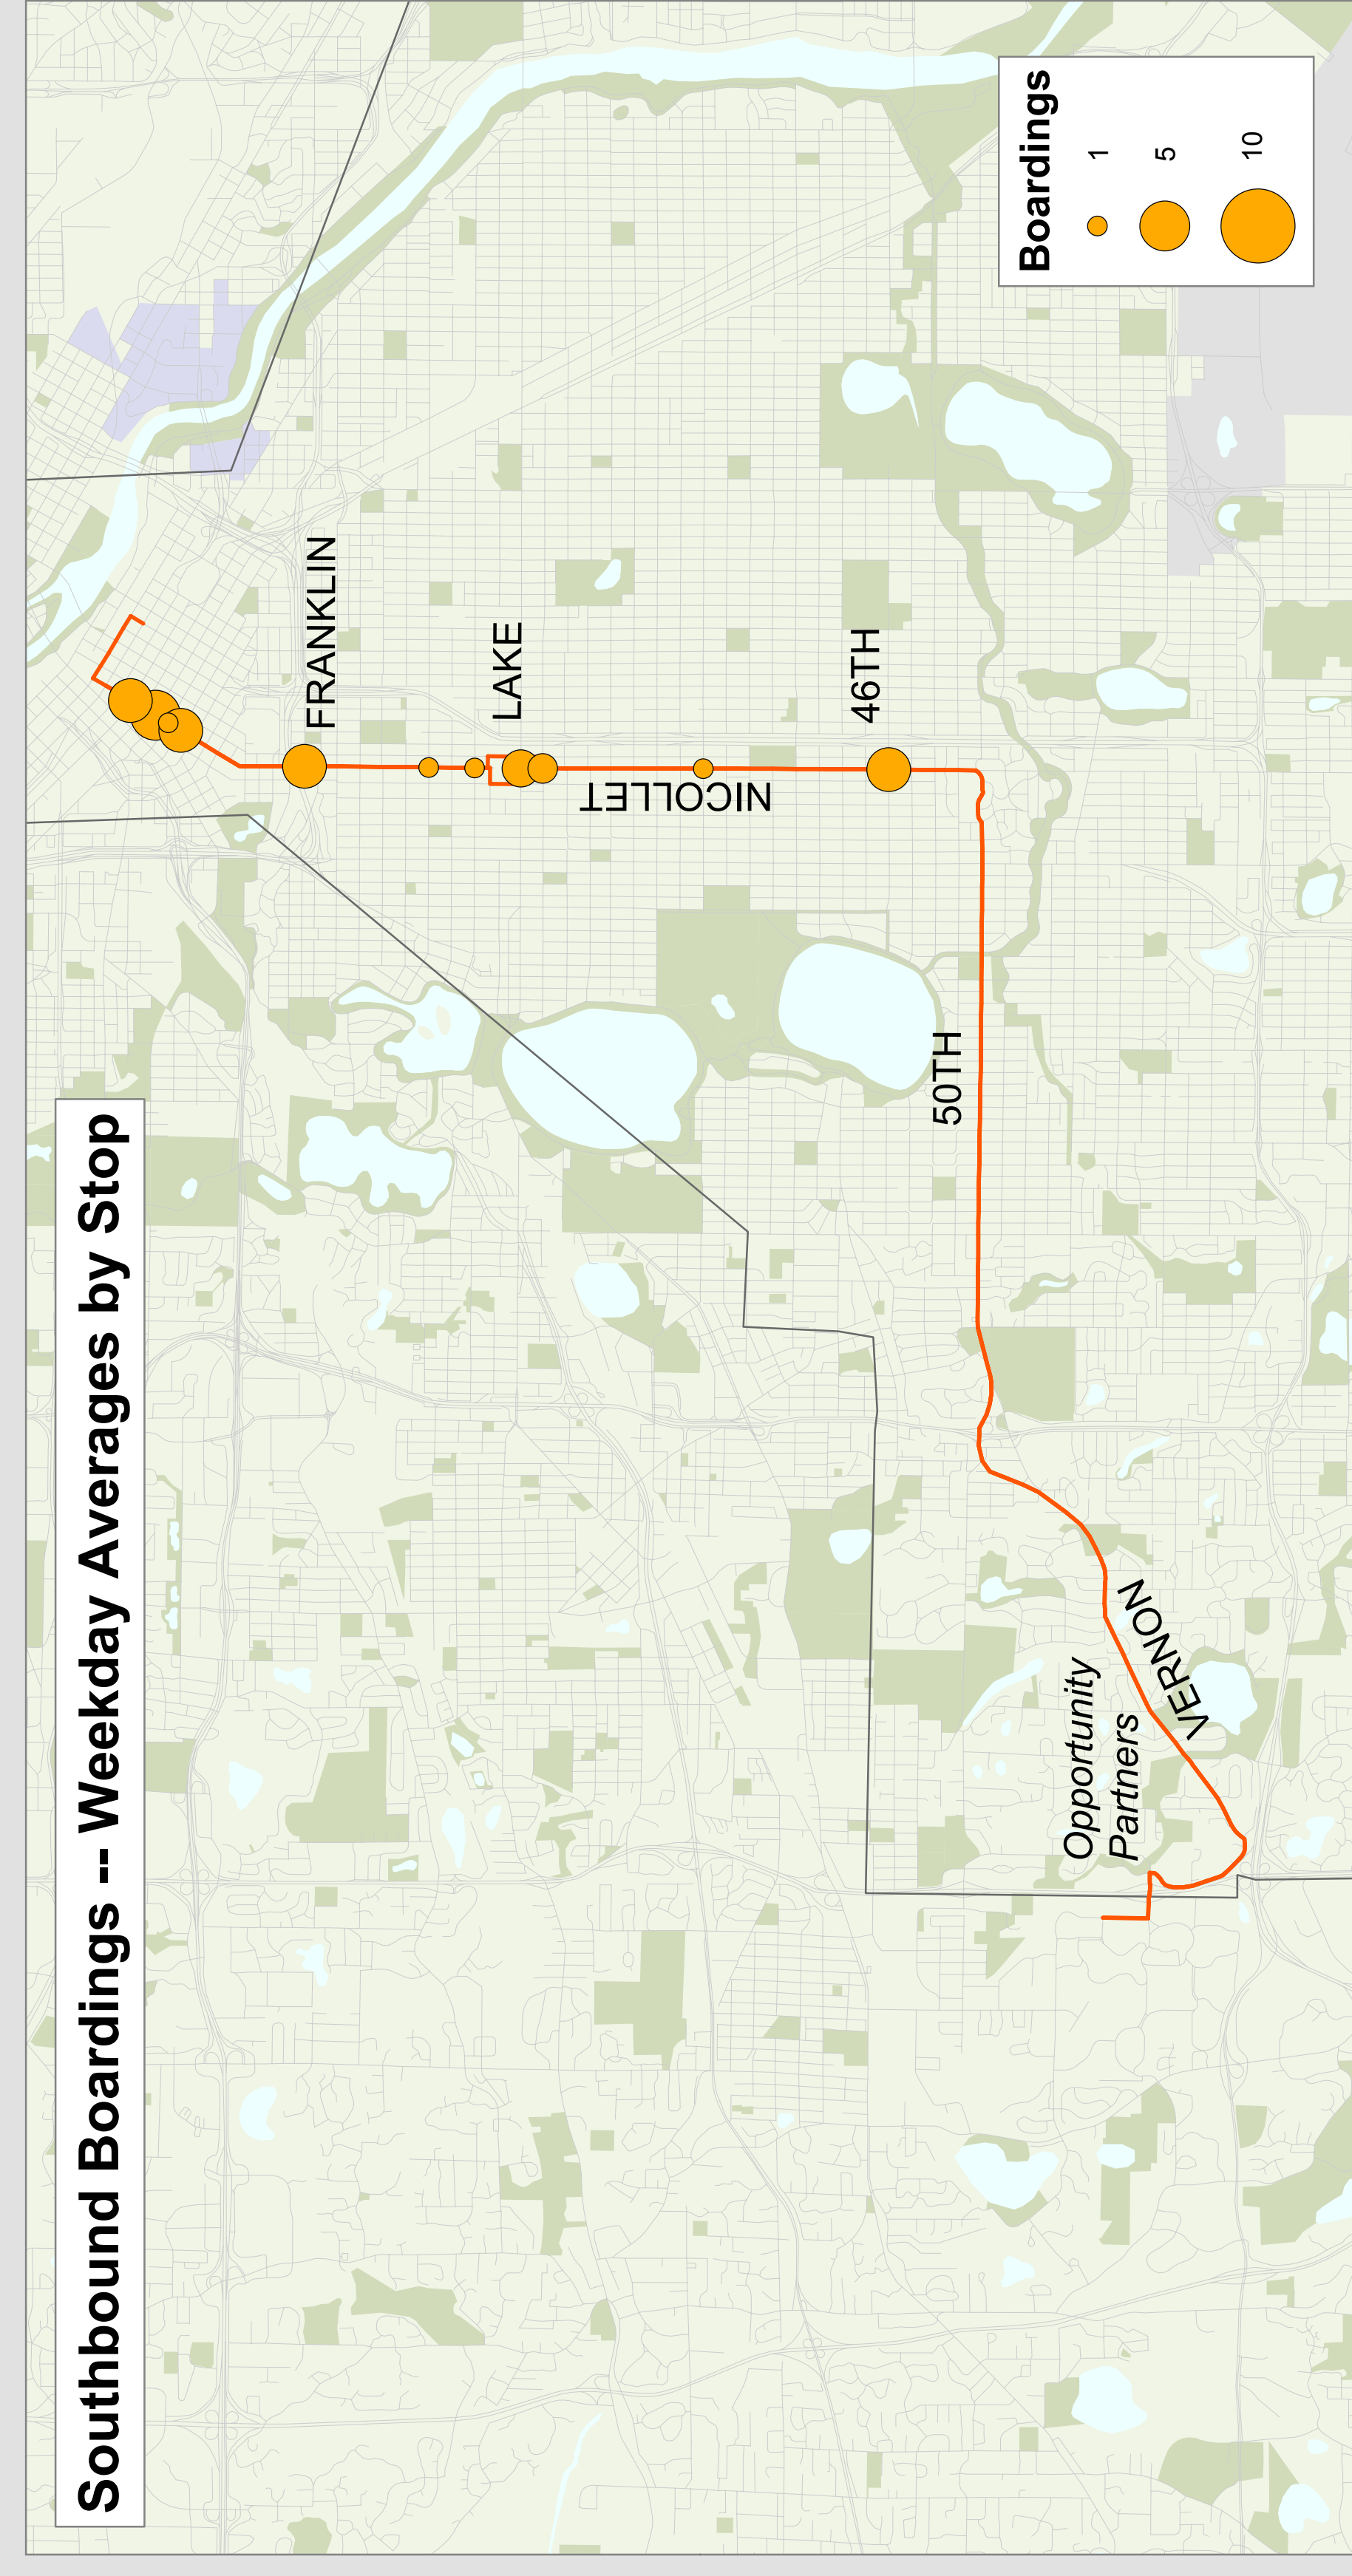

Route 568

Metro Transit

Route Description

Single trip rush-hour service (SB at 0801, NB at 1550) from Downtown and South Minneapolis to Opportunity Partners (Minnetonka) via Nicollet Ave, 50th St and Vernon Ave.

Destinations Served

Downtown Minneapolis, South Minneapolis, Minnetonka.

Route Area Demographic Statistics

Population (persons)	46,946
Residential Density (persons/acre)	19
Employment (# of jobs)	123,217
Employment Density (jobs/acre)	109

Prevailing Service Frequencies

	Weekday					Sat	Sun
	AM	MID	PM	EVE	OWL		
NB	-	-	1 trip	-	-	-	-
SB	1 trip	-	-	-	-	-	-

v: variable

Span of Service

	Weekday AM	Weekday PM
Current	8:01am - 8:45am	3:50pm - 4:39pm