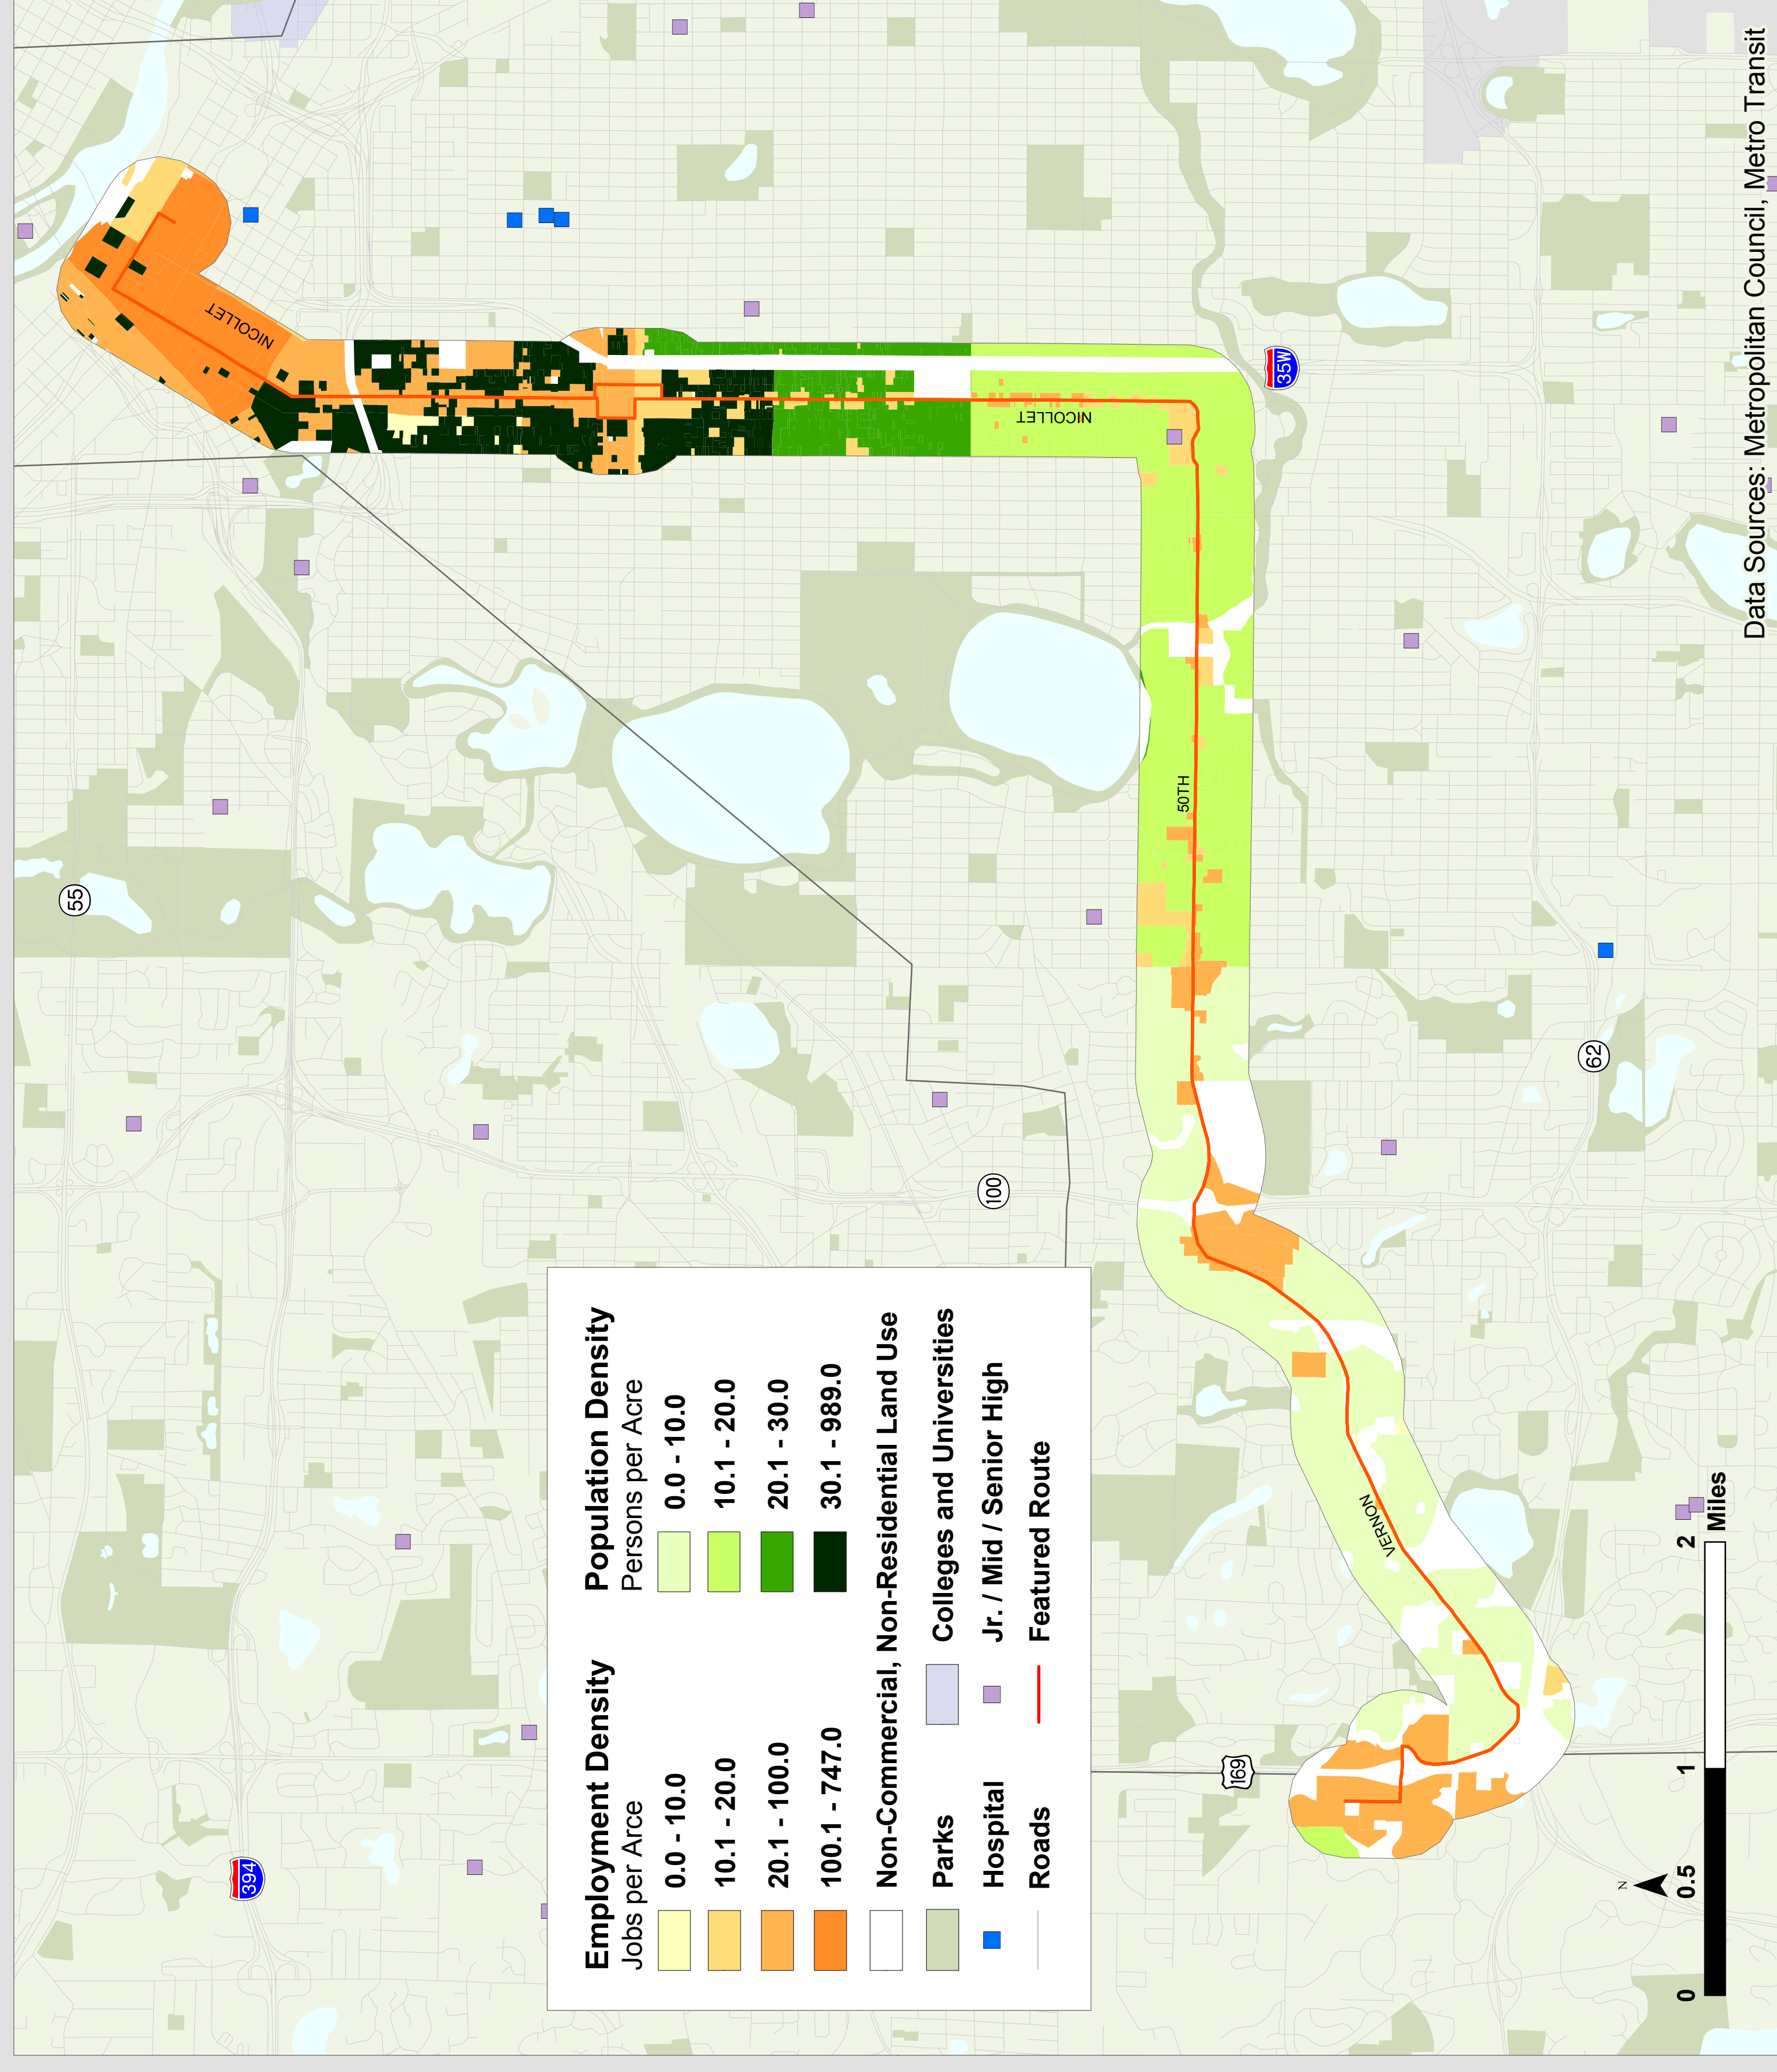

Route 568

Metro Transit

Route Description

Single trip rush-hour service (SB at 0801, NB at 1550) from Downtown and South Minneapolis to Opportunity Partners (Minnetonka) via Nicollet Ave, 50th St and Vernon Ave.

Destinations Served

Downtown Minneapolis, South Minneapolis, Minnetonka.

Route Area Demographic Statistics

Population (persons)	46,946
Residential Density (persons/acre)	19
Employment (# of jobs)	123,217
Employment Density (jobs/acre)	109

Prevailing Service Frequencies

	Weekday					Sat	Sun
	AM	MID	PM	EVE	OWL		
NB	-	-	1 trip	-	-	-	-
SB	1 trip	-	-	-	-	-	-

v: variable

Span of Service

	Weekday AM	Weekday PM
Current	8:01am - 8:45am	3:50pm - 4:39pm