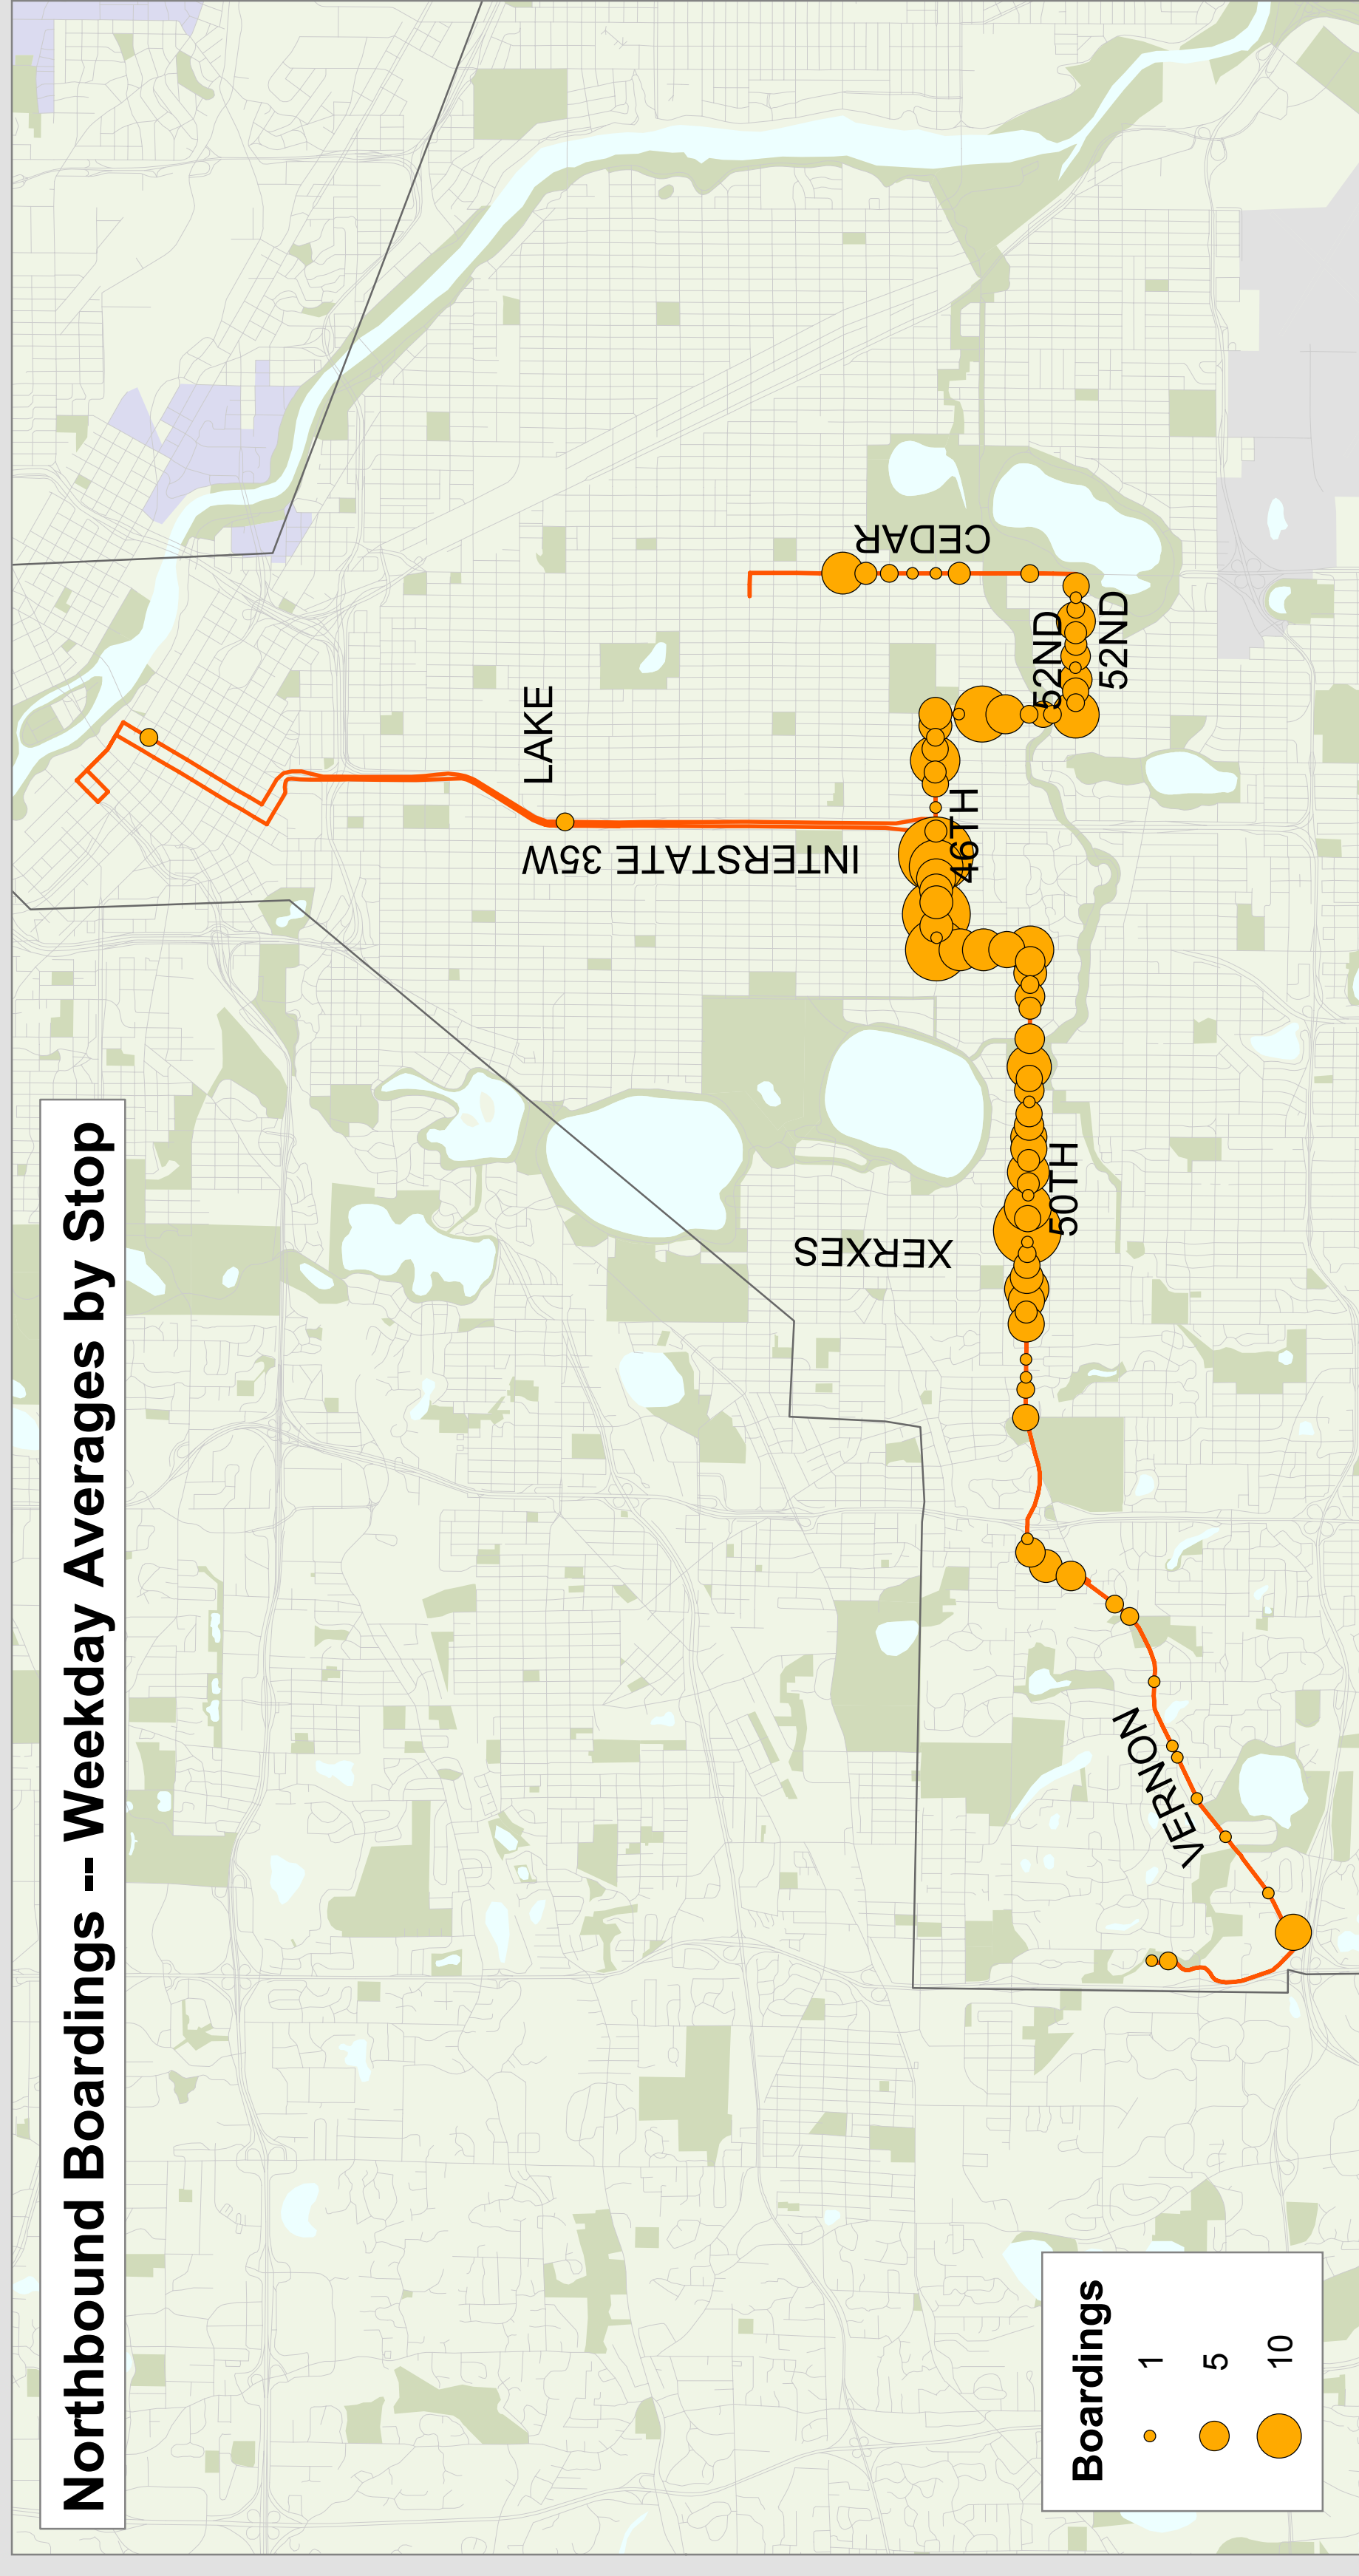

Route 35BD

Metro Transit

Route Description

Serves Cedar Ave, 52nd St, Chicago Ave, 46th St, and 50th St.

Prevailing Service Frequencies

	Weekday					Sat	Sun
	AM	MID	PM	EVE	OWL		
NB	10-15	-	-	-	-	-	-
SB	-	-	10-15	-	-	-	-

v: variable

Span of Service

	Weekday AM	Weekday PM
Current	6:11am - 8:51am	3:34pm - 6:49pm

Destinations Served

Downtown Minneapolis, South Minneapolis, and Edina.

Route Area Demographic Statistics

Population (persons)	59,014
Residential Density (persons/acre)	18
Employment (# of jobs)	119,192
Employment Density (jobs/acre)	93