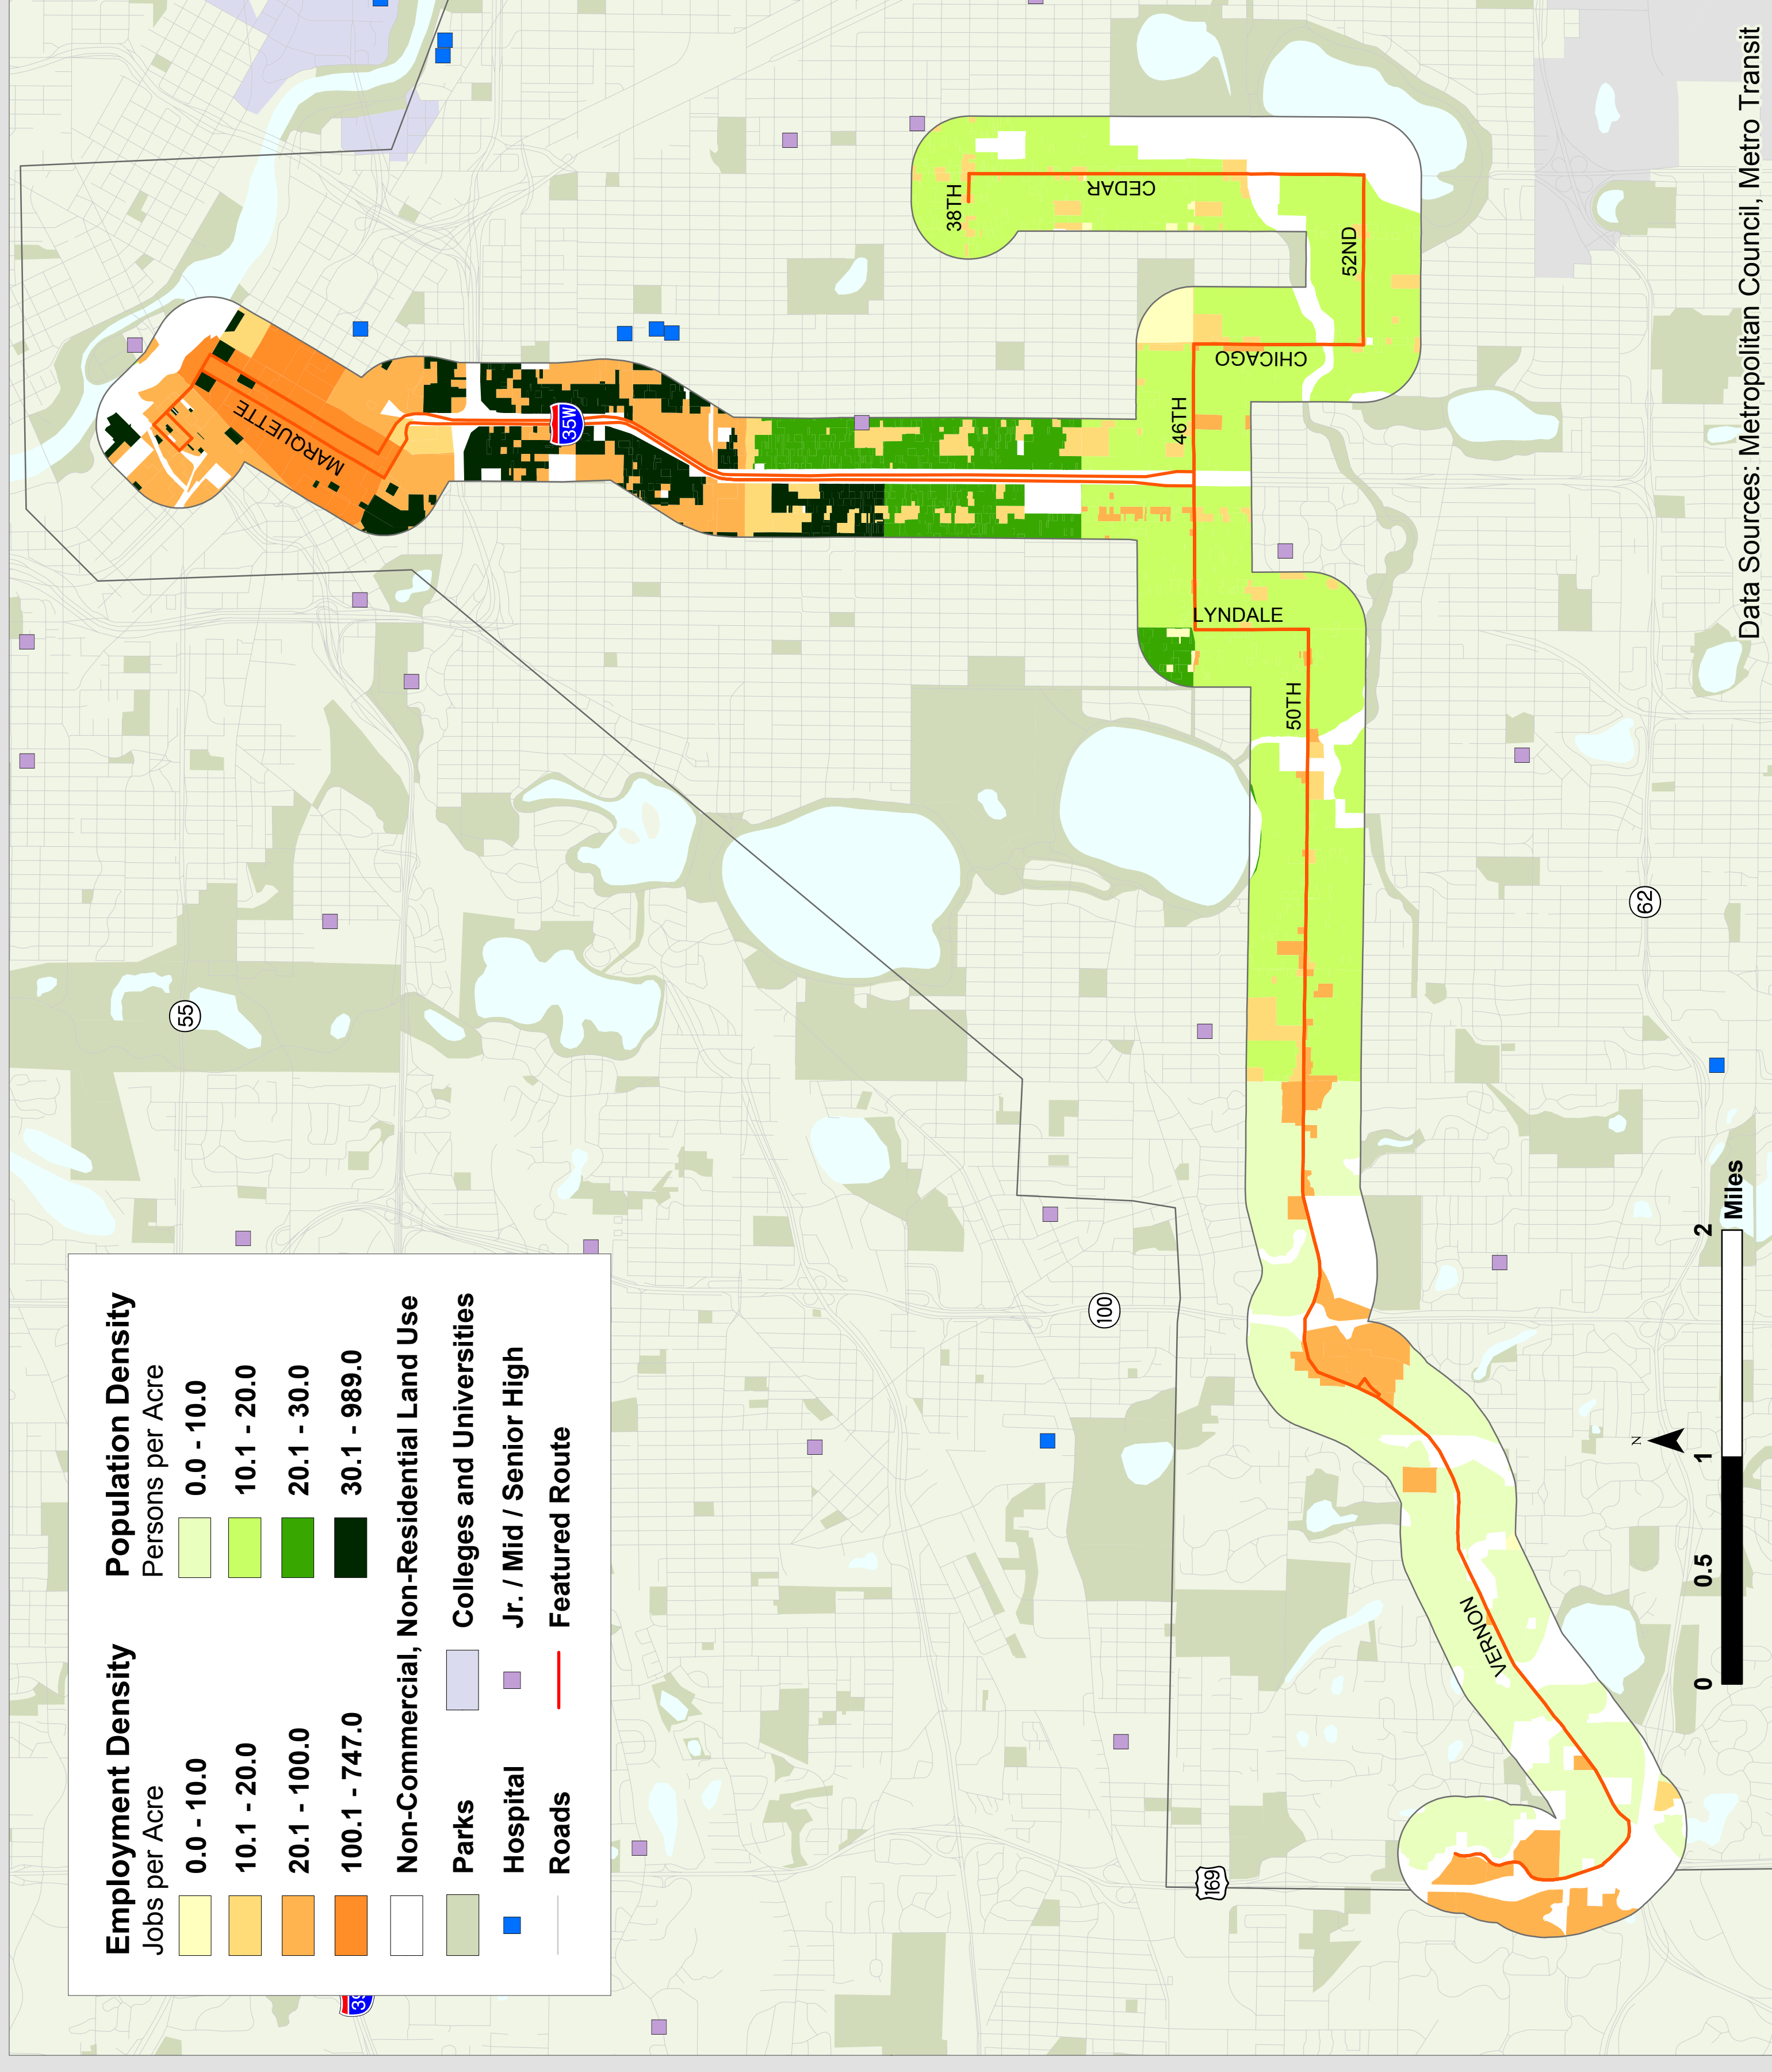

Route 35BD

Metro Transit

Route Description

Serves Cedar Ave, 52nd St, Chicago Ave, 46th St, and 50th St.

Prevailing Service Frequencies

	Weekday					Sat	Sun
	AM	MID	PM	EVE	OWL		
NB	10-15	-	-	-	-	-	-
SB	-	-	10-15	-	-	-	-

v: variable

Span of Service

	Weekday AM	Weekday PM
Current	6:11am - 8:51am	3:34pm - 6:49pm

Destinations Served

Downtown Minneapolis, South Minneapolis, and Edina.

Route Area Demographic Statistics

Population (persons)	59,014
Residential Density (persons/acre)	18
Employment (# of jobs)	119,192
Employment Density (jobs/acre)	93

Service Performance

Unlinked Boardings	Passengers per Hour	Revenue per Passenger (\$)
Weekday	1,019	45
Saturday	-	-
Sunday	-	-

M-35BD