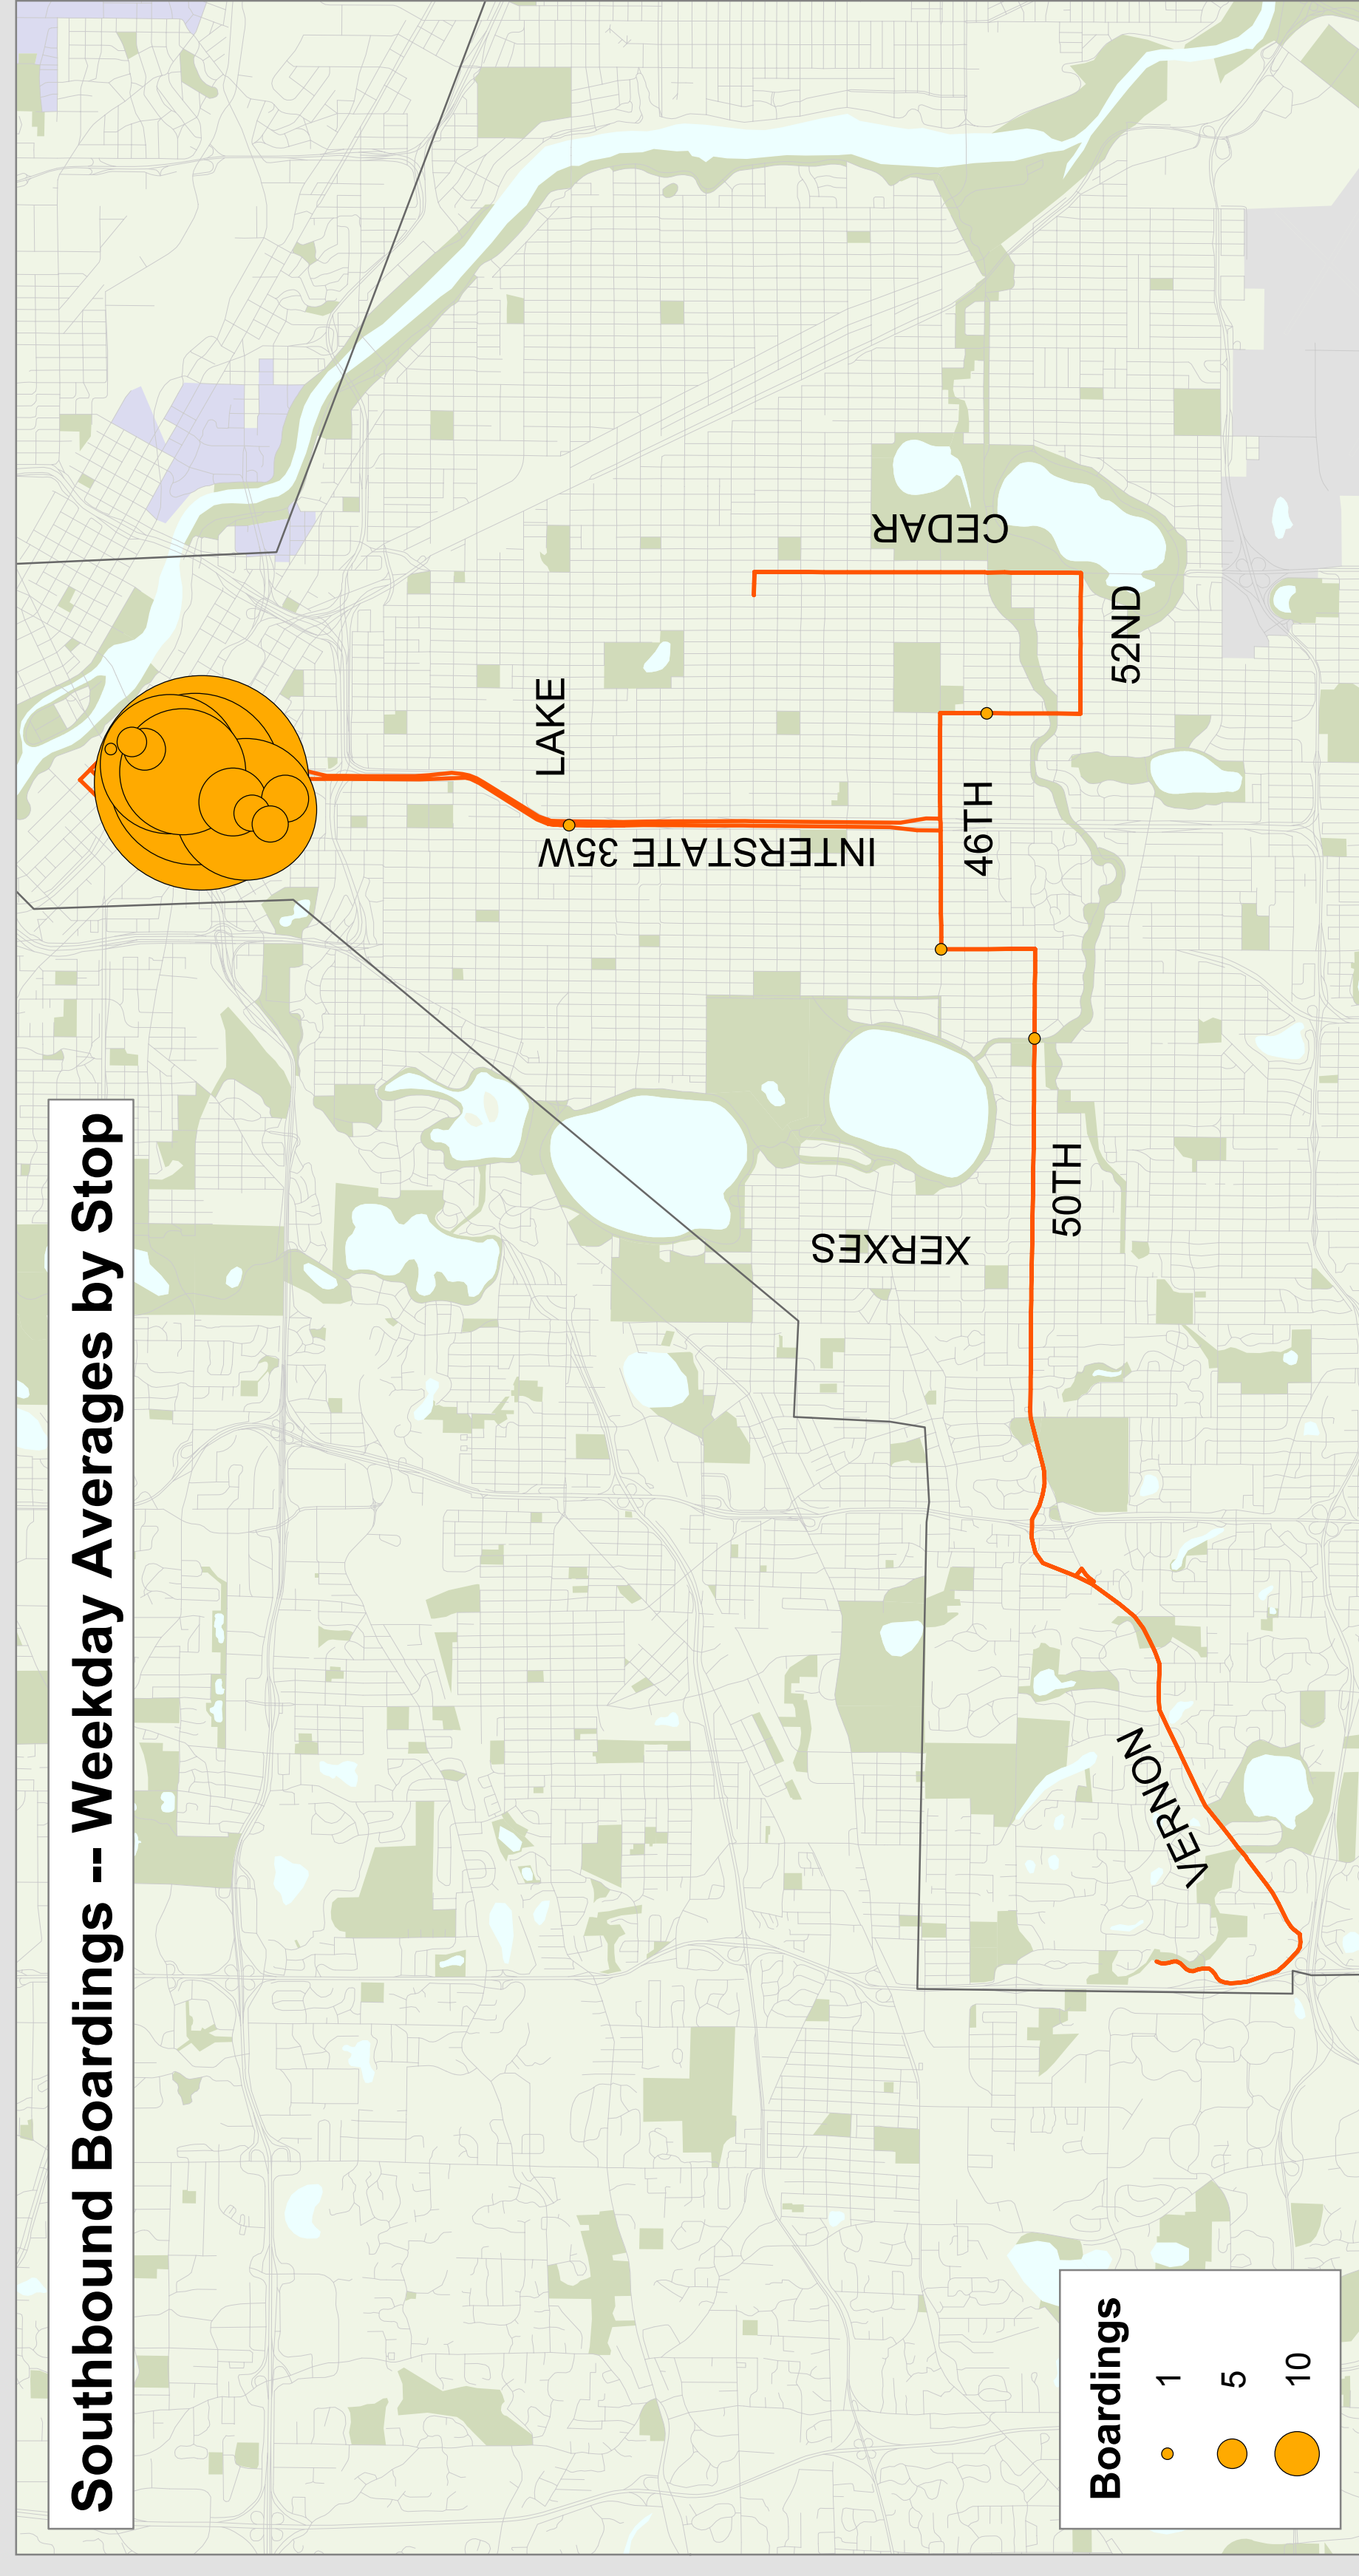

Route 35BD

Metro Transit

Route Description

Serves Cedar Ave, 52nd St, Chicago Ave, 46th St, and 50th St.

Prevailing Service Frequencies

	Weekday					Sat	Sun
	AM	MID	PM	EVE	OWL		
NB	10-15	-	-	-	-	-	-
SB	-	-	10-15	-	-	-	-

v: variable

Span of Service

	Weekday AM	Weekday PM
Current	6:11am - 8:51am	3:34pm - 6:49pm

Destinations Served

Downtown Minneapolis, South Minneapolis, and Edina.

Route Area Demographic Statistics

Population (persons)	59,014
Residential Density (persons/acre)	18
Employment (# of jobs)	119,192
Employment Density (jobs/acre)	93