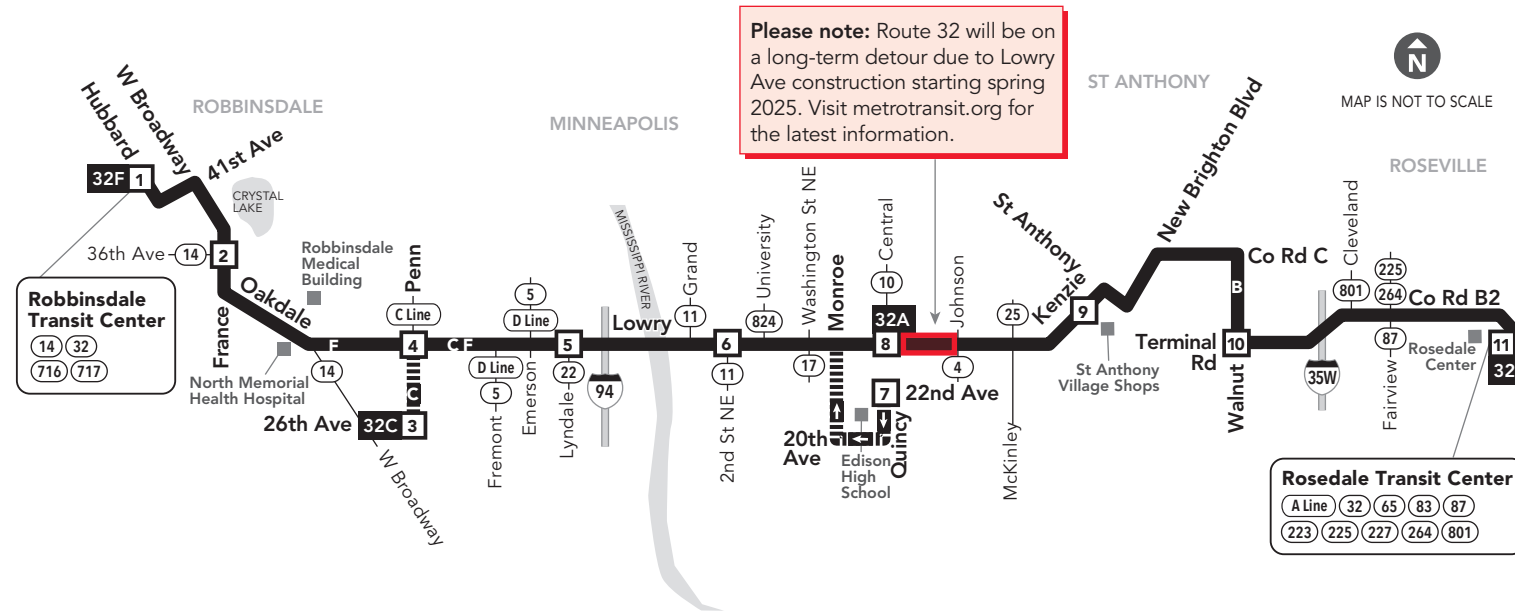

32

Effective 3/22/2025

LOCAL BUS ROUTE

MAJOR DESTINATIONS:

- Robbinsdale**
 - Robbinsdale Transit Center
 - North Memorial Health Hospital
- Minneapolis**
 - Lowry Ave
- St Anthony**
 - St Anthony Village Shops
- Rosedale**
 - Co Rd B2
 - Rosedale Center

- 3** **Timepoint on schedule**
Find the timepoint nearest your stop, and use that column of the schedule. Your stop may be between timepoints.
- Regular Route**
Bus will pick up or drop off customers at any bus stop along this route
- Limited Service**
Only certain trips take this route.
- 22B** **Route Ending Point**
Trips with the indicated number/letter end at this point. Number/letter is found in schedules and on bus destination signs.
- R** **Route Letter**
Indicates which trips travel on this section of the route. Letter is found in schedules and on bus destination signs.
- 22** **Connecting Routes**
See those route schedules for details.

Go-To Card Retail Locations

A refillable Go-To Card is the most convenient way to travel by transit! Buy a Go-To Card or add value to an existing card at one of these locations or online.

MINNEAPOLIS

- Metro Check Cashing:
2211 Lowry Ave N

Sunday & Holiday

WESTBOUND from Rosedale Transit Center to Robbinsdale Transit Center via Lowry Ave

route number & letter	Rosedale Transit Center	Terminal Rd and Walnut St	Kenzie Terrace and St Anthony Village Shops	Lowry Ave NE and Central Ave	Lowry Ave NE and 2nd St NE	Lowry Ave NE and Lyndale Ave	Lowry Ave N and Penn Ave	France Ave and 36th Ave	Robbinsdale Transit Center
11	10	9	8	6	5	4	2	1	
AM									
32F	7:30	7:36	7:40	7:47	7:50				