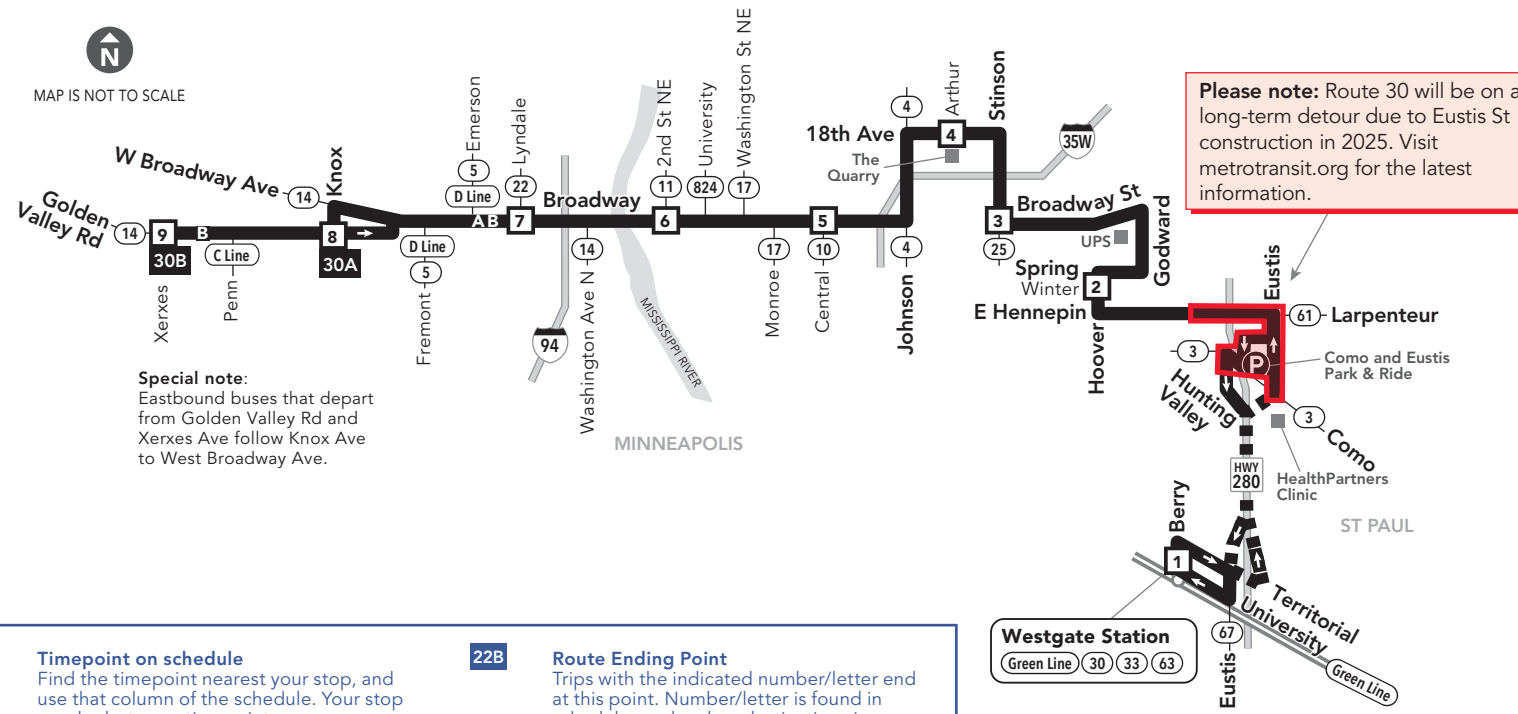

### North Minneapolis

Golden Valley Rd  
West Broadway Ave

### Northeast Minneapolis

Broadway St  
The Quarry  
NE Minneapolis Industrial Area

### St Paul

University Ave  
Westgate Station

**Special note:** Eastbound buses that depart from Golden Valley Rd and Xerxes Ave follow Knox Ave to West Broadway Ave.

- 3** Timepoint on schedule  
Find the timepoint nearest your stop, and use that column of the schedule. Your stop may be between timepoints.
- Regular Route**  
Bus will pick up or drop off customers at any bus stop along this route
- METRO Line and Stations**  
METRO trains or buses will pick up or drop off customers at any station along this route.
- Non-Stop Service**  
Bus does not pick up or drop off customers on these route segments.
- 22B** Route Ending Point  
Trips with the indicated number/letter end at this point. Number/letter is found in schedules and on bus destination signs.
- B** Route Letter  
Indicates which trips travel on this section of the route. Letter is found in schedules and on bus destination signs.
- 22** Connecting Routes  
See those route schedules for details.
- P** Park & Ride Lot  
Park free at these lots while you commute.

### Go-To Card Retail Locations

A refillable Go-To Card is the most convenient way to travel by transit! Buy a Go-To Card or add value to an existing card at one of these locations or online.

**MINNEAPOLIS**