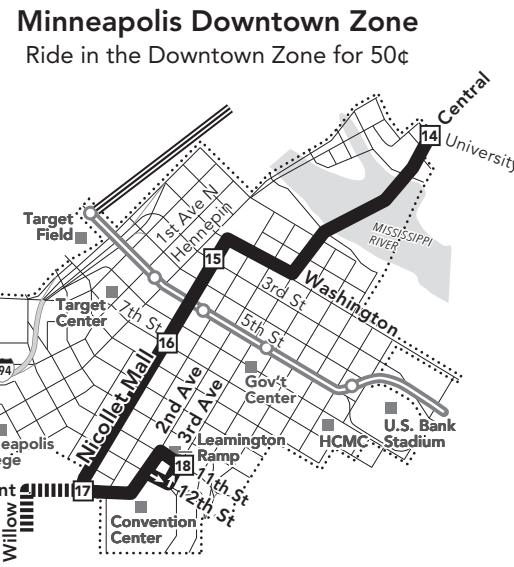

## LOCAL BUS ROUTES

### MAJOR DESTINATIONS:

- Blaine**
  - Northtown Mall
- Mounds View**
  - Co Rd H Park & Ride
- Silver Lake Rd**
- New Brighton**
  - Old Hwy 8
- St Anthony**
  - Silver Lake Village
- Northeast Minneapolis**
  - The Quarry
- Downtown Minneapolis**
- South Minneapolis**
  - Loring Park
  - Kenwood Neighborhood
- St Louis Park**
  - Cedar Trails Condominiums

## Route 25 Operated by Metro Transit

Please note: Route 25 will be on a long-term detour due to 89th Ave construction in 2025. Visit metrotransit.org for the latest information.

- 3** Timepoint on schedule  
Find the timepoint nearest your stop, and use that column of the schedule. Your stop may be between timepoints.
- Regular Route**  
Bus will pick up or drop off customers at any bus stop along this route.
- Limited Service**  
Only certain trips take this route.
- METRO Line and Stations**  
METRO trains or buses will pick up or drop off customers at any station along this route.
- Northstar Commuter Line**  
Transfers from Northstar to buses or light rail are free. Transfers from buses or light rail to Northstar require an additional fare.
- 22B** Route Ending Point  
Trips with the indicated number/letter end at this point. Number/letter is found in schedules and on bus destination signs.
- R** Route Letter  
Indicates which trips travel on this section of the route. Letter is found in schedules and on bus destination signs.
- 22** Connecting Routes  
See those route schedules for details.
- P** Park & Ride Lot  
Park free at these lots while you commute.