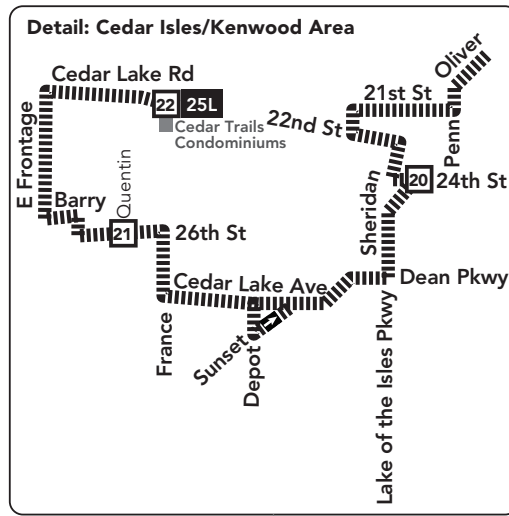

- **3** Timepoint on schedule
  Find the timepoint nearest your stop, and use that column of the schedule. Your stop may be between timepoints.
- **Regular Route**
  Bus will pick up or drop off customers at any bus stop along this route.
- **Limited Service**
  Only certain trips take this route.
- **METRO Line and Stations**
  METRO trains or buses will pick up or drop off customers at any station along this route.
- **Northstar Commuter Line**
  Transfers from Northstar to buses or light rail are free. Transfers from buses or light rail to Northstar require an additional fare.
- **22B** Route Ending Point
  Trips with the indicated number/letter end at this point. Number/letter is found in schedules and on bus destination signs.
- **R** Route Letter
  Indicates which trips travel on this section of the route. Letter is found in schedules and on bus destination signs.
- **22** Connecting Routes
  See those route schedules for details.
- **P** Park & Ride Lot
  Park free at these lots while you commute.

Go-To Card Retail Locations

A refillable Go-To Card is the most convenient way to travel by transit! Buy a Go-To Card or add value to an existing card at one of these locations or online.

- **BLAINE**
  - Cub Foods: 585 Northtown Dr NE
- **MINNEAPOLIS**
  - Cub Foods: 1540 New Brighton Blvd
  - Lunds & Byerlys: 25 University Ave SE
  - Metro Transit Service Center: 719 Marquette Ave
- **NEW BRIGHTON**
  - Cub Foods: 2600 Rice Creek Rd
- **ST ANTHONY**
  - Cub Foods: 3930 Silver Lake Rd

Park & Ride Locations

Park free at these lots while you commute. No overnight parking.

- **BLAINE**
  - Northtown Transit Center: 150 Northtown Dr NE
- **MOUNDS VIEW**
  - Co Rd H Park & Ride: 2146 Highway Ave

Reading a schedule: a step-by-step guide

1. Find the schedule for the **day** of the week and the **direction** you plan to travel.
2. Look at the map and find the **timepoints** nearest your trip start and end points. Your stop may be between timepoints.
3. Read down the column to see what **time** a bus will depart from a given timepoint. Read across a row to see when the bus will reach another timepoint. If the time is blank, that trip does not serve that timepoint.

Not all stops are shown on this timetable.

Use the timepoints on the map and the schedule to estimate the arrival of your bus. For details, call Transit Information or explore our interactive map and trip planning tools at metrotransit.org.

metrotransit.org

Metro Transit Mobile App

Now you can plan your trip, see arrival information for bus and trains and buy transit tickets all on the go!
Download the free app on Google Play or App Store.

Local Bus & METRO Fares		All Day, Every Day	
Adults (ages 13-64)		$ 2.00	
Seniors (65+), Youth (6-12), Medicare		$ 1.00	
Downtown Zone		$ .50	
Express Bus Fares		Rush Hours Mon - Fri 6 - 9 a.m. 3 - 6:30 p.m.	Non-Rush Hours
Adults (ages 13-64)		$ 3.25	$ 2.50
Seniors (65+), Youth (6-12), Medicare		$ 3.25	$ 1.00
Reduced Fares			
Persons with disabilities		$ 1.00 At all times on buses & METRO lines	
Children 5 and Under		FREE (limit 3) Must ride with a fare-paying customer.