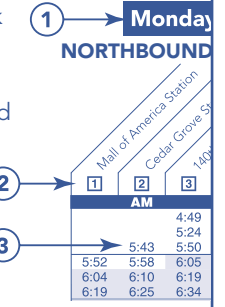

## Route 25 Operated by Metro Transit

Please note: Route 25 will be on a long-term detour due to 89th Ave construction in 2025. Visit metrotransit.org for the latest information.

- 3** Timepoint on schedule  
Find the timepoint nearest your stop, and use that column of the schedule. Your stop may be between timepoints.
- Regular Route**  
Bus will pick up or drop off customers at any bus stop along this route.
- Limited Service**  
Only certain trips take this route.
- METRO Line and Stations**  
METRO trains or buses will pick up or drop off customers at any station along this route.
- Northstar Commuter Line**  
Transfers from Northstar to buses or light rail are free. Transfers from buses or light rail to Northstar require an additional fare.
- 22B** Route Ending Point  
Trips with the indicated number/letter end at this point. Number/letter is found in schedules and on bus destination signs.
- R** Route Letter  
Indicates which trips travel on this section of the route. Letter is found in schedules and on bus destination signs.
- 22** Connecting Routes  
See those route schedules for details.
- P** Park & Ride Lot  
Park free at these lots while you commute.

### Go-To Card Retail Locations

A refillable Go-To Card is the most convenient way to travel by transit! Buy a Go-To Card or add value to an existing card at one of these locations or online.

- BLAINE**
  - Cub Foods: 585 Northtown Dr NE
- MINNEAPOLIS**
  - Cub Foods: 1540 New Brighton Blvd
  - Lunds & Byerlys: 25 University Ave SE
  - Metro Transit Service Center: 719 Marquette Ave
- NEW BRIGHTON**
  - Cub Foods: 2600 Rice Creek Rd
- ST ANTHONY**
  - Cub Foods: 3930 Silver Lake Rd

### Not all stops are shown on this timetable.

Use the timepoints on the map and the schedule to estimate the arrival of your bus. For details, call Transit Information or explore our interactive map and trip planning tools at metrotransit.org.