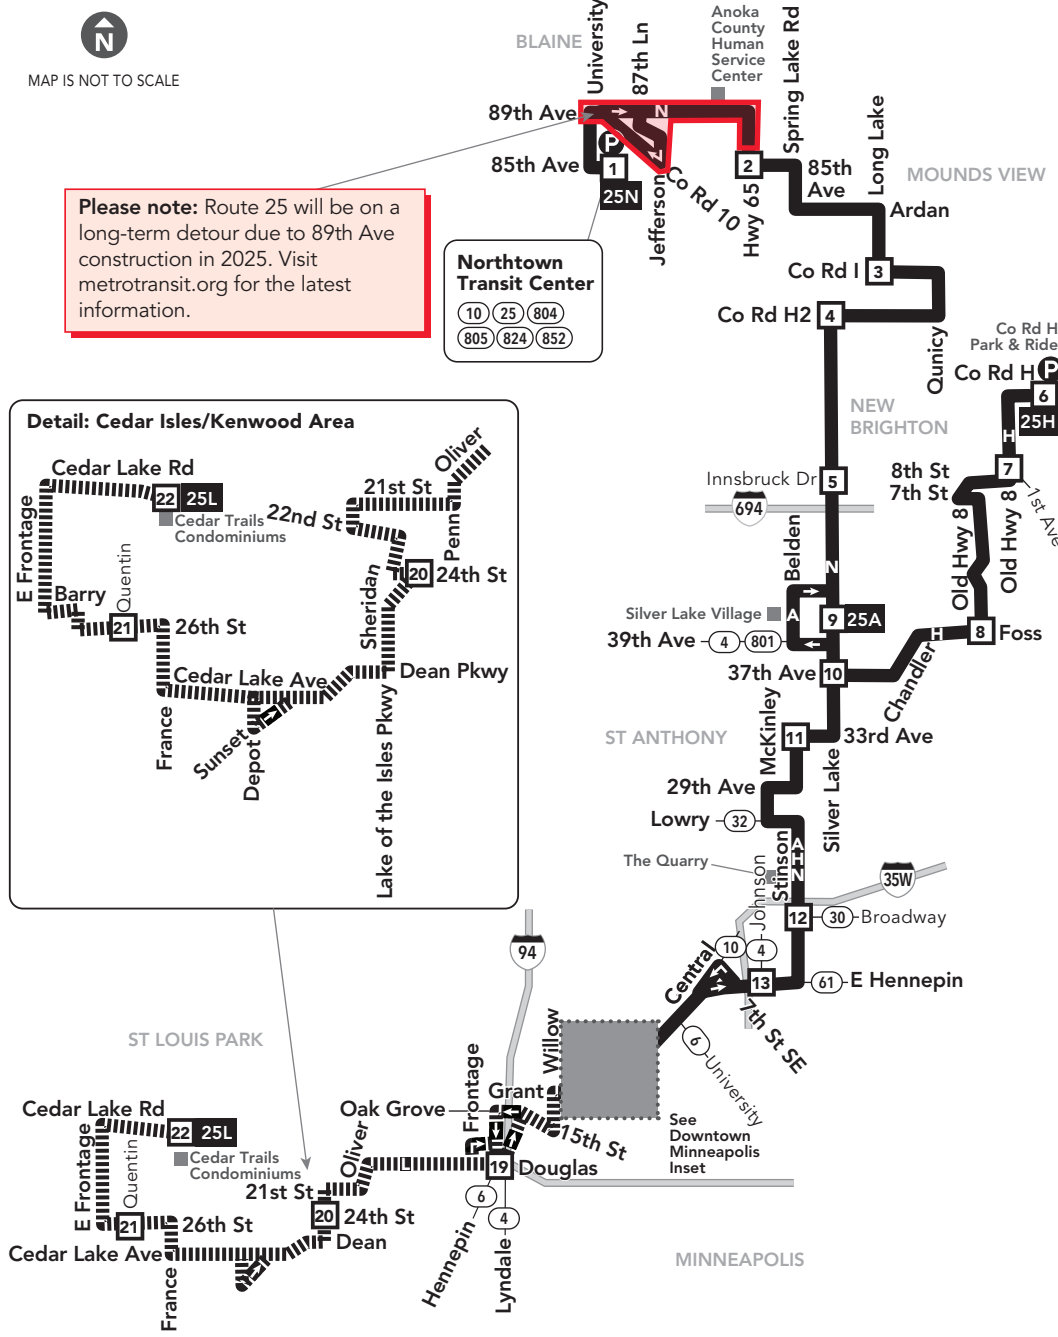

## LOCAL BUS ROUTES

## Route 25 Operated by Metro Transit

Please note: Route 25 will be on a long-term detour due to 89th Ave construction in 2025. Visit metrotransit.org for the latest information.

- 3** Timepoint on schedule  
Find the timepoint nearest your stop, and use that column of the schedule. Your stop may be between timepoints.
- Regular Route**  
Bus will pick up or drop off customers at any bus stop along this route.
- Limited Service**  
Only certain trips take this route.
- METRO Line and Stations**  
METRO trains or buses will pick up or drop off customers at any station along this route.
- Northstar Commuter Line**  
Transfers from Northstar to buses or light rail are free. Transfers from buses or light rail to Northstar require an additional fare.
- 22B** Route Ending Point  
Trips with the indicated number/letter end at this point. Number/letter is found in schedules and on bus destination signs.
- R** Route Letter  
Indicates which trips travel on this section of the route. Letter is found in schedules and on bus destination signs.
- 22** Connecting Routes  
See those route schedules for details.
- P** Park & Ride Lot  
Park free at these lots while you commute.

### Go-To Card Retail Locations

A refillable Go-To Card is the most convenient way to travel by transit! Buy a Go-To Card or add value to an existing card at one of these locations or online.

- BLAINE**
  - Cub Foods: 585 Northtown Dr NE
- MINNEAPOLIS**
  - Cub Foods: 1540 New Brighton Blvd
  - Lunds & Byerlys: 25 University Ave SE
  - Metro Transit Service Center: 719 Marquette Ave
- NEW BRIGHTON**
  - Cub Foods: 2600 Rice Creek Rd
- ST ANTHONY**
  - Cub Foods: 3930 Silver Lake Rd