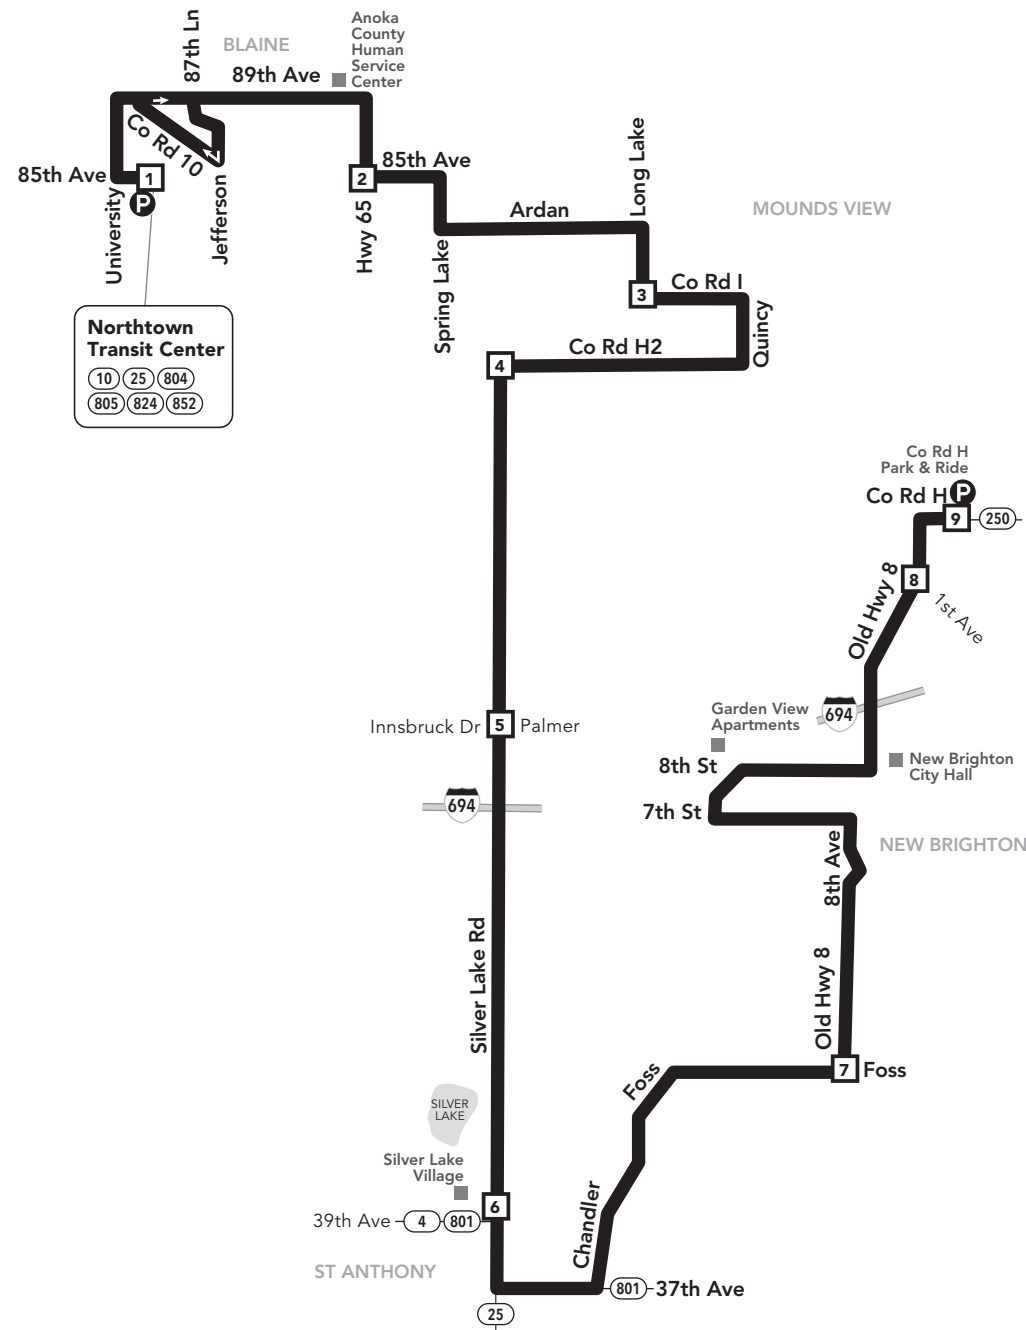

Route 804 Operated by Transdev North America

- **3** Timepoint on schedule
  Find the timepoint nearest your stop, and use that column of the schedule. Your stop may be between timepoints.
- **■** Regular Route
  Bus will pick up or drop off customers at any bus stop along this route.
- **22** Connecting Routes
  See those route schedules for details.
- **P** Park & Ride Lot
  Park free at these lots while you commute.

1. ### Go-To Card Retail Locations
2. A refillable Go-To Card is the most convenient way to travel by transit! Buy a Go-To Card or add value to an existing card at one of these locations or online.
3. **BLAINE**
4. Cub Foods: 585 Northtown Dr NE
5. **NEW BRIGHTON**
6. Cub Foods: 2600 Rice Creek Rd
7. **ST ANTHONY**
8. Cub Foods: 3930 Silver Lake Rd

1. ### Park & Ride Locations
2. Park free at these lots while you commute. No overnight parking.
3. **BLAINE**
4. Northtown Transit Center: 150 Northtown Dr NE
5. **MOUNDS VIEW**
6. Co Rd H Park & Ride: 2146 Highway Ave

All buses and trains have bike racks so you can bring your bicycle along.

Look for instructions on the rack. Lockers are also available for rent. Details at metrotransit.org/bike.

Funded by: Metropolitan Council
Operated by: Transdev North America

Information: 612-373-3333

Metro Transit is the one place for all your transit information.

Transit Information

Get assistance from a transit expert.

Hours:

Monday – Friday: 6:30 am – 8:00 pm
Saturday: 8:00 am – 4:30 pm
Sunday & Holidays: Closed

NexTrip

Real-time departure information.

Customer Relations/Lost & Found

570 6th Ave N, Minneapolis, MN 55411
Provide comments and suggestions.

Hours:

Mon. – Fri., 8:00 am – 4:30 pm
Closed weekends and holidays

Lost & Found (Route 804 only)

Transdev North America
3204 Como Ave SE
Minneapolis, MN 55414 | 612-278-2525

Go-To Cards:

Check your balance and add value.

Commuter and bicycling programs

For carpool/vanpool services, employer resources and bike locker rental.

711 Minnesota Relay (hearing impaired)

metrotransit.org

- NexTrip: Real-time departure times
- Trip planner and interactive map
- Printable schedules
- Go-To Cards: buy, add value, check balance
- Chat with a transit expert
- Bike and carpooling resources

Text for Transit Info

Text transit questions or trip plan requests to 612-444-1161. Available only during TIC hours of operation.

1. ### How to Ride
2. #### BUSES
1. Arrive 5 minutes before the schedule or NexTrip says your trip will depart.
  2. Watch for your bus number.
  3. Pay your fare as you board, except for Pay Exit routes.
  4. Pull the cord above the window about 1 block before your stop to signal the driver.
4. #### METRO LINES
1. Arrive 5 minutes before the schedule or NexTrip says your trip will depart.
  2. Pay BEFORE you board—touch your card to a reader on the platform or buy a ticket from the machine.
  3. Push the blue button to open doors (trains only).
  4. METRO LRT lines stop at every station. METRO BRT lines stop at stations on demand and when customers are present.
6. #### MAKING CONNECTIONS
7. Transfer between buses and METRO lines for up to 2½ hours with your fare.
8. **Those who try to ride without paying may be subject to a fine.**