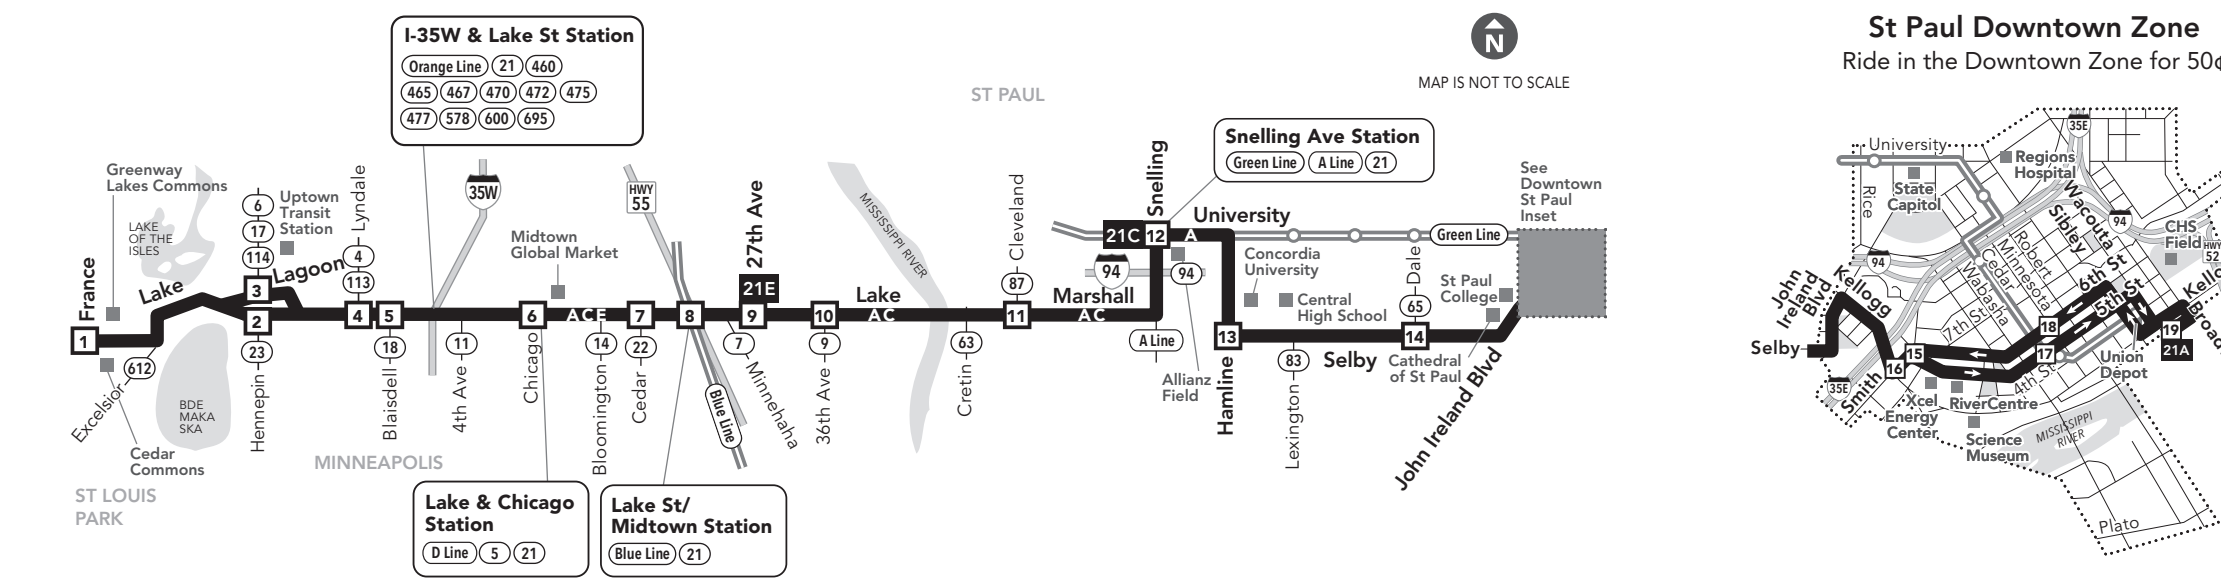

Trip Planner

To:
From:
Go

St Paul Downtown Zone

Ride in the Downtown Zone for 50c

- 3 Timepoint on schedule
Regular Route
METRO Line and Stations
22B Route Ending Point
22 Route Letter
22 Connecting Routes

Go-To Card Retail Locations

- A refillable Go-To Card is the most convenient way to travel by transit!
MINNEAPOLIS
ST PAUL

Monday — Friday EASTBOUND from south Minneapolis to downtown St Paul via Lake St

Saturday EASTBOUND from south Minneapolis to downtown St Paul via Lake St

Table with columns for route number and letter, and timepoints from 1 to 19. Includes AM and PM sections.

Operates school days only.

**Sunday & Holiday**

**EASTBOUND** from south Minneapolis to downtown St Paul via Lake St

route number & letter	Lake St and France Ave	Lake & Hennepin Station	Lake & Lyndale Station	Lake & 36th Ave Station	Lake & Chicago Station	Lake & Cedar Station	27th Ave and Lake St	Lake & 36th Ave Station	Majahall & Cleveland	Snelling Ave Station	Sally & Dale Station	Sally & Hamline Station	Smith & Kellogg Station	5th St & Cedar Station	Union Depot	
<b>AM</b>																
21A	3:57	4:02	4:05	4:07	4:11	4:16	4:19	-	4:23	4:28	4:34	4:38	4:43	4:49	4:51	4:54
21A	4:56	5:01	5:04	5:06	5:10	5:15	5:18	-	5:22	5:27	5:33	5:37	5:42	5:48	5:50	5:53
21A	5:28	5:33	5:36	5:38	5:42	5:47	5:50	-	5:54	5:59	6:05	6:09	6:14	6:20	6:22	6:25
21A	5:53	5:58	6:01	6:03	6:07	6:12										