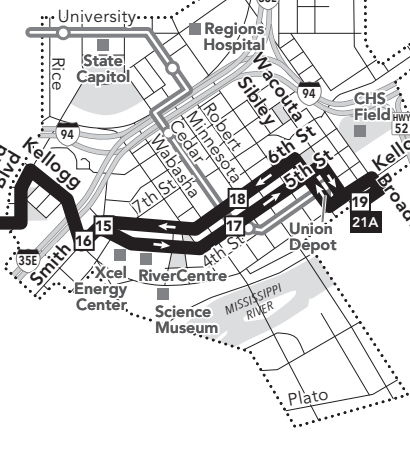

Not all stops are shown on this timetable.

Use the timepoints on the map and the schedule to estimate the arrival of your bus. For details, call Transit Information or explore our interactive map and trip planning tools at metrotransit.org.

Trip Planner

To:
From:
Go

St Paul Downtown Zone

Ride in the Downtown Zone for 50c

- 3 Timepoint on schedule
Regular Route
METRO Line and Stations
22B Route Ending Point
22 Route Letter
22 Connecting Routes

Go-To Card Retail Locations

- A refillable Go-To Card is the most convenient way to travel by transit!
MINNEAPOLIS
ST PAUL

Monday — Friday EASTBOUND from south Minneapolis to downtown St Paul via Lake St

**Sunday & Holiday**

**EASTBOUND** from south Minneapolis to downtown St Paul via Lake St

route number & letter	Lake St and France Ave	Lake & Hennepin Station	Lake & Lyndale Station	Lake & 36th Ave Station	Lake & Chicago Station	Lake & Cedar Station	27th Ave and Lake St	Lake & 36th Ave Station	Majahall & Cleveland	Snelling Ave Station	Sally & Dale Station	Sally & Hamline Station	Smith & Kellogg Station	5th St & Cedar Station	Union Depot	
<b>AM</b>																
21A	3:57	4:02	4:05	4:07	4:11	4:16	4:19	-	4:23	4:28	4:34	4:38	4:43	4:49	4:51	4:54
21A	4:56	5:01	5:04	5:06	5:10	5:15	5:18	-	5:22	5:27	5:33	5:37	5:42	5:48	5:50	5:53
21A	5:28	5:33	5:36	5:38	5:42	5:47	5:50	-	5:54	5:59	6:05	6:09	6:14	6:20	6:22	6:25
21A	5:53	5:58	6:01	6:03	6:07	6:12										