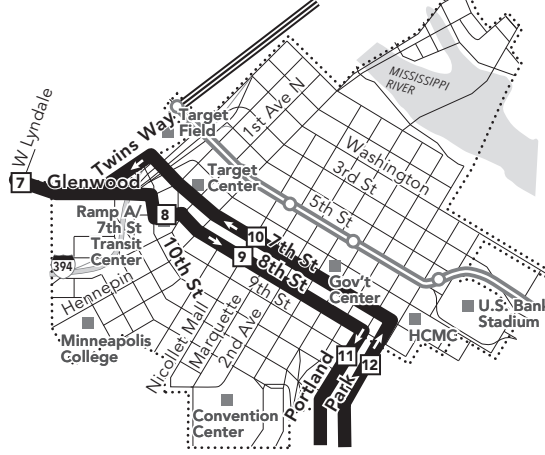

Effective 3/22/2025

LOCAL BUS ROUTE

MAJOR DESTINATIONS:

- Minnnetonka
Cedar Lake Rd
St Louis Park
Louisiana Ave Transit Center
The Shops at West End
North Minneapolis
Bryn Mawr Neighborhood
Glenwood Ave
Downtown Minneapolis
South Minneapolis
Franklin Ave
Franklin Ave Station
Longfellow Neighborhood
46th St Station

Please note: Route 9 will be on a long-term detour due to Louisiana Ave construction in 2025. Visit metrotransit.org for the latest information.

Minneapolis Downtown Zone

Ride in the Downtown Zone for 50¢

Go-To Card Retail Locations

A refillable Go-To Card is the most convenient way to travel by transit! Buy a Go-To Card or add value to an existing card at one of these locations or online.

- MINNEAPOLIS
Cub Foods: 4601 Snelling Ave
Metro Transit Service Center: 719 Marquette Ave
Unbank: 1009 Franklin Ave E
ST LOUIS PARK
Cub Foods: 5370 16th St W

Park & Ride Locations

Park free at these lots while you commute. No overnight parking.

- ST LOUIS PARK
Louisiana Ave Transit Center: 1300 Louisiana Ave S
Park Place Blvd Park & Ride: Park Place Blvd and Wayzata Blvd S