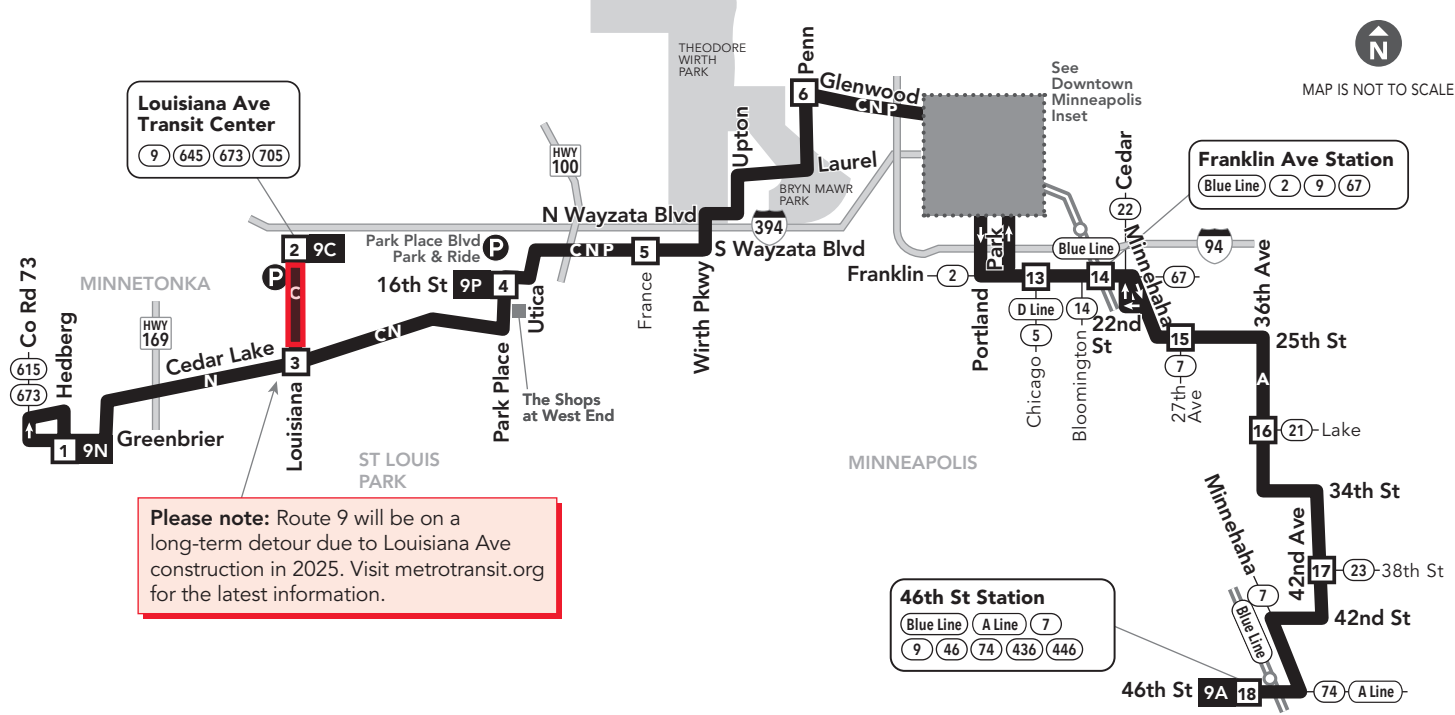

Effective 3/22/2025

LOCAL BUS ROUTE

MAJOR DESTINATIONS:

- Minnnetonka
Cedar Lake Rd
St Louis Park
Louisiana Ave Transit Center
The Shops at West End
North Minneapolis
Bryn Mawr Neighborhood
Glenwood Ave
Downtown Minneapolis
South Minneapolis
Franklin Ave
Franklin Ave Station
Longfellow Neighborhood
46th St Station

Please note: Route 9 will be on a long-term detour due to Louisiana Ave construction in 2025. Visit metrotransit.org for the latest information.

Minneapolis Downtown Zone

Ride in the Downtown Zone for 50¢

Go-To Card Retail Locations

A refillable Go-To Card is the most convenient way to travel by transit! Buy a Go-To Card or add value to an existing card at one of these locations or online.

- MINNEAPOLIS
Cub Foods: 4601 Snelling Ave
Metro Transit Service Center: 719 Marquette Ave
Unbank: 1009 Franklin Ave E
ST LOUIS PARK
Cub Foods: 5370 16th St W

Park & Ride Locations

Park free at these lots while you commute. No overnight parking.

- ST LOUIS PARK
Louisiana Ave Transit Center: 1300 Louisiana Ave S
Park Place Blvd Park & Ride: Park Place Blvd and Wayzata Blvd S