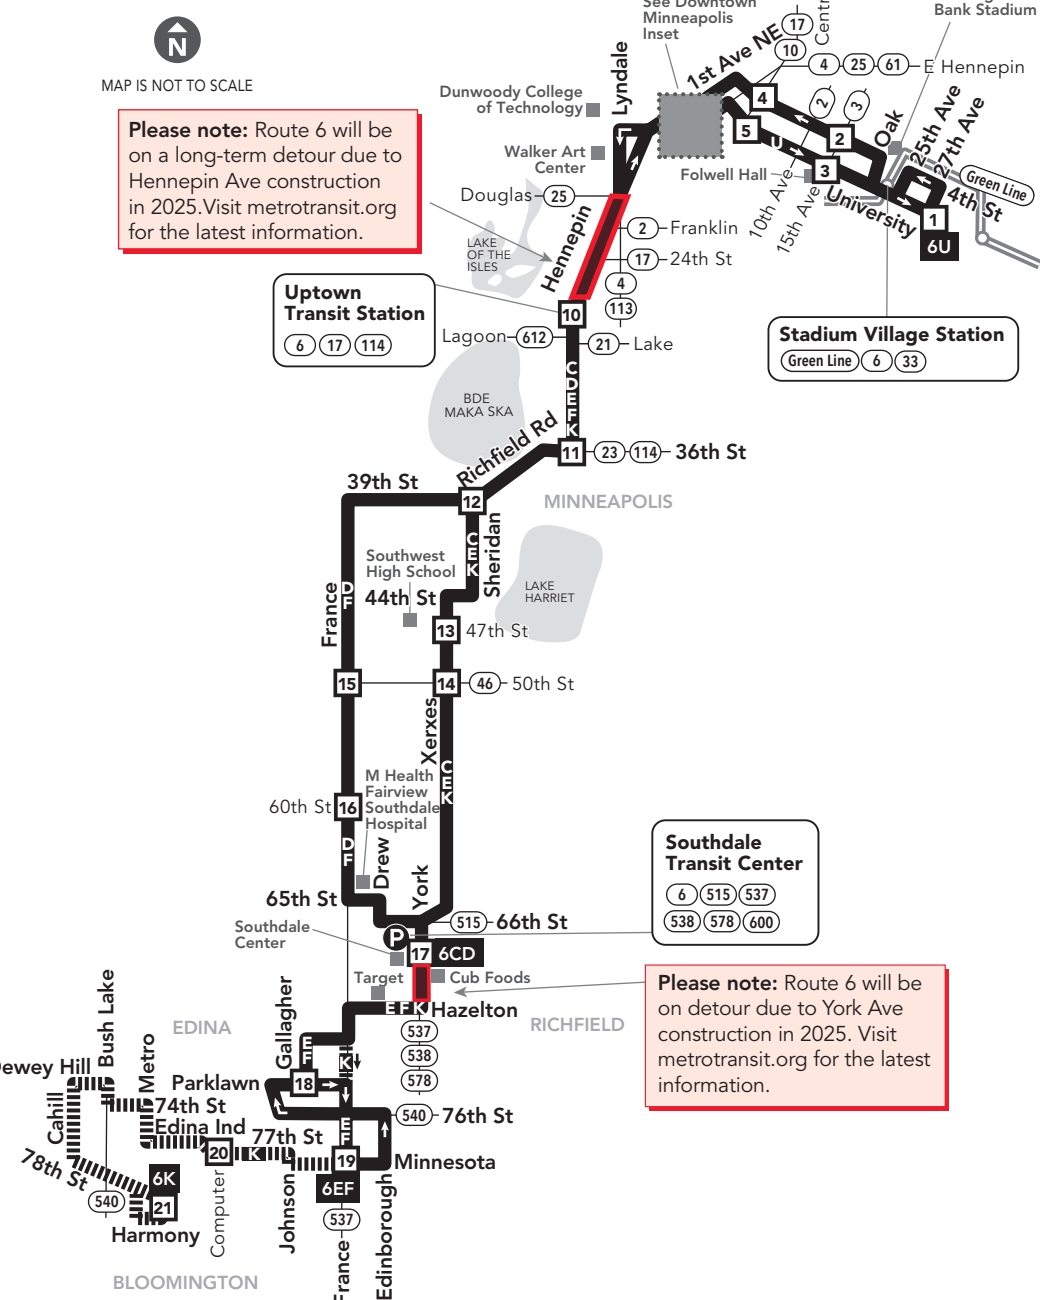

Reading a schedule: a step-by-step guide

1. Find the schedule for the day of the week and the direction you plan to travel.
  2. Look at the map and find the timepoints nearest your trip start and end points.
  3. Read down the column to see what time a bus will depart from a given timepoint.

Not all stops are shown on this timetable.

Use the timepoints on the map and the schedule to estimate the arrival of your bus.

Metro Transit Mobile App

Now you can plan your trip, see arrival information for bus and trains and buy transit tickets all on the go!

Download the free app on Google Play or App Store.

Please note: Route 6 will be affected by construction on University Ave and 4th St SE in 2025. Visit metrotransit.org for the latest information.

MAJOR DESTINATIONS:

- University of Minnesota
  Stadium Village Station
  Dinkytown
  Southeast Minneapolis
  4th St
  University Ave
  Downtown Minneapolis
  Hennepin Ave
  Uptown Transit Station
  France Ave
  Xerxes Ave
  Edina
  Southdale Center
  Minnesota Dr
  Edina Industrial Park Area

612-373-3333 • metrotransit.org

- Timepoint on schedule
  Regular Route
  METRO Line and Stations
  Northstar Commuter Line
  Limited Service
  Route Ending Point
  Route Letter
  Connecting Routes
  Park & Ride Lot

Monday — Friday

NORTHBOUND from Edina and south Minneapolis to downtown Minneapolis or the U of M

Table with columns for route number & letter, stop names, and timepoints for Northbound travel from Edina and south Minneapolis to downtown Minneapolis or the U of M.

Operates school days only.

Monday — Friday

SOUTHBOUND from the U of M or downtown Minneapolis to south Minneapolis and Edina

Table with columns for route number & letter, stop names, and timepoints for Southbound travel from the U of M or downtown Minneapolis to south Minneapolis and Edina.

Park & Ride Locations
Park free at these lots while you commute. No overnight parking.
EDINA
• Southdale Transit Center: York Ave and 66th St W

Go-To Card Retail Locations
A refillable Go-To Card is the most convenient way to travel by transit! Buy a Go-To Card or add value to an existing card at one of these locations or online.
EDINA
• Cub Foods: 6775 York Ave S
MINNEAPOLIS
• Cub Foods: 1104 Lagoon Ave
• Lunds & Byerlys: 25 University Ave SE
• Metro Transit Service Center: 719 Marquette Ave
• Wedge Community Co-Op - Linden Hills: 3815 Sunnyside Ave
• Wedge Community Co-Op - Lyndale: 2105 Lyndale Ave S

Trip Planner
To:
From:
Go