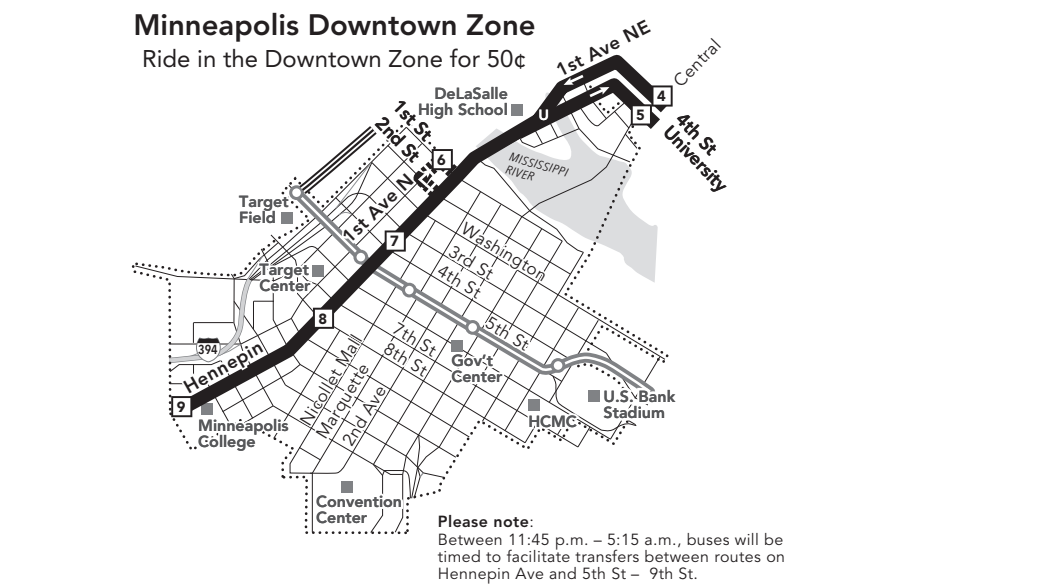

Reading a schedule: a step-by-step guide

1. Find the schedule for the day of the week and the direction you plan to travel.
  2. Look at the map and find the timepoints nearest your trip start and end points.
  3. Read down the column to see what time a bus will depart from a given timepoint.

Not all stops are shown on this timetable.

Use the timepoints on the map and the schedule to estimate the arrival of your bus.

Metro Transit Mobile App

Now you can plan your trip, see arrival information for bus and trains and buy transit tickets all on the go!

Download the free app on Google Play or App Store.

Please note: Route 6 will be affected by construction on University Ave and 4th St SE in 2025. Visit metrotransit.org for the latest information.

MAJOR DESTINATIONS:

- University of Minnesota
  Stadium Village Station
  Dinkytown
  Southeast Minneapolis
  4th St
  University Ave
  Downtown Minneapolis
  Hennepin Ave
  Uptown Transit Station
  France Ave
  Xerxes Ave
  Edina
  Southdale Center
  Minnesota Dr
  Edina Industrial Park Area

612-373-3333 • metrotransit.org

- Timepoint on schedule
  Regular Route
  METRO Line and Stations
  Northstar Commuter Line
  Limited Service
  Route Ending Point
  Route Letter
  Connecting Routes
  Park & Ride Lot

Monday — Friday

NORTHBOUND from Edina and south Minneapolis to downtown Minneapolis or the U of M

Table with columns for route number & letter, stop names, and timepoints for Northbound travel from Edina and south Minneapolis to downtown Minneapolis or the U of M.

Operates school days only.

Monday — Friday

SOUTHBOUND from the U of M or downtown Minneapolis to south Minneapolis and Edina

Table with columns for route number & letter, stop names, and timepoints for Southbound travel from the U of M or downtown Minneapolis to south Minneapolis and Edina.

Park & Ride Locations
Park free at these lots while you commute. No overnight parking.
EDINA
• Southdale Transit Center: York Ave and 66th St W

Go-To Card Retail Locations
A refillable Go-To Card is the most convenient way to travel by transit! Buy a Go-To Card or add value to an existing card at one of these locations or online.
EDINA
• Cub Foods: 6775 York Ave S
MINNEAPOLIS
• Cub Foods: 1104 Lagoon Ave
• Lunds & Byerlys: 25 University Ave SE
• Metro Transit Service Center: 719 Marquette Ave
• Wedge Community Co-Op - Linden Hills: 3815 Sunnyside Ave
• Wedge Community Co-Op - Lyndale: 2105 Lyndale Ave S

Trip Planner
To:
From:
Go