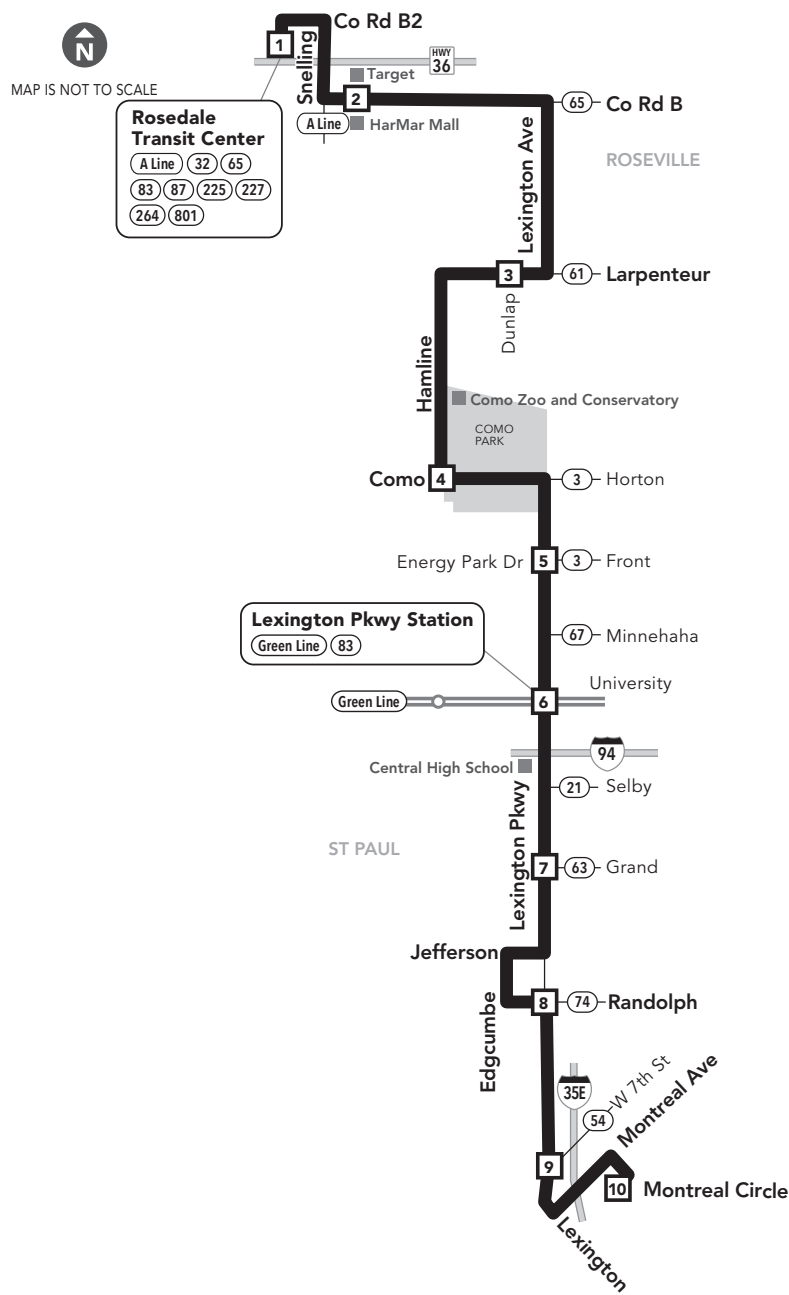

## LOCAL BUS ROUTE

### MAJOR DESTINATIONS:

- Roseville**
  - Rosedale Center
  - Target
  - HarMar Mall
  - Co Rd B
  - Lexington Ave
- Larpenteur Ave**
- St Paul**
  - Hamline Ave
  - Como Park
  - Lexington Pkwy
  - Lexington Pkwy Station
  - Randolph Ave
  - Montreal Ave

**METRO Line and Stations**  
METRO trains or buses will pick up or drop off customers at any station along this route.

**22 Connecting Routes**  
See those route schedules for details.

### Go-To Card Retail Locations

A refillable Go-To Card is the most convenient way to travel by transit! Buy a Go-To Card or add value to an existing card at one of these locations or online.

**ROSEVILLE**