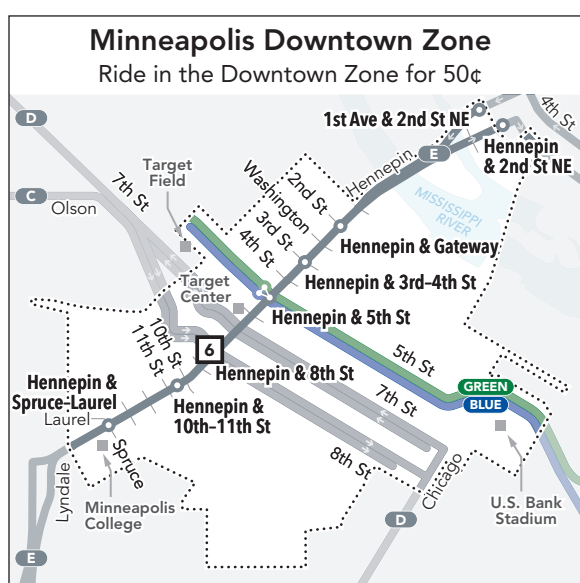

BUS RAPID TRANSIT

MAJOR DESTINATIONS:

- St. Paul
 - Westgate Station
- University of Minnesota
 - Stadium Village Station
 - Huntington Bank Stadium
 - Dinkytown
- Southeast Minneapolis
 - 4th St
 - University Ave
- Downtown Minneapolis
 - Hennepin Ave
 - Uptown Transit Station
 - Linden Hills Neighborhood
- France Ave
- Edina
 - M Health Fairview
 - Southdale Hospital
 - Southdale Center

NexTrip
Real-time departure information.

Customer Relations / Lost & Found
570 6th Ave N, Minneapolis, MN 55411
Provide comments and suggestions or check on lost items.

Hours: Mon. – Fri., 8:00 am – 4:30 pm
Closed weekends and holidays

Go-To Cards: Check your balance and add value.

711 Minnesota Relay (hearing impaired)

metrotransit.org

- NexTrip: Real-time departure times
- Trip planner and interactive map
- Printable schedules
- Go-To Cards: buy, add value, check balance
- Chat with a transit expert
- Bike and carpooling resources

Text for Transit Info

Text transit questions or trip plan requests to 612-444-1161. Available only during TIC hours of operation.

Monday — Friday

NORTHBOUND from Southdale Center to Westgate Station via downtown