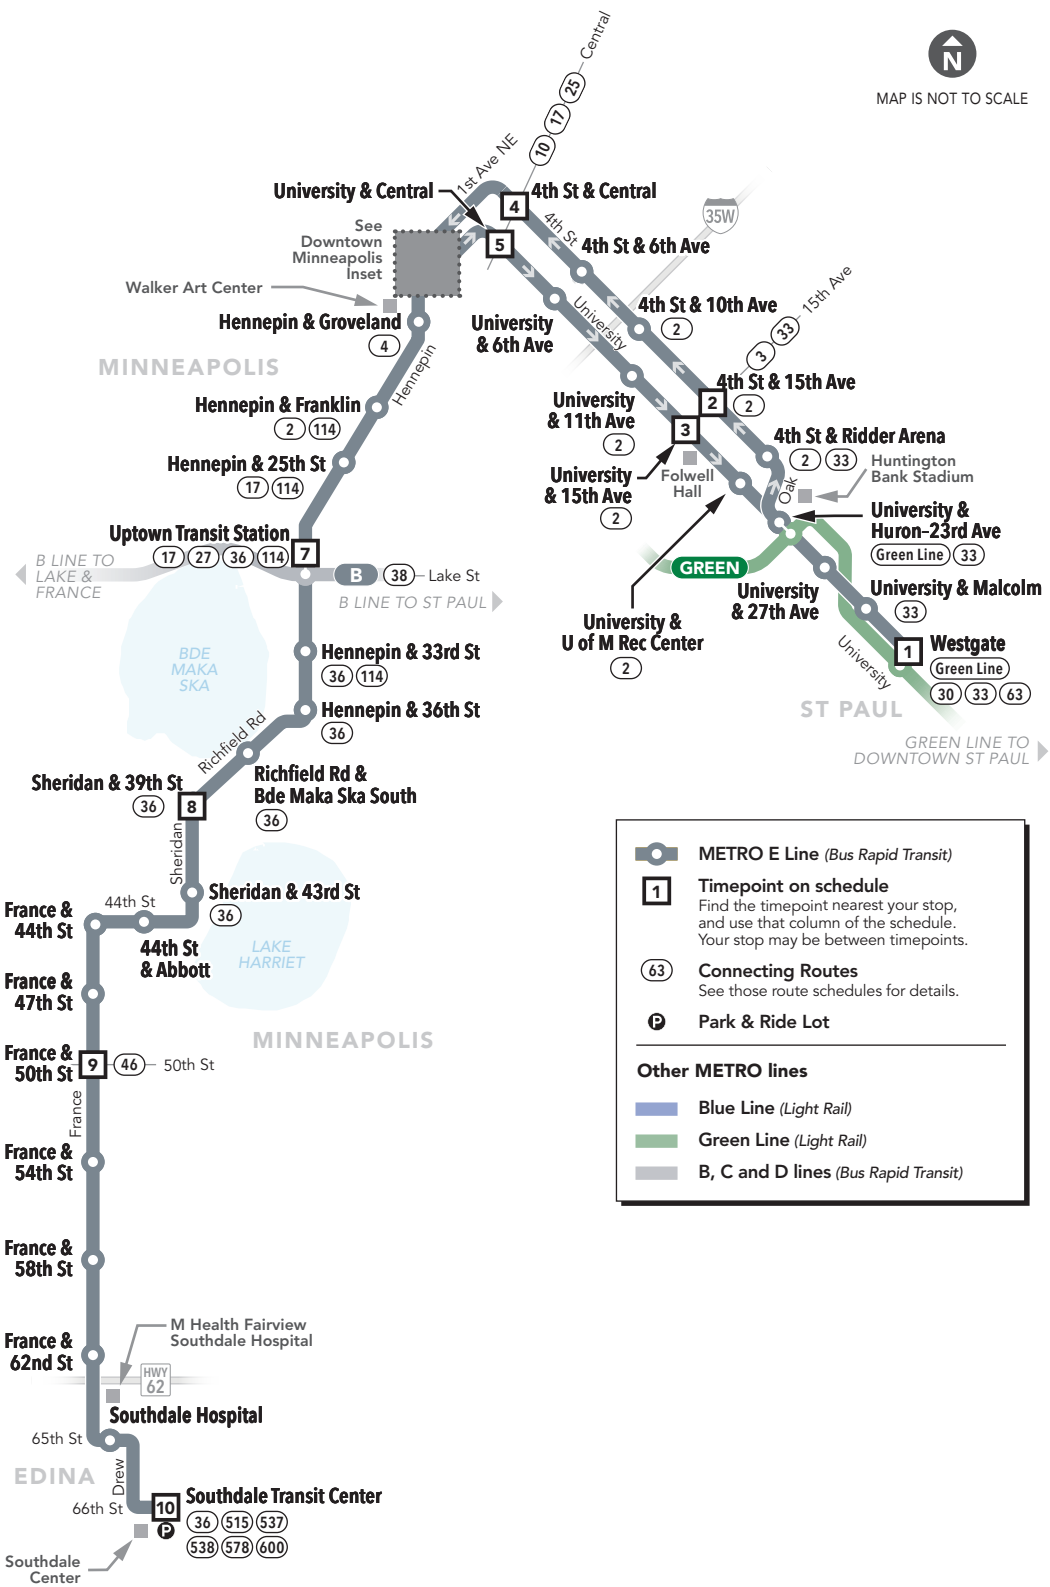

BUS RAPID TRANSIT

MAJOR DESTINATIONS:

- St. Paul
  - Westgate Station
- University of Minnesota
  - Stadium Village Station
  - Huntington Bank Stadium
  - Dinkytown
- Southeast Minneapolis
  - 4th St
  - University Ave
- Downtown Minneapolis
  - Hennepin Ave
  - Uptown Transit Station
  - Linden Hills Neighborhood
- France Ave
- Edina
  - M Health Fairview
  - Southdale Hospital
  - Southdale Center

612-373-3333 • metrotransit.org

Information: 612-373-3333

Metro Transit is the one place for all your transportation information.

Transit Information
Get assistance from a transit expert.

Hours:
Monday – Friday: 6:30 am – 8:00 pm
Saturday: 8:00 am – 4:30 pm
Sunday & Holidays: Closed

NexTrip
Real-time departure information.

Customer Relations / Lost & Found
570 6th Ave N, Minneapolis, MN 55411
Provide comments and suggestions or check on lost items.

Hours: Mon. – Fri., 8:00 am – 4:30 pm
Closed weekends and holidays

Go-To Cards: Check your balance and add value.

711 Minnesota Relay (hearing impaired)

metrotransit.org

- NexTrip: Real-time departure times
- Trip planner and interactive map
- Printable schedules
- Go-To Cards: buy, add value, check balance
- Chat with a transit expert
- Bike and carpooling resources

Text for Transit Info

Text transit questions or trip plan requests to 612-444-1161. Available only during TIC hours of operation.

Monday — Friday

NORTHBOUND from Southdale Center to Westgate Station via downtown