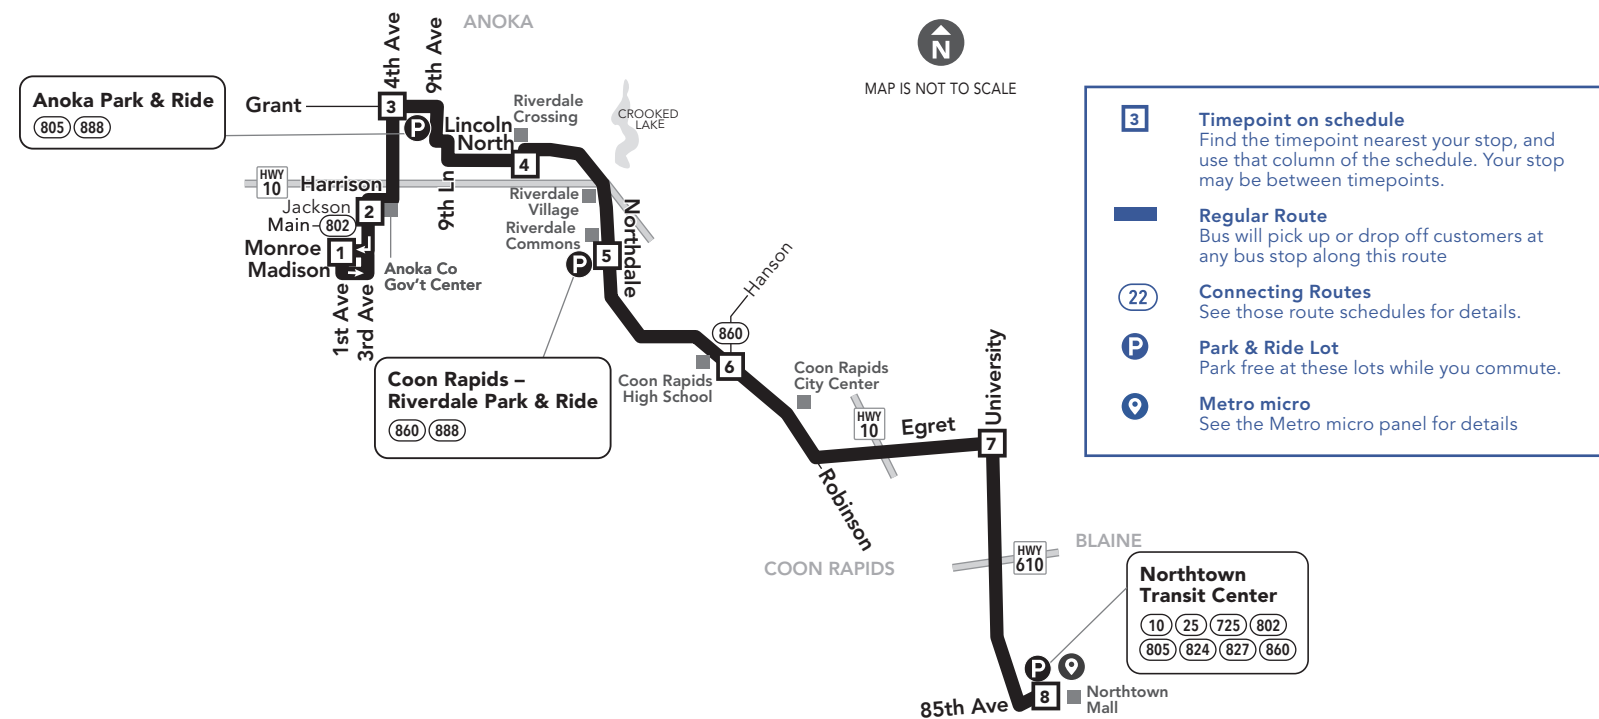

805

Effective 6/13/2026

LOCAL BUS ROUTE

MAJOR DESTINATIONS:

Anoka

- Anoka Co Government Center
- Anoka Park & Ride

Coon Rapids

- Riverdale Crossing
- Riverdale Village
- Riverdale Commons
- Coon Rapids - Riverdale Park & Ride
- Northdale Blvd
- Coon Rapids High School
- Coon Rapids City Center

University Ave

Blaine

- Northtown Mall

Regional Route
612-373-3333
metrotransit.org

3 Timepoint on schedule
Find the timepoint nearest your stop, and use that column of the schedule. Your stop may be between timepoints.

Regular Route
Bus will pick up or drop off customers at any bus stop along this route

22 Connecting Routes
See those route schedules for details.

P Park & Ride Lot
Park free at these lots while you commute.

Micro Metro micro
See the Metro micro panel for details

Northtown Transit Center
10 25 725 802
805 824 827 860

Metromicro

This route travels through one of Metro micro's service areas.

Metro micro is transit with a twist – using minibuses, we pair the comfort and convenience of a private ride with an efficient, affordable shared ride. We'll come to you and drop you anywhere inside the same service area!

See metrotransit.org/micro for details.

Reading a schedule: a step-by-step guide

1. Find the schedule for the **day** of the week and the **direction** you plan to travel.
2. Look at the map and find the **timepoints** nearest your trip start and end points. Your stop may be between timepoints.
3. Read down the column to see what **time** a bus will depart from a given timepoint. Read across a row to see when the bus will reach another timepoint. If the time is blank, that trip does not serve that timepoint.

Not all stops are shown on this timetable.

Use the timepoints on the map and the schedule to estimate the arrival of your bus. For details, call Transit Information or explore our interactive map and trip planning tools at metrotransit.org.

Metro Transit Mobile App

Now you can plan your trip, see arrival information for bus and trains and buy transit tickets all on the go!

Download the free app on Google Play or App Store.

Local Bus & METRO Fares	All Day, Every Day	
Adults (ages 13-64)	$ 2.00	
Seniors (65+), Youth (6-12), Medicare	$ 1.00	
Downtown Zone	.50	
Express Bus Fares	Rush Hours Mon. - Fri. 6 - 9 a.m. 3 - 6:30 p.m.	Non-Rush Hours
Adults (ages 13-64)	$ 3.25	$ 2.50
Seniors (65+), Youth (6-12), Medicare	$ 3.25	$ 1.00
Reduced Fares		
Persons with disabilities	$ 1.00 At all times on buses & METRO lines	
Children 5 and Under	FREE (limit 3) Must ride with a fare-paying customer	

Reduced Fares
See rates above. To receive a reduced fare:
Bus – Please tell the bus driver **before you pay your fare** if you qualify for a reduced fare.
METRO lines – Be ready to show transit officials that you qualify for a reduced fare.

Qualifying ID
Seniors (65+): Show a Minnesota driver's license/state ID with a Senior/ **T** endorsement.
Medicare card holders: Show a Medicare card along with a MN driver's license/state ID.
Persons with Disabilities: Show a Minnesota state ID with an **A** or **L** endorsement, Limited Mobility Go-To card or Metro Mobility ID card. For information on certification, call Customer Relations at 612-373-3333.