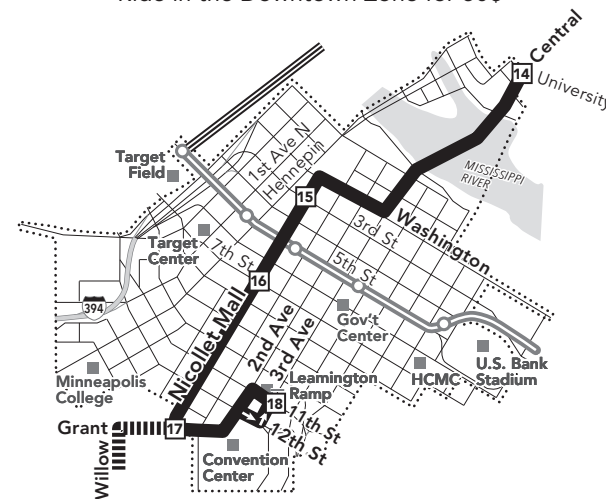

Minneapolis Downtown Zone

Ride in the Downtown Zone for 50¢

- **3** Timepoint on schedule
  Find the timepoint nearest your stop, and use that column of the schedule. Your stop may be between timepoints.
- **Regular Route**
  Bus will pick up or drop off customers at any bus stop along this route.
- **Limited Service**
  Only certain trips take this route.
- **METRO Line and Stations**
  METRO trains or buses will pick up or drop off customers at any station along this route.
- **Northstar Commuter Line**
  Transfers from Northstar to buses or light rail are free. Transfers from buses or light rail to Northstar require an additional fare.
- **22B** Route Ending Point
  Trips with the indicated number/letter end at this point. Number/letter is found in schedules and on bus destination signs.
- **B** Route Letter
  Indicates which trips travel on this section of the route. Letter is found in schedules and on bus destination signs.
- **22** Connecting Routes
  See those route schedules for details.
- **P** Park & Ride Lot
  Park free at these lots while you commute.

Go-To Card Retail Locations

A refillable Go-To Card is the most convenient way to travel by transit! Buy a Go-To Card or add value to an existing card at one of these locations or online.

- **BLAINE**
  - Cub Foods: 585 Northtown Dr NE
- **MINNEAPOLIS**
  - Cub Foods: 1540 New Brighton Blvd
  - Lunds & Byerlys: 25 University Ave SE
  - Metro Transit Service Center: 719 Marquette Ave
- **NEW BRIGHTON**
  - Cub Foods: 2600 Rice Creek Rd
- **ST ANTHONY**
  - Cub Foods: 3930 Silver Lake Rd

Park & Ride Locations

Park free at these lots while you commute. No overnight parking.

- **BLAINE**
  - Northtown Transit Center: 150 Northtown Dr NE
- **MOUNDS VIEW**
  - Co Rd H Park & Ride: 2146 Highway Ave

Reading a schedule: a step-by-step guide

1. Find the schedule for the **day** of the week and the **direction** you plan to travel.
2. Look at the map and find the **timepoints** nearest your trip start and end points. Your stop may be between timepoints.
3. Read down the column to see what **time** a bus will depart from a given timepoint. Read across a row to see when the bus will reach another timepoint. If the time is blank, that trip does not serve that timepoint.

Not all stops are shown on this timetable.

Use the timepoints on the map and the schedule to estimate the arrival of your bus. For details, call Transit Information or explore our interactive map and trip planning tools at metrotransit.org.

metrotransit.org

Metro Transit Mobile App

Now you can plan your trip, see arrival information for bus and trains and buy transit tickets all on the go! Download the free app on Google Play or App Store.

Monday — Friday

NORTHBOUND from St Louis Park or downtown Minneapolis to St Anthony, Mounds View or Blaine