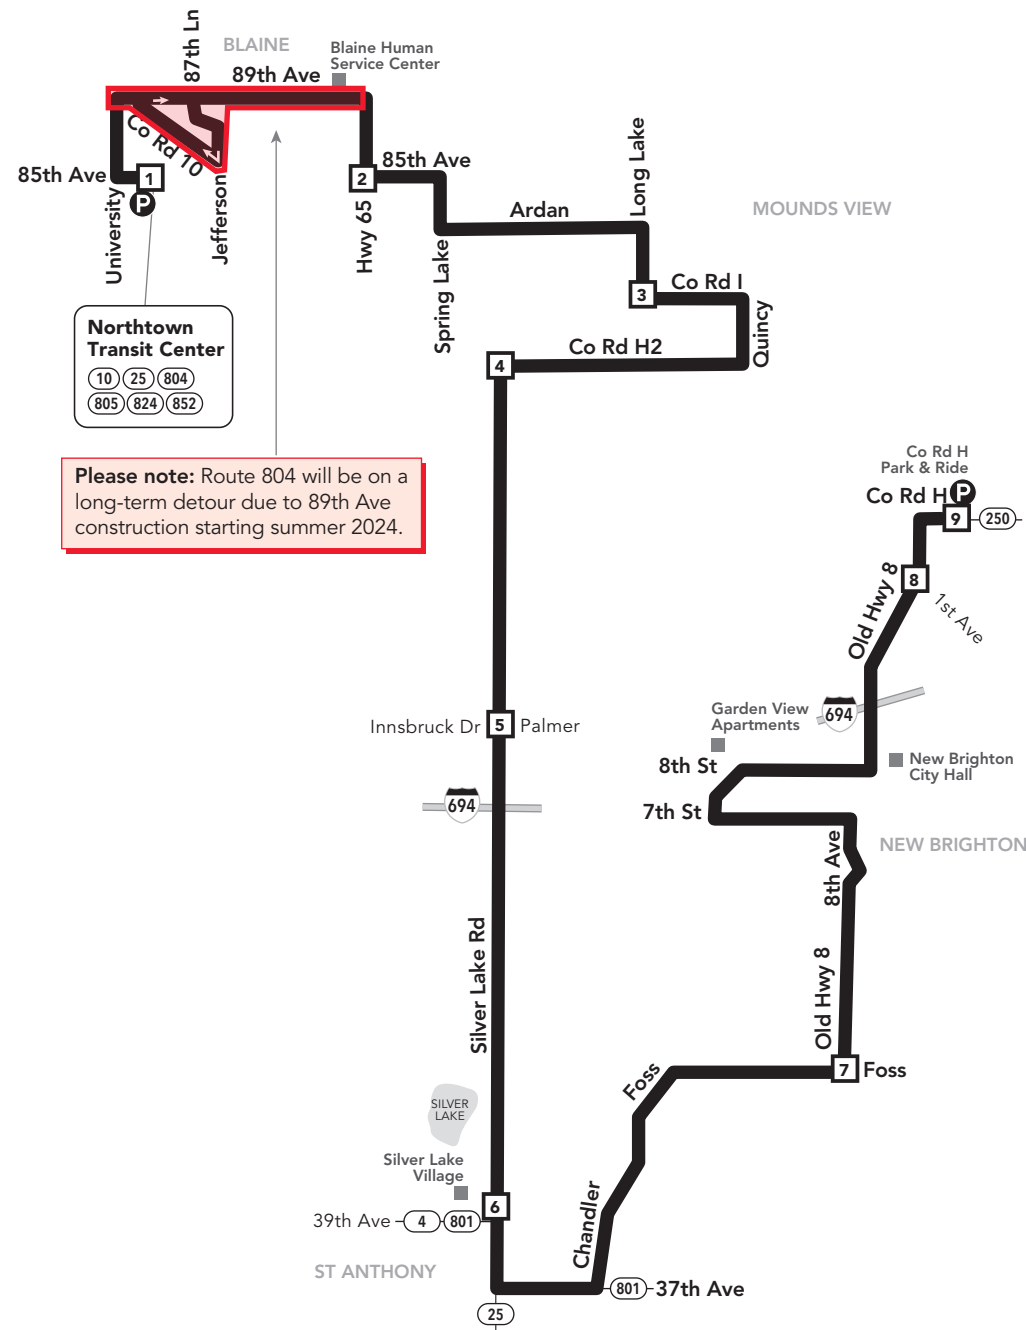

Route 804 Operated by Transdev North America

Please note: Route 804 will be on a long-term detour due to 89th Ave construction starting summer 2024.

- **3** **Timepoint on schedule**
  Find the timepoint nearest your stop, and use that column of the schedule. Your stop may be between timepoints.
- **■** **Regular Route**
  Bus will pick up or drop off customers at any bus stop along this route.
- **22** **Connecting Routes**
  See those route schedules for details.
- **P** **Park & Ride Lot**
  Park free at these lots while you commute.

Go-To Card Retail Locations

A refillable Go-To Card is the most convenient way to travel by transit! Buy a Go-To Card or add value to an existing card at one of these locations or online.

- **BLAINE**
  - Cub Foods: 585 Northtown Dr NE
- **NEW BRIGHTON**
  - Cub Foods: 2600 Rice Creek Rd
- **ST ANTHONY**
  - Cub Foods: 3930 Silver Lake Rd

Park & Ride Locations

Park free at these lots while you commute. No overnight parking.

- **BLAINE**
  - Northtown Transit Center: 150 Northtown Dr NE
- **MOUNDS VIEW**
  - Co Rd H Park & Ride: 2146 Highway Ave

All buses and trains have bike racks so you can bring your bicycle along.

Look for instructions on the rack. Lockers are also available for rent. Details at metrotransit.org/bike.

Funded by: Metropolitan Council
Operated by: Transdev North America

Information: 612-373-3333

Metro Transit is the one place for all your transit information.

Transit Information
Get assistance from a transit expert.

Hours:
Monday – Friday: 6:30 am – 8:00 pm
Saturday: 8:00 am – 4:30 pm
Sunday & Holidays: Closed

NexTrip
Real-time departure information.

Customer Relations/Lost & Found
570 6th Ave N, Minneapolis, MN 55411
Provide comments and suggestions.
Hours: Mon. – Fri., 8:00 am – 4:30 pm
Closed weekends and holidays

Lost & Found (Route 804 only)
Transdev North America
3204 Como Ave SE
Minneapolis, MN 55414 | 612-278-2525

Go-To Cards: Check your balance and add value.

Commuter and bicycling programs
For carpool/vanpool services, employer resources and bike locker rental.

711 Minnesota Relay (hearing impaired)

metrotransit.org

- NexTrip: Real-time departure times
- Trip planner and interactive map
- Printable schedules
- Go-To Cards: buy, add value, check balance
- Chat with a transit expert
- Bike and carpooling resources

Text for Transit Info

Text transit questions or trip plan requests to 612-444-1161. Available only during TIC hours of operation.