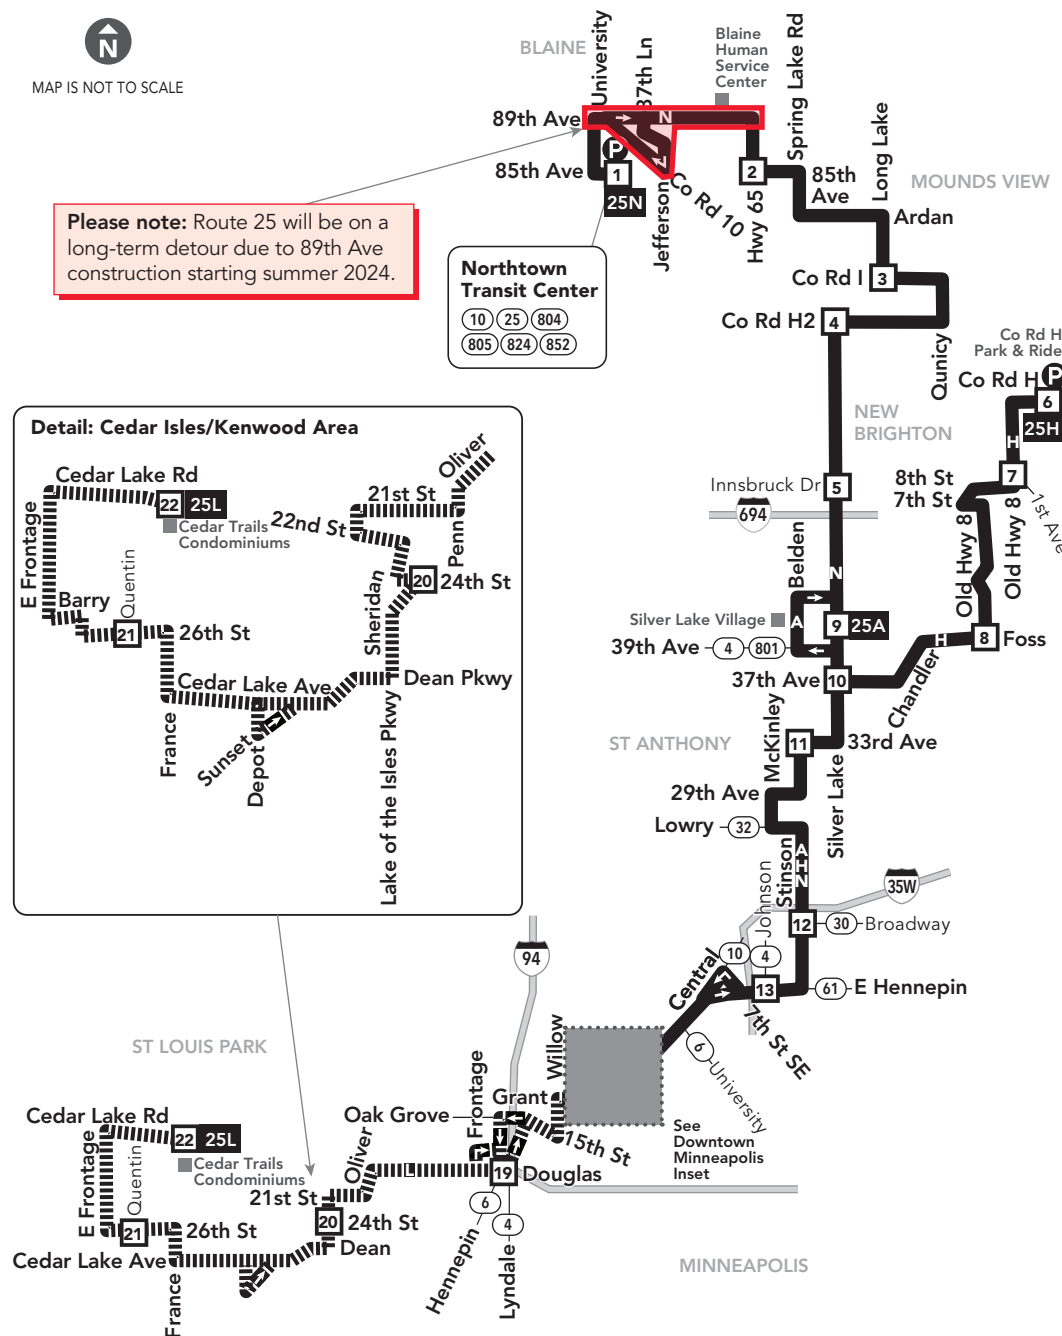

25 804

Effective 6/15/2024

LOCAL BUS ROUTES

MAJOR DESTINATIONS:

- **Blaine**
  - Northtown Mall
- **Mounds View**
  - Co Rd H Park & Ride
- **Silver Lake Rd**
- **New Brighton**
  - Old Hwy 8
- **St Anthony**
  - Silver Lake Village
- **Northeast Minneapolis**
  - The Quarry
- **Downtown Minneapolis**
- **South Minneapolis**
  - Loring Park
  - Kenwood Neighborhood
- **St Louis Park**
  - Cedar Trails Condominiums

612-373-3333 • metrotransit.org

Route 25 Operated by Metro Transit

Please note: Route 25 will be on a long-term detour due to 89th Ave construction starting summer 2024.