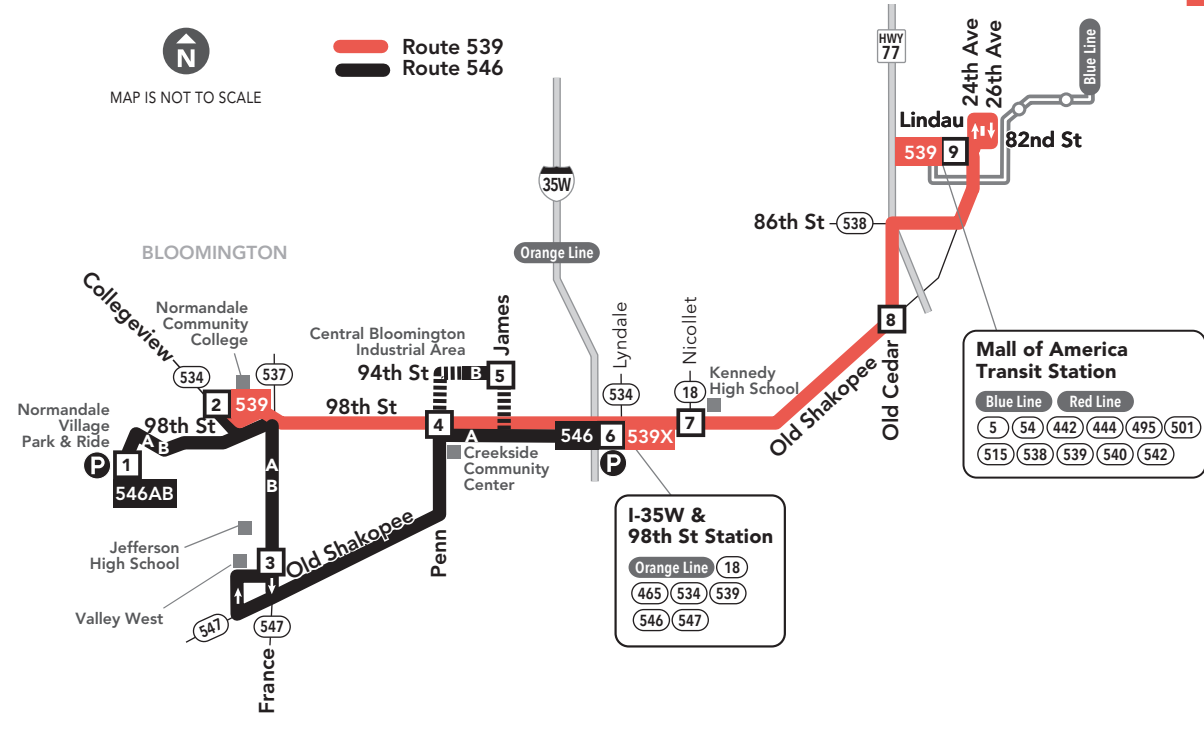

539 546

Serving former 98th St branch of Route 535CD

Serving former southwest part of Route 539

Effective 6/11/2022

LOCAL BUS ROUTES

MAJOR DESTINATIONS:

Bloomington

- Normandale Village
- Normandale Community College
- Valley West Center
- Old Shakopee Rd
- 98th St
- Central Bloomington Industrial Area (94th St - James Ave)
- I-35W & 98th St Station
- Mall of America Transit Station

3	Timepoint on schedule Find the timepoint nearest your stop, and use that column of the schedule. Your stop may be between timepoints.	22B	Route Ending Point Trips with the indicated number/letter end at this point. Number/letter is found in schedules and on bus destination signs.
■	Regular Route Bus will pick up or drop off customers at any bus stop along this route	B	Route Letter Indicates which trips travel on this section of the route. Letter is found in schedules and on bus destination signs.
 	Limited Service Only certain trips take this route.	22 METRO	Connecting Routes & Metro Lines See those route schedules for details.
☐	METRO Line and Stations METRO trains or buses will pick up or drop off customers at any station along this route.	P	Park & Ride Lot Park free at these lots while you commute.

Shaded times denote rush-hour service. See fare panel for rush-hour fees.

Saturday

EASTBOUND from I-35W & 98th St Station to Mall of America

route number & letter	AM				PM			
	6	7	8	9	6	7	8	9
539	7:16	7:19	7:23	7:30	12:16	12:19	12:23	12:30
539	7:46	7:49	7:53	8:00	1:16	1:19	1:23	1:30
539	8:46	8:49	8:53	9:00	1:46	1:49	1:53	2:00
539	9:16	9:19	9:23	9:30	2:46	2:49	2:53	3:00
539	10:16	10:19	10:23	10:30	3:16	3:19	3:23	3:30
539	10:46	10:49	10:53	11:00	4:16	4:19	4:23	4:30
539	11:46	11:49	11:53	12:00	4:46	4:49	4:53	5:00
539					5:46	5:49	5:53	6:00
539					6:16	6:19	6:23	6:30
539					7:16	7:19	7:23	7:30
539					7:46	7:49	7:53	8:00
539					8:46	8:49	8:53	9:00
539					9:16	9:19	9:23	9:30
539					10:16	10:19	10:23	10:30