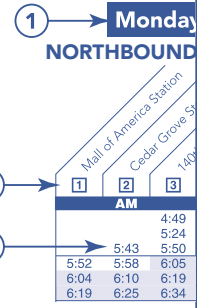

Effective 6/11/2022

LOCAL BUS ROUTE

MAJOR DESTINATIONS:

- Roseville**
 - Rosedale Center
 - Fairview Ave
- Falcon Heights**
 - U of M St Paul Campus
 - Cleveland Ave
- St Paul**
 - Raymond Ave
 - Raymond Ave Station
 - University Ave
 - Cleveland Ave
 - Highland Park Neighborhood
 - St Paul Ave
 - Sibley Plaza

 **Regional Route**
612-373-3333
metrotransit.org

Reading a schedule: a step-by-step guide

- Find the schedule for the **day** of the week and the **direction** you plan to travel.
- Look at the map and find the **timepoints** nearest your trip start and end points. Your stop may be between timepoints.
- Read down the column to see what **time** a bus will depart from a given timepoint. Read across a row to see when the bus will reach another timepoint. If the time is blank, that trip does not serve that timepoint.

Not all stops are shown on this timetable.

Use the timepoints on the map and the schedule to estimate the arrival of your bus. For details, call Transit Information or explore our interactive map and trip planning tools at metrotransit.org.