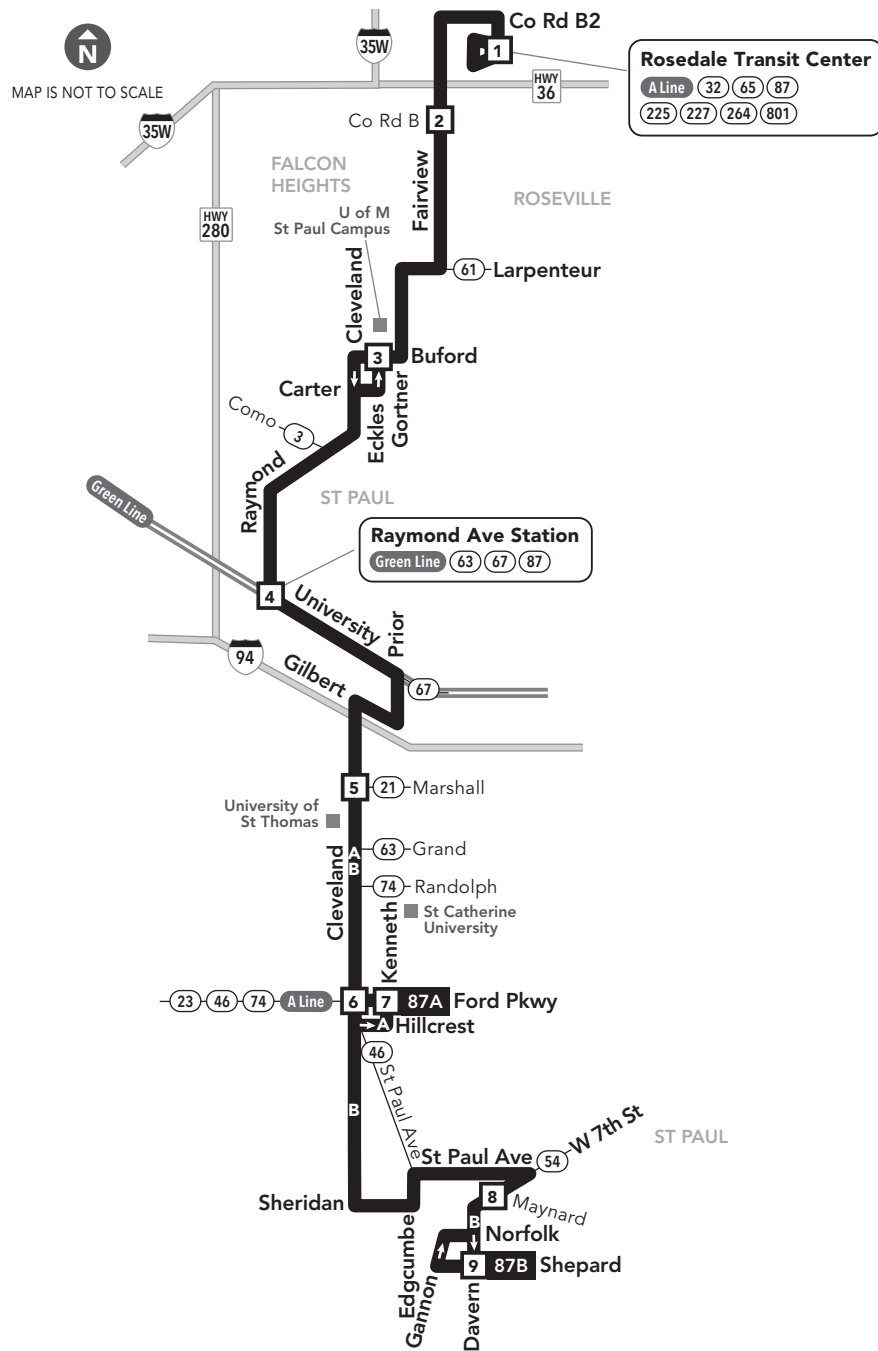

Shaded times denote rush-hour service. See fare panel for rush-hour fees.

- **3** Timepoint on schedule
  Find the timepoint nearest your stop, and use that column of the schedule. Your stop may be between timepoints.
- **Regular Route**
  Bus will pick up or drop off customers at any bus stop along this route
- **METRO Line and Stations**
  METRO trains or buses will pick up or drop off customers at any station along this route.
- **22B** Route Ending Point
  Trips with the indicated number/letter end at this point. Number/letter is found in schedules and on bus destination signs.
- **B** Route Letter
  Indicates which trips travel on this section of the route. Letter is found in schedules and on bus destination signs.
- **22 METRO** Connecting Routes & Metro Lines
  See those route schedules for details.

Metro Transit Mobile App

Now you can plan your trip, see arrival information for bus and trains and buy transit tickets all on the go!

Download the free app on Google Play or iTunes.

Go-To Card Retail Locations

A refillable Go-To Card is the most convenient way to travel by transit! Buy a Go-To Card or add value to an existing card at one of these locations or online.

ST PAUL

- Hampden Park Co-Op: 928 Raymond Ave

Save with U-Pass!

U-Pass offers University of Minnesota students unlimited rides all semester for one low price.

Details at metrotransit.org/u-pass.

All buses and trains have bike racks so you can bring your bicycle along.

Look for instructions on the rack. Lockers are also available for rent. Details at metrotransit.org/bike.

Trip Planner

To:

From:

metrotransit.org