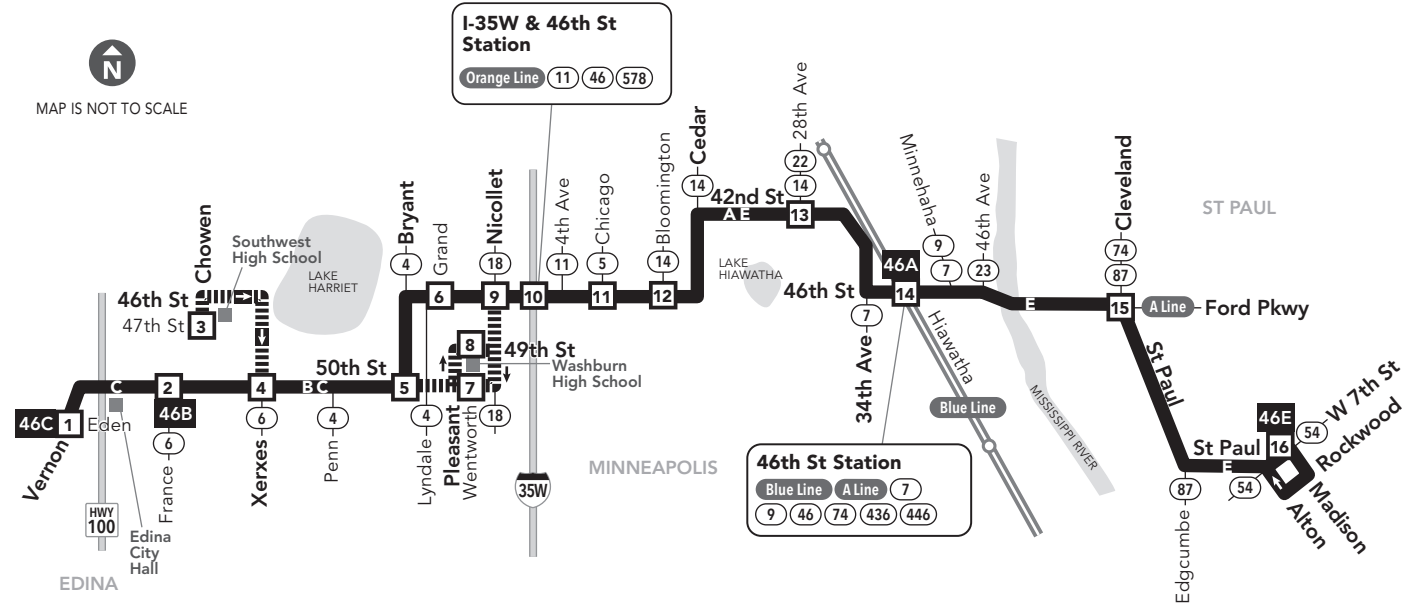

46

Effective 6/11/2022

LOCAL BUS ROUTE

MAJOR DESTINATIONS:

- Edina**
- South Minneapolis**
 - 50th St
 - 46th St
 - I-35W & 46th St Station
 - 42nd St
 - 46th St Station
- St Paul**
 - Ford Parkway
 - Highland Park Neighborhood
 - Highland Center
 - St Paul Ave
 - Sibley Plaza

612-373-3333 • metrotransit.org

Go-To Card Retail Locations

A refillable Go-To Card is the most convenient way to travel by transit! Buy a Go-To Card or add value to an existing card at one of these locations or online.

EDINA

- Jerrys Foods: 5125 Vernon Ave S

MINNEAPOLIS

- Cub Foods: 4601 Snelling Ave S

- 3** **Timepoint on schedule**
Find the timepoint nearest your stop, and use that column of the schedule. Your stop may be between timepoints.
- Regular Route**
Bus will pick up or drop off customers at any bus stop along this route
- METRO Line and Stations**
METRO trains or buses will pick up or drop off customers at any station along this route.
- Limited Service**
Only certain trips take this route.
- 22B** **Route Ending Point**
Trips with the indicated number/letter end at this point. Number/letter is found in schedules and on bus destination signs.
- B** **Route Letter**
Indicates which trips travel on this section of the route. Letter is found in schedules and on bus destination signs.
- 22 METRO** **Connecting Routes & Metro Lines**
See those route schedules for details.

Reading a schedule: a step-by-step guide

- Find the schedule for the **day of the week** and the **direction** you plan to travel.
- Look at the map and find the **timepoints** nearest your trip start and end points. Your stop may be between timepoints.
- Read down the column to see what **time** a bus will depart from a given timepoint. Read across a row to see when the bus will reach another timepoint. If the time is blank, that trip does not serve that timepoint.