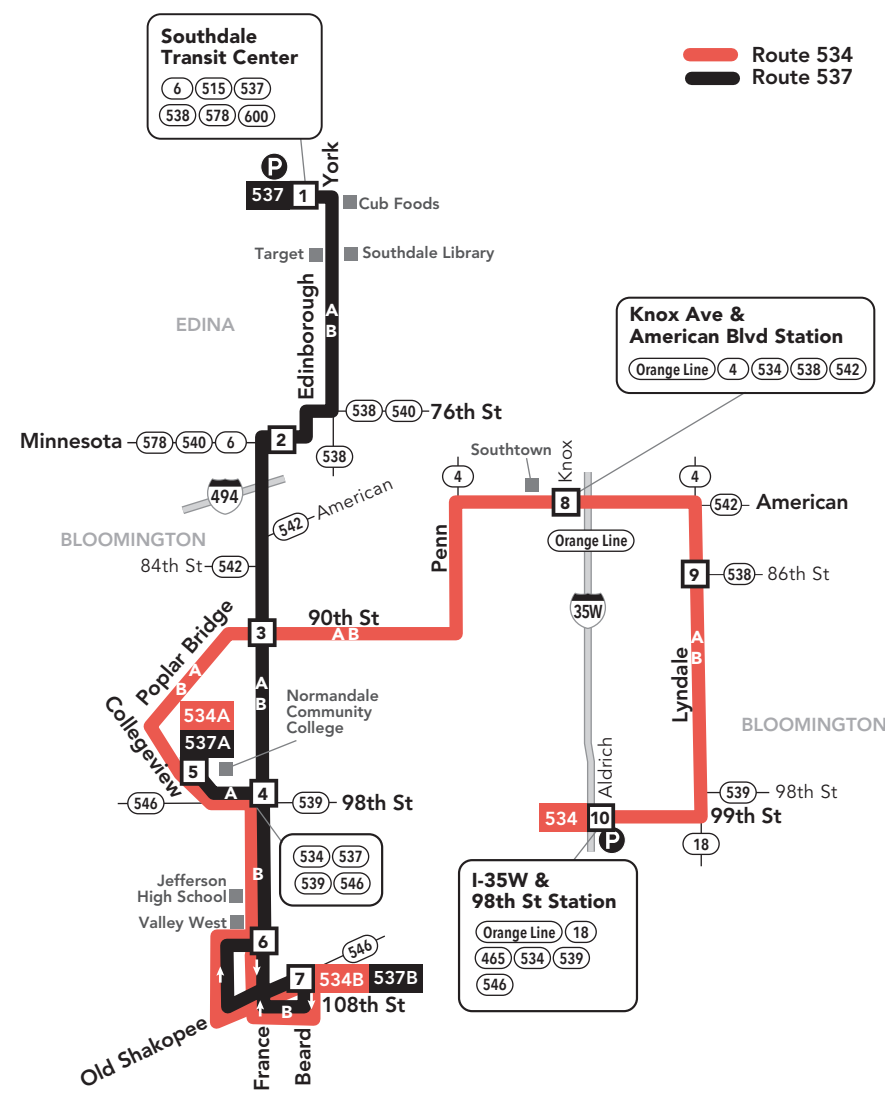

534 537 538

Effective 12/7/2024

LOCAL BUS ROUTES

MAJOR DESTINATIONS:

- Edina**
 - Southdale Center
 - York Ave
- Richfield**
 - Best Buy Headquarters
- Bloomington**
 - Valley West
 - France Ave
 - Normandale Community College
 - 90th St
 - Penn Ave
 - Southtown Shopping Center
 - American Blvd
 - Knox Ave & American Blvd Station
 - Lyndale Ave
 - I-35W & 98th St Station
 - 86th St
 - HealthPartners Clinic
 - Mall of America Station

Regional Route
612-373-3333
metrotransit.org

3	Timepoint on schedule Find the timepoint nearest your stop, and use that column of the schedule. Your stop may be between timepoints.	B	Route Letter Indicates which trips travel on this section of the route. Letter is found in schedules and on bus destination signs.
■	Regular Route Bus will pick up or drop off customers at any bus stop along this route.	22	Connecting Routes See those route schedules for details.
22B	Route Ending Point Trips with the indicated number/letter end at this point. Number/letter is found in schedules and on bus destination signs.	P	Park & Ride Lot Park free at these lots while you commute.

Look for instructions on the rack. Lockers are also available for rent. Details at metrotransit.org/bike.

Trip Planner

To:

From:

Go

metrotransit.org

Route 534

Monday — Friday
EASTBOUND from Beard Ave and Old Shakopee Rd or Normandale Community College to I-35W & 98th St Station