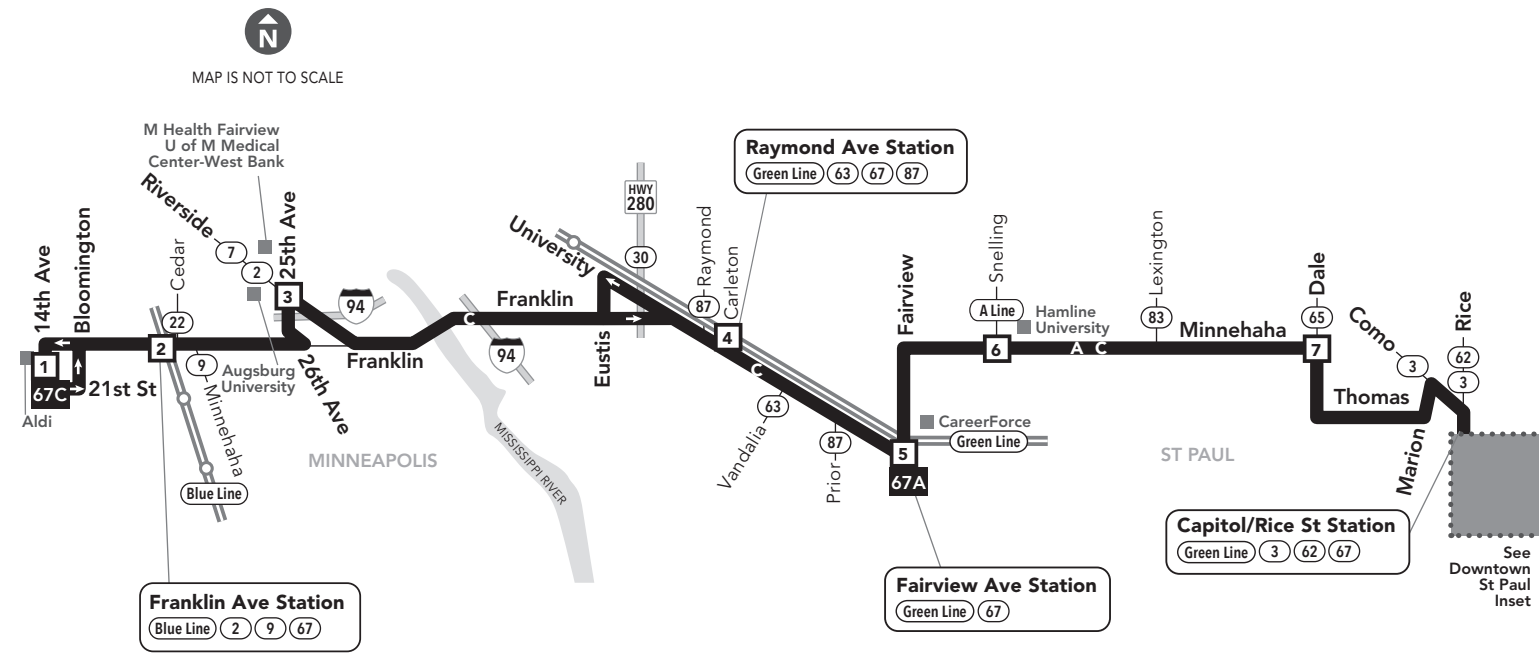

### MAJOR DESTINATIONS:

- Downtown St Paul**  
Capitol/Rice St Station
- St Paul**  
Minnehaha Ave  
Hamline University  
Fairview Ave Station  
University Ave  
Raymond Ave Station

- Franklin Ave**
- Minneapolis**  
M Health Fairview U of M  
Medical Center-West Bank  
Augsburg University  
Franklin Ave Station  
Aldi - Franklin Ave

### WESTBOUND from downtown St Paul to Fairview Ave Station or south Minneapolis

route number & letter	Minnesota St and 4th St	Minnesota St and 6th St	Capitol/Rice St Station	Minnehaha Ave and Dale St	Minnehaha Ave and Snelling Ave	Fairview Ave Station	Raymond Ave Station	25th Ave and Riverside Ave	Franklin Ave Station	14th Ave and Franklin Ave	Downtown St Paul
10	11	8	7	6	5	4	3	2	1		
<b>AM</b>											
67C	7:50	7:52	7:58	8:04	8:11	8:14	8:17	8:27	8:30	8:32	
67C	8:50	8:52	8:58	9:04	9:11	9:14	9:17	9:27	9:31	9:33	
67C	9:50	9:52	9:58	10:04	10:11	10:14	10:17	10:27	10:31	10:33	
67A	10:20	10:22	10:28	10:34	10:41	10:44	-	-	-	-	
67C	10:49	10:51	10:57	11:04	11:11	11:14	11:18	11:28	11:32	11:34	
67A	11:19	11:21	11:27	11:34	11:41	11:44	-	-	-	-	
67C	11:49	11:51	11:57	12:04	12:11	12:14	12:18	12:28	12:33	12:35	
<b>PM</b>											
67A	12:19	12:21	12:27	12:34	12:41	12:44	-	-	-	-	
67C	12:49	12:51	12:57	1:04	1:11	1:14	1:18	1:28	1:33	1:35	
67C	1:19	1:21	1:27	1:34	1:41	1:44	1:48	1:58	2:03	2:05	
67C	1:49	1:51	1:57	2:04	2:11	2:14	2:18	2:28	2:33	2:35	
67C	2:19	2:21	2:27	2:34	2:41	2:					