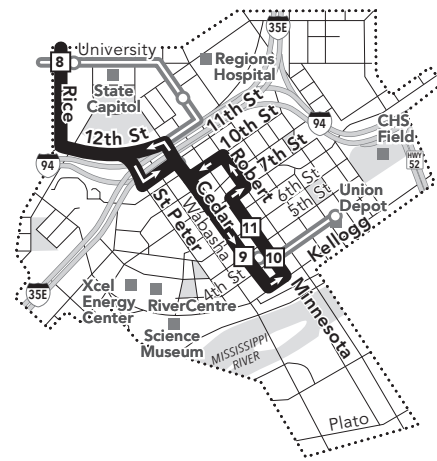

Please note: Construction on Minnesota St from 7th St to 10th St will require long-term detour to Robert St.

- **3** Timepoint on schedule
  Find the timepoint nearest your stop, and use that column of the schedule. Your stop may be between timepoints.
- **Regular Route**
  Bus will pick up or drop off customers at any bus stop along this route.
- **METRO Line and Stations**
  METRO trains or buses will pick up or drop off customers at any station along this route.
- **22B** Route Ending Point
  Trips with the indicated number/letter end at this point. Number/letter is found in schedules and on bus destination signs.
- **B** Route Letter
  Indicates which trips travel on this section of the route. Letter is found in schedules and on bus destination signs.
- **22** Connecting Routes
  See those route schedules for details.

Go-To Card Retail Locations

A refillable Go-To Card is the most convenient way to travel by transit! Buy a Go-To Card or add value to an existing card at one of these locations or online.

- **MINNEAPOLIS**
  - Seward Community Co-op - Franklin Store: 2823 Franklin Ave E
  - Unbank: 1009 Franklin Ave E
- **ST PAUL**
  - Metro Transit Service Center: 101 5th St E - US Bank Center Skyway

Metro Transit Mobile App

Now you can plan your trip, see arrival information for bus and trains and buy transit tickets all on the go!
Download the free app on Google Play or App Store.

Save with U Card!

Tap it on a Go-To Card reader on the bus or at a METRO station for unlimited rides.
Details at z.umn.edu/utp.

Regional Route
612-373-3333
metrotransit.org

Monday — Friday

EASTBOUND from south Minneapolis to downtown St Paul via Franklin Ave and Minnehaha Ave