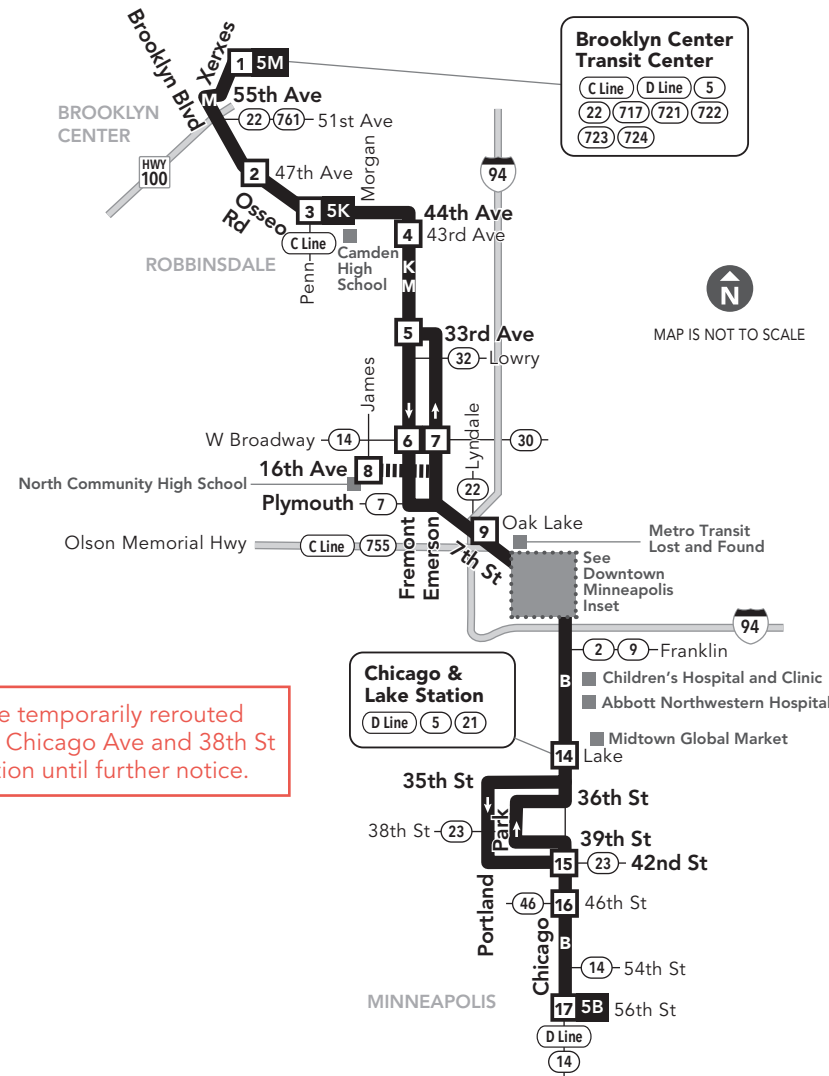

5

Effective 12/7/2024

LOCAL BUS ROUTE

MAJOR DESTINATIONS:

- Brooklyn Center**
Brooklyn Center Transit Center
- North Minneapolis**
Fremont Ave
Emerson Ave
- Downtown Minneapolis**
- South Minneapolis**
Chicago & Lake Station
Chicago Ave

Look for instructions on the rack. Lockers are also available for rent. Details at metrotransit.org/bike.

612-373-3333 • metrotransit.org

Buses are temporarily rerouted from the Chicago Ave and 38th St intersection until further notice.

- 3** Timepoint on schedule: Find the timepoint nearest your stop, and use that column of the schedule. Your stop may be between timepoints.
- Regular Route**: Bus will pick up or drop off customers at any bus stop along this route.
- Limited Service**: Only certain trips take this route.
- METRO Line and Stations**: METRO trains or buses will pick up or drop off customers at any station along this route.
- Northstar Commuter Line**: Transfers from Northstar to buses or light rail are free. Transfers from buses or light rail to Northstar require an additional fare.
- 22B** Route Ending Point: Trips with the indicated number/letter end at this point. Number/letter is found in schedules and on bus destination signs.
- B** Route Letter: Indicates which trips travel on this section of the route. Letter is found in schedules and on bus destination signs.
- 22** Connecting Routes: See those route schedules for details.

Minneapolis Downtown Zone

Go-To Card Retail Locations

- A refillable Go-To Card is the most convenient way to travel by transit! Buy a Go-To Card or add value to an existing card at one of these locations or online.
- BROOKLYN CENTER**
• Cub Foods: 3245 Co Rd 10
 - MINNEAPOLIS**
• Metro Transit Service Center: 719 Marquette Ave
• Unbank: 1009 Franklin Ave E