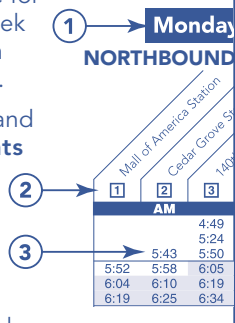

5

Effective 12/7/2024

LOCAL BUS ROUTE

MAJOR DESTINATIONS:

- Brooklyn Center**
Brooklyn Center Transit Center
- North Minneapolis**
Fremont Ave
Emerson Ave
- Downtown Minneapolis**
- South Minneapolis**
Chicago & Lake Station
Chicago Ave

Reading a schedule: a step-by-step guide

- Find the schedule for the **day** of the week and the **direction** you plan to travel.
- Look at the map and find the **timepoints** nearest your trip start and end points. Your stop may be between timepoints.
- Read down the column to see what **time** a bus will depart from a given timepoint. Read across a row to see when the bus will reach another timepoint. If the time is blank, that trip does not serve that timepoint.

Not all stops are shown on this timetable.

Use the timepoints on the map and the schedule to estimate the arrival of your bus. For details, call Transit Information or explore our interactive map and trip planning tools at metrotransit.org.

- 3** Timepoint on schedule: Find the timepoint nearest your stop, and use that column of the schedule. Your stop may be between timepoints.
- Regular Route**: Bus will pick up or drop off customers at any bus stop along this route.
- Limited Service**: Only certain trips take this route.
- METRO Line and Stations**: METRO trains or buses will pick up or drop off customers at any station along this route.
- Northstar Commuter Line**: Transfers from Northstar to buses or light rail are free. Transfers from buses or light rail to Northstar require an additional fare.
- 22B** Route Ending Point: Trips with the indicated number/letter end at this point. Number/letter is found in schedules and on bus destination signs.
- B** Route Letter: Indicates which trips travel on this section of the route. Letter is found in schedules and on bus destination signs.
- 22** Connecting Routes: See those route schedules for details.