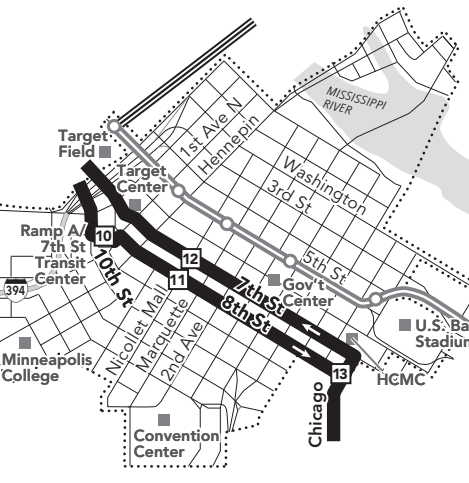

Look for instructions on the rack. Lockers are also available for rent. Details at metrotransit.org/bike.

612-373-3333 • metrotransit.org

Buses are temporarily rerouted from the Chicago Ave and 38th St intersection until further notice.

- 3** Timepoint on schedule: Find the timepoint nearest your stop, and use that column of the schedule. Your stop may be between timepoints.
- Regular Route**: Bus will pick up or drop off customers at any bus stop along this route.
- Limited Service**: Only certain trips take this route.
- METRO Line and Stations**: METRO trains or buses will pick up or drop off customers at any station along this route.
- Northstar Commuter Line**: Transfers from Northstar to buses or light rail are free. Transfers from buses or light rail to Northstar require an additional fare.
- 22B** Route Ending Point: Trips with the indicated number/letter end at this point. Number/letter is found in schedules and on bus destination signs.
- B** Route Letter: Indicates which trips travel on this section of the route. Letter is found in schedules and on bus destination signs.
- 22** Connecting Routes: See those route schedules for details.

Minneapolis Downtown Zone

Go-To Card Retail Locations

- A refillable Go-To Card is the most convenient way to travel by transit! Buy a Go-To Card or add value to an existing card at one of these locations or online.
- BROOKLYN CENTER**
• Cub Foods: 3245 Co Rd 10
 - MINNEAPOLIS**
• Metro Transit Service Center: 719 Marquette Ave
• Unbank: 1009 Franklin Ave E