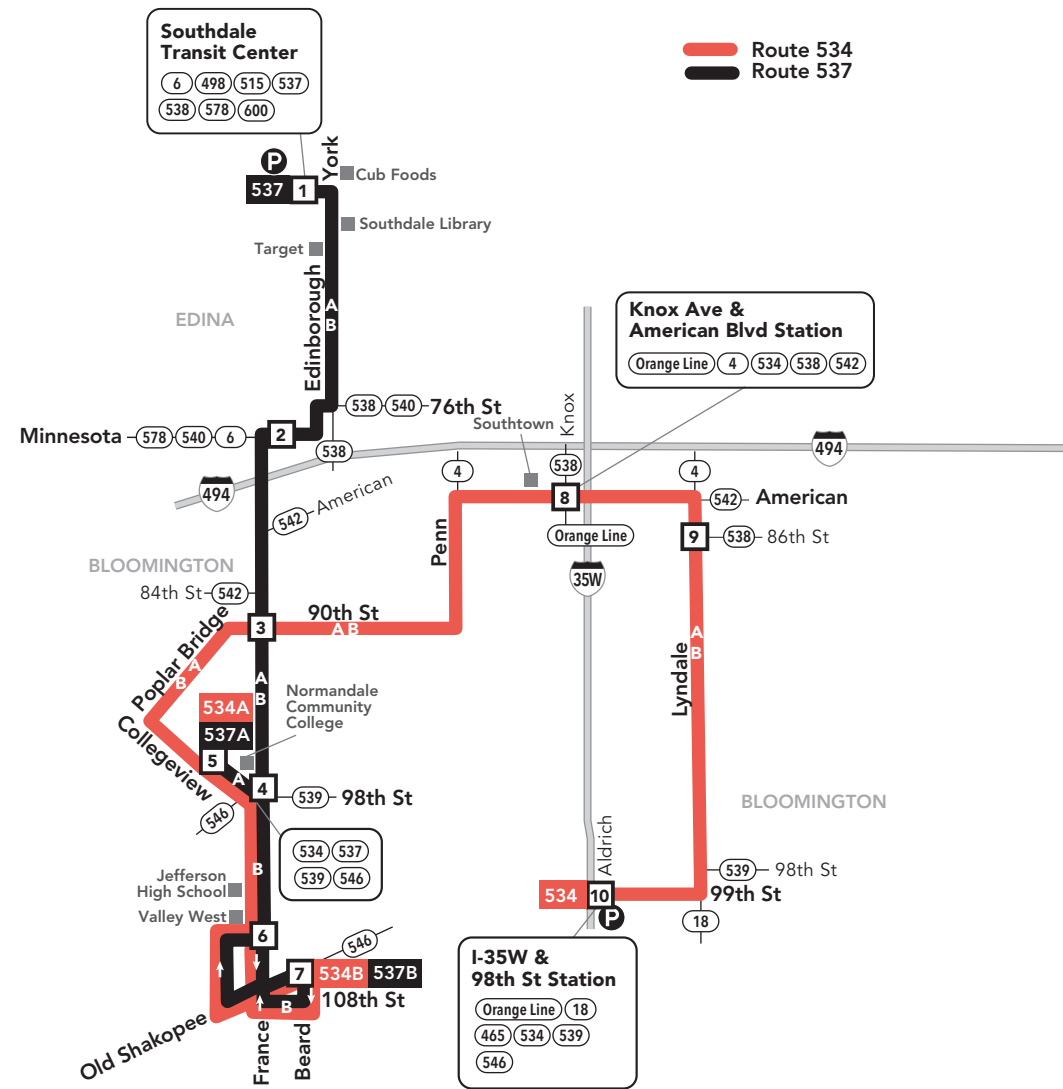

534 537 538

Effective 12/3/2022

LOCAL BUS ROUTES

MAJOR DESTINATIONS:

- Edina**
 - Southdale Center
 - York Ave
- Richfield**
 - Best Buy Headquarters
- Bloomington**
 - Valley West
 - France Ave
 - Normandale Community College
 - 90th St
 - Penn Ave
 - Southtown Shopping Center
 - American Blvd
 - Knox Ave & American Blvd Station
 - Lyndale Ave
 - I-35W & 98th St Station
 - 86th St
 - HealthPartners Clinic
 - Mall of America Station

3	Timepoint on schedule Find the timepoint nearest your stop, and use that column of the schedule. Your stop may be between timepoints.	B	Route Letter Indicates which trips travel on this section of the route. Letter is found in schedules and on bus destination signs.
■	Regular Route Bus will pick up or drop off customers at any bus stop along this route	22	Connecting Routes See those route schedules for details.
22B	Route Ending Point Trips with the indicated number/letter end at this point. Number/letter is found in schedules and on bus destination signs.	P	Park & Ride Lot Park free at these lots while you commute.

Go-To Card Retail Locations

A refillable Go-To Card is the most convenient way to travel by transit! Buy a Go-To Card or add value to an existing card at one of these locations or online.

- BLOOMINGTON**
- Cub Foods: 8421 Lyndale Ave S
 - Cub Foods: 10520 France Ave S
- EDINA**
- Cub Foods: 6775 York Ave S

Look for instructions on the rack. Lockers are also available for rent. Details at metrotransit.org/bike.

Trip Planner

To:

From:

metrotransit.org

Route 534

Monday — Friday

EASTBOUND from Beard Ave and Old Shakopee Rd or Normandale Community College to I-35W & 98th St Station via Southtown and Lyndale Ave