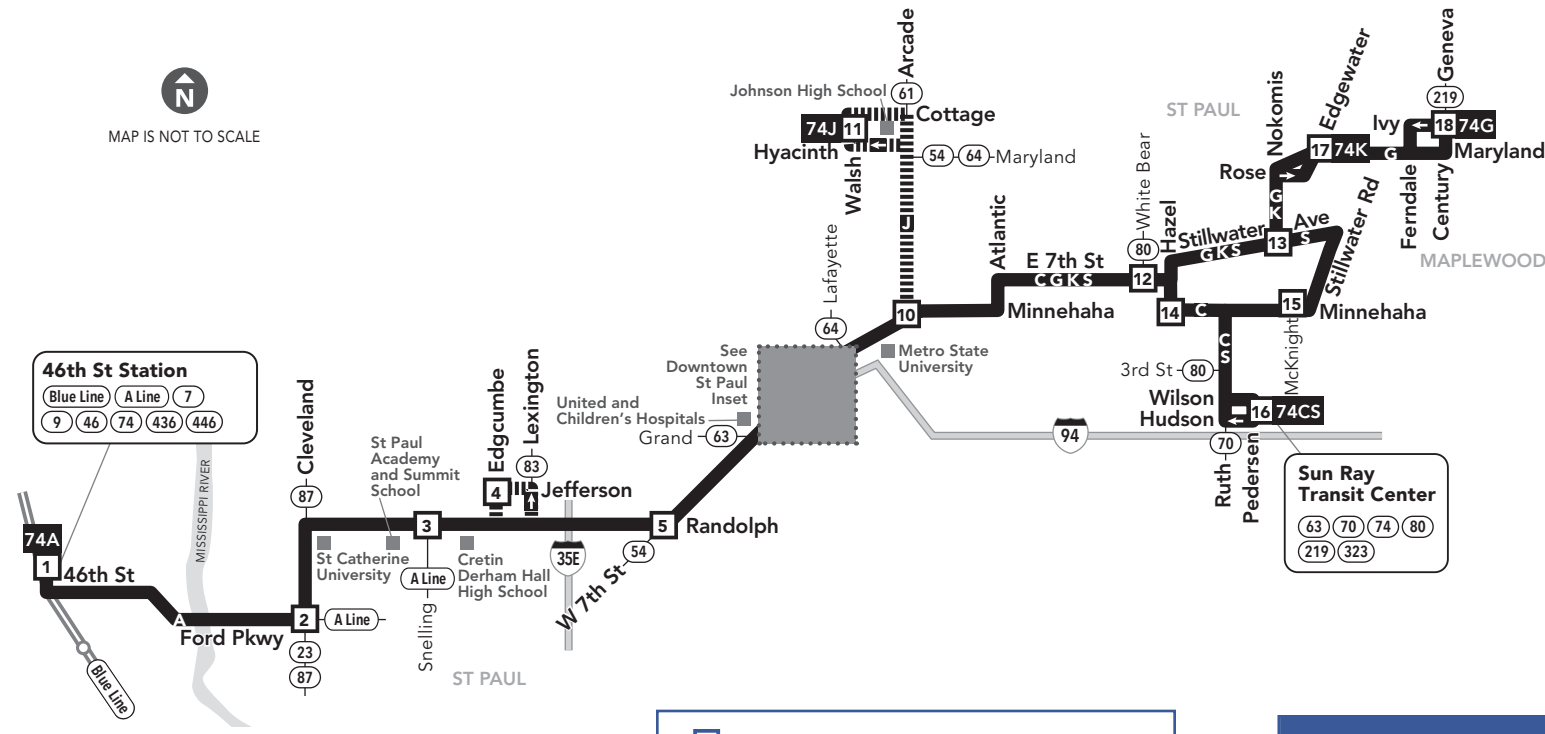

MAJOR DESTINATIONS:

- Minneapolis**
46th St Station
- St Paul**
Ford Pkwy
Highland Park Neighborhood
St Catherine University
Randolph Ave
West 7th St
- Downtown St Paul**
East 7th St
Minnehaha Ave
Sun Ray Shopping Center
- Maplewood**

612-373-3333 • metrotransit.org

St. Paul Downtown Zone
Ride in the Downtown Zone for 50c

- 3** Timepoint on schedule
Find the timepoint nearest your stop, and use that column of the schedule. Your stop may be between timepoints.
- Regular Route**
Bus will pick up or drop off customers at any bus stop along this route.
- METRO Line and Stations**
METRO trains or buses will pick up or drop off customers at any station along this route.
- Limited Service**
Only certain trips take this route.
- Route Ending Point**
Trips with the indicated number/letter end at this point. Number/letter is found in schedules and on bus destination signs.
- Route Letter**
Indicates which trips travel on this section of the route. Letter is found in schedules and on bus destination signs.
- Connecting Routes**
See those route schedules for details.

Saturday

EASTBOUND from 46th St Station to Sun Ray Transit Center or Edgewater Blvd via downtown St Paul

Table with columns for route number & letter, stop names, and departure times for Eastbound service on Saturday.

Saturday

WESTBOUND from Edgewater Blvd or Sun Ray Transit Center to 46th St Station via downtown St Paul

Table with columns for route number & letter, stop names, and departure times for Westbound service on Saturday.