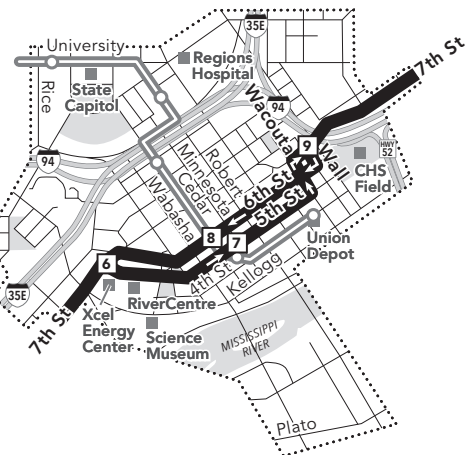

MAJOR DESTINATIONS:

- Minneapolis**
46th St Station
- St Paul**
Ford Pkwy
Highland Park Neighborhood
St Catherine University
Randolph Ave
West 7th St
- Downtown St Paul**
East 7th St
Minnehaha Ave
Sun Ray Shopping Center
- Maplewood**

612-373-3333 • metrotransit.org

St. Paul Downtown Zone
Ride in the Downtown Zone for 50c

- 3** Timepoint on schedule
Find the timepoint nearest your stop, and use that column of the schedule. Your stop may be between timepoints.
- Regular Route**
Bus will pick up or drop off customers at any bus stop along this route.
- METRO Line and Stations**
METRO trains or buses will pick up or drop off customers at any station along this route.
- Limited Service**
Only certain trips take this route.
- Route Ending Point**
Trips with the indicated number/letter end at this point. Number/letter is found in schedules and on bus destination signs.
- Route Letter**
Indicates which trips travel on this section of the route. Letter is found in schedules and on bus destination signs.
- Connecting Routes**
See those route schedules for details.

Saturday

EASTBOUND from 46th St Station to Sun Ray Transit Center or Edgewater Blvd via downtown St Paul

Table with columns for route number & letter, stop names, and departure times for Eastbound service on Saturday.

Saturday

WESTBOUND from Edgewater Blvd or Sun Ray Transit Center to 46th St Station via downtown St Paul

Table with columns for route number & letter, stop names, and departure times for Westbound service on Saturday.