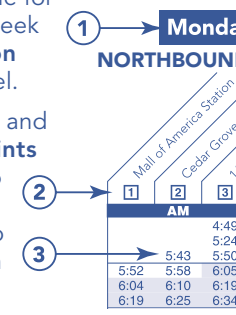

Reading a schedule: a step-by-step guide

1. Find the schedule for the **day of the week** and the **direction** you plan to travel.
2. Look at the map and find the **timepoints** nearest your trip start and end points. Your stop may be between timepoints.
3. Read down the column to see what **time** a bus will depart from a given timepoint. Read across a row to see when the bus will reach another timepoint. If the time is blank, that trip does not serve that timepoint.