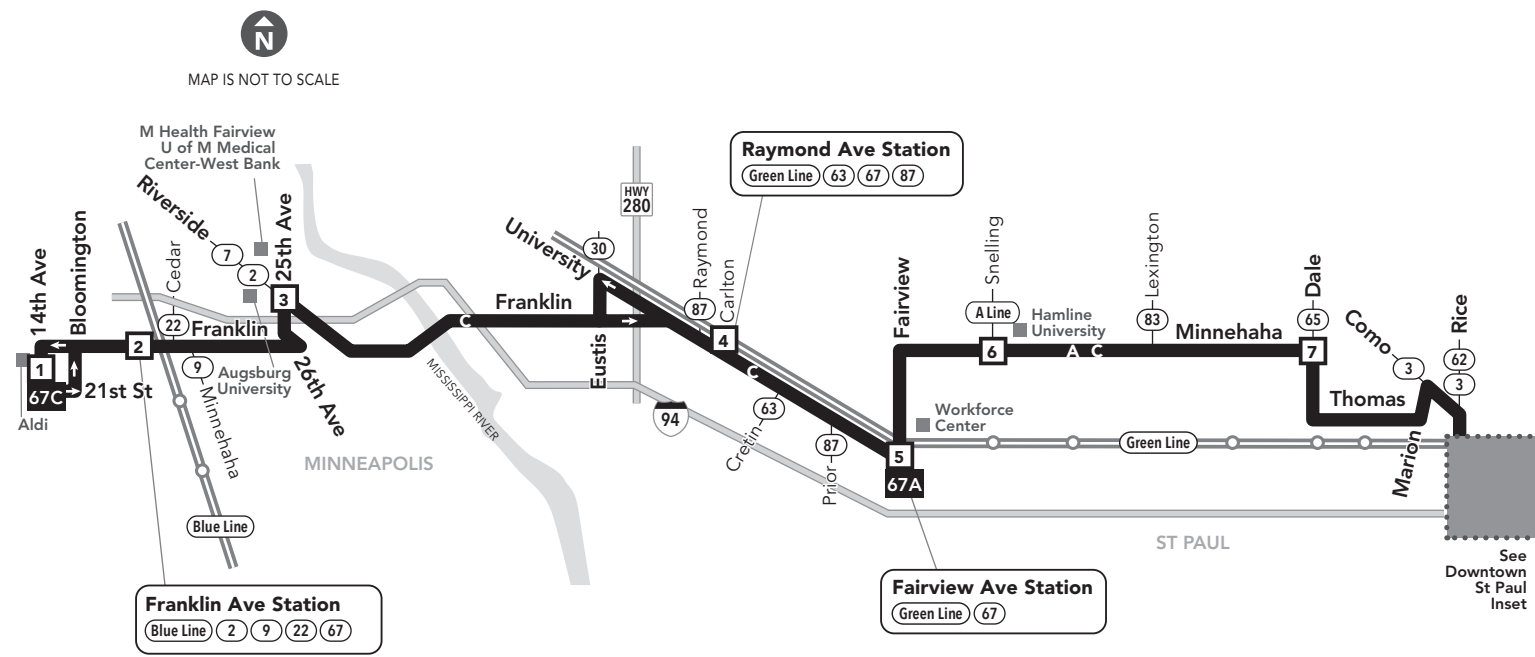

## LOCAL BUS ROUTE

#### Downtown St Paul

- Capitol/Rice St Station
- Minnehaha Ave
- Hamline University
- Fairview Ave Station
- University Ave
- Raymond Ave Station

#### Minneapolis

- Franklin Ave
- M Health Fairview U of M Medical Center-West Bank
- Augsburg University
- Franklin Ave Station
- Aldi - Franklin Ave

To:

From:

**Go**

metrotransit.org

**Saturday**

**EASTBOUND** from 14th Ave and Franklin Ave to downtown St Paul

route number & letter	14th Ave and Franklin Ave	Franklin Ave Station	Riverside Ave and 25th Ave	Raymond Ave Station	Fairview Ave Station	Minnehaha Ave and Snelling Ave	Minnehaha Ave and Capitol/Rice St Station	Cedar St and 5th St	Minnesota St and 4th St	Downtown St Paul
1	2	3	4	5	6	7	8	9	10	
<b>AM</b>										
67	7:48	7:50	7:54	8:02	8:07	8:10	8:17	8:23	8:28	8:29
67	8:50	8:52	8:56	9:04	9:09	9:12	9:19	9:25	9:31	9:32
67	9:50	9:52	9:56	10:04	10:09	10:12	10:19	10:25	10:31	10:32
67	10:49	10:51	10:55	11:03	11:09	11:12	11:19	11:25	11:31	11:32
67	11:49	11:51	11:55	12:03	12:09	12:13	12:20	12:27	12:33	12:34
<b>PM</b>										
67	12:49	12:51	12:55	1:03	1:09	1:13	1:20	1:27	1:33	1:34
67	1:49	1:51	1:55	2:03	2:09	2:13	2:20	2:27	2:33	2:34
67	2:49	2:51	2:55	3:03	3:09	3:13	3:20	3:27	3:33	3:34
67	3:49	3:51	3:55	4:03	4:09	4:13	4:20	4:27	4:33	4:34
67	4:49	4:51	4:55	5:03	5:09	5:13	5:20	5:26	5:32	5:33
67	5:49	5:51	5:55	6:03	6:09	6:13	6:20	6:26	6:32	6:33
67	6:50	6:52	6:56	7:04	7:09	7:12	7:19	7:25	7:31	7:32
67	7:57	7:59	8:03	8:11	8:16	8:19	8:26	8:32	8:38	8:39