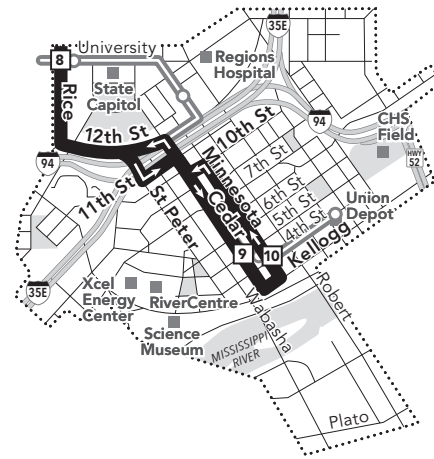

St. Paul Downtown Zone

Ride in the Downtown Zone for 50¢

- **3** Timepoint on schedule
  Find the timepoint nearest your stop, and use that column of the schedule. Your stop may be between timepoints.
- **Regular Route**
  Bus will pick up or drop off customers at any bus stop along this route
- **METRO Line and Stations**
  METRO trains or buses will pick up or drop off customers at any station along this route.
- **22B** Route Ending Point
  Trips with the indicated number/letter end at this point. Number/letter is found in schedules and on bus destination signs.
- **B** Route Letter
  Indicates which trips travel on this section of the route. Letter is found in schedules and on bus destination signs.
- **22** Connecting Routes
  See those route schedules for details.

Regional Route
612-373-3333
metrotransit.org

Go-To Card Retail Locations

A refillable Go-To Card is the most convenient way to travel by transit! Buy a Go-To Card or add value to an existing card at one of these locations or online.

MINNEAPOLIS

- Seward Co-op Franklin Store: 2823 Franklin Ave E
- Unbank: 1009 Franklin Ave E

ST PAUL

- Metro Transit Service Center: 101 5th St E - US Bank Center Skyway

Metro Transit Mobile App

Now you can plan your trip, see arrival information for bus and trains and buy transit tickets all on the go!

Download the free app on Google Play or App Store.

Monday — Friday

EASTBOUND from 14th Ave and Franklin Ave to downtown St Paul

route number & letter	14th Ave and Franklin Ave	Franklin Ave Station	Riverside Ave and 25th Ave	Raymond Ave Station	Fairview Ave Station	Minnehaha Ave and Snelling Ave	Minnehaha Ave and Dale St	Capitol/Rice St Station	Cedar St and 5th St	Minnesota St and 4th St
67	5:58	6:00	6:04	6:12	6:16	6:20	6:27	6:33	6:40	6:41
67	6:27	6:29	6:33	6:41	6:45	6:49	6:57	7:04	7:11	7:12
67	6:56	6:58	7:02	7:10	7:15	7:19	7:27	7:34	7:41	7:42
67	7:25	7:27	7:31	7:40	7:45	7:49	7:57	8:04	8:11	8:12
67	7:55	7:57	8:01	8:10	8:15	8:19	8:26	8:33	8:40	8:41
67	8:55	8:57	9:01	9:09	9:15	9:19	9:26	9:33	9:39	9:40
67	9:55	9:57	10:01	10:09	10:15	10:19	10:26	10:33	10:39	10:40
67	10:54	10:56	11:00	11:09	11:15	11:19	11:26	11:33	11:39	11:40
67	11:54	11:56	12:00	12:09	12:15	12:19	12:26	12:33	12:39	12:40
	PM									
67	12:54	12:56	1:00	1:09	1:15	1:19	1:26	1:33	1:40	1:41
67	1:53	1:55	2:00	2:09	2:15	2:19	2:27	2:34	2:41	2:42
67	2:52	2:54	3:00	3:09	3:15	3:19	3:27	3:34	3:42	3:43
67	3:22	3:24	3:30	3:39	3:45	3:49	3:57	4:04	4:12	4:13
67	3:52	3:54	4:00	4:09	4:15	4:19	4:27	4:34	4:42	4:43
67	4:23	4:25	4:31	4:41	4:47	4:51	4:59	5:06	5:13	5:14
67	4:53	4:55	5:01	5:11	5:17	5:21	5:29	5:36	5:43	5:44
67	5:53	5:55	6:00	6:09	6:15	6:19	6:26	6:32	6:38	6:39
67	6:55	6:57	7:01	7:10	7:15	7:19	7:26	7:32	7:38	7:39
67	7:56	7:58	8:02	8:10	8:15	8:19	8:26	8:32	8:38	8:39
67	8:59	9:01	9:05	9:13	9:18	9:22	9:29	9:35	9:40	9:41

Shaded times denote rush-hour service. See fare panel for rush-hour fees.

Monday — Friday

WESTBOUND from downtown St Paul to Fairview Ave Station or 14th Ave and Franklin Ave