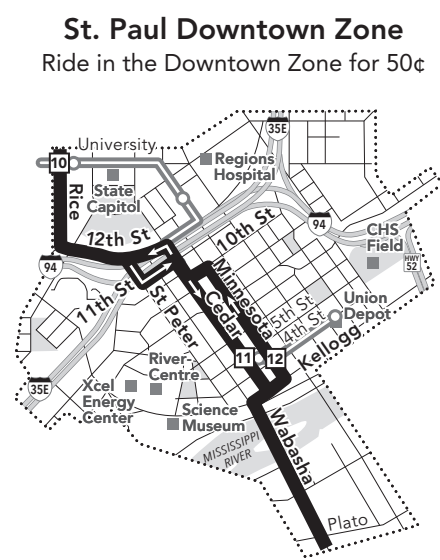

Effective 12/3/2022

LOCAL BUS ROUTE

MAJOR DESTINATIONS:

- Shoreview**
Shoreview Community Center
- Vadnais Heights**
- Little Canada**
Little Canada Transit Center
Hwy 36 and Rice St Park & Ride
- Roseville**
- Rice St**
- St Paul**
Capitol/Rice St Station
- Downtown St Paul**
- West St Paul**
Smith Ave
Robert St
Signal Hills Center

612-373-3333 • metrotransit.org

- 3** Timepoint on schedule
Find the timepoint nearest your stop, and use that column of the schedule. Your stop may be between timepoints.
- Regular Route**
Bus will pick up or drop off customers at any bus stop along this route
- METRO Line and Stations**
METRO trains or buses will pick up or drop off customers at any station along this route.
- Limited Service**
Only certain trips take this route.
- 22B** Route Ending Point
Trips with the indicated number/letter end at this point. Number/letter is found in schedules and on bus destination signs.
- B** Route Letter
Indicates which trips travel on this section of the route. Letter is found in schedules and on bus destination signs.
- 22** Connecting Routes
See those route schedules for details.
- P** Park & Ride Lot
Park free at these lots while you commute.

Monday NORTHBOUND	17	16	15	14	13	12	11	10	9	8	7	6
4:49												
5:24												
5:50												
6:05												
6:19												

Go-To Card Retail Locations

A refillable Go-To Card is the most convenient way to travel by transit! Buy a Go-To Card or add value to an existing card at one of these locations or online.

- LITTLE CANADA**
 - Hwy 36 and Rice St Park & Ride: SE corner of intersection
- SHOREVIEW**
 - Shoreview Community Center Park & Ride: 4600 Victoria St N

Metro Transit Mobile App

Now you can plan your trip, see arrival information for bus and trains and buy transit tickets all on the go! Download the free app on Google Play or App Store.