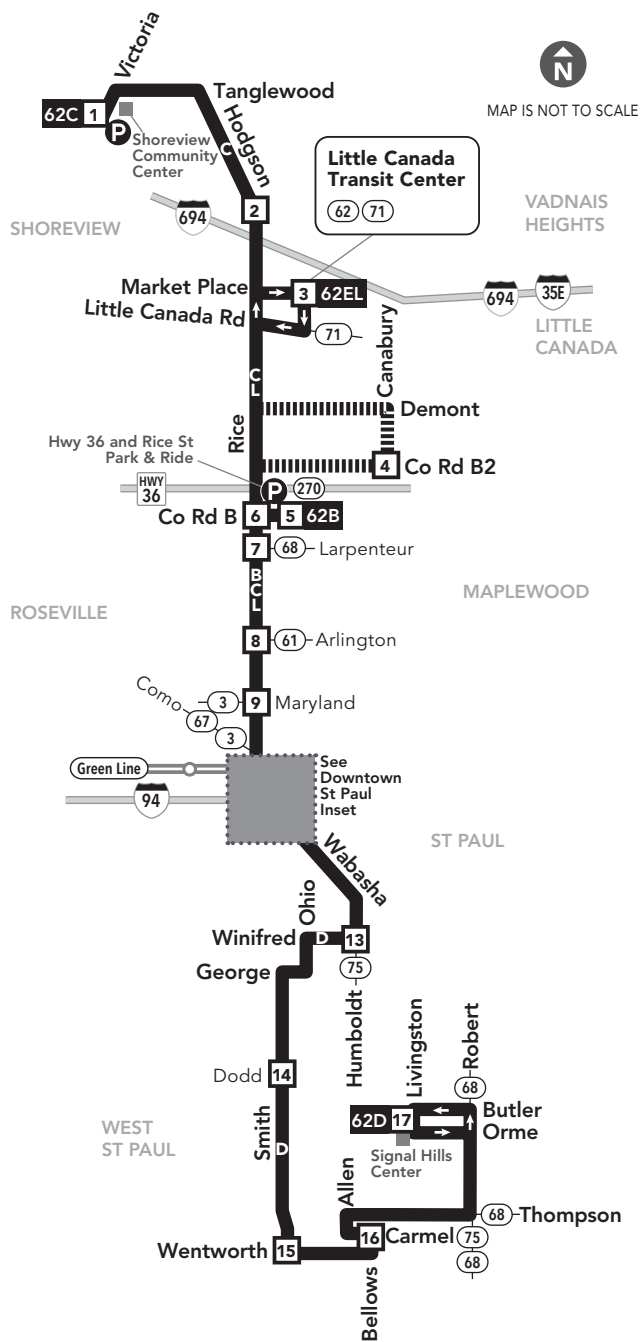

Effective 12/3/2022

LOCAL BUS ROUTE

MAJOR DESTINATIONS:

- Shoreview**
Shoreview Community Center
- Vadnais Heights**
- Little Canada**
Little Canada Transit Center
Hwy 36 and Rice St Park & Ride
- Roseville**
- Rice St**
- St Paul**
Capitol/Rice St Station
- Downtown St Paul**
- West St Paul**
Smith Ave
Robert St
Signal Hills Center

612-373-3333 • metrotransit.org

- 3** Timepoint on schedule
Find the timepoint nearest your stop, and use that column of the schedule. Your stop may be between timepoints.
- Regular Route**
Bus will pick up or drop off customers at any bus stop along this route
- METRO Line and Stations**
METRO trains or buses will pick up or drop off customers at any station along this route.
- Limited Service**
Only certain trips take this route.
- 22B** Route Ending Point
Trips with the indicated number/letter end at this point. Number/letter is found in schedules and on bus destination signs.
- B** Route Letter
Indicates which trips travel on this section of the route. Letter is found in schedules and on bus destination signs.
- 22** Connecting Routes
See those route schedules for details.
- P** Park & Ride Lot
Park free at these lots while you commute.

- LITTLE CANADA**
 - Hwy 36 and Rice St Park & Ride: SE corner of intersection
- SHOREVIEW**
 - Shoreview Community Center Park & Ride: 4600 Victoria St N

Metro Transit Mobile App

Now you can plan your trip, see arrival information for bus and trains and buy transit tickets all on the go! Download the free app on Google Play or App Store.