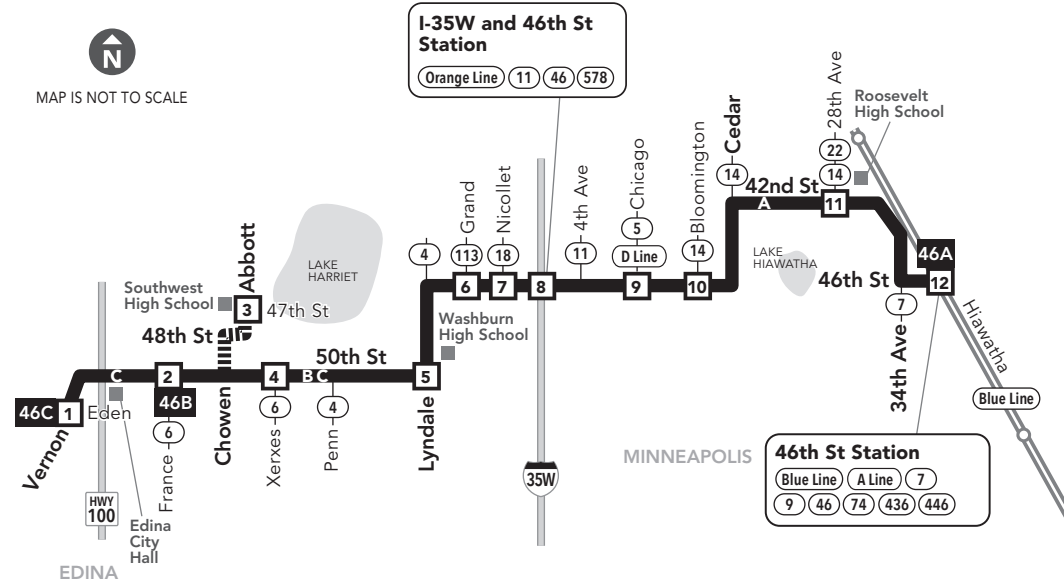

46

Effective 12/3/2022

LOCAL BUS ROUTE

MAJOR DESTINATIONS:

- Edina**
- South Minneapolis**
- 50th St
- 46th St
- I-35W & 46th St Station
- 42nd St
- 46th St Station

Go-To Card Retail Locations

A refillable Go-To Card is the most convenient way to travel by transit! Buy a Go-To Card or add value to an existing card at one of these locations or online.

EDINA

- Jerrys Foods: 5125 Vernon Ave S

MINNEAPOLIS

- Cub Foods: 4601 Snelling Ave S

3 **Timepoint on schedule**
Find the timepoint nearest your stop, and use that column of the schedule. Your stop may be between timepoints.

Regular Route
Bus will pick up or drop off customers at any bus stop along this route

METRO Line and Stations
METRO trains or buses will pick up or drop off customers at any station along this route.

Limited Service
Only certain trips take this route.

22B **Route Ending Point**
Trips with the indicated number/letter end at this point. Number/letter is found in schedules and on bus destination signs.

B **Route Letter**
Indicates which trips travel on this section of the route. Letter is found in schedules and on bus destination signs.