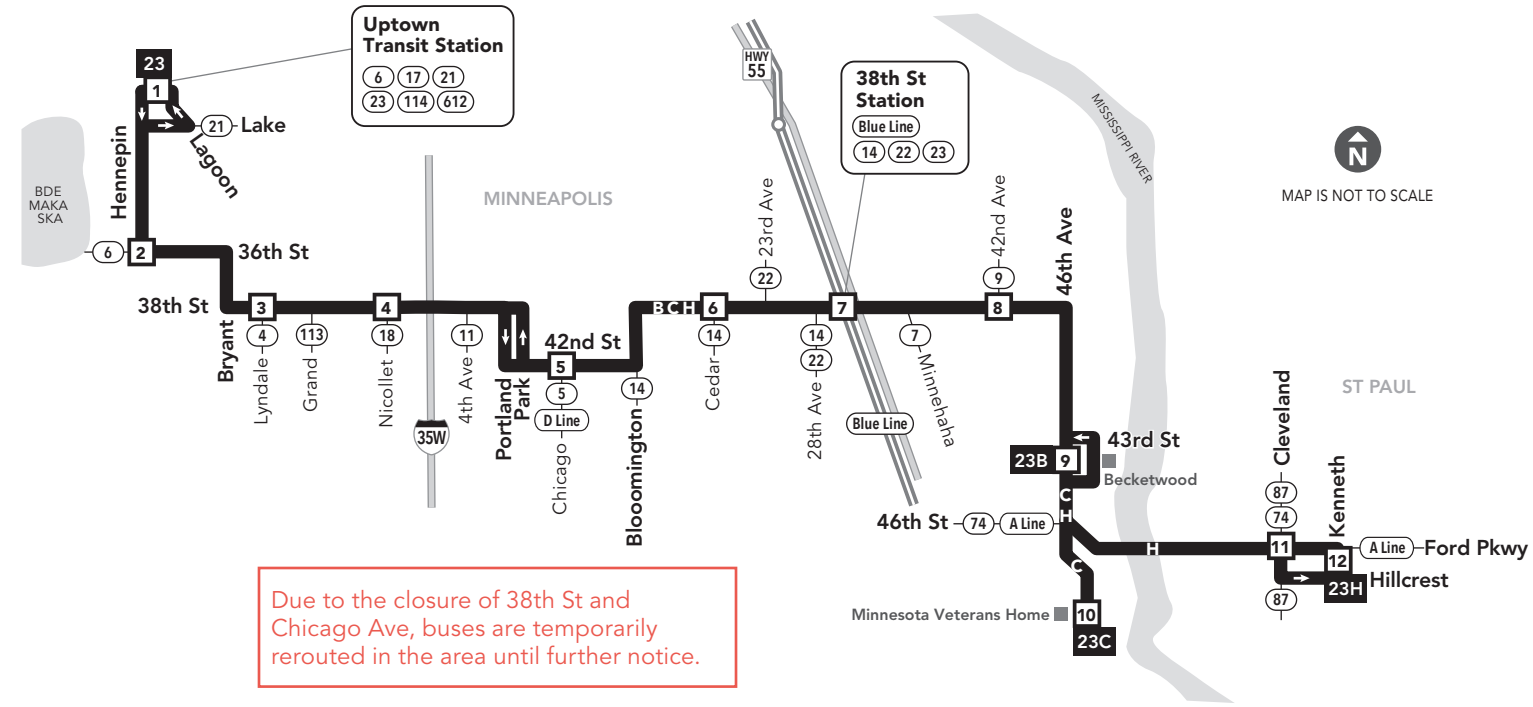

23

Effective 12/3/2022

LOCAL BUS ROUTE

MAJOR DESTINATIONS:

South Minneapolis

- Uptown Transit Station
- Hennepin Ave
- 38th St
- 38th St Station
- Becketwood
- Minnesota Veterans Home

St Paul

- Highland Park Neighborhood
- Highland Center

- 3** Timepoint on schedule
Find the timepoint nearest your stop, and use that column of the schedule. Your stop may be between timepoints.
- Regular Route**
Bus will pick up or drop off customers at any bus stop along this route
- METRO Line and Stations**
METRO trains or buses will pick up or drop off customers at any station along this route.
- 22B** Route Ending Point
Trips with the indicated number/letter end at this point. Number/letter is found in schedules and on bus destination signs.
- B** Route Letter
Indicates which trips travel on this section of the route. Letter is found in schedules and on bus destination signs.
- (22)** Connecting Routes
See those route schedules for details.

Go-To Card Retail Locations

A refillable Go-To Card is the most convenient way to travel by transit! Buy a Go-To Card or add value to an existing card at one of these locations or online.

MINNEAPOLIS

- Cub Foods: 1104 Lagoon Ave
- Seward Co-op Friendship Store: 317 38th St E