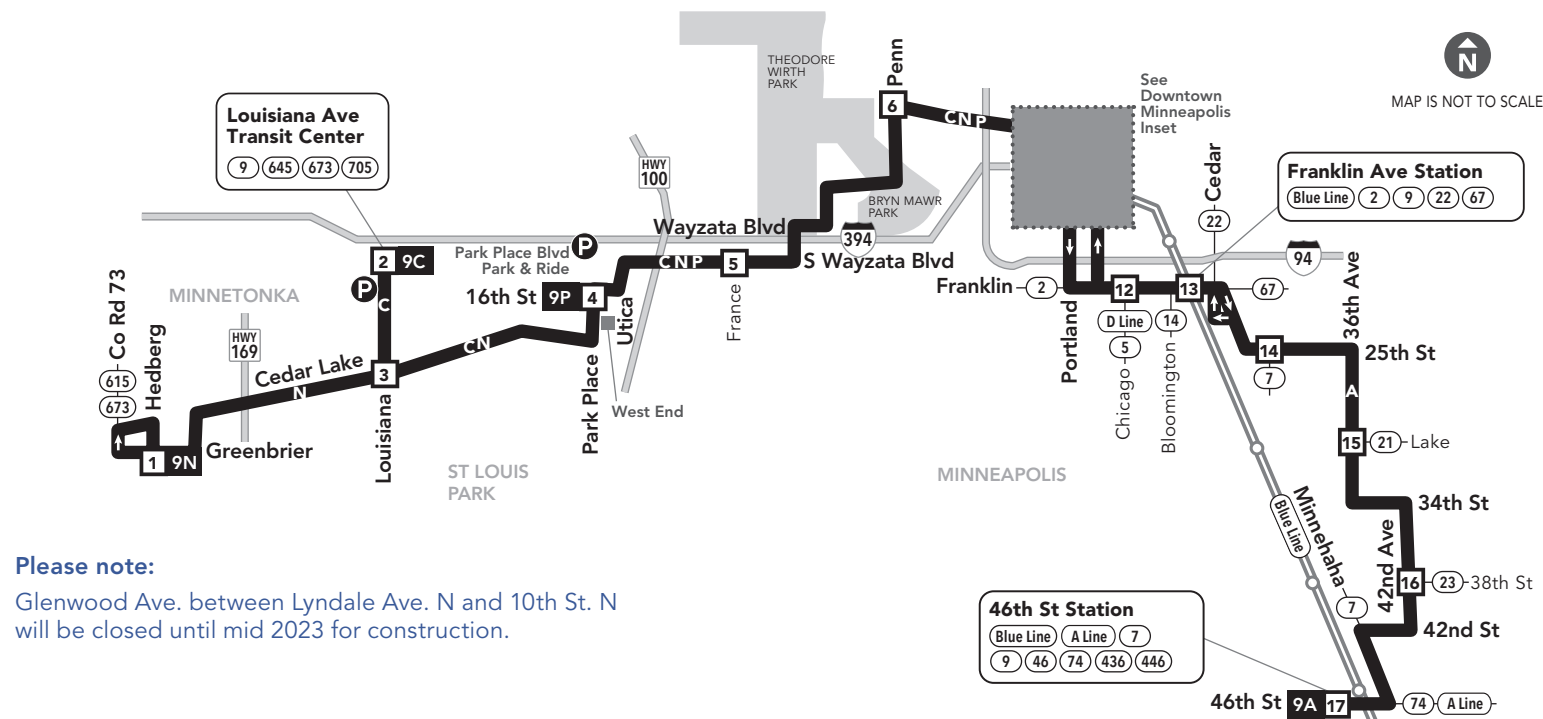

Effective 12/3/2022

LOCAL BUS ROUTE

MAJOR DESTINATIONS:

- Minnetonka
Cedar Lake Rd
St Louis Park
Louisiana Ave Transit Center
West End
Minneapolis
Bryn Mawr Neighborhood
Glenwood Ave
Downtown Minneapolis
South Minneapolis
Franklin Ave
Franklin Ave Station
Longfellow Neighborhood
46th St Station

NexTrip
Real-time departure information.

Customer Relations / Lost & Found
570 6th Ave N, Minneapolis, MN 55411
Provide comments and suggestions or check on lost items.
Hours: Mon. – Fri., 8:00 am – 4:30 pm
Closed weekends and holidays

Please note:
Glenwood Ave. between Lyndale Ave. N and 10th St. N will be closed until mid 2023 for construction.

Minneapolis Downtown Zone
Ride in the Downtown Zone for 50¢

Go-To Card Retail Locations

A refillable Go-To Card is the most convenient way to travel by transit! Buy a Go-To Card or add value to an existing card at one of these locations or online.

- Park free at these lots while you commute. No overnight parking.
ST LOUIS PARK
Louisiana Ave Transit Center: 1300 Louisiana Ave S
Park Place Blvd Park & Ride: 1500 Park Place Blvd S

Monday — Friday

EASTBOUND from Minnetonka or St Louis Park to south Minneapolis via downtown Minneapolis