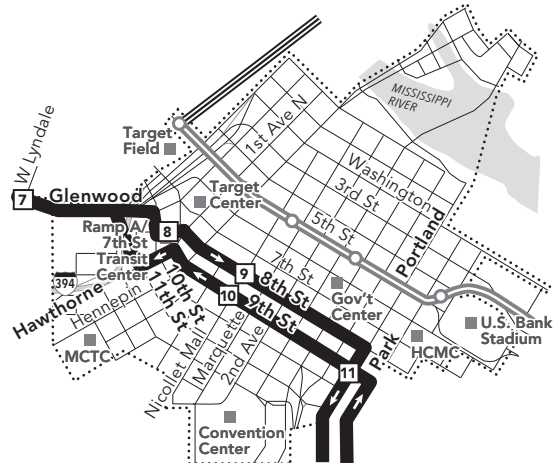

Effective 12/3/2022

LOCAL BUS ROUTE

MAJOR DESTINATIONS:

- Minnetonka
Cedar Lake Rd
St Louis Park
Louisiana Ave Transit Center
West End
Minneapolis
Bryn Mawr Neighborhood
Glenwood Ave
Downtown Minneapolis
South Minneapolis
Franklin Ave
Franklin Ave Station
Longfellow Neighborhood
46th St Station

711 Minnesota Relay (hearing impaired)

metrotransit.org

- NexTrip, real-time departure times
Online Trip Planner
Interactive map
Printable schedules
Go-To Cards: buy, add value, check your balance or enroll in Auto Refill
Find bicycling, carpooling and vanpooling resources
Register for Guaranteed Ride Home

Please note:
Glenwood Ave. between Lyndale Ave. N and 10th St. N will be closed until mid 2023 for construction.

Minneapolis Downtown Zone
Ride in the Downtown Zone for 50¢

Go-To Card Retail Locations

A refillable Go-To Card is the most convenient way to travel by transit! Buy a Go-To Card or add value to an existing card at one of these locations or online.

Table with columns for route number & letter, stop names, and departure times for Eastbound service.

Shaded times denote rush-hour service. See fare panel for rush-hour fees.

Monday — Friday

WESTBOUND from south Minneapolis to St Louis Park or Minnetonka via downtown Minneapolis