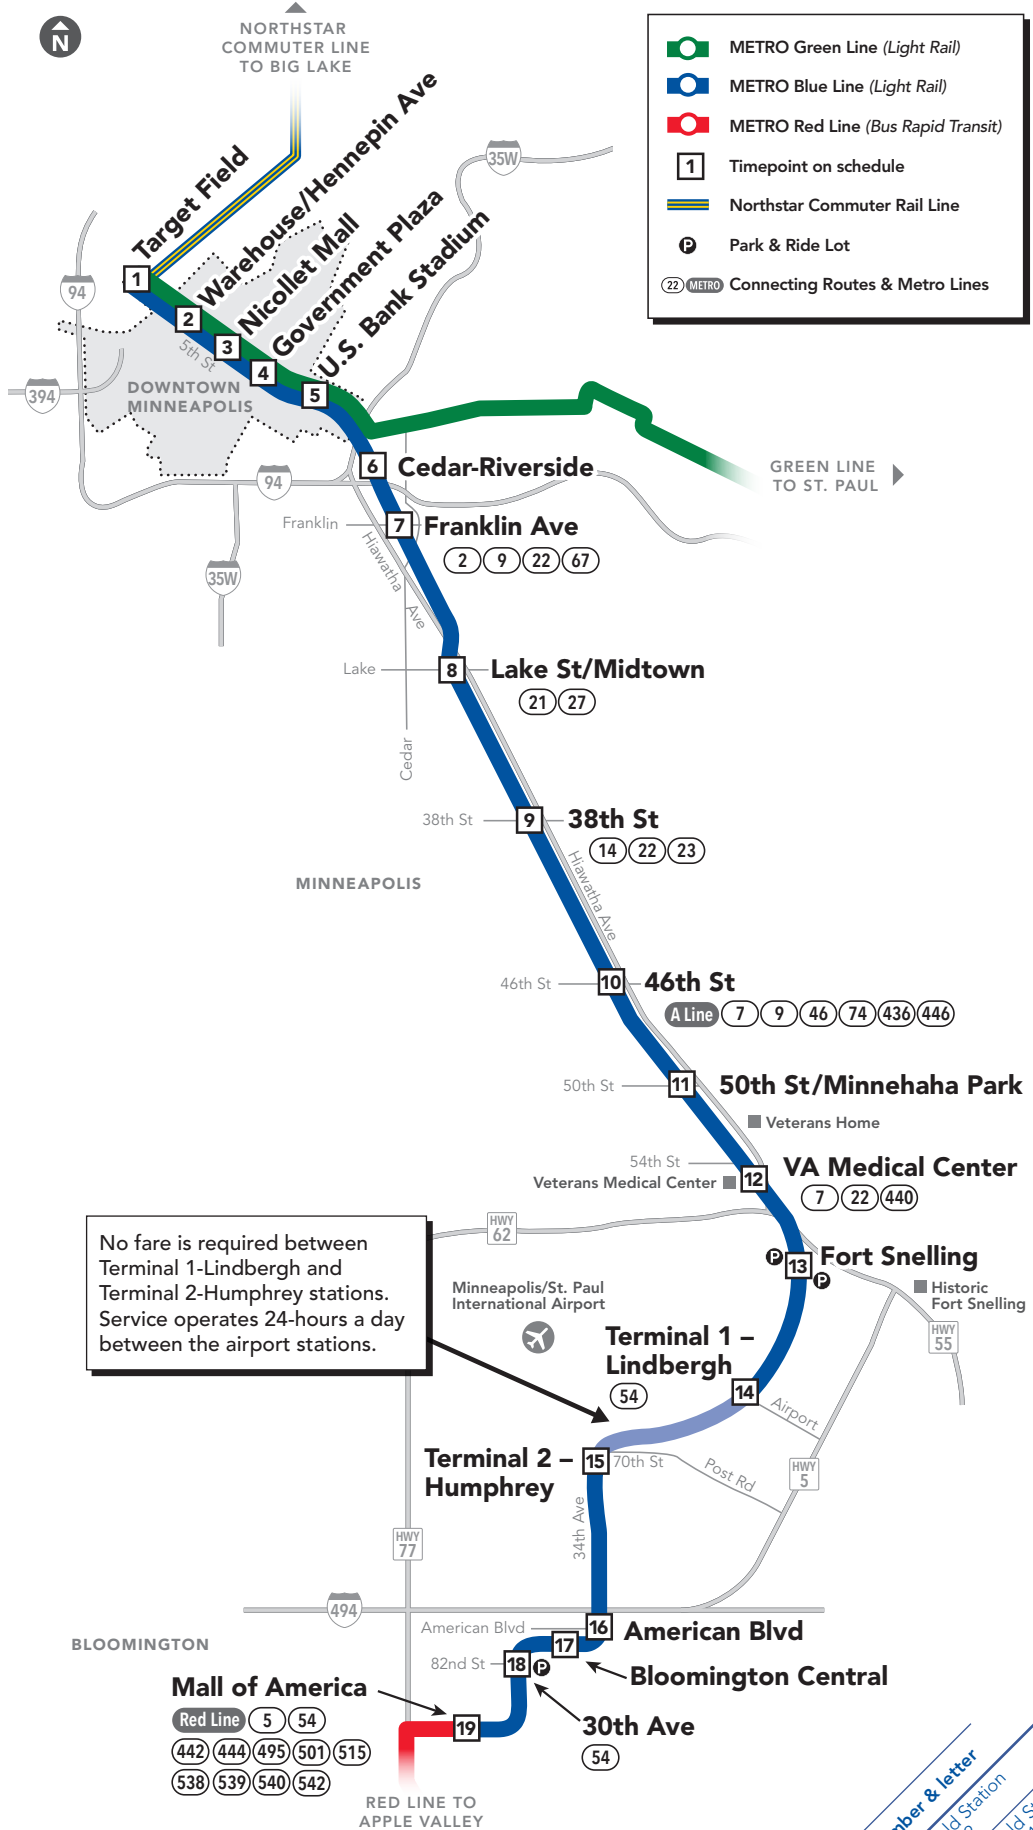

METRO Blue Line LIGHT RAIL

1. **MAJOR DESTINATIONS:**
2. **Downtown Minneapolis**
     Target Field
     U.S. Bank Stadium
   - **Minneapolis**
     Hiawatha Ave
     VA Medical Center
   - **Fort Snelling**
   - **Airport**
   - **Bloomington**
   - **Mall of America**

612-373-3333 • metrotransit.org

All METRO service is wheelchair accessible.

High Frequency
This route is part of the High Frequency network and operates at least every 15 minutes weekdays from 6 am–7 pm and Saturdays from 9 am–6 pm. See schedule for details.

Bike Racks
All buses and trains have bike racks so you can bring your bicycle along. Lockers are also available for rent. Details at metrotransit.org/bike.

Minneapolis Downtown Zone

Ride in the Downtown Zone for 50c

APPROXIMATE TRAVEL TIME BETWEEN STATIONS (IN MINUTES)

Target Field	2
Warehouse District/Hennepin Ave	2
Nicollet Mall	2
Government Plaza	2
U.S. Bank Stadium	2
Cedar-Riverside	1
Franklin Ave	3
Lake St/Midtown	2
38th St	2
46th St	2
50th St/Minnehaha Park	2
VA Medical Center	2
Fort Snelling	2
Terminal 1-Lindbergh Station	2
Terminal 2-Humphrey Station	2
American Blvd	3
Bloomington Central	2
30th Ave	2
Mall of America	4

Metro Transit Mobile App

Now you can plan your trip, see arrival information for bus and trains and buy transit tickets all on the go!
Download the free app on Google Play or iTunes.

Go-To Card Retail Locations

A refillable Go-To Card is the most convenient way to travel by transit! Buy a Go-To Card or add value to an existing card at one of these locations or online.

MINNEAPOLIS

- Cub Foods: 4601 Snelling Ave S
- Metro Transit Service Center: 719 Marquette Ave
- Unbank: 727 Hennepin Ave

Park & Ride Locations

Park free at these lots while you commute. No overnight parking.

BLOOMINGTON

- 30th Ave Station: 8101 Winstead Way

FORT SNELLING

- Fort Snelling Park & Ride North Lot: Minnehaha and Hwy 62
- Fort Snelling Park & Ride South Lot: 6000 Minnehaha Ave

Information: 612-373-3333

Metro Transit is the one place for all your transportation information.

Transit Information
Get assistance from a transit expert.

Hours:
Monday – Friday: 6:30 am – 8:00 pm
Saturday: 8:00 am – 4:30 pm
Sunday & Holidays: Closed

NexTrip
Real-time departure information.

Customer Relations/Lost & Found
570 6th Ave N, Minneapolis, MN 55411
Provide comments and suggestions or check on lost items.

Hours: Mon. – Fri., 8:00 am – 4:30 pm
Closed weekends and holidays

711 Minnesota Relay (hearing impaired)

metrotransit.org

- NexTrip, real-time departure times
- Online Trip Planner
- Interactive map
- Printable schedules
- Go-To Cards: buy, add value, check your balance or enroll in Auto Refill
- Find bicycling, carpooling and vanpooling resources
- Register for Guaranteed Ride Home