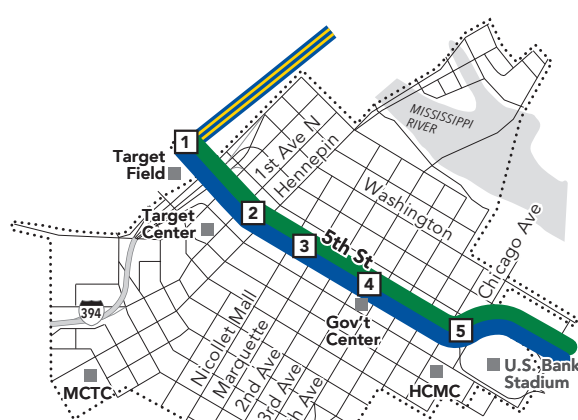

Minneapolis Downtown Zone

Ride in the Downtown Zone for 50c

APPROXIMATE TRAVEL TIME BETWEEN STATIONS (IN MINUTES)

Target Field	2
Warehouse District/Hennepin Ave	2
Nicollet Mall	2
Government Plaza	2
U.S. Bank Stadium	2
Cedar-Riverside	1
Franklin Ave	3
Lake St/Midtown	2
38th St	2
46th St	2
50th St/Minnehaha Park	2
VA Medical Center	2
Fort Snelling	2
Terminal 1-Lindbergh Station	2
Terminal 2-Humphrey Station	2
American Blvd	3
Bloomington Central	2
30th Ave	2
Mall of America	4

Metro Transit Mobile App

Now you can plan your trip, see arrival information for bus and trains and buy transit tickets all on the go!
Download the free app on Google Play or iTunes.

Go-To Card Retail Locations

A refillable Go-To Card is the most convenient way to travel by transit! Buy a Go-To Card or add value to an existing card at one of these locations or online.

MINNEAPOLIS

- Cub Foods: 4601 Snelling Ave S
- Metro Transit Service Center: 719 Marquette Ave
- Unbank: 727 Hennepin Ave

Park & Ride Locations

Park free at these lots while you commute. No overnight parking.

BLOOMINGTON

- 30th Ave Station: 8101 Winstead Way

FORT SNELLING

- Fort Snelling Park & Ride North Lot: Minnehaha and Hwy 62
- Fort Snelling Park & Ride South Lot: 6000 Minnehaha Ave

Information: 612-373-3333

Metro Transit is the one place for all your transportation information.

Transit Information
Get assistance from a transit expert.

Hours:
Monday – Friday: 6:30 am – 8:00 pm
Saturday: 8:00 am – 4:30 pm
Sunday & Holidays: Closed

NexTrip
Real-time departure information.

Customer Relations/Lost & Found
570 6th Ave N, Minneapolis, MN 55411
Provide comments and suggestions or check on lost items.

Hours: Mon. – Fri., 8:00 am – 4:30 pm
Closed weekends and holidays

711 Minnesota Relay (hearing impaired)

metrotransit.org

- NexTrip, real-time departure times
- Online Trip Planner
- Interactive map
- Printable schedules
- Go-To Cards: buy, add value, check your balance or enroll in Auto Refill
- Find bicycling, carpooling and vanpooling resources
- Register for Guaranteed Ride Home