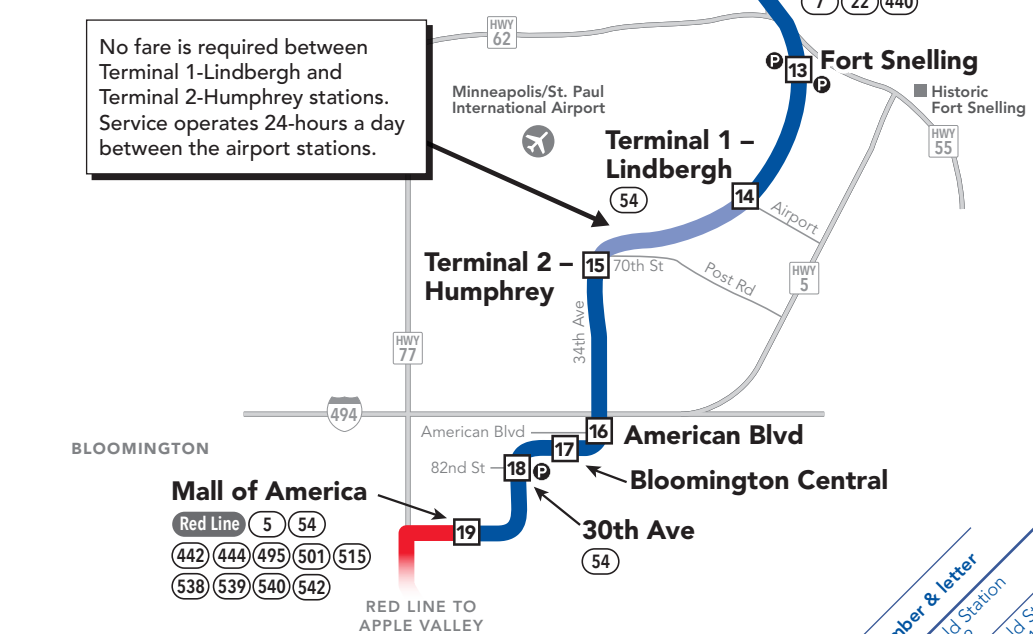

Monday — Friday

SOUTHBOUND from downtown Minneapolis to Mall of America