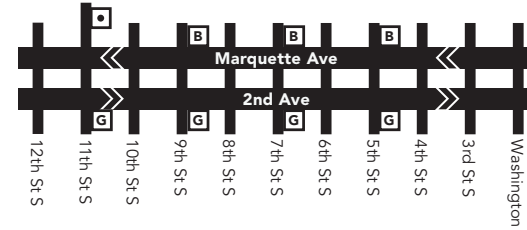

Blaine

- Northtown Mall

Coon Rapids

- Foley Park & Ride
- Coon Rapids Blvd
- Coon Rapids-Riverdale Station
- Anoka-Ramsey Community College

Anoka

- Anoka Technical College

612-373-3333 • metrotransit.org

Minneapolis Downtown Zone
Ride in the Downtown Zone for 50¢

Please note: Routes 850 & 852 will be on a long-term detour through 2023 during Hwy 10/169 construction.

- 3** Timepoint on schedule
Find the timepoint nearest your stop, and use that column of the schedule. Your stop may be between timepoints.
- Regular Route**
Bus will pick up or drop off customers at any bus stop along this route.
- METRO Line and Stations**
METRO trains or buses will pick up or drop off customers at any station along this route.
- Northstar Commuter Line**
Transfers from Northstar to buses or light rail are free. Transfers from buses or light rail to Northstar require an additional fare.
- Limited Service**
Only certain trips take this route.
- Limited-Stop Service**
Buses serve only designated stops along this route segment.
- Non-Stop Service**
Bus does not pick up or drop off customers on these route segments.
- Designated Bus Stop**
On Limited Stop service, buses serve only these stops.
- 22B** Route Ending Point
Trips with the indicated number/letter end at this point. Number/letter is found in schedules and on bus destination signs.
- B** Route Letter
Indicates which trips travel on this section of the route. Letter is found in schedules and on bus destination signs.
- 22 METRO** Connecting Routes & Metro Lines
See those route schedules for details.
- P** Park & Ride Lot
Park free at these lots while you commute.

Marquette & 2nd Avenues

Express buses serve lettered bus stops every other block.

- B** Exit at these stops on Marquette Ave.
- G** Board the bus at these stops on 2nd Ave.

This is a Pay Exit route.
On trips leaving downtown or the U of M, pay your fare at your destination. The time you exit the bus determines the fare amount.