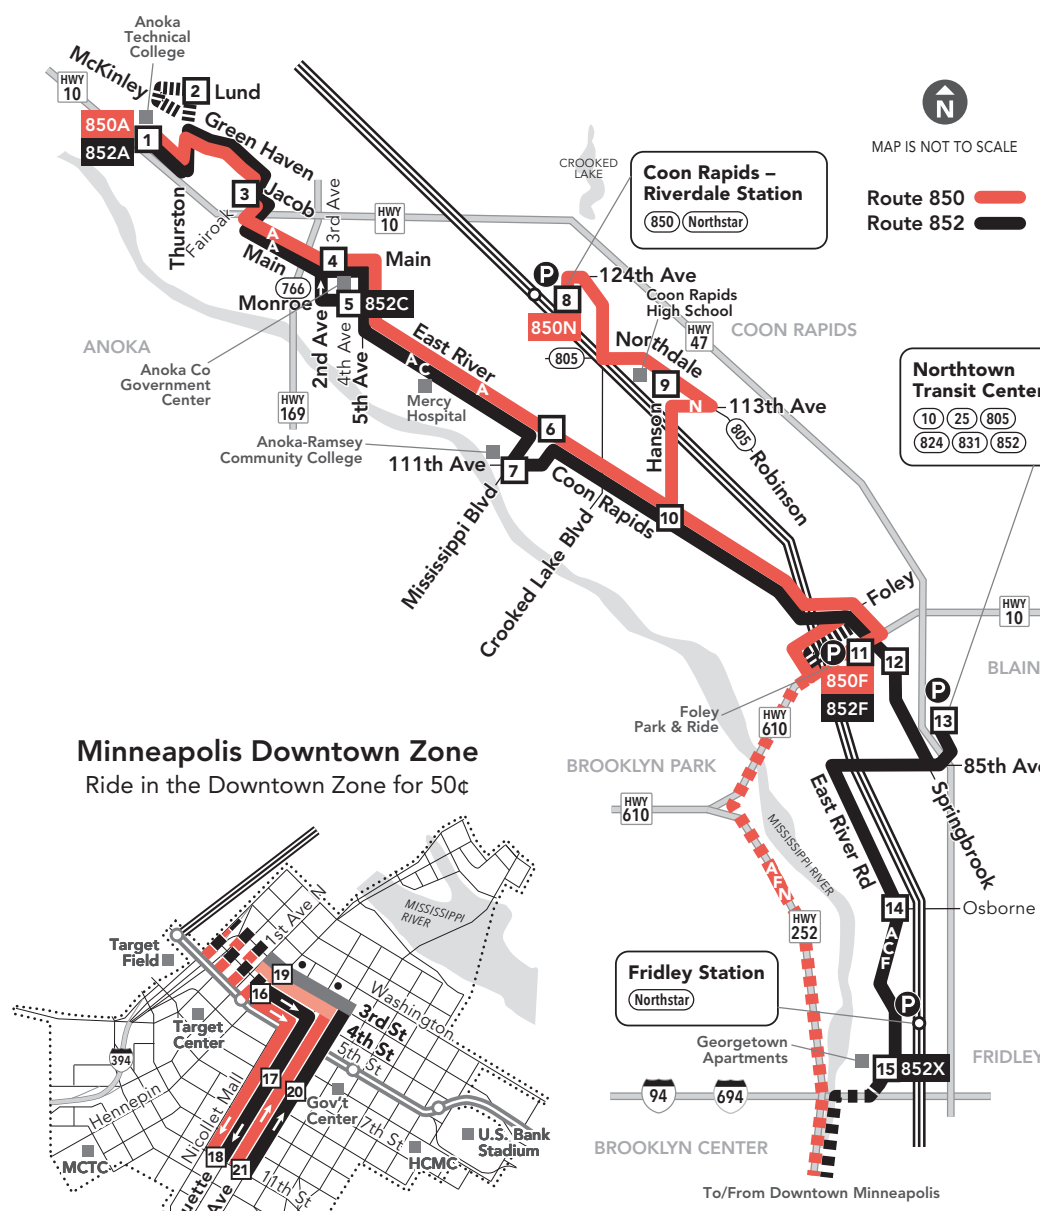

850 852

Effective 8/20/2022

EXPRESS BUS ROUTES

MAJOR DESTINATIONS:

Downtown Minneapolis

- Marquette Ave Stop B
- 2nd Ave Stop G

Fridley

- Fridley Station
- East River Rd

Blaine

- Northtown Mall

Coon Rapids

- Foley Park & Ride
- Coon Rapids Blvd
- Coon Rapids-Riverdale Station
- Anoka-Ramsey Community College

Anoka

- Anoka Technical College

612-373-3333 • metrotransit.org

Minneapolis Downtown Zone
Ride in the Downtown Zone for 50¢

Please note: Routes 850 & 852 will be on a long-term detour through 2023 during Hwy 10/169 construction.

- **3** Timepoint on schedule
  Find the timepoint nearest your stop, and use that column of the schedule. Your stop may be between timepoints.
- **Regular Route**
  Bus will pick up or drop off customers at any bus stop along this route.
- **METRO Line and Stations**
  METRO trains or buses will pick up or drop off customers at any station along this route.
- **Northstar Commuter Line**
  Transfers from Northstar to buses or light rail are free. Transfers from buses or light rail to Northstar require an additional fare.
- **Limited Service**
  Only certain trips take this route.
- **Limited-Stop Service**
  Buses serve only designated stops along this route segment.
- **Non-Stop Service**
  Bus does not pick up or drop off customers on these route segments.
- **Designated Bus Stop**
  On Limited Stop service, buses serve only these stops.
- **22B** Route Ending Point
  Trips with the indicated number/letter end at this point. Number/letter is found in schedules and on bus destination signs.
- **B** Route Letter
  Indicates which trips travel on this section of the route. Letter is found in schedules and on bus destination signs.
- **22 METRO** Connecting Routes & Metro Lines
  See those route schedules for details.
- **P** Park & Ride Lot
  Park free at these lots while you commute.

Marquette & 2nd Avenues

Express buses serve lettered bus stops every other block.

- **B** Exit at these stops on Marquette Ave.
- **G** Board the bus at these stops on 2nd Ave.

This is a Pay Exit route.
On trips leaving downtown or the U of M, pay your fare at your destination. The time you exit the bus determines the fare amount.

Metro Transit Mobile App

Now you can plan your trip, see arrival information for bus and trains and buy transit tickets all on the go!

Download the free app on Google Play or iTunes.

1. ### Park & Ride Locations
2. Park free at these lots while you commute. No overnight parking.
3. **BLAINE**
     - Northtown Transit Center: 150 Northtown Dr NE
   - **COON RAPIDS**
     - Coon Rapids-Riverdale Station: 3050 Northdale Blvd NW
     - Foley Park & Ride: 9425 Foley Blvd
   - **FRIDLEY**
     - Fridley Station: 6050 Main St

1. ### Go-To Card Retail Locations
2. A refillable Go-To Card is the most convenient way to travel by transit! Buy a Go-To Card or add value to an existing card at one of these locations or online.
3. **COON RAPIDS**
     - Cub Foods: 2050 Northdale Blvd
   - **MINNEAPOLIS**
     - Metro Transit Service Center: 719 Marquette Ave
     - Unbank: 727 Hennepin Ave

Route 850

Monday — Friday

NORTHBOUND from downtown Minneapolis to Coon Rapids or Anoka

route number & letter	Downtown Minneapolis										
	21	20	19	11	10	9	8	6	4	3	1
	PM										
850F	2:48	2:51	2:56	3:16							
850A	3:09	3:12	3:18	3:39	3:46			3:50	3:58	4:02	4:06
850F	3:42	3:45	3:51	4:12							
850A	4:08	4:11	4:17	4:38	4:46			4:50	4:59	5:03	5:07
850A	4:36	4:40	4:46	5:09	5:16			5:20	5:28	5:32	5:36
850N	4:51	4:55	5:01	5:24	5:31	5:38	5:44				
850F	5:06	5:10	5:16	5:36							
850A	5:29	5:33	5:38	5:58	6:05			6:09	6:17	6:21	6:25