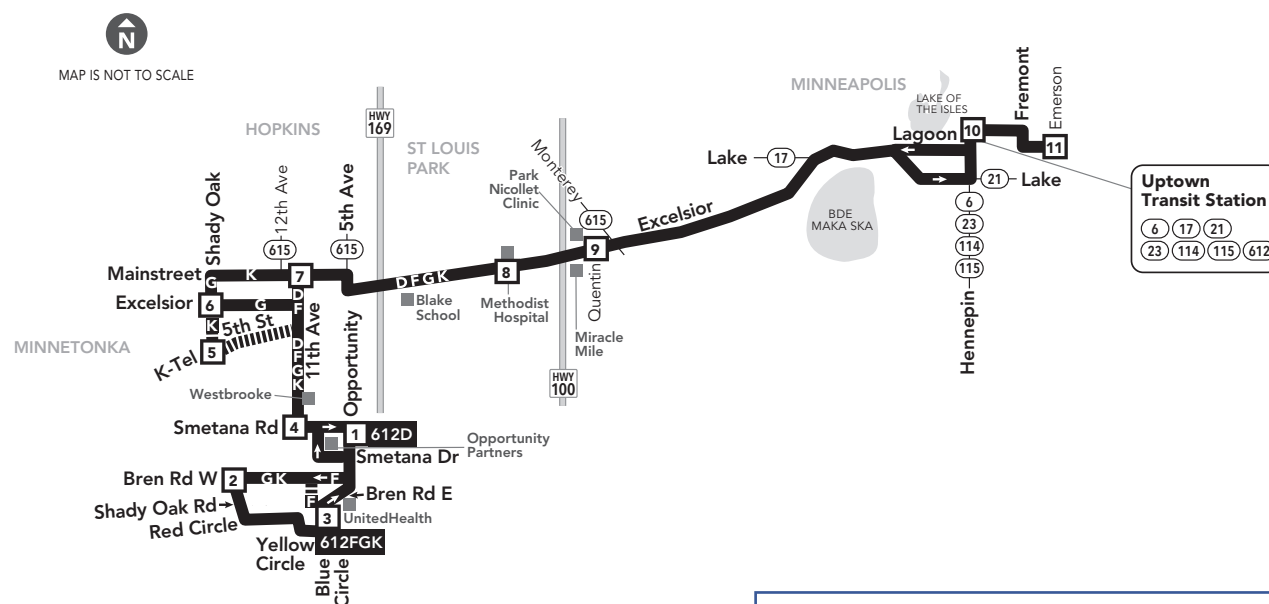

612

Effective 8/20/2022

LOCAL BUS ROUTE

MAJOR DESTINATIONS:

Minnetonka

Bren Rd
Opus II
K-Tel Dr

Hopkins

Mainstreet
Excelsior Blvd

St Louis Park

Excelsior Blvd
Methodist Hospital

Minneapolis

Uptown Transit Station

Go-To Card Retail Locations

A refillable Go-To Card is the most convenient way to travel by transit! Buy a Go-To Card or add value to an existing card at one of these locations or online.

MINNEAPOLIS

- Cub Foods: 1104 Lagoon Ave

- 3** Timepoint on schedule
Find the timepoint nearest your stop, and use that column of the schedule. Your stop may be between timepoints.
- Regular Route**
Bus will pick up or drop off customers at any bus stop along this route
- Limited Service**
Only certain trips take this route.
- 22B** Route Ending Point
Trips with the indicated number/letter end at this point. Number/letter is found in schedules and on bus destination signs.
- B** Route Letter
Indicates which trips travel on this section of the route. Letter is found in schedules and on bus destination signs.
- 22 METRO** Connecting Routes & Metro Lines
See those route schedules for details.

Saturday

WESTBOUND from Minneapolis to Hopkins and Minnetonka

route number & letter	route number & letter									
	11	10	9	8	7	4	1	3		
AM										
612D	5:29	5:31	5:38	5:41	5:49	5:54	5:56	-	-	-
612D	5:59	6:01	6:08	6:12	6:20	6:25	6:27	-	-	-
612F	6:23	6:25	6:32	6:36	6:44	6:49	6:51	6:53	-	-
612D	6:55	6:57	7:04	7:08	7:16	7:2				