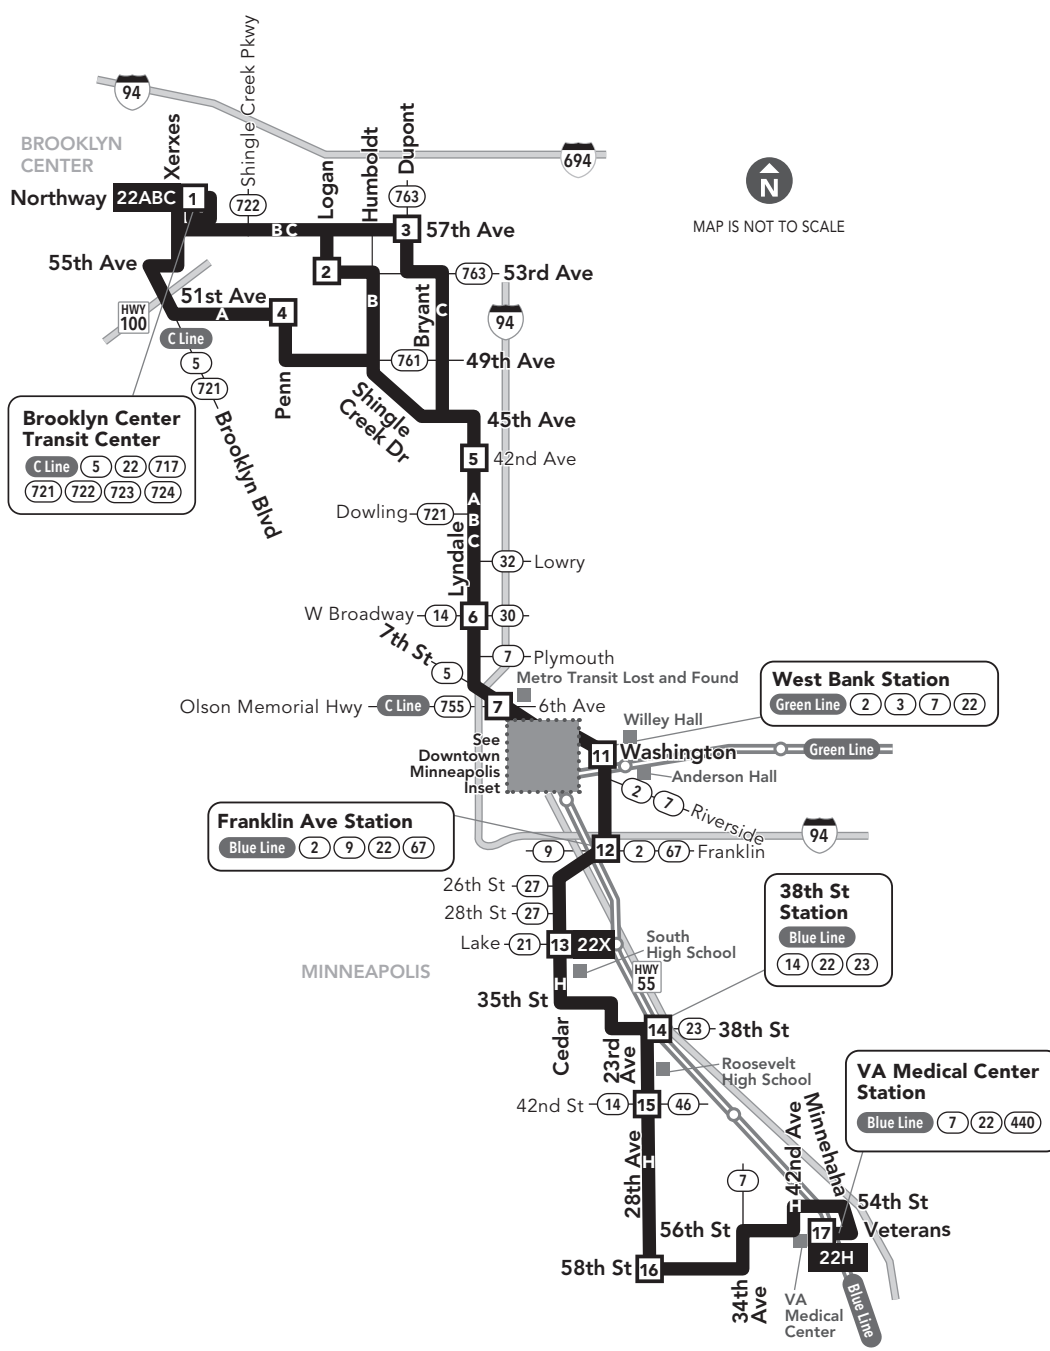

Effective 8/20/2022

LOCAL BUS ROUTE

MAJOR DESTINATIONS:

- Brooklyn Center**
Brooklyn Center Transit Center
- North Minneapolis**
Lyndale Ave
- Downtown Minneapolis**
- South Minneapolis**
West Bank Station
Cedar Ave
Franklin Ave Station
38th St Station
28th Ave
VA Medical Center Station

Reading a schedule: a step-by-step guide

- Find the schedule for the **day of the week** and the **direction** you plan to travel.
- Look at the map and find the **timepoints** nearest your trip start and end points. Your stop may be between timepoints.
- Read down the column to see what **time** a bus will depart from a given timepoint. Read across a row to see when the bus will reach another timepoint. If the time is blank, that trip does not serve that timepoint.

- 3** Timepoint on schedule
Find the timepoint nearest your stop, and use that column of the schedule. Your stop may be between timepoints.
- Regular Route**
Bus will pick up or drop off customers at any bus stop along this route.
- METRO Line and Stations**
METRO trains or buses will pick up or drop off customers at any station along this route.
- Northstar Commuter Line**
Transfers from Northstar to buses or light rail are free. Transfers from buses or light rail to Northstar require an additional fare.
- 22B** Route Ending Point
Trips with the indicated number/letter end at this point. Number/letter is found in schedules and on bus destination signs.
- B** Route Letter
Indicates which trips travel on this section of the route. Letter is found in schedules and on bus destination signs.
- 22 METRO** Connecting Routes & Metro Lines
See those route schedules for details.

612-373-3333 • metrotransit.org

Go-To Card Retail Locations

A refillable Go-To Card is the most convenient way to travel by transit! Buy a Go-To Card or add value to an existing card at one of these locations or online.