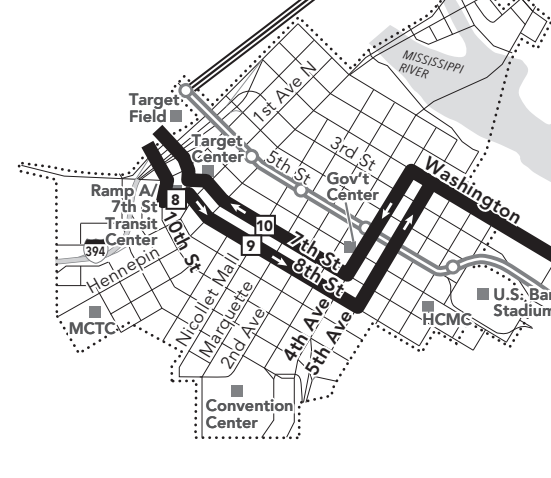

Minneapolis Downtown Zone

Ride in the Downtown Zone for 50¢

Save with U-Pass!

U-Pass offers University of Minnesota students unlimited rides all semester for one low price. Details at metrotransit.org/u-pass.

Reading a schedule: a step-by-step guide

1. Find the schedule for the **day of the week** and the **direction** you plan to travel.
2. Look at the map and find the **timepoints** nearest your trip start and end points. Your stop may be between timepoints.
3. Read down the column to see what **time** a bus will depart from a given timepoint. Read across a row to see when the bus will reach another timepoint. If the time is blank, that trip does not serve that timepoint.

Not all stops are shown on this timetable.

Use the timepoints on the map and the schedule to estimate the arrival of your bus. For details, call Transit Information or explore our interactive map and trip planning tools at metrotransit.org.

- **3** Timepoint on schedule
  Find the timepoint nearest your stop, and use that column of the schedule. Your stop may be between timepoints.
- **Regular Route**
  Bus will pick up or drop off customers at any bus stop along this route.
- **METRO Line and Stations**
  METRO trains or buses will pick up or drop off customers at any station along this route.
- **Northstar Commuter Line**
  Transfers from Northstar to buses or light rail are free. Transfers from buses or light rail to Northstar require an additional fare.
- **22B** Route Ending Point
  Trips with the indicated number/letter end at this point. Number/letter is found in schedules and on bus destination signs.
- **B** Route Letter
  Indicates which trips travel on this section of the route. Letter is found in schedules and on bus destination signs.
- **22 METRO** Connecting Routes & Metro Lines
  See those route schedules for details.

How to Ride

1. #### BUSES
1. Arrive 5 minutes before the schedule or NexTrip says your trip will depart.
  2. Watch for your bus number.
  3. Pay your fare as you board, except for Pay Exit routes.
  4. Pull the cord above the window about 1 block before your stop to signal the driver.
3. #### METRO LINES
1. Arrive 5 minutes before the schedule or NexTrip says your trip will depart.
  2. Pay BEFORE you board—touch your card to a reader on the platform or buy a ticket from the machine.
  3. Push the blue button to open doors (trains only).
  4. METRO Blue & Green lines stop at every station. Red, Orange, A & C lines stop at stations on demand and when customers are present.
5. #### MAKING CONNECTIONS
6. Transfer between buses and METRO lines for up to 2½ hours with your fare.
7. **Those who try to ride without paying will be charged with a misdemeanor and fined $180.**

612-373-3333 • metrotransit.org

Go-To Card Retail Locations

A refillable Go-To Card is the most convenient way to travel by transit! Buy a Go-To Card or add value to an existing card at one of these locations or online.

BROOKLYN CENTER

- Cub Foods: 3245 Co Rd 10

MINNEAPOLIS

- Cub Foods: 701 West Broadway Ave
- Metro Transit Service Center: 719 Marquette Ave
- Unbank: 700 West Broadway Ave
- Unbank: 727 Hennepin Ave